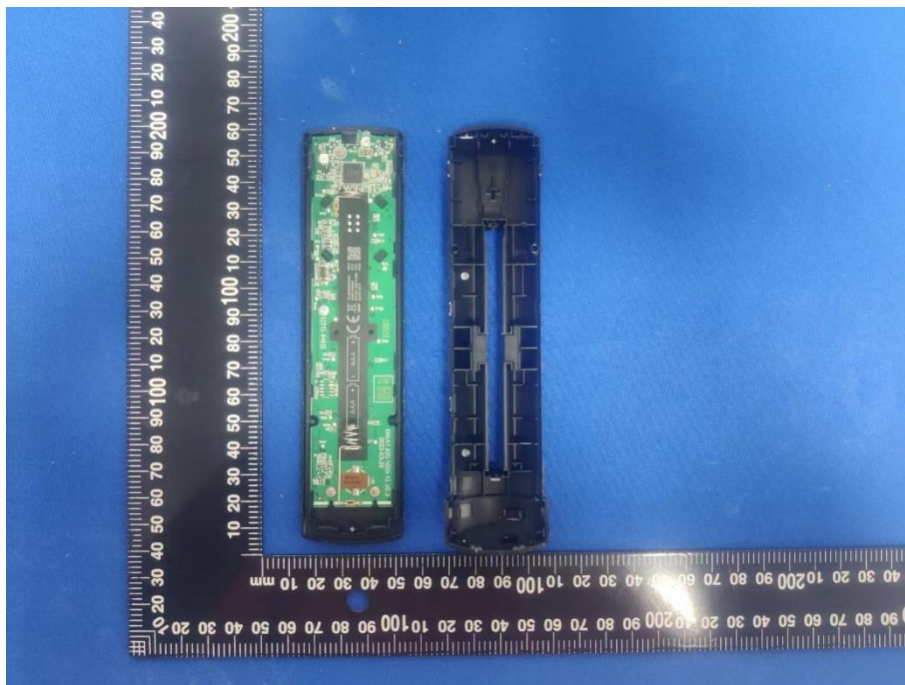

ANNEX D EUT INTERNAL PHOTOS

YKF470-B3 :

EUT UNCOVER VIEW

BOTTOM VIEW OF MAINBOARD

TOP VIEW OF MAINBOARD

YKF478-B3 :

EUT UNCOVER VIEW

BOTTOM VIEW OF MAINBOARD

TOP VIEW OF MAINBOARD

Chip and Antennas

--BLANK BELOW--