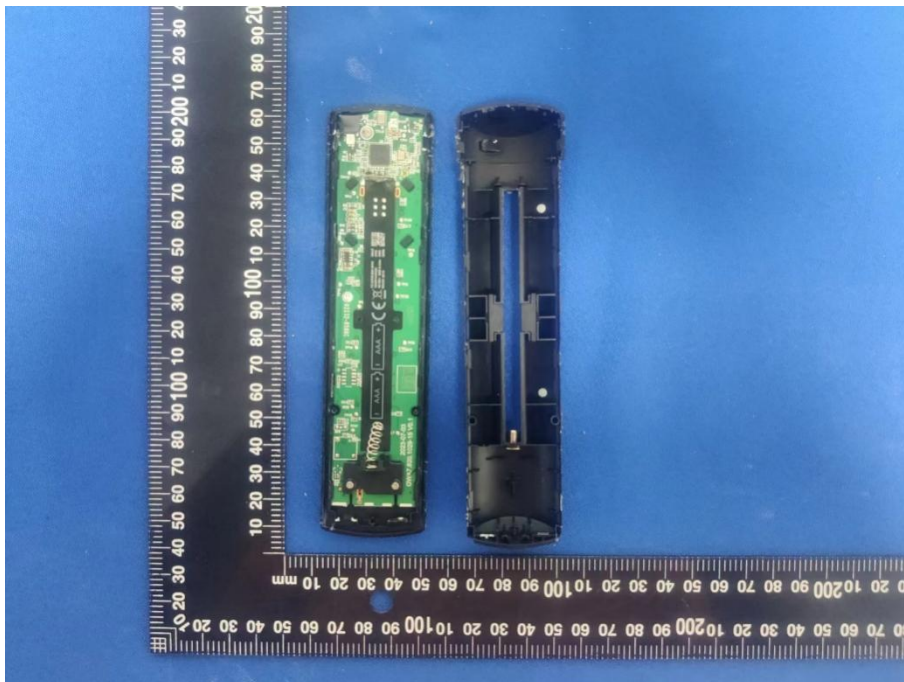

ANNEX D EUT INTERNAL PHOTOS

YKF470-B3 :

EUT UNCOVER VIEW

BOTTOM VIEW OF MAINBOARD

TOP VIEW OF MAINBOARD

YKF478-B3 :

EUT UNCOVER VIEW

BOTTOM VIEW OF MAINBOARD

TOP VIEW OF MAINBOARD

Chip and Antennas

--BLANK BELOW--