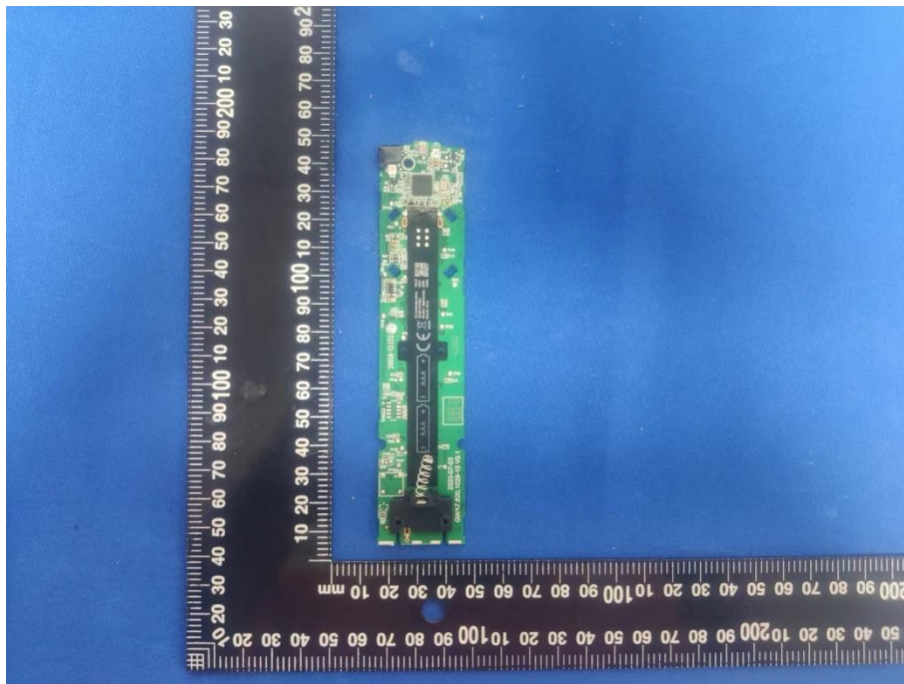

ANNEX D EUT INTERNAL PHOTOS

YKF470-B3 :

EUT UNCOVER VIEW

BOTTOM VIEW OF MAINBOARD

TOP VIEW OF MAINBOARD

YKF478-B3 :

EUT UNCOVER VIEW

BOTTOM VIEW OF MAINBOARD

TOP VIEW OF MAINBOARD

Chip and Antennas

--BLANK BELOW--