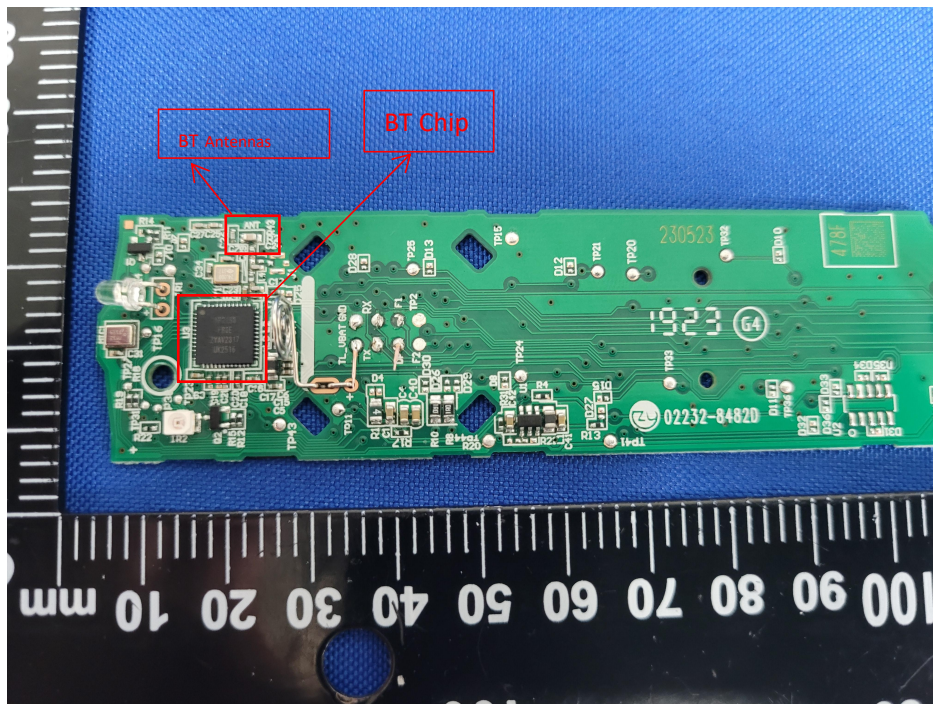

ANNEX D EUT INTERNAL PHOTOS

YKF470-B3 :

EUT UNCOVER VIEW

BOTTOM VIEW OF MAINBOARD

TOP VIEW OF MAINBOARD

YKF478-B3 :

EUT UNCOVER VIEW

BOTTOM VIEW OF MAINBOARD

TOP VIEW OF MAINBOARD

Chip and Antennas

--BLANK BELOW--