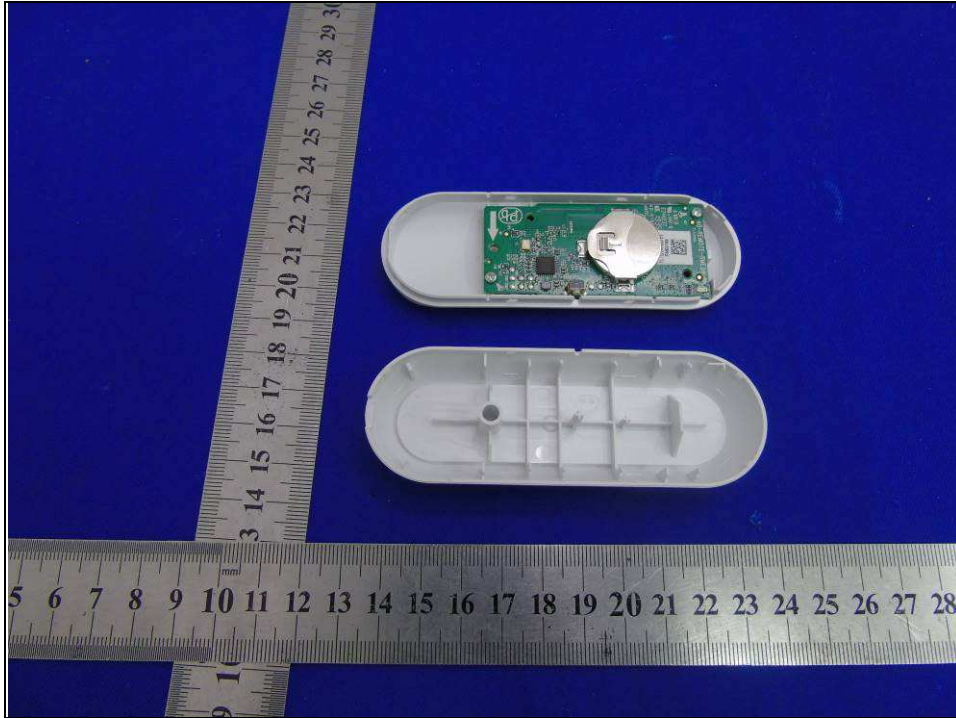

**BUREAU
VERITAS**

Reference No.: 190916N055

PHOTOGRAPHS OF THE EUT

**BUREAU
VERITAS**

Reference No.: 190916N055

BUREAU VERITAS

Reference No.: 190916N055