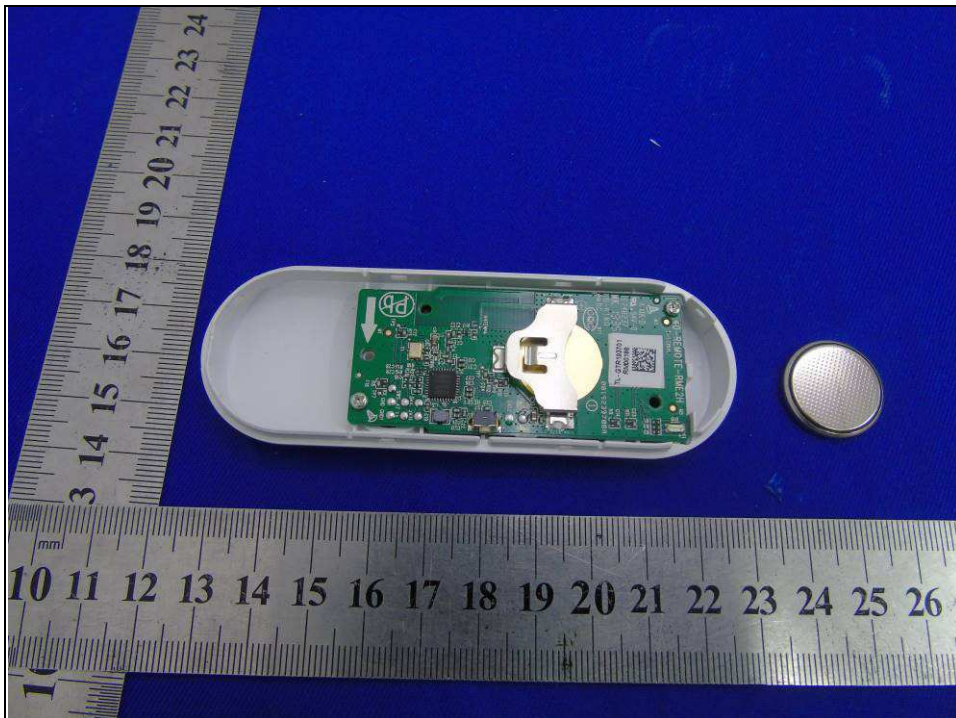

**BUREAU
VERITAS**

Reference No.: 190916N055

PHOTOGRAPHS OF THE EUT

**BUREAU
VERITAS**

Reference No.: 190916N055

BUREAU VERITAS

Reference No.: 190916N055