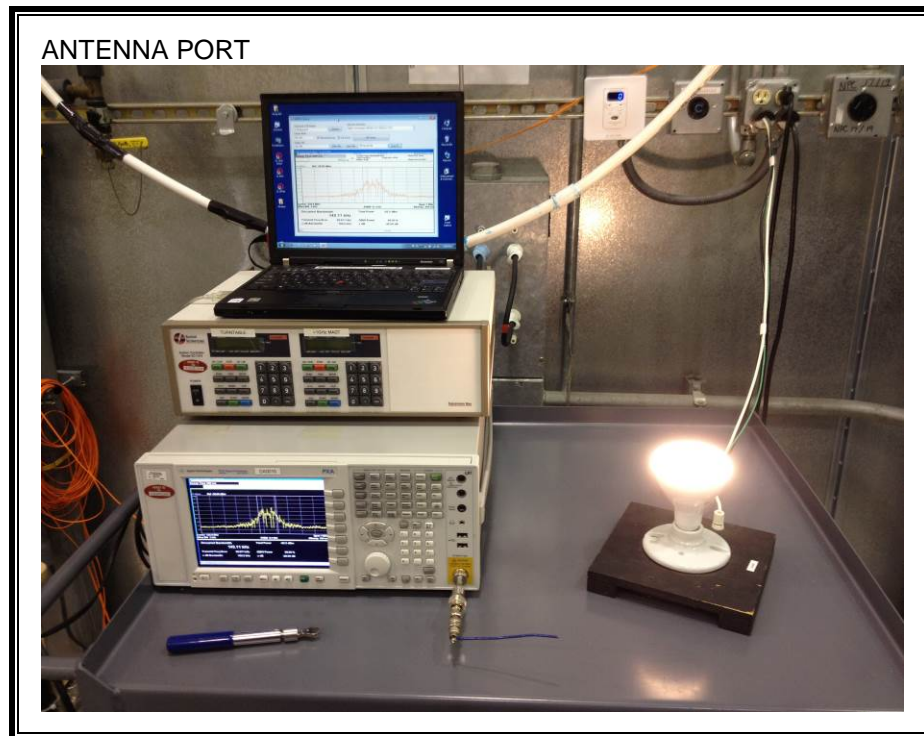

1. SETUP PHOTOS

ANTENNA PORT

Note – This was performed as a radiated measurement.

RADIATED EMISSION FOR PORTABLE CONFIGURATION – X & Z ORIENTATION

RADIATED EMISSION FOR PORTABLE CONFIGURATION – Y ORIENTATION

RADIATED EMISSION

AC MAINS LINE CONDUCTED EMISSION

END OF REPORT