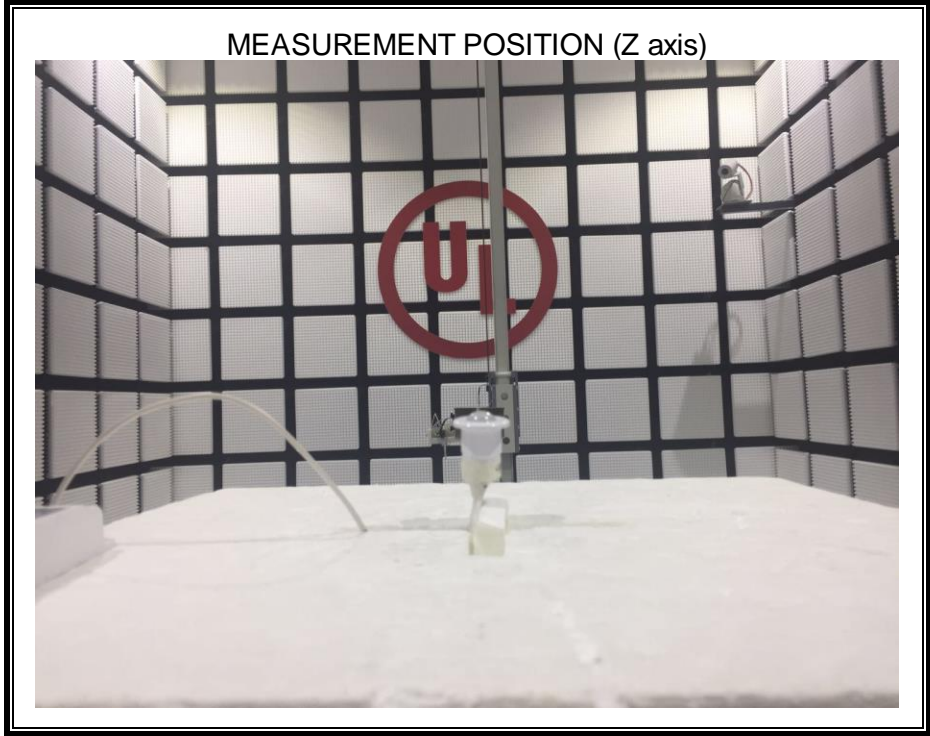

Appendix II

Setup Photographs

RADIATED RF MEASUREMENT SETUP (ABOVE 1 GHz)

MEASUREMENT POSITION (Z axis)

RADIATED RF MEASUREMENT SETUP (30MHz~1GHz)

POWERLINE CONDUCTED EMISSIONS MEASUREMENT SETUP

RADIATED RF MEASUREMENT SETUP (Below 30MHz)