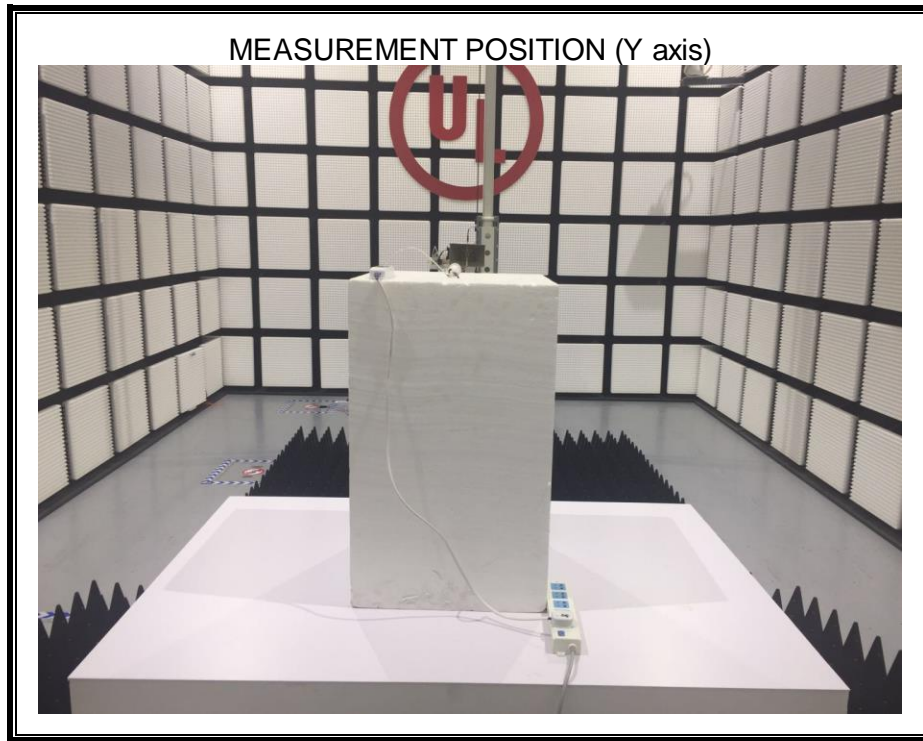

Appendix II

Setup Photographs

RADIATED RF MEASUREMENT SETUP (ABOVE 1 GHz)

MEASUREMENT POSITION (Z axis)

RADIATED RF MEASUREMENT SETUP (30MHz~1GHz)

POWERLINE CONDUCTED EMISSIONS MEASUREMENT SETUP

RADIATED RF MEASUREMENT SETUP (Below 30MHz)