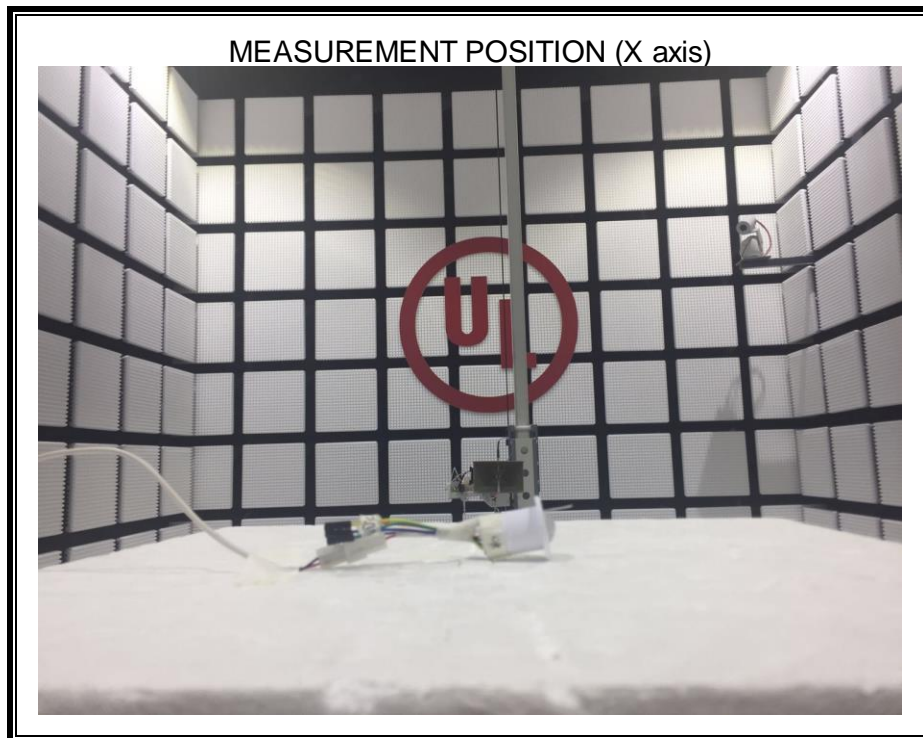

Appendix II

Setup Photographs

RADIATED RF MEASUREMENT SETUP (ABOVE 1 GHz)

MEASUREMENT POSITION (Z axis)

RADIATED RF MEASUREMENT SETUP (30MHz~1GHz)

POWERLINE CONDUCTED EMISSIONS MEASUREMENT SETUP

RADIATED RF MEASUREMENT SETUP (Below 30MHz)