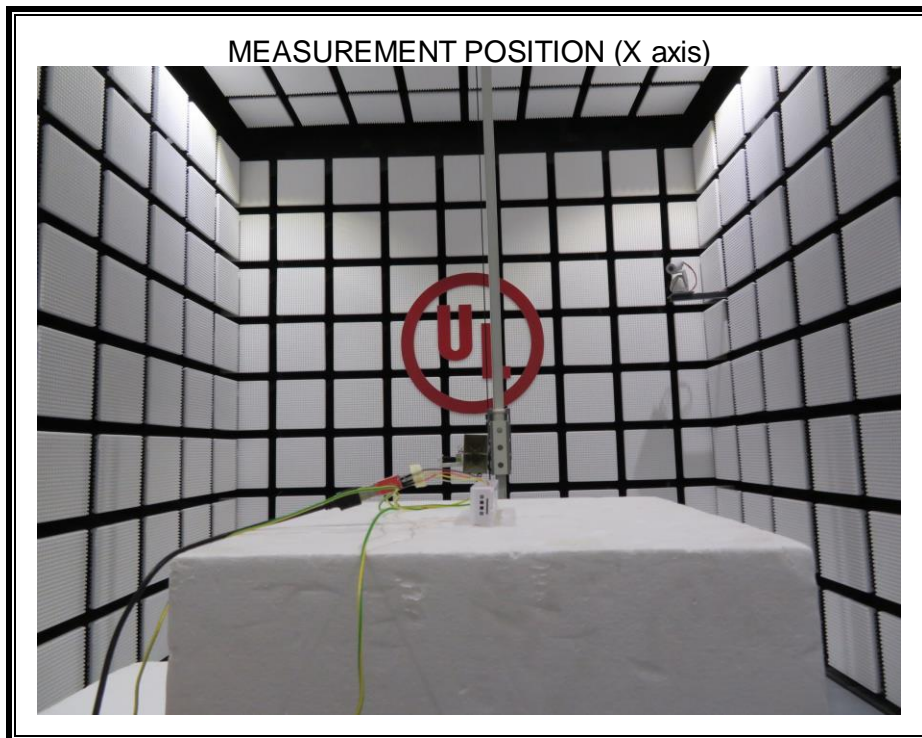

# **Setup Photographs**

RADIATED RF MEASUREMENT SETUP (ABOVE 1 GHz)

MEASUREMENT POSITION (Z axis)

RADIATED RF MEASUREMENT SETUP (30MHz~1GHz)

RADIATED RF MEASUREMENT SETUP (Below 30MHz)

POWERLINE CONDUCTED EMISSIONS MEASUREMENT SETUP