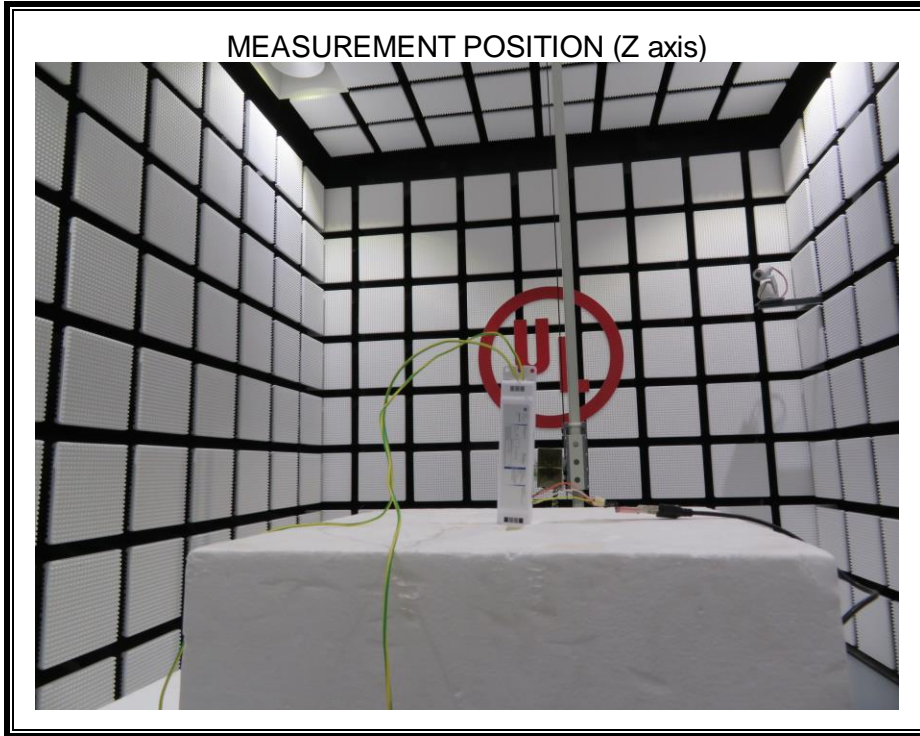

# **Setup Photographs**

RADIATED RF MEASUREMENT SETUP (ABOVE 1 GHz)

MEASUREMENT POSITION (Z axis)

RADIATED RF MEASUREMENT SETUP (30MHz~1GHz)

RADIATED RF MEASUREMENT SETUP (Below 30MHz)

POWERLINE CONDUCTED EMISSIONS MEASUREMENT SETUP