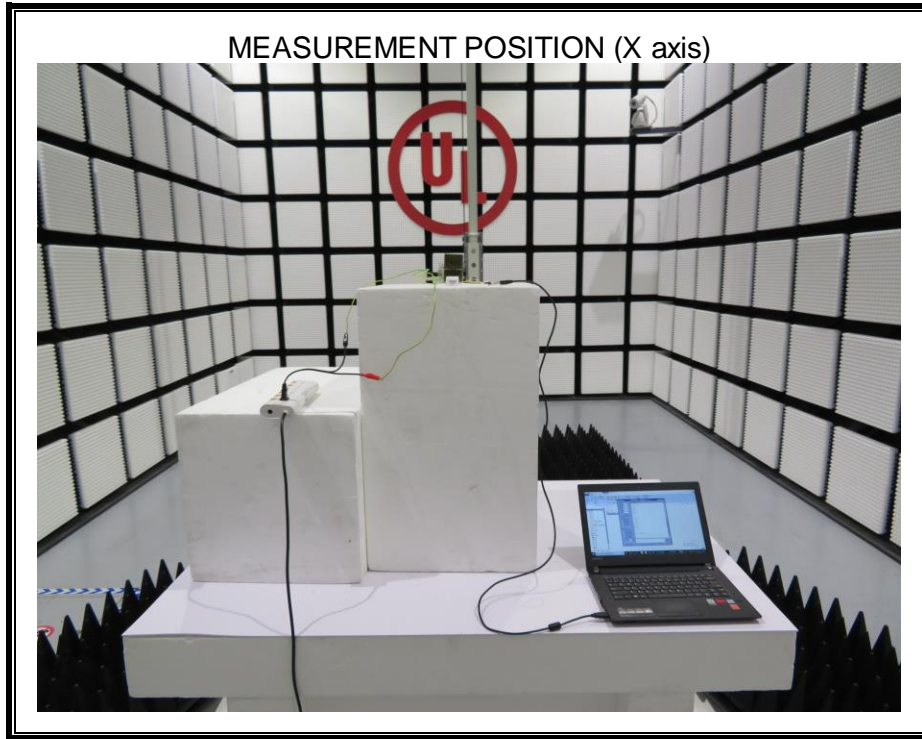

# **Setup Photographs**

RADIATED RF MEASUREMENT SETUP (ABOVE 1 GHz)

MEASUREMENT POSITION (Z axis)

RADIATED RF MEASUREMENT SETUP (30MHz~1GHz)

RADIATED RF MEASUREMENT SETUP (Below 30MHz)

POWERLINE CONDUCTED EMISSIONS MEASUREMENT SETUP