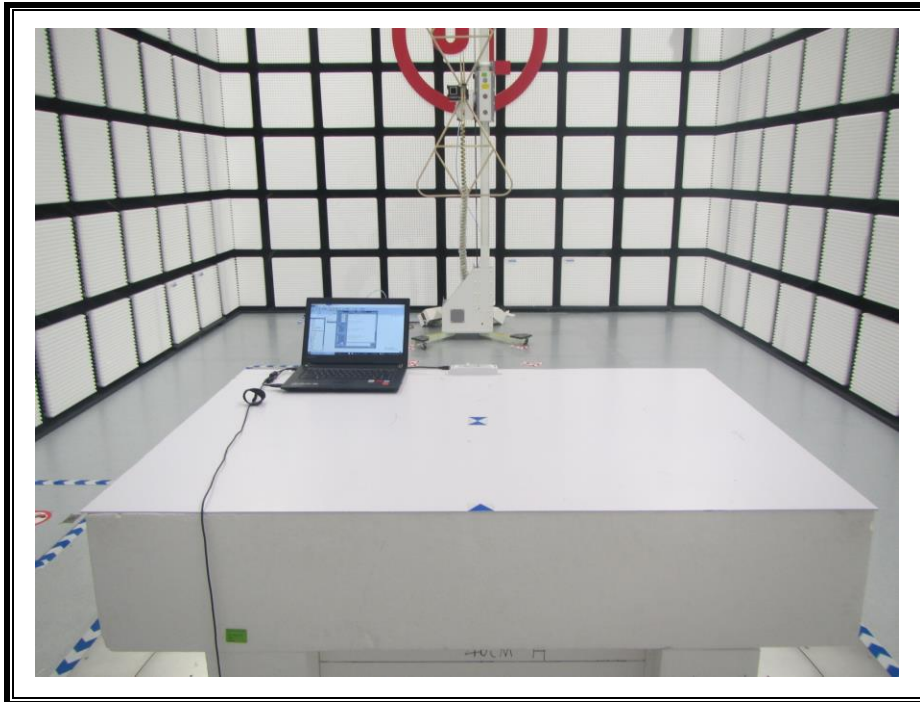

# **Setup Photographs**

RADIATED RF MEASUREMENT SETUP (ABOVE 1 GHz)

MEASUREMENT POSITION (Z axis)

RADIATED RF MEASUREMENT SETUP (30MHz~1GHz)

RADIATED RF MEASUREMENT SETUP (Below 30MHz)

POWERLINE CONDUCTED EMISSIONS MEASUREMENT SETUP