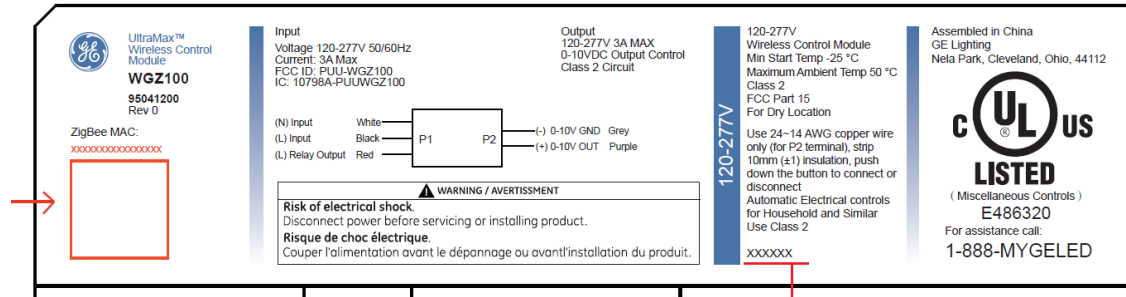

Label:

102*26mm

Label location:

Remark: For 15.19 (a) (3)statement , the ballast manufacturer states they can't label it with 4point font then it can go in the manual.