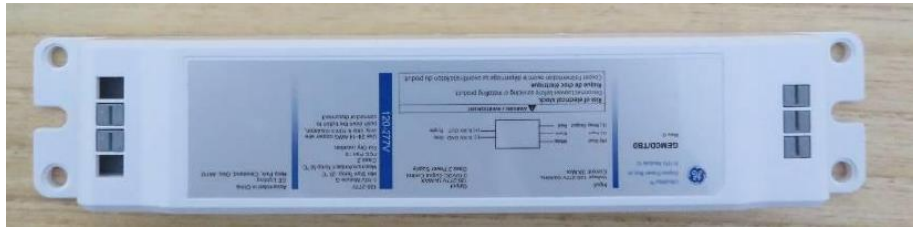

Label:

102*26mm

Label location:

Remark: For 15.19 (a) (3)statement , the ballast manufacturer states they can't label it with 4point font then it can go in the manual.