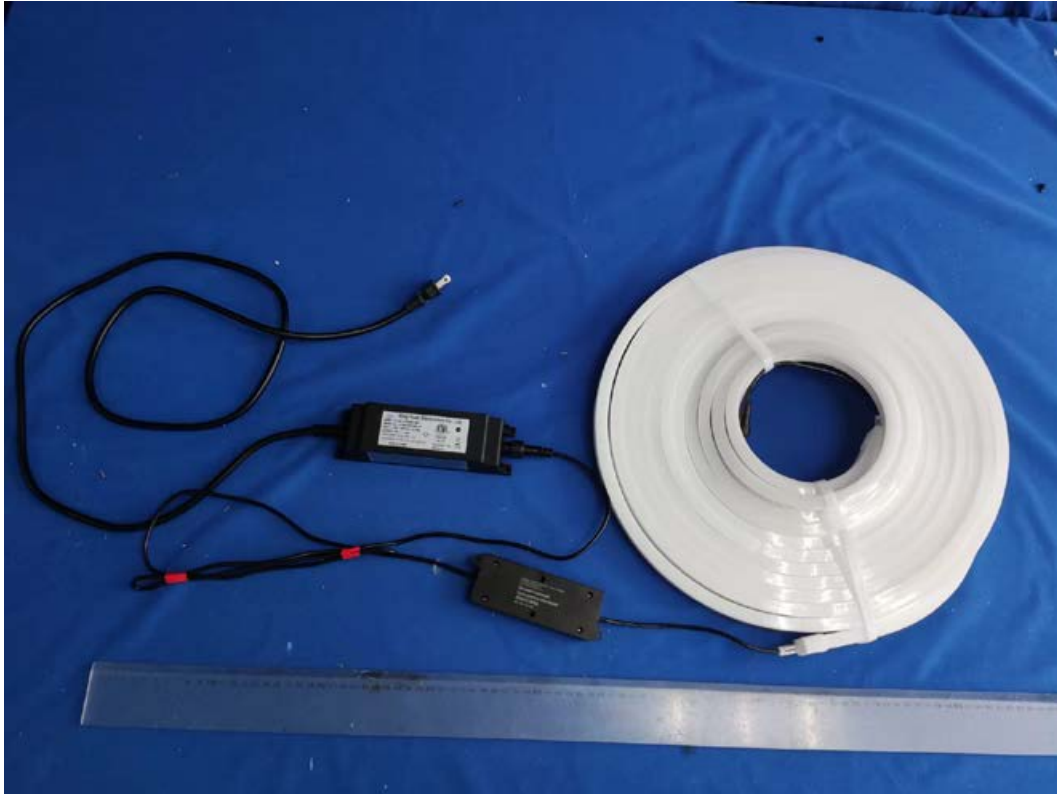

*FIGURE 1
CYNC DIRECT CONNECTED OUTDOOR PREMIUM LIGHT STRIP (32FT.)
(M/N: CLEDSTR36LCDODP)
GENERAL APPEARANCE*

*FIGURE 2
CYNC DIRECT CONNECTED OUTDOOR PREMIUM LIGHT STRIP (32FT.)
(M/N: CLEDSTR36LCDODP)
FRONT VIEW*

FIGURE 3
CYNC DIRECT CONNECTED OUTDOOR PREMIUM LIGHT STRIP (32FT.)
(M/N: CLEDSTR36LCDOP)
BACK VIEW