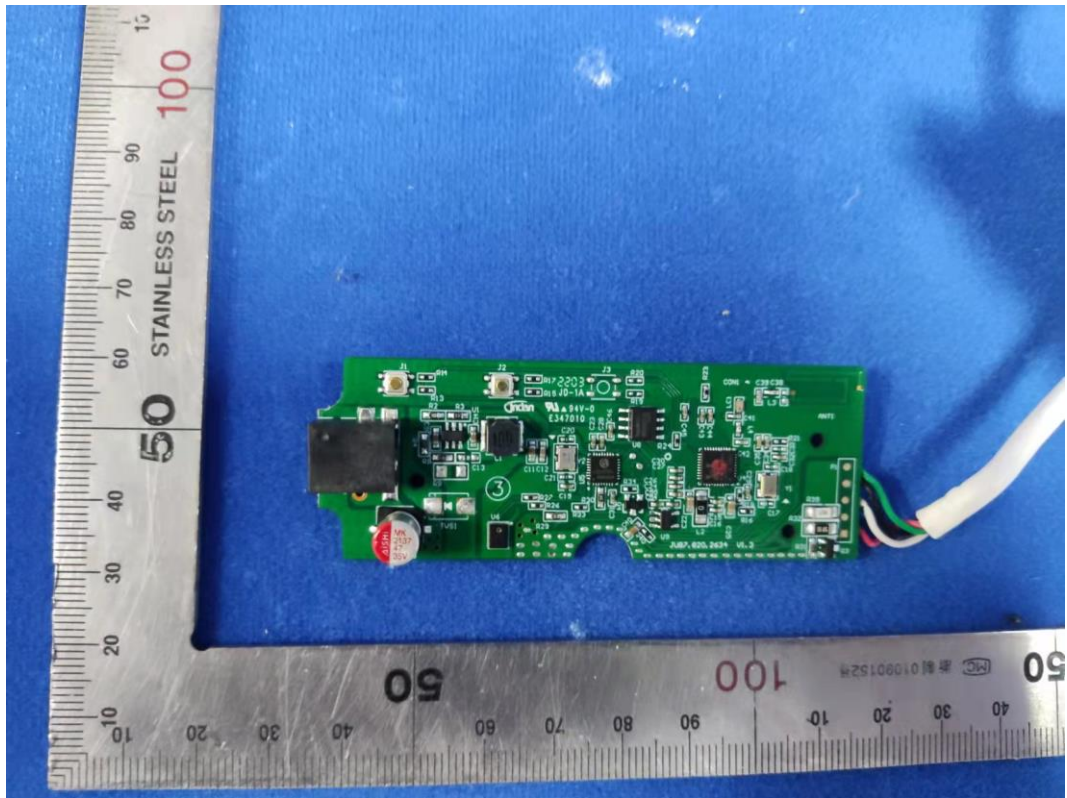

*FIGURE 2  
CYNCR DIRECT CONNECTED INDOOR PREMIUM LIGHT STRIP (16FT.) (M/N: CLEDSTR24CDIDP)  
COVER REMOVED #1*

*FIGURE 3  
CYNCR DIRECT CONNECTED INDOOR PREMIUM LIGHT STRIP (16FT.) (M/N: CLEDSTR24CDIDP)  
POWERBOARD FRONT*

FIGURE 4  
CYNCR DIRECT CONNECTED INDOOR PREMIUM LIGHT STRIP (16FT.) (M/N: CLEDSTR24CDIDP)  
POWERBOARD BACK

FIGURE 5  
CYNCR DIRECT CONNECTED INDOOR PREMIUM LIGHT STRIP (16FT.) (M/N: CLEDSTR24CDIDP)  
MAINBOARD FRONT

FIGURE 6  
CYNCR DIRECT CONNECTED INDOOR PREMIUM LIGHT STRIP (16FT.) (M/N: CLEDSTR24CDIDP)  
MAINBOARD BACK

FIGURE 7  
CYNCR DIRECT CONNECTED INDOOR PREMIUM LIGHT STRIP (16FT.) (M/N: CLEDSTR24CDIDP)  
CHIP&CRYSTAL ON BOARD#1

FIGURE 8  
CYNCR DIRECT CONNECTED INDOOR PREMIUM LIGHT STRIP (16FT.) (M/N: CLEDSTR24CDIDP)  
CHIP&CRYSTAL ON BOARD#2

FIGURE 9  
CYNCR DIRECT CONNECTED INDOOR PREMIUM LIGHT STRIP (16FT.) (M/N: CLEDSTR24CDIDP)  
ANTENNA