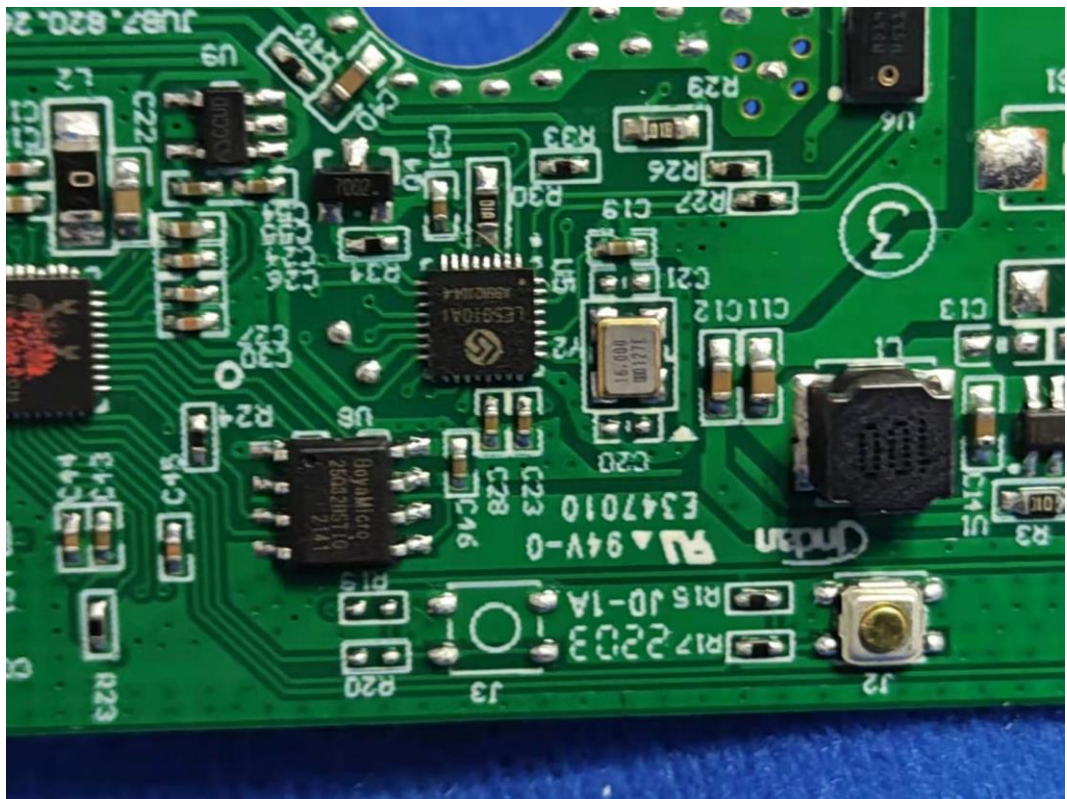

FIGURE 6  
CYNCR DIRECT CONNECTED INDOOR PREMIUM LIGHT STRIP (16FT.) (M/N: CLEDSTR24CDIDP)  
MAINBOARD BACK

FIGURE 7  
CYNCR DIRECT CONNECTED INDOOR PREMIUM LIGHT STRIP (16FT.) (M/N: CLEDSTR24CDIDP)  
CHIP&CRYSTAL ON BOARD#1

FIGURE 8  
CYNCR DIRECT CONNECTED INDOOR PREMIUM LIGHT STRIP (16FT.) (M/N: CLEDSTR24CDIDP)  
CHIP&CRYSTAL ON BOARD#2

FIGURE 9  
CYNCR DIRECT CONNECTED INDOOR PREMIUM LIGHT STRIP (16FT.) (M/N: CLEDSTR24CDIDP)  
ANTENNA