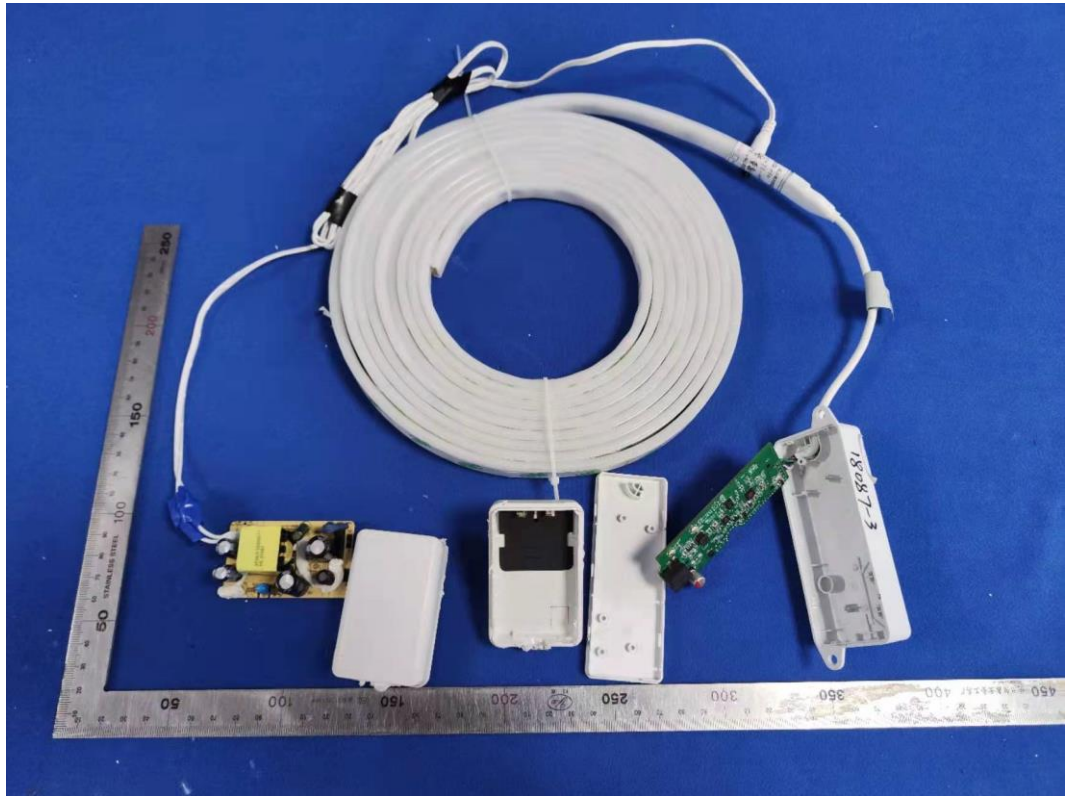

*FIGURE 2  
CYNCR DIRECT CONNECTED INDOOR PREMIUM LIGHT STRIP (16FT.) (M/N: CLEDSTR24CDIDP)  
COVER REMOVED #1*

*FIGURE 3  
CYNCR DIRECT CONNECTED INDOOR PREMIUM LIGHT STRIP (16FT.) (M/N: CLEDSTR24CDIDP)  
POWERBOARD FRONT*

FIGURE 4  
CYNCR DIRECT CONNECTED INDOOR PREMIUM LIGHT STRIP (16FT.) (M/N: CLEDSTR24CDIDP)  
POWERBOARD BACK

FIGURE 5  
CYNCR DIRECT CONNECTED INDOOR PREMIUM LIGHT STRIP (16FT.) (M/N: CLEDSTR24CDIDP)  
MAINBOARD FRONT

FIGURE 6  
CYNCR DIRECT CONNECTED INDOOR PREMIUM LIGHT STRIP (16FT.) (M/N: CLEDSTR24CDIDP)  
MAINBOARD BACK

FIGURE 7  
CYNCR DIRECT CONNECTED INDOOR PREMIUM LIGHT STRIP (16FT.) (M/N: CLEDSTR24CDIDP)  
CHIP&CRYSTAL ON BOARD#1

FIGURE 8  
CYNCR DIRECT CONNECTED INDOOR PREMIUM LIGHT STRIP (16FT.) (M/N: CLEDSTR24CDIDP)  
CHIP&CRYSTAL ON BOARD#2

FIGURE 9  
CYNCR DIRECT CONNECTED INDOOR PREMIUM LIGHT STRIP (16FT.) (M/N: CLEDSTR24CDIDP)  
ANTENNA