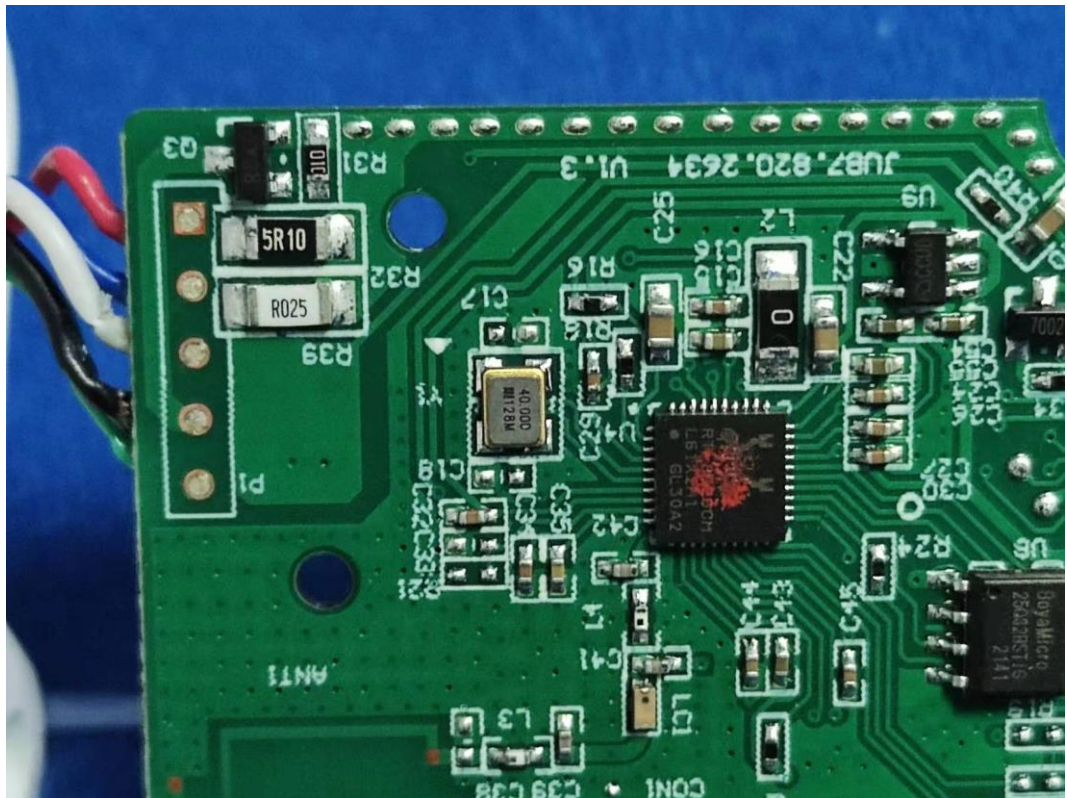

FIGURE 8  
CYNCR DIRECT CONNECTED INDOOR PREMIUM LIGHT STRIP (16FT.) (M/N: CLEDSTR24CDIDP)  
CHIP&CRYSTAL ON BOARD#2

FIGURE 9  
CYNCR DIRECT CONNECTED INDOOR PREMIUM LIGHT STRIP (16FT.) (M/N: CLEDSTR24CDIDP)  
ANTENNA