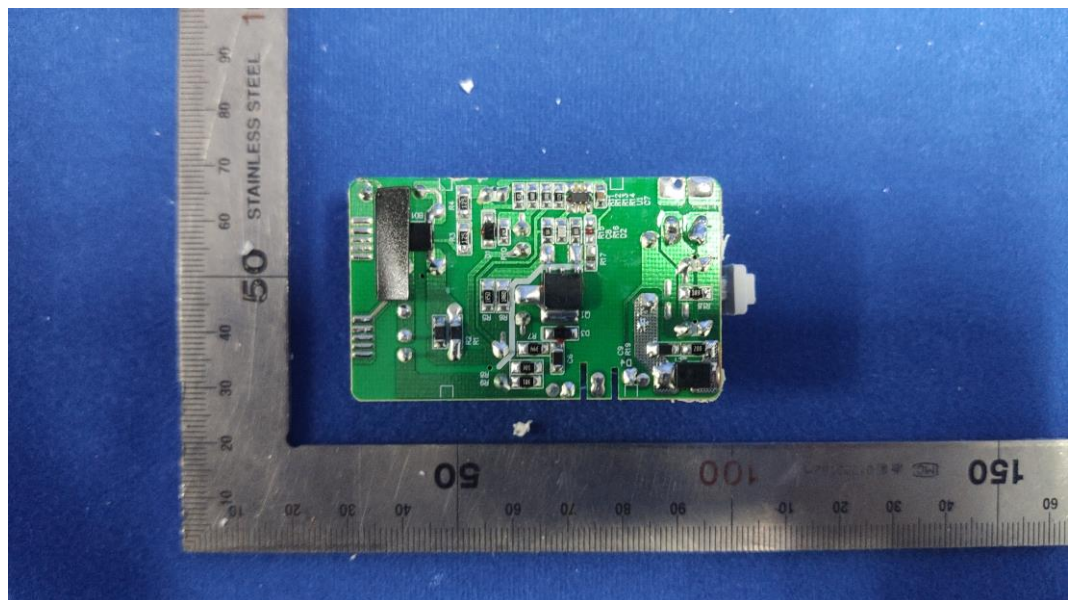

*FIGURE 2  
CYNCR DIRECT CONNECTED INDOOR PREMIUM LIGHT STRIP (16FT.) (M/N: CLEDSTR24CDIDP)  
COVER REMOVED #1*

*FIGURE 3  
CYNCR DIRECT CONNECTED INDOOR PREMIUM LIGHT STRIP (16FT.) (M/N: CLEDSTR24CDIDP)  
POWERBOARD FRONT*

FIGURE 4  
CYNCR DIRECT CONNECTED INDOOR PREMIUM LIGHT STRIP (16FT.) (M/N: CLEDSTR24CDIDP)  
POWERBOARD BACK

FIGURE 5  
CYNCR DIRECT CONNECTED INDOOR PREMIUM LIGHT STRIP (16FT.) (M/N: CLEDSTR24CDIDP)  
MAINBOARD FRONT

FIGURE 6  
CYNCR DIRECT CONNECTED INDOOR PREMIUM LIGHT STRIP (16FT.) (M/N: CLEDSTR24CDIDP)  
MAINBOARD BACK

FIGURE 7  
CYNCR DIRECT CONNECTED INDOOR PREMIUM LIGHT STRIP (16FT.) (M/N: CLEDSTR24CDIDP)  
CHIP&CRYSTAL ON BOARD#1

FIGURE 8  
CYNCR DIRECT CONNECTED INDOOR PREMIUM LIGHT STRIP (16FT.) (M/N: CLEDSTR24CDIDP)  
CHIP&CRYSTAL ON BOARD#2

FIGURE 9  
CYNCR DIRECT CONNECTED INDOOR PREMIUM LIGHT STRIP (16FT.) (M/N: CLEDSTR24CDIDP)  
ANTENNA