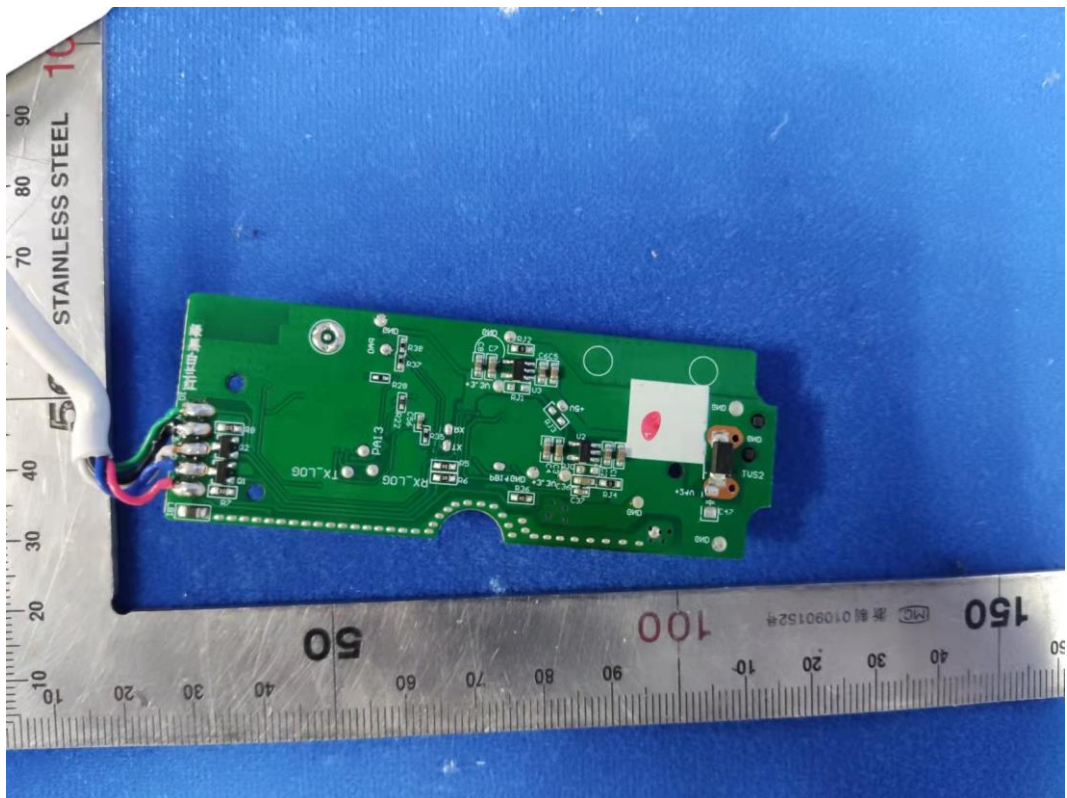

*FIGURE 2  
CYNCR DIRECT CONNECTED INDOOR PREMIUM LIGHT STRIP (16FT.) (M/N: CLEDSTR24CDIDP)  
COVER REMOVED #1*

*FIGURE 3  
CYNCR DIRECT CONNECTED INDOOR PREMIUM LIGHT STRIP (16FT.) (M/N: CLEDSTR24CDIDP)  
POWERBOARD FRONT*

FIGURE 4  
CYNCR DIRECT CONNECTED INDOOR PREMIUM LIGHT STRIP (16FT.) (M/N: CLEDSTR24CDIDP)  
POWERBOARD BACK

FIGURE 5  
CYNCR DIRECT CONNECTED INDOOR PREMIUM LIGHT STRIP (16FT.) (M/N: CLEDSTR24CDIDP)  
MAINBOARD FRONT

FIGURE 6  
CYNCR DIRECT CONNECTED INDOOR PREMIUM LIGHT STRIP (16FT.) (M/N: CLEDSTR24CDIDP)  
MAINBOARD BACK

FIGURE 7  
CYNCR DIRECT CONNECTED INDOOR PREMIUM LIGHT STRIP (16FT.) (M/N: CLEDSTR24CDIDP)  
CHIP&CRYSTAL ON BOARD#1

FIGURE 8  
CYNCR DIRECT CONNECTED INDOOR PREMIUM LIGHT STRIP (16FT.) (M/N: CLEDSTR24CDIDP)  
CHIP&CRYSTAL ON BOARD#2

FIGURE 9  
CYNCR DIRECT CONNECTED INDOOR PREMIUM LIGHT STRIP (16FT.) (M/N: CLEDSTR24CDIDP)  
ANTENNA