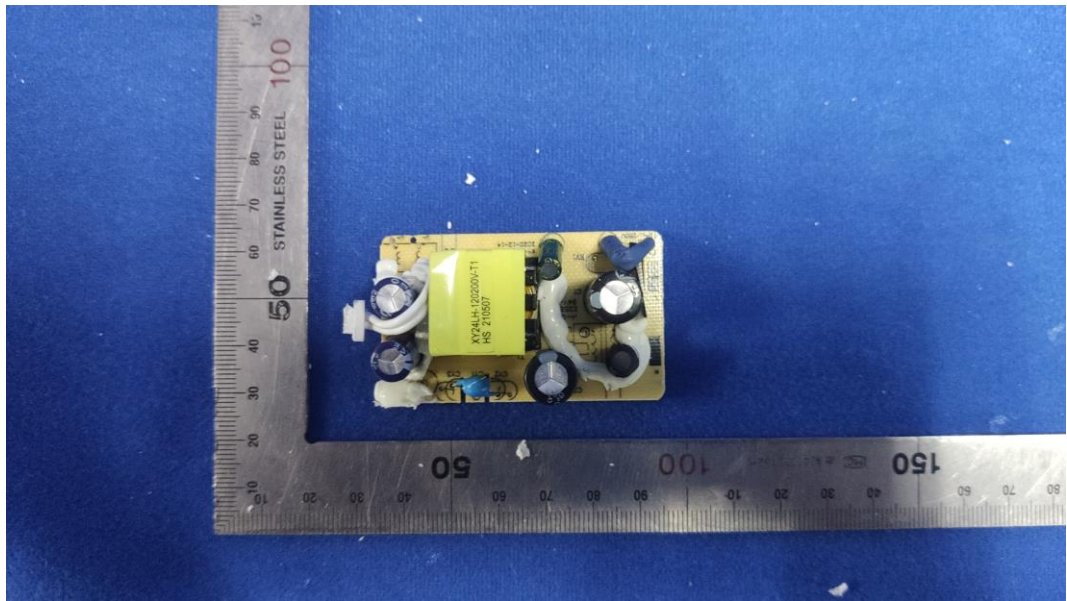

*FIGURE 2  
CYNCR DIRECT CONNECTED INDOOR PREMIUM LIGHT STRIP (16FT.) (M/N: CLEDSTR24CDIDP)  
COVER REMOVED #1*

*FIGURE 3  
CYNCR DIRECT CONNECTED INDOOR PREMIUM LIGHT STRIP (16FT.) (M/N: CLEDSTR24CDIDP)  
POWERBOARD FRONT*

FIGURE 4  
CYNCR DIRECT CONNECTED INDOOR PREMIUM LIGHT STRIP (16FT.) (M/N: CLEDSTR24CDIDP)  
POWERBOARD BACK

FIGURE 5  
CYNCR DIRECT CONNECTED INDOOR PREMIUM LIGHT STRIP (16FT.) (M/N: CLEDSTR24CDIDP)  
MAINBOARD FRONT

FIGURE 6  
CYNCR DIRECT CONNECTED INDOOR PREMIUM LIGHT STRIP (16FT.) (M/N: CLEDSTR24CDIDP)  
MAINBOARD BACK

FIGURE 7  
CYNCR DIRECT CONNECTED INDOOR PREMIUM LIGHT STRIP (16FT.) (M/N: CLEDSTR24CDIDP)  
CHIP&CRYSTAL ON BOARD#1

FIGURE 8  
CYNCR DIRECT CONNECTED INDOOR PREMIUM LIGHT STRIP (16FT.) (M/N: CLEDSTR24CDIDP)  
CHIP&CRYSTAL ON BOARD#2

FIGURE 9  
CYNCR DIRECT CONNECTED INDOOR PREMIUM LIGHT STRIP (16FT.) (M/N: CLEDSTR24CDIDP)  
ANTENNA