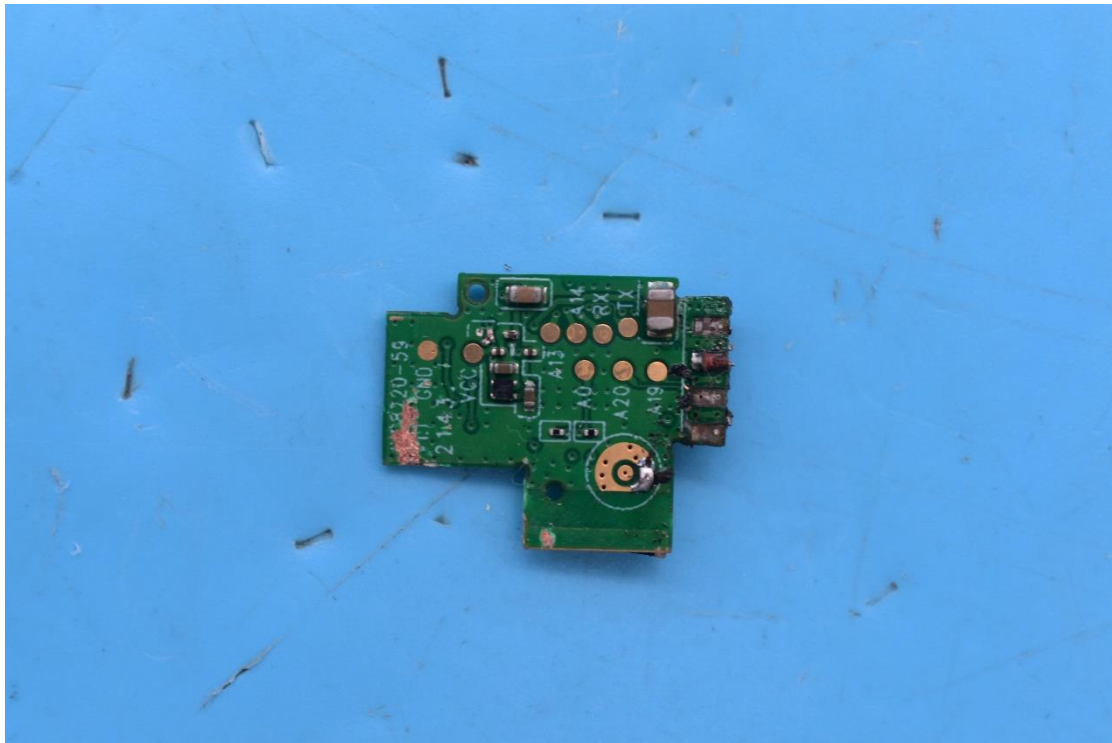

FCC ID: PUU-ST19-DMSW, IC: 10798A-DMSWST19

Internal Photos

1. EUT uncover view

2. Antenna view