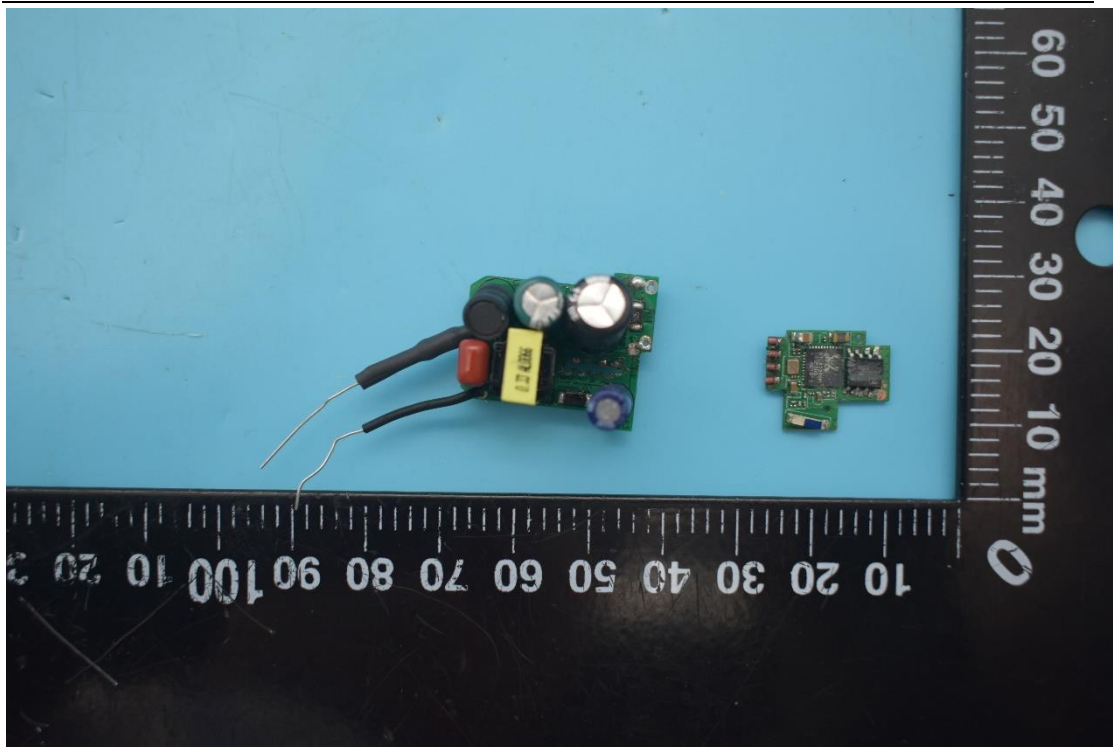

FCC ID: PUU-ST19-DMSW, IC: 10798A-DMSWST19

Internal Photos

1. EUT uncover view

2. Antenna view