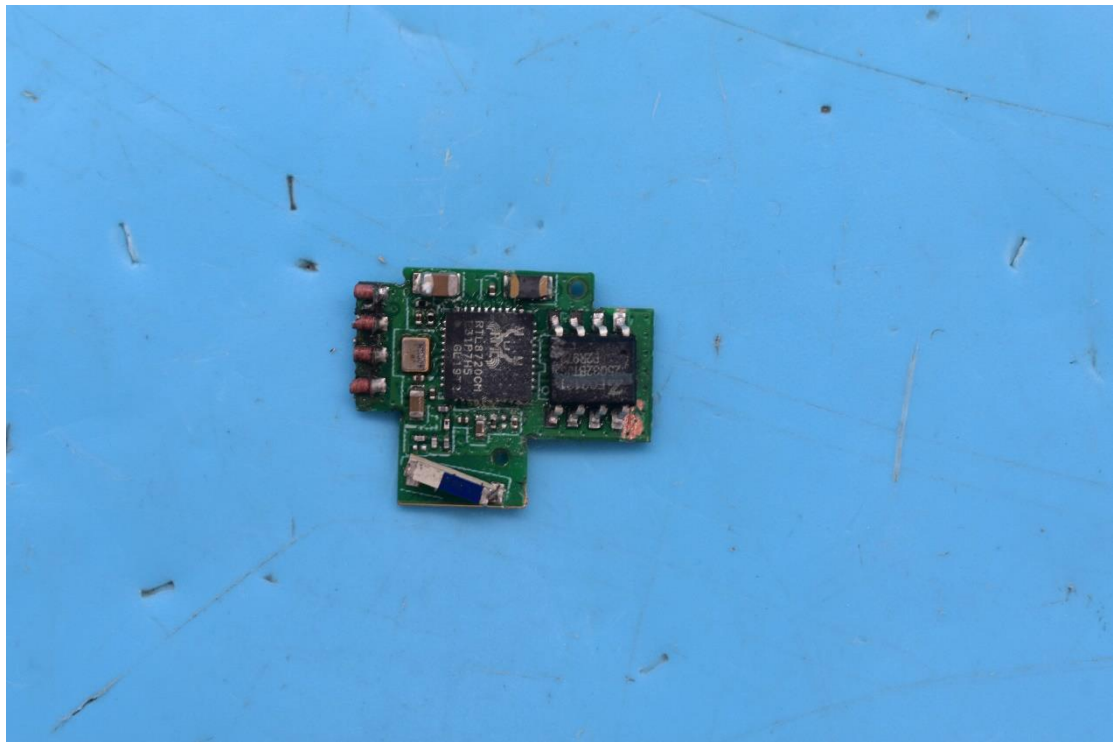

FCC ID: PUU-ST19-DMSW, IC: 10798A-DMSWST19

Internal Photos

1. EUT uncover view

2. Antenna view