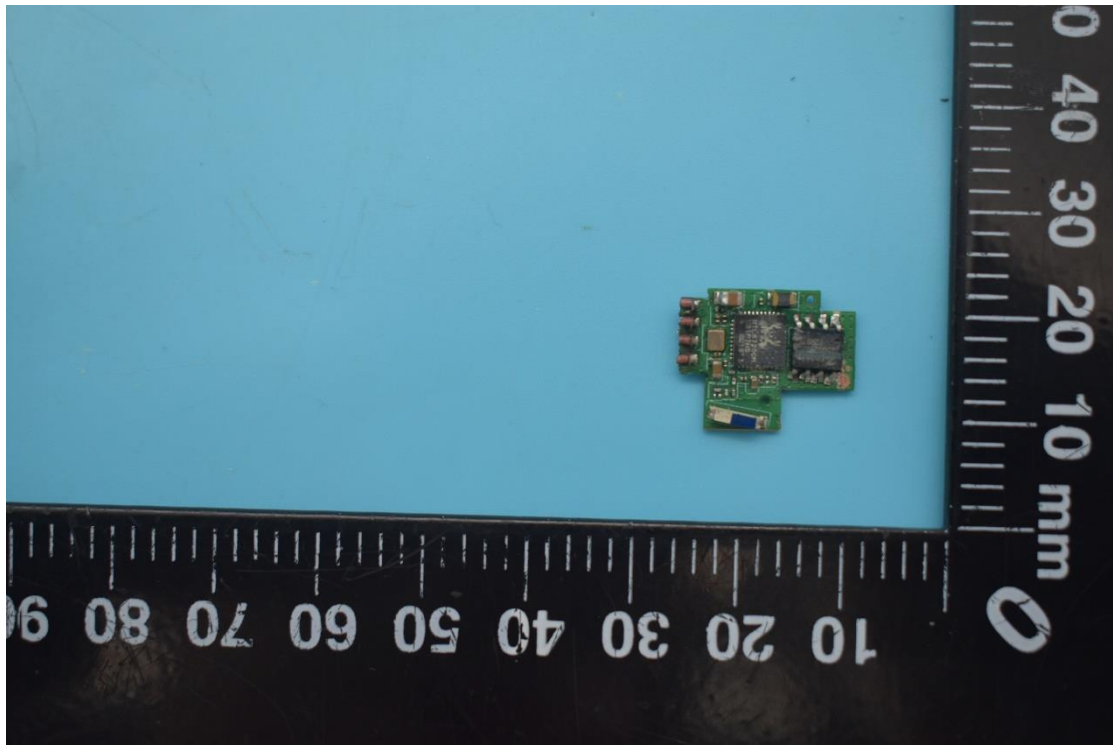

FCC ID: PUU-ST19-DMSW, IC: 10798A-DMSWST19

Internal Photos

1. EUT uncover view

2. Antenna view