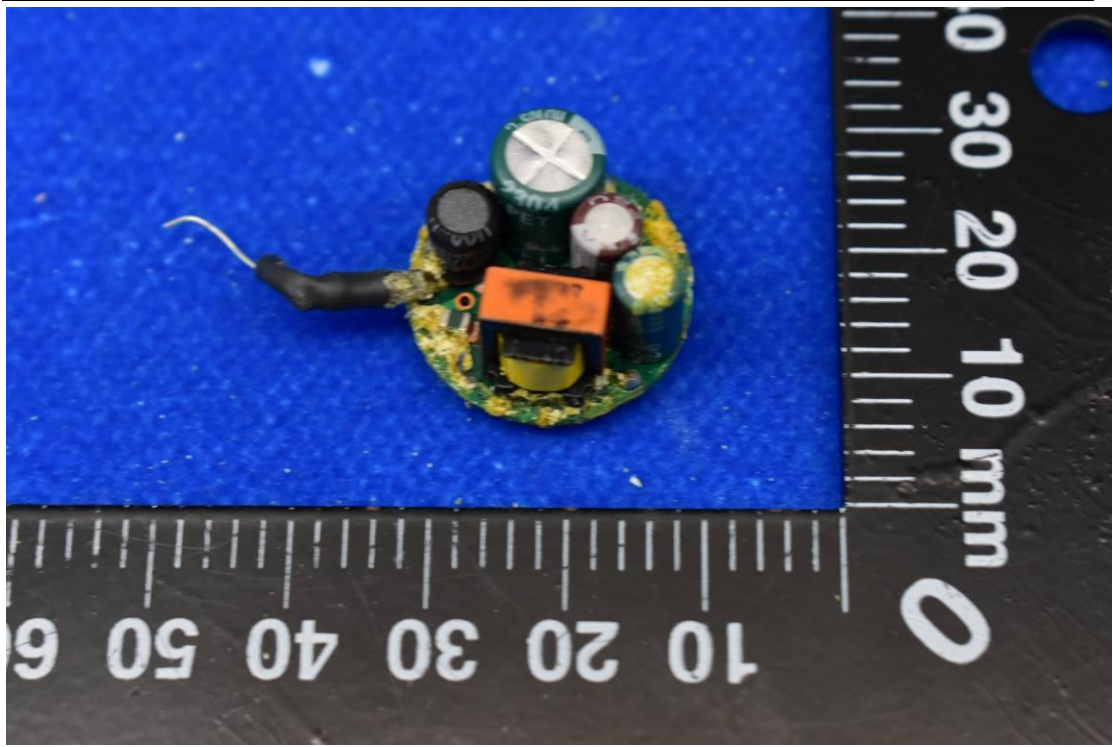

FCC ID: PUU-ST19-DMFCI IC: 10798A-DMFCST19I

Internal Photos

1. EUT uncover view

2. Antenna view