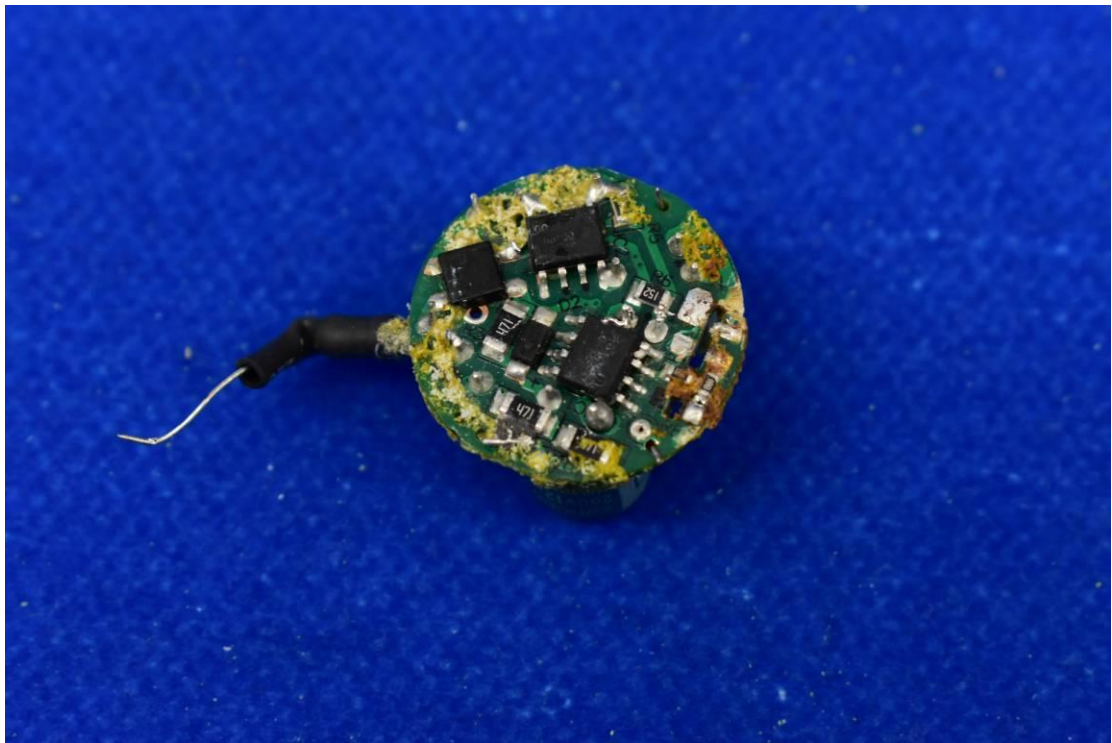

FCC ID: PUU-ST19-DMFCI IC: 10798A-DMFCST19I

Internal Photos

1. EUT uncover view

2. Antenna view