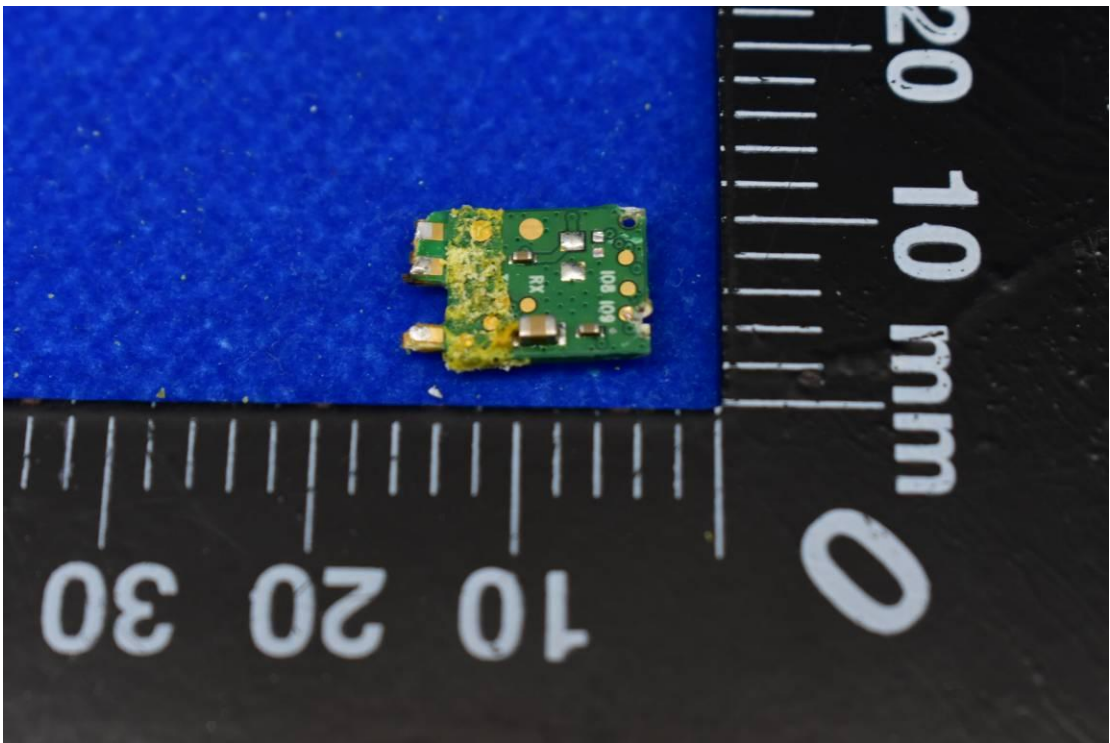

FCC ID: PUU-ST19-DMFCI IC: 10798A-DMFCST19I

Internal Photos

1. EUT uncover view

2. Antenna view