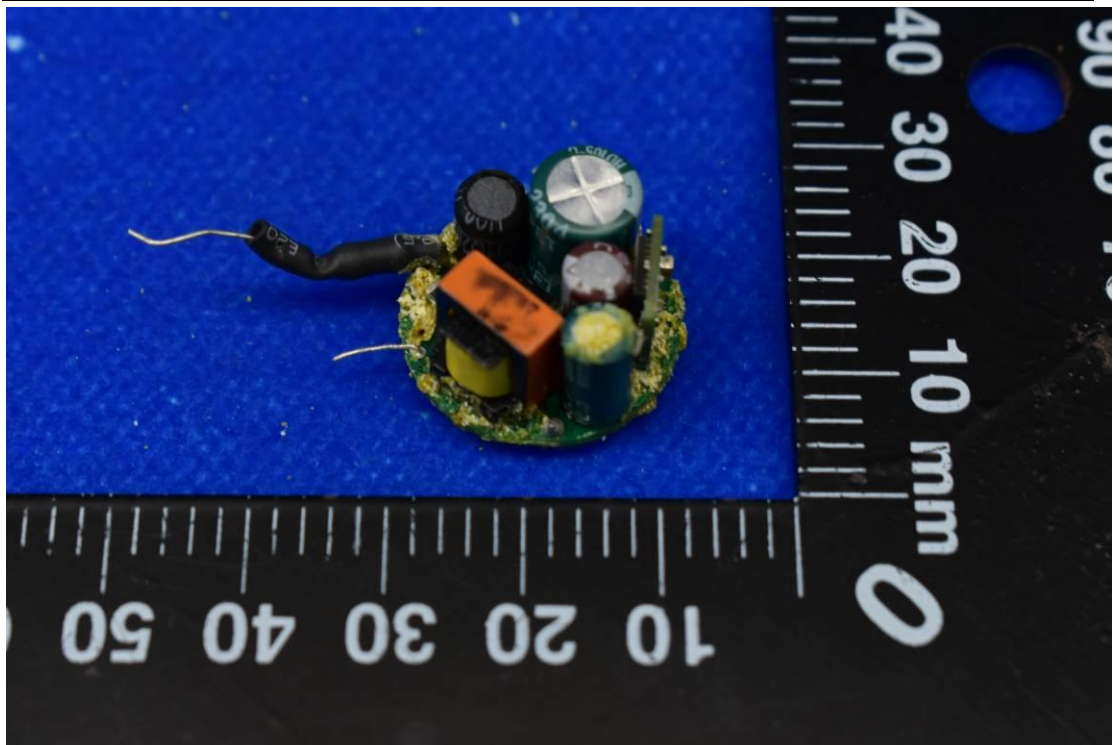

FCC ID: PUU-ST19-DMFCI IC: 10798A-DMFCST19I

Internal Photos

1. EUT uncover view

2. Antenna view