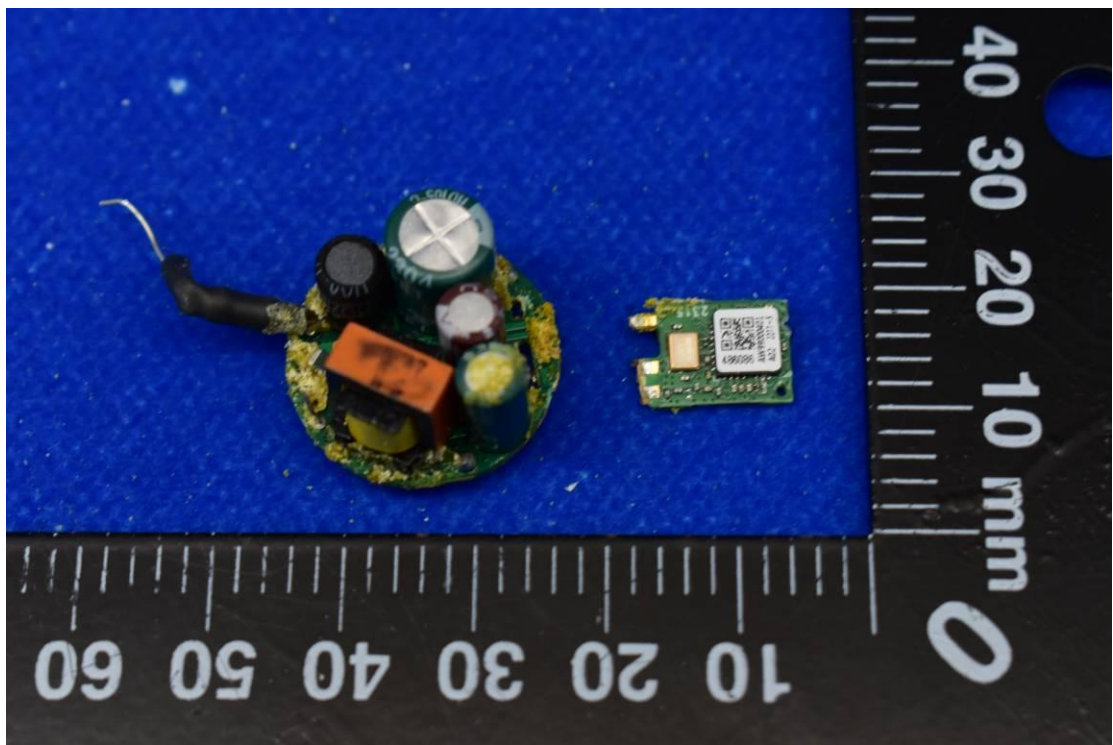

FCC ID: PUU-ST19-DMFCI IC: 10798A-DMFCST19I

Internal Photos

1. EUT uncover view

2. Antenna view