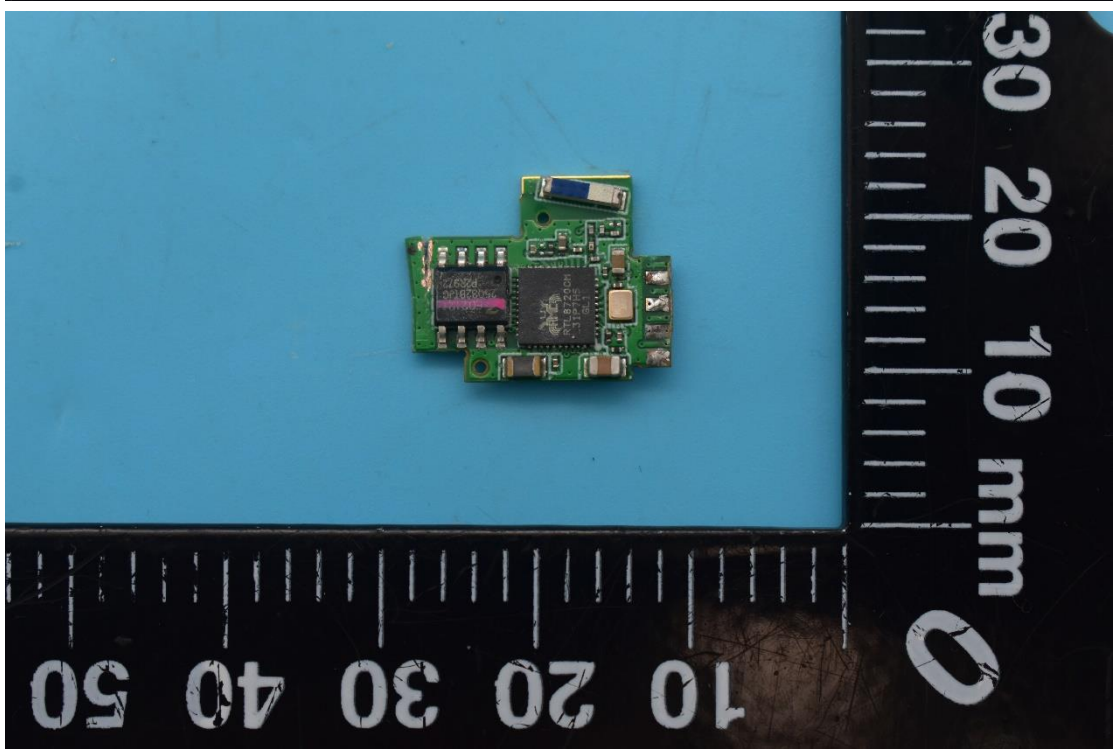

FCC ID: PUU-ST19-DMFC, IC: 10798A-DMFCST19

Internal Photos

1. EUT uncover view

2. Antenna view