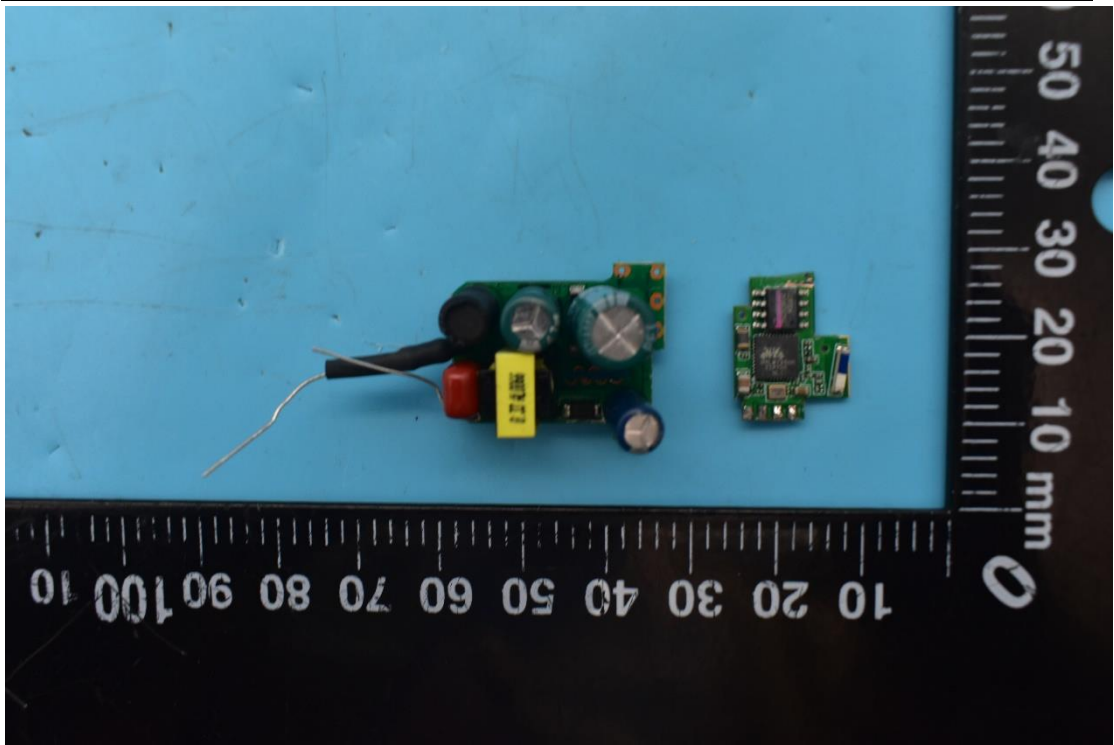

FCC ID: PUU-ST19-DMFC, IC: 10798A-DMFCST19

Internal Photos

1. EUT uncover view

2. Antenna view