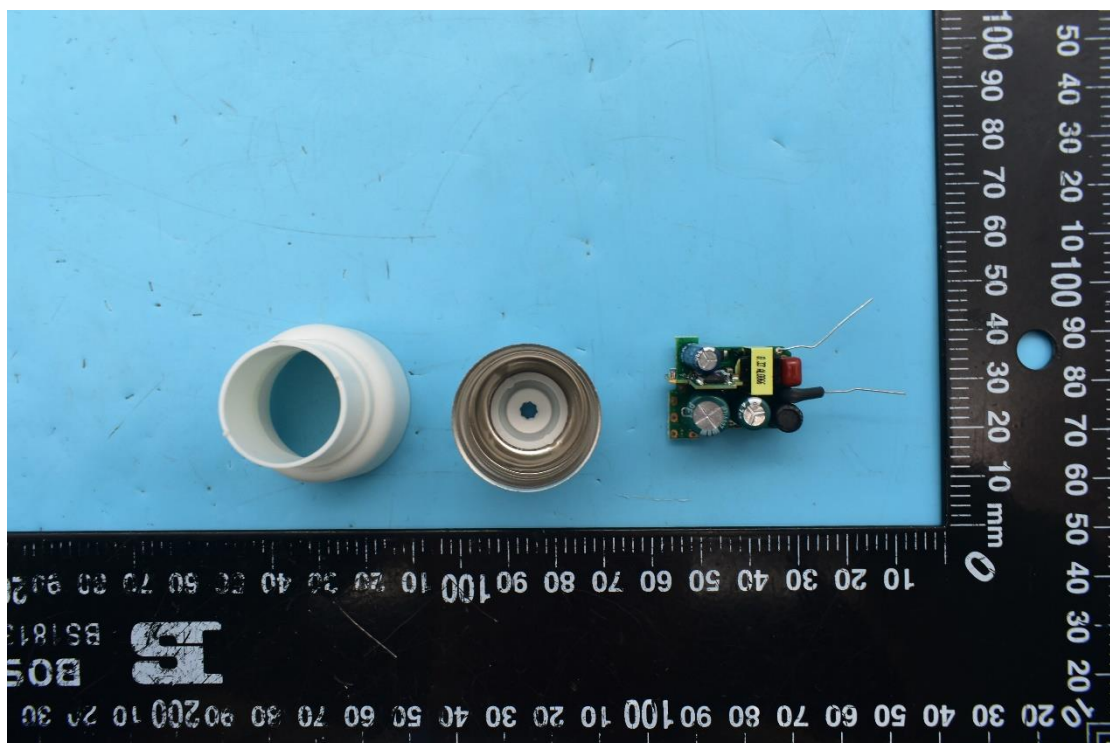

FCC ID: PUU-ST19-DMFC, IC: 10798A-DMFCST19

Internal Photos

1. EUT uncover view

2. Antenna view