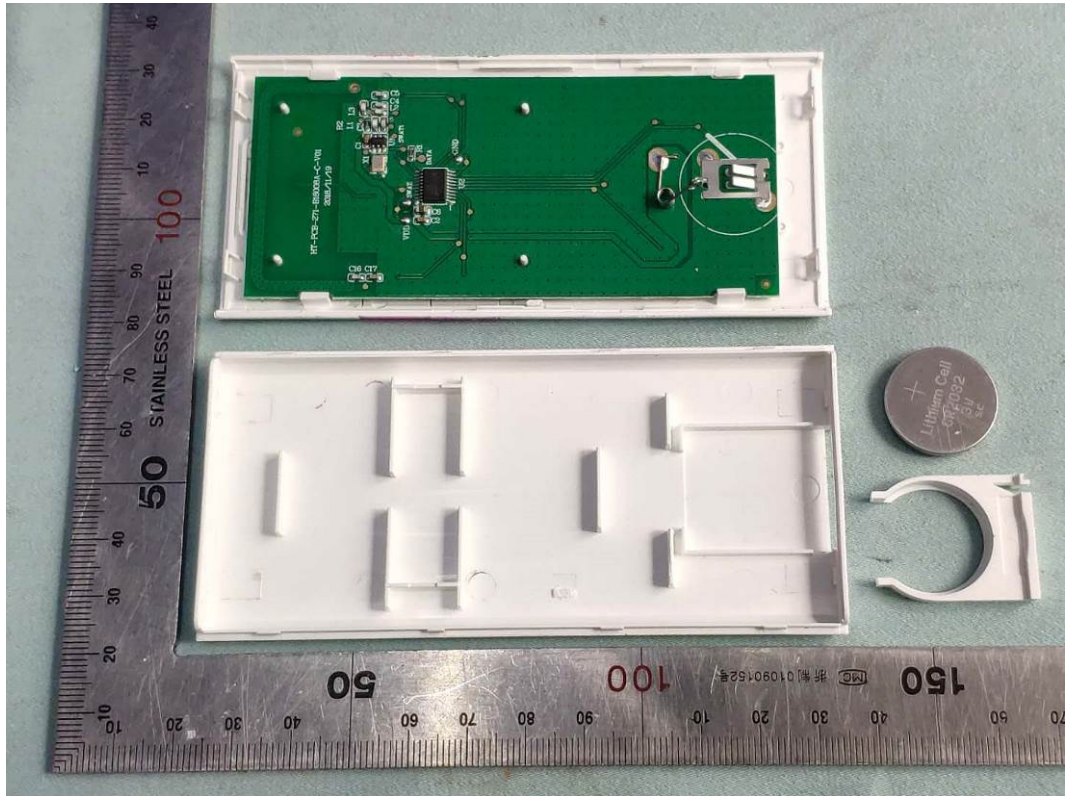

FIGURE 3
REMOTE CONTROL (M/N: PUU-RGBREMOTE)
COVER REMOVED

FIGURE 4
REMOTE CONTROL (M/N: PUU-RGBREMOTE)
MAIN BOARD(FRONT VIEW)

FIGURE 5
REMOTE CONTROL (M/N: PUU-RGBREMOTE)
MAIN BOARD(BACK VIEW)

FIGURE 6
REMOTE CONTROL (M/N: PUU-RGBREMOTE)
ANTENNA