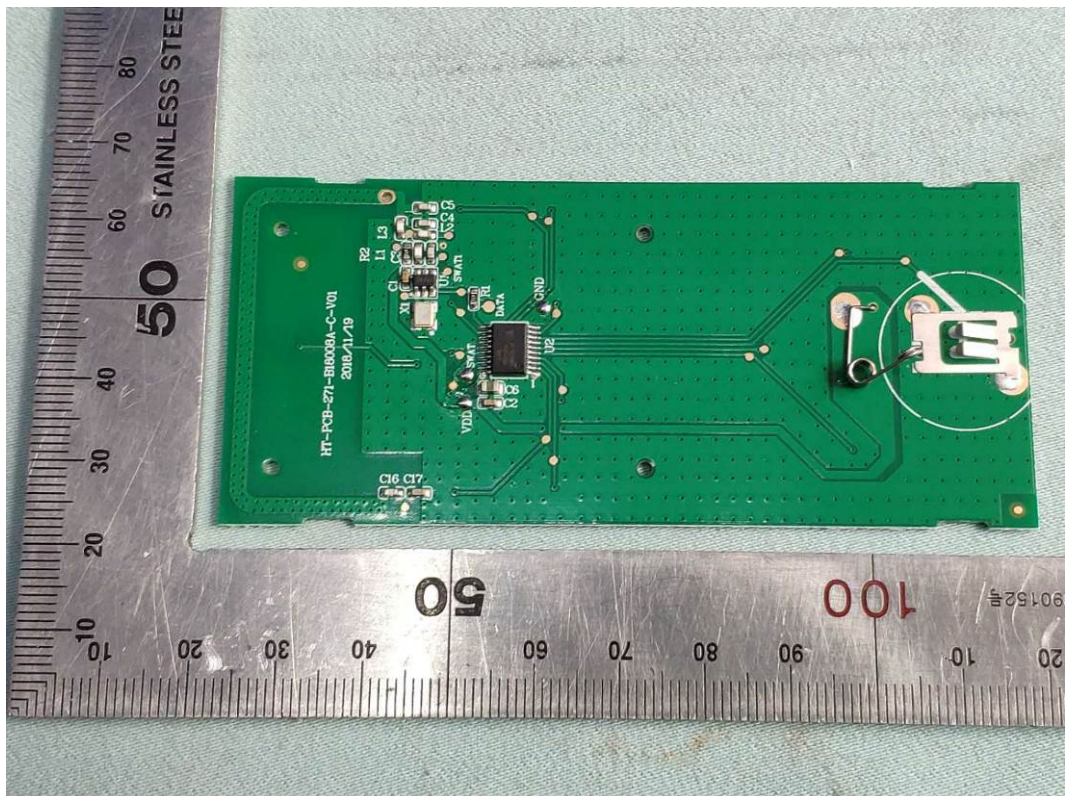

FIGURE 3
REMOTE CONTROL (M/N: PUU-RGBREMOTE)
COVER REMOVED

FIGURE 4
REMOTE CONTROL (M/N: PUU-RGBREMOTE)
MAIN BOARD(FRONT VIEW)

FIGURE 5
REMOTE CONTROL (M/N: PUU-RGBREMOTE)
MAIN BOARD(BACK VIEW)

FIGURE 6
REMOTE CONTROL (M/N: PUU-RGBREMOTE)
ANTENNA