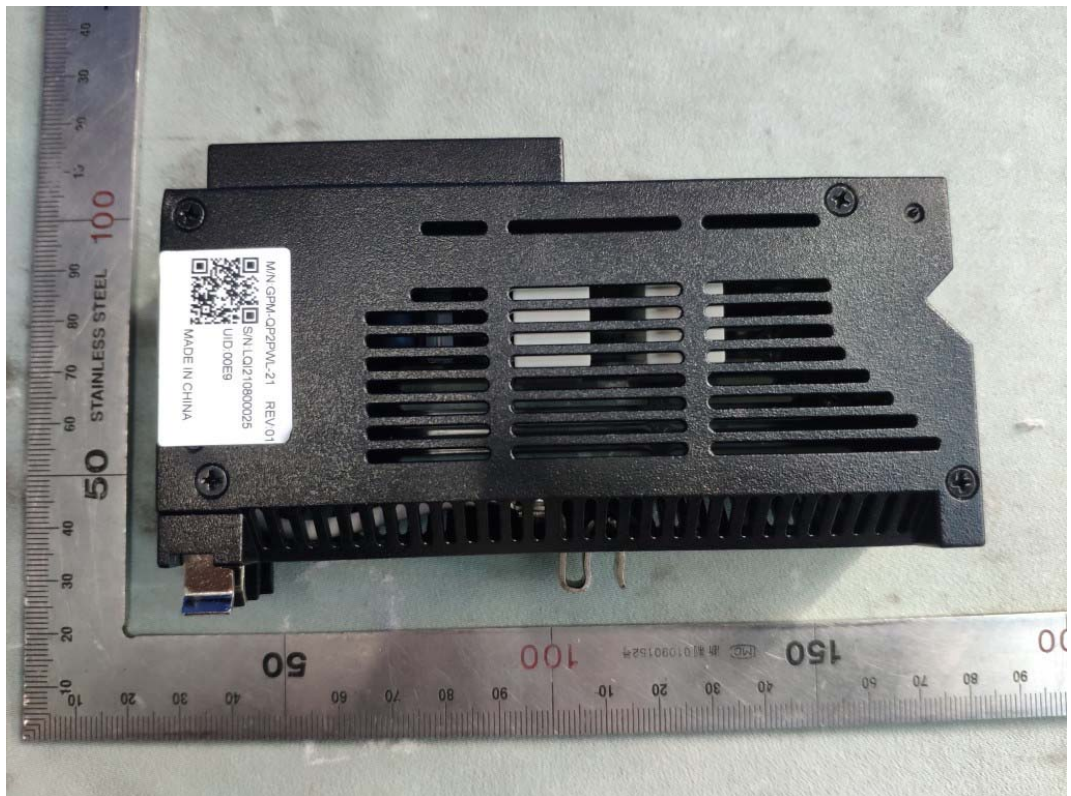

*FIGURE 1*  
*QO DUAL 24V CONTROL RELAY, PON (M/N: GPM-QP2PWL-21)*  
*GENERAL APPEARANCE*

*FIGURE 2*  
*QO DUAL 24V CONTROL RELAY, PON (M/N: GPM-QP2PWL-21)*  
*GENERAL APPEARANCE TOP VIEW*

*FIGURE 3*  
*QO DUAL 24V CONTROL RELAY, PON (M/N: GPM-QP2PWL-21)*  
*GENERAL APPEARANCE FRONT VIEW*

*FIGURE 4*  
*QO DUAL 24V CONTROL RELAY, PON (M/N: GPM-QP2PWL-21)*  
*GENERAL APPEARANCE LEFT VIEW*

*FIGURE 5*  
*QO DUAL 24V CONTROL RELAY, PON (M/N: GPM-QP2PWL-21)*  
*GENERAL APPEARANCE BACK VIEW*

*FIGURE 6*  
*QO DUAL 24V CONTROL RELAY, PON (M/N: GPM-QP2PWL-21)*  
*GENERAL APPEARANCE RIGHT VIEW*

*FIGURE 7*  
*QO DUAL 24V CONTROL RELAY, PON (M/N: GPM-QP2PWL-21)*  
*GENERAL APPEARANCE BOTTOM VIEW*