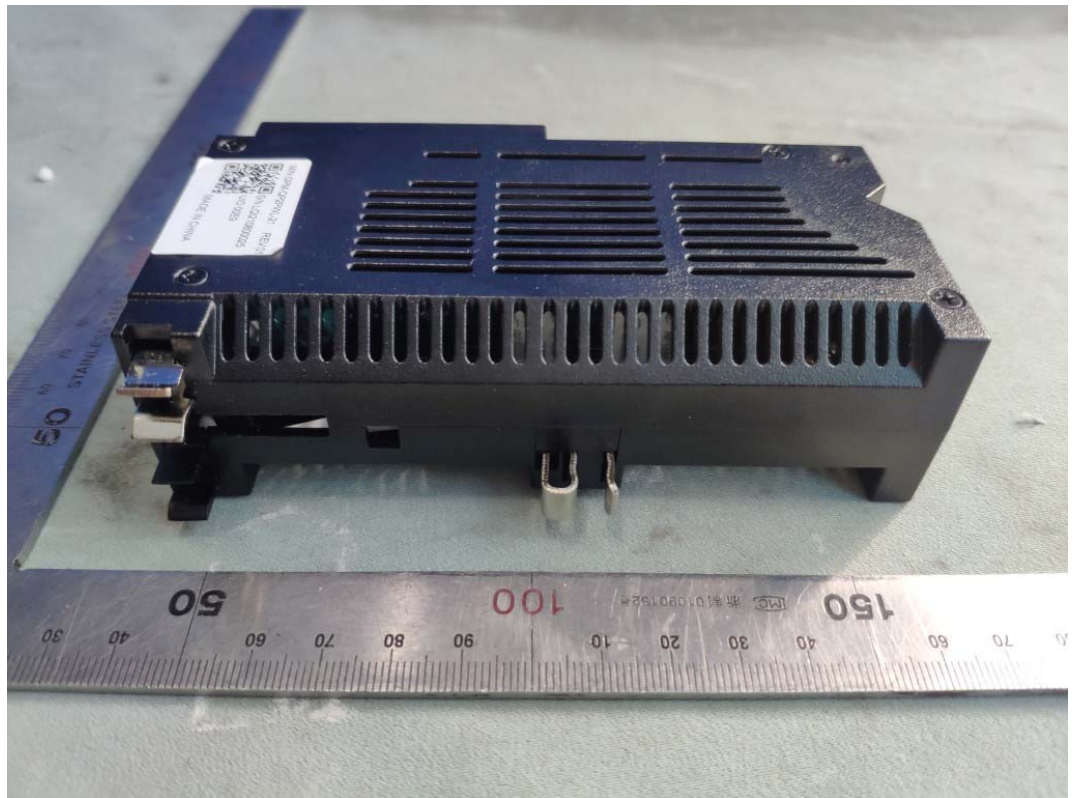

*FIGURE 1*  
*QO DUAL 24V CONTROL RELAY, PON (M/N: GPM-QP2PWL-21)*  
*GENERAL APPEARANCE*

*FIGURE 2*  
*QO DUAL 24V CONTROL RELAY, PON (M/N: GPM-QP2PWL-21)*  
*GENERAL APPEARANCE TOP VIEW*

*FIGURE 3*  
*QO DUAL 24V CONTROL RELAY, PON (M/N: GPM-QP2PWL-21)*  
*GENERAL APPEARANCE FRONT VIEW*

*FIGURE 4*  
*QO DUAL 24V CONTROL RELAY, PON (M/N: GPM-QP2PWL-21)*  
*GENERAL APPEARANCE LEFT VIEW*

*FIGURE 5*  
*QO DUAL 24V CONTROL RELAY, PON (M/N: GPM-QP2PWL-21)*  
*GENERAL APPEARANCE BACK VIEW*

*FIGURE 6*  
*QO DUAL 24V CONTROL RELAY, PON (M/N: GPM-QP2PWL-21)*  
*GENERAL APPEARANCE RIGHT VIEW*