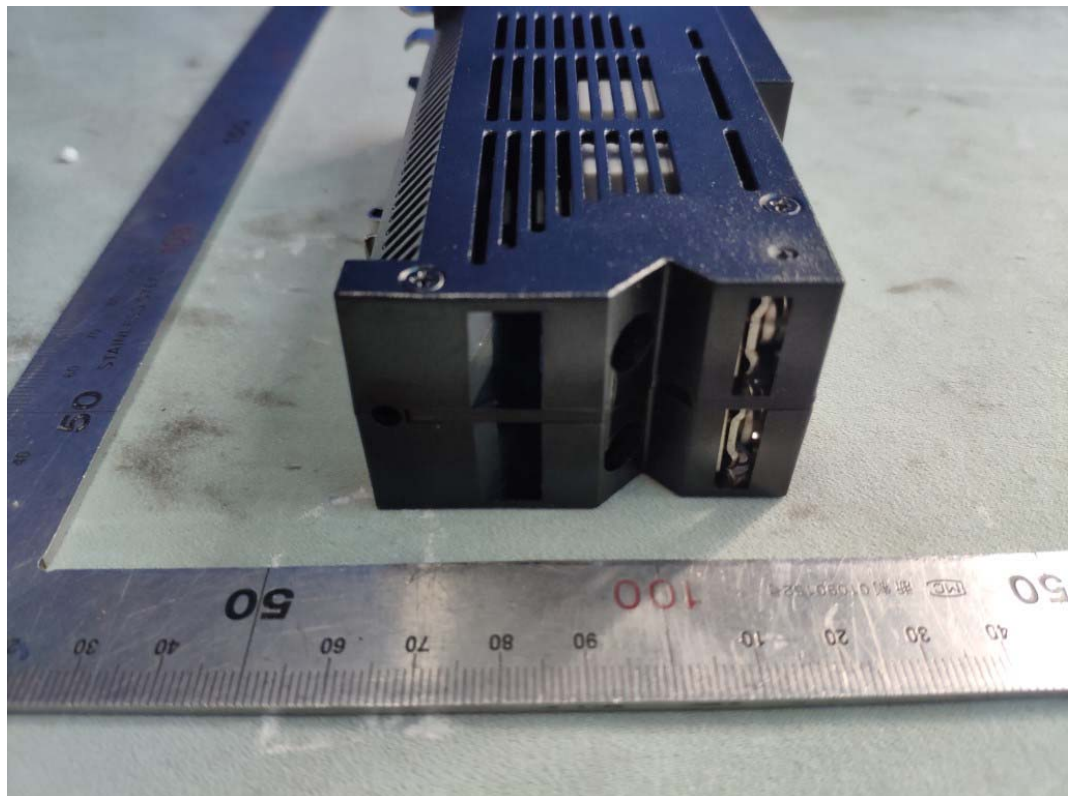

*FIGURE 1*  
*QO DUAL 24V CONTROL RELAY, PON (M/N: GPM-QP2PWL-21)*  
*GENERAL APPEARANCE*

*FIGURE 2*  
*QO DUAL 24V CONTROL RELAY, PON (M/N: GPM-QP2PWL-21)*  
*GENERAL APPEARANCE TOP VIEW*

*FIGURE 3*  
*QO DUAL 24V CONTROL RELAY, PON (M/N: GPM-QP2PWL-21)*  
*GENERAL APPEARANCE FRONT VIEW*

*FIGURE 4*  
*QO DUAL 24V CONTROL RELAY, PON (M/N: GPM-QP2PWL-21)*  
*GENERAL APPEARANCE LEFT VIEW*

*FIGURE 5*  
*QO DUAL 24V CONTROL RELAY, PON (M/N: GPM-QP2PWL-21)*  
*GENERAL APPEARANCE BACK VIEW*

*FIGURE 6*  
*QO DUAL 24V CONTROL RELAY, PON (M/N: GPM-QP2PWL-21)*  
*GENERAL APPEARANCE RIGHT VIEW*

*FIGURE 7*  
*QO DUAL 24V CONTROL RELAY, PON (M/N: GPM-QP2PWL-21)*  
*GENERAL APPEARANCE BOTTOM VIEW*