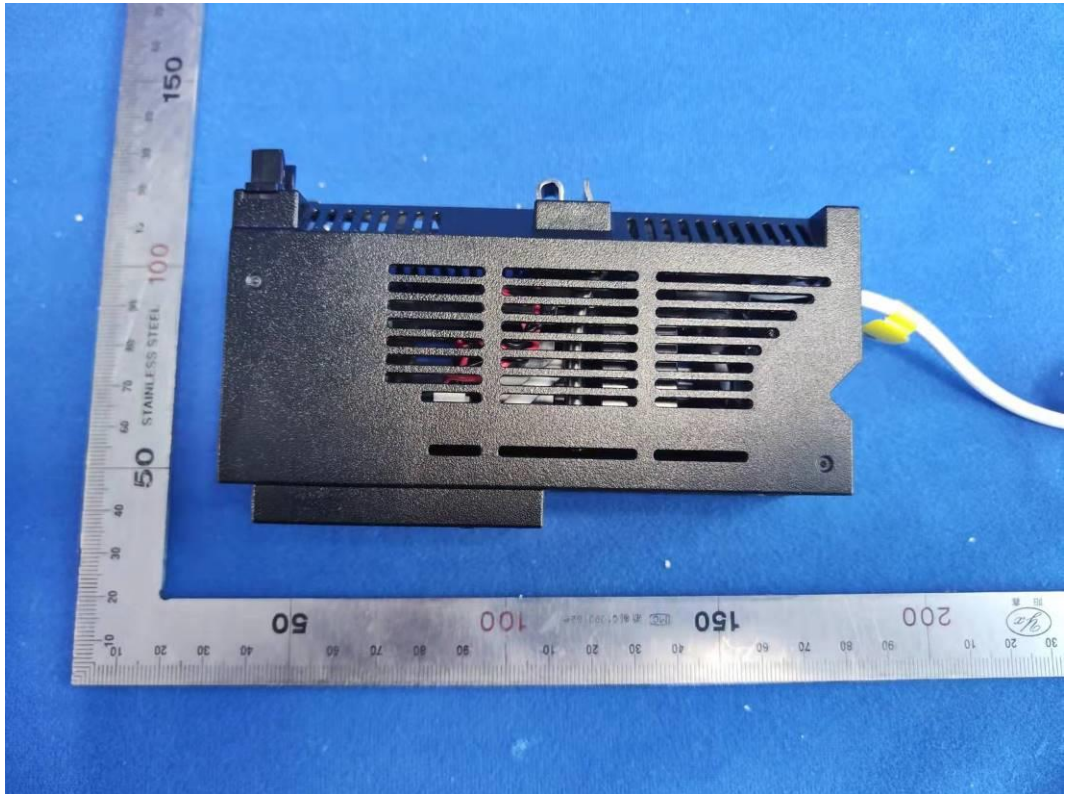

*FIGURE 1*  
*QO 240V 2-POLE RELAY, WITH CT, PON (M/N: GPM-QP1R30240-21)*  
*GENERAL*

*FIGURE 2*  
*QO 240V 2-POLE RELAY, WITH CT, PON (M/N: GPM-QP1R30240-21)*  
*FRONT*

*FIGURE 3*  
*QO 240V 2-POLE RELAY, WITH CT, PON (M/N: GPM-QP1R30240-21)*  
*BACK*

*FIGURE 10*  
*QO 240V 2-POLE RELAY, WITH CT, PIGTAIL (M/N: GPM-Q1R30240-21)*  
*RIGHT*

FIGURE 11  
QO 240V 2-POLE RELAY, WITH CT, PIGTAIL (M/N: GPM-Q1R30240-21)  
TOP

FIGURE 12  
QO 240V 2-POLE RELAY, WITH CT, PIGTAIL (M/N: GPM-Q1R30240-21)  
BOTTOM