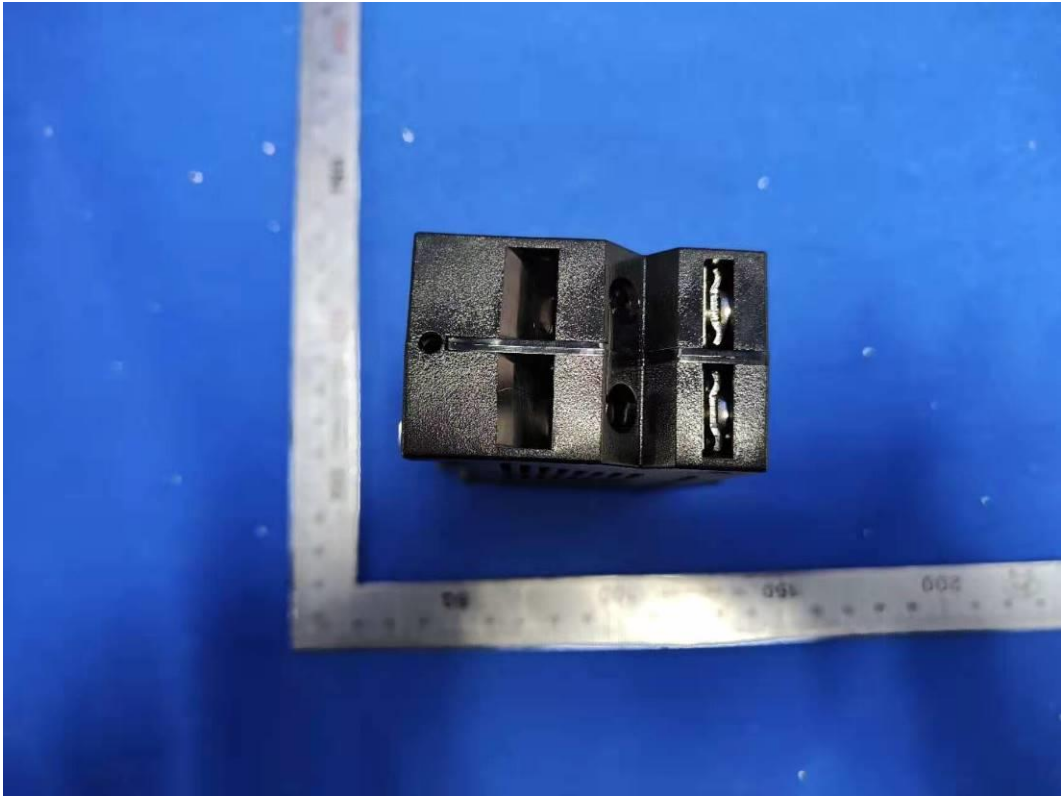

*FIGURE 1*  
*QO 240V 2-POLE RELAY, WITH CT, PON (M/N: GPM-QP1R30240-21)*  
*GENERAL*

*FIGURE 2*  
*QO 240V 2-POLE RELAY, WITH CT, PON (M/N: GPM-QP1R30240-21)*  
*FRONT*

*FIGURE 3*  
*QO 240V 2-POLE RELAY, WITH CT, PON (M/N: GPM-QP1R30240-21)*  
*BACK*

*FIGURE 4*  
*QO 240V 2-POLE RELAY, WITH CT, PON (M/N: GPM-QP1R30240-21)*  
*RIGHT*

*FIGURE 5*  
*QO 240V 2-POLE RELAY, WITH CT, PON (M/N: GPM-QP1R30240-21)*  
*TOP*

*FIGURE 6*  
*QO 240V 2-POLE RELAY, WITH CT, PON (M/N: GPM-QP1R30240-21)*  
*BOTTOM*

*FIGURE 7*  
*QO 240V 2-POLE RELAY, WITH CT, PIGTAIL (M/N: GPM-Q1R30240-21)*  
*GENERAL*

*FIGURE 8*  
*QO 240V 2-POLE RELAY, WITH CT, PIGTAIL (M/N: GPM-Q1R30240-21)*  
*FRONT*

*FIGURE 9*  
*QO 240V 2-POLE RELAY, WITH CT, PIGTAIL (M/N: GPM-Q1R30240-21)*  
*BACK*

*FIGURE 10*  
*QO 240V 2-POLE RELAY, WITH CT, PIGTAIL (M/N: GPM-Q1R30240-21)*  
*RIGHT*

FIGURE 11  
QO 240V 2-POLE RELAY, WITH CT, PIGTAIL (M/N: GPM-Q1R30240-21)  
TOP

FIGURE 12  
QO 240V 2-POLE RELAY, WITH CT, PIGTAIL (M/N: GPM-Q1R30240-21)  
BOTTOM