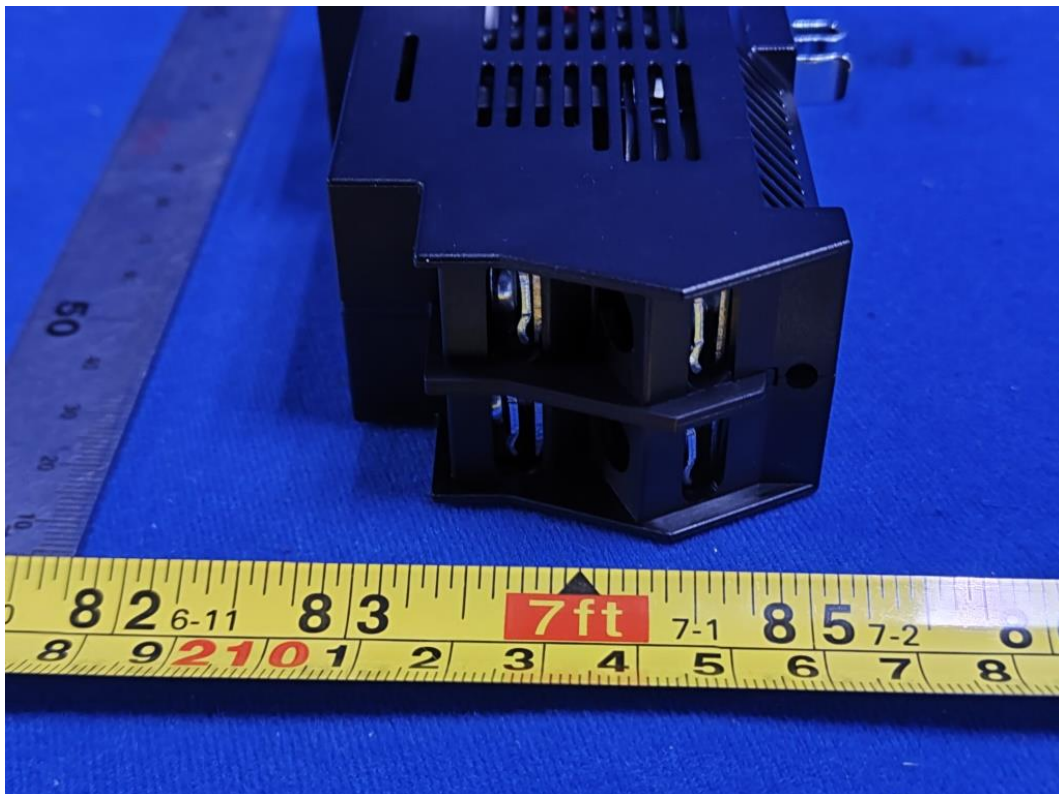

## PHOTOGRAPHS OF EUT

FIGURE 1  
240 VAC 30 A WISER CONTROL RELAY (QO200PWX240)  
FRONT APPEARANCE

FIGURE 2  
240 VAC 30 A WISER CONTROL RELAY (QO200PWX240)  
BACK APPEARANCE

FIGURE 3  
240 VAC 30 A WISER CONTROL RELAY (QO200PWX240)  
LEFT

FIGURE 4  
240 VAC 30 A WISER CONTROL RELAY (QO200PWX240)  
RIGHT

FIGURE 5  
240 VAC 30 A WISER CONTROL RELAY (QO200PWX240)  
TOP

FIGURE 6  
240 VAC 30 A WISER CONTROL RELAY (QO200PWX240)  
BOTTOM