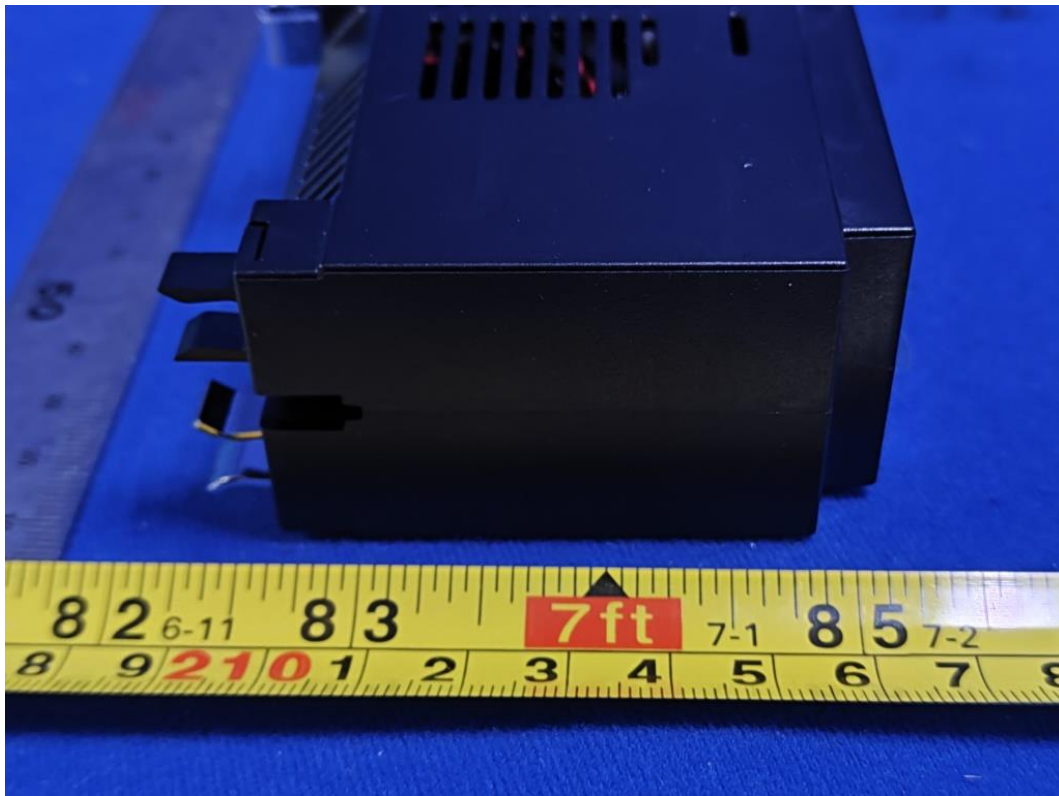

## PHOTOGRAPHS OF EUT

FIGURE 1  
240 VAC 30 A WISER CONTROL RELAY (QO200PWX240)  
FRONT APPEARANCE

FIGURE 2  
240 VAC 30 A WISER CONTROL RELAY (QO200PWX240)  
BACK APPEARANCE

FIGURE 3  
240 VAC 30 A WISER CONTROL RELAY (QO200PWX240)  
LEFT