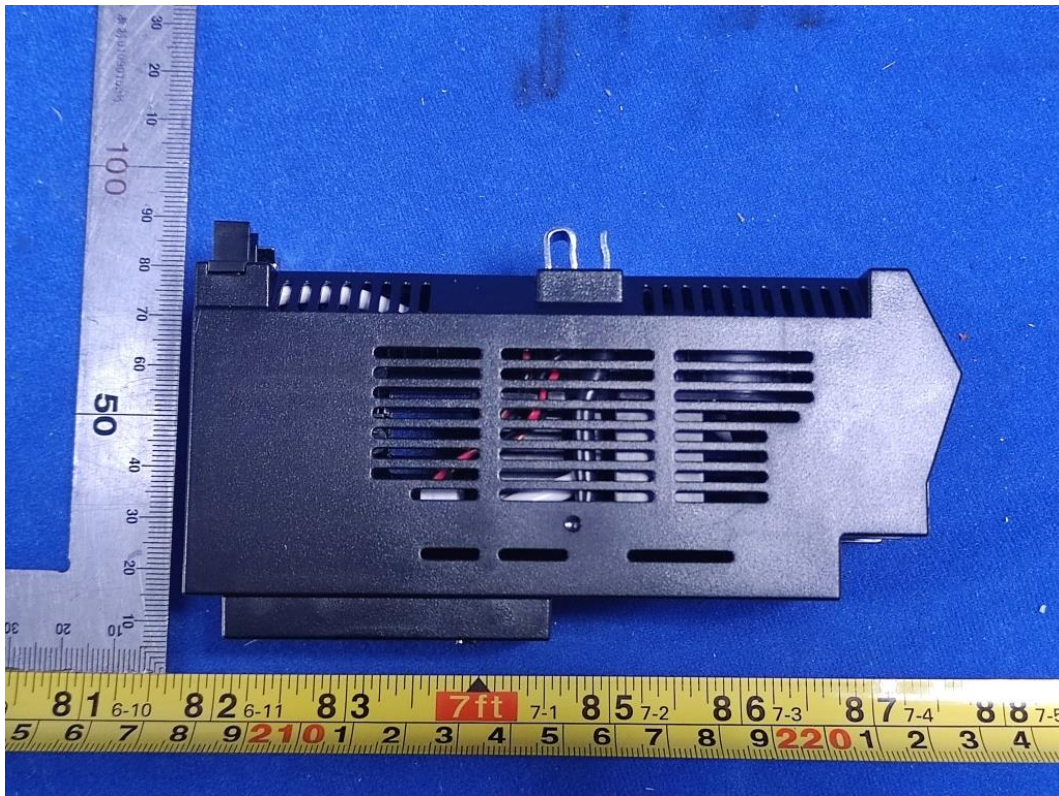

## PHOTOGRAPHS OF EUT

FIGURE 1  
240 VAC 30 A WISER CONTROL RELAY (QO200PWX240)  
FRONT APPEARANCE

FIGURE 2  
240 VAC 30 A WISER CONTROL RELAY (QO200PWX240)  
BACK APPEARANCE

FIGURE 3  
240 VAC 30 A WISER CONTROL RELAY (QO200PWX240)  
LEFT

FIGURE 4  
240 VAC 30 A WISER CONTROL RELAY (QO200PWX240)  
RIGHT

FIGURE 5  
240 VAC 30 A WISER CONTROL RELAY (QO200PWX240)  
TOP

FIGURE 6  
240 VAC 30 A WISER CONTROL RELAY (QO200PWX240)  
BOTTOM