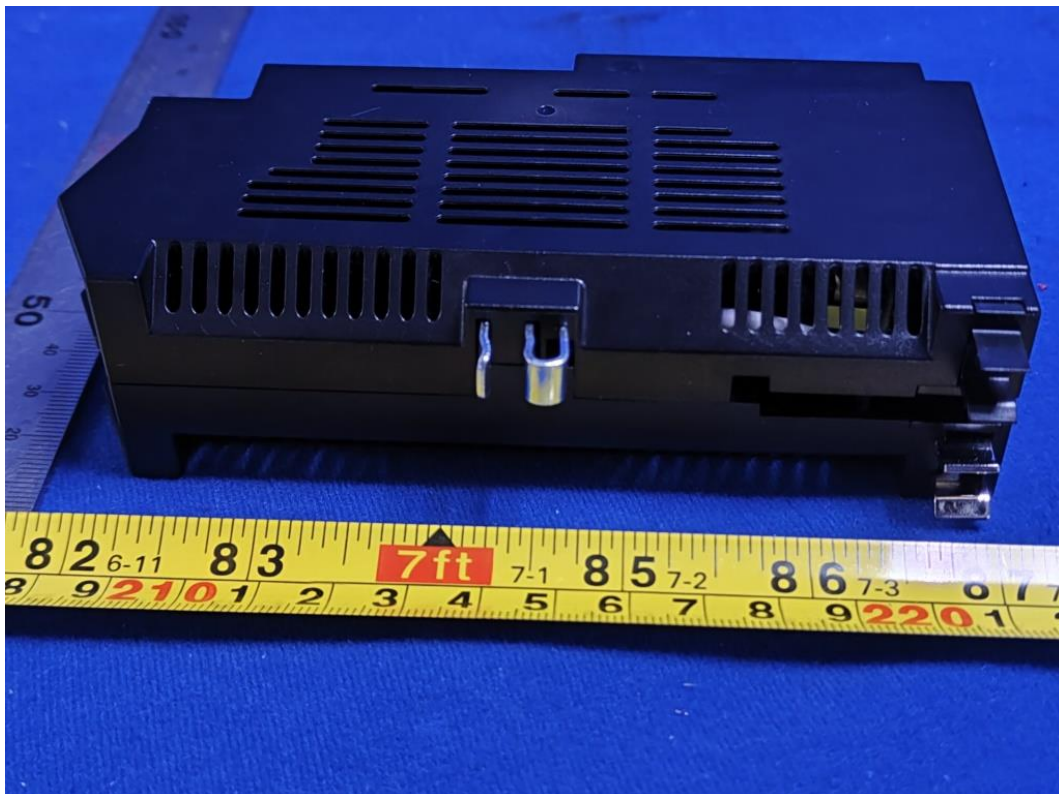

## PHOTOGRAPHS OF EUT

FIGURE 1  
240 VAC 30 A WISER CONTROL RELAY (QO200PWX240)  
FRONT APPEARANCE

FIGURE 2  
240 VAC 30 A WISER CONTROL RELAY (QO200PWX240)  
BACK APPEARANCE

FIGURE 3  
240 VAC 30 A WISER CONTROL RELAY (QO200PWX240)  
LEFT