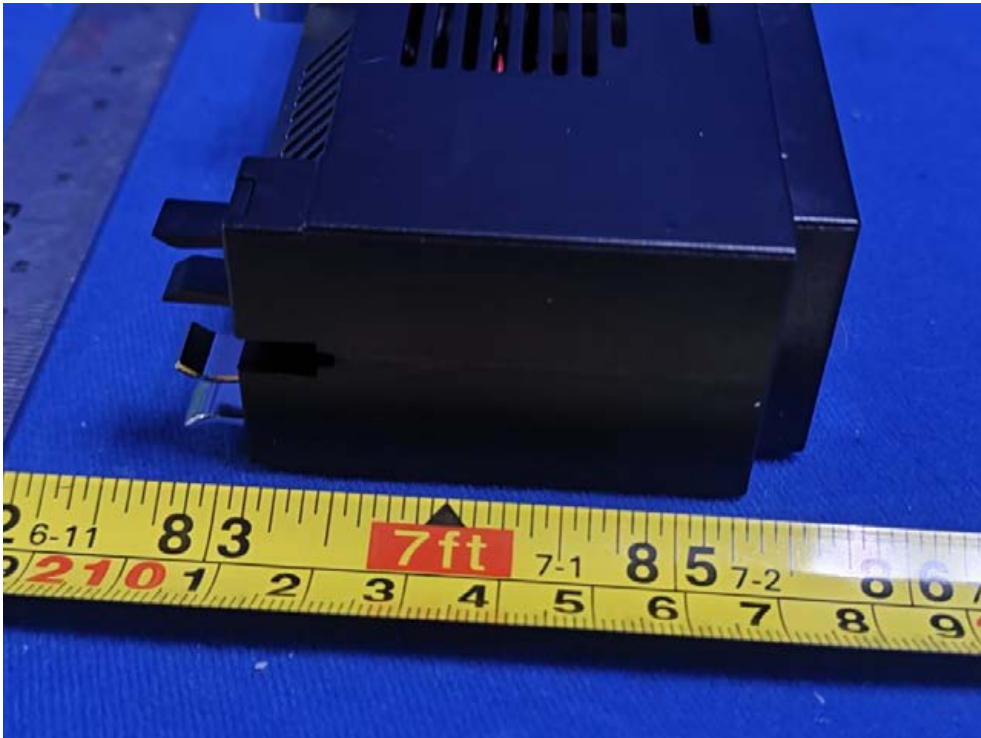

APPENDIX II

PHOTOGRAPHS OF EUT

FIGURE 1
120 VAC DUAL 20 A WISER CONTROL RELAY (QO200PWX120)
FRONT APPEARANCE

FIGURE 2
120 VAC DUAL 20 A WISER CONTROL RELAY (QO200PWX120)
BACK APPEARANCE

FIGURE 3
120 VAC DUAL 20 A WISER CONTROL RELAY (QO200PWX120)
LEFT

FIGURE 4
120 VAC DUAL 20 A WISER CONTROL RELAY (QO200PWX120)
RIGHT

FIGURE 5
120 VAC DUAL 20 A WISER CONTROL RELAY (QO200PWX120)
TOP

FIGURE 6
120 VAC DUAL 20 A WISER CONTROL RELAY (QO200PWX120)
BOTTOM