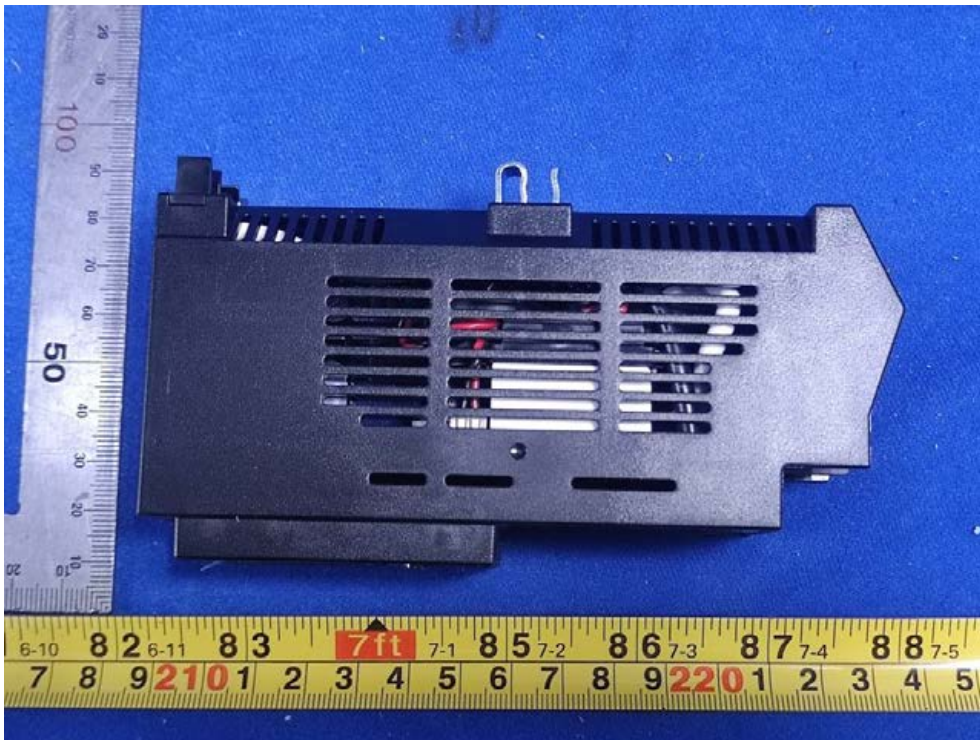

APPENDIX II

PHOTOGRAPHS OF EUT

FIGURE 1
120 VAC DUAL 20 A WISER CONTROL RELAY (QO200PWX120)
FRONT APPEARANCE

FIGURE 2
120 VAC DUAL 20 A WISER CONTROL RELAY (QO200PWX120)
BACK APPEARANCE

FIGURE 3
120 VAC DUAL 20 A WISER CONTROL RELAY (QO200PWX120)
LEFT

FIGURE 4
120 VAC DUAL 20 A WISER CONTROL RELAY (QO200PWX120)
RIGHT

FIGURE 5
120 VAC DUAL 20 A WISER CONTROL RELAY (QO200PWX120)
TOP

FIGURE 6
120 VAC DUAL 20 A WISER CONTROL RELAY (QO200PWX120)
BOTTOM