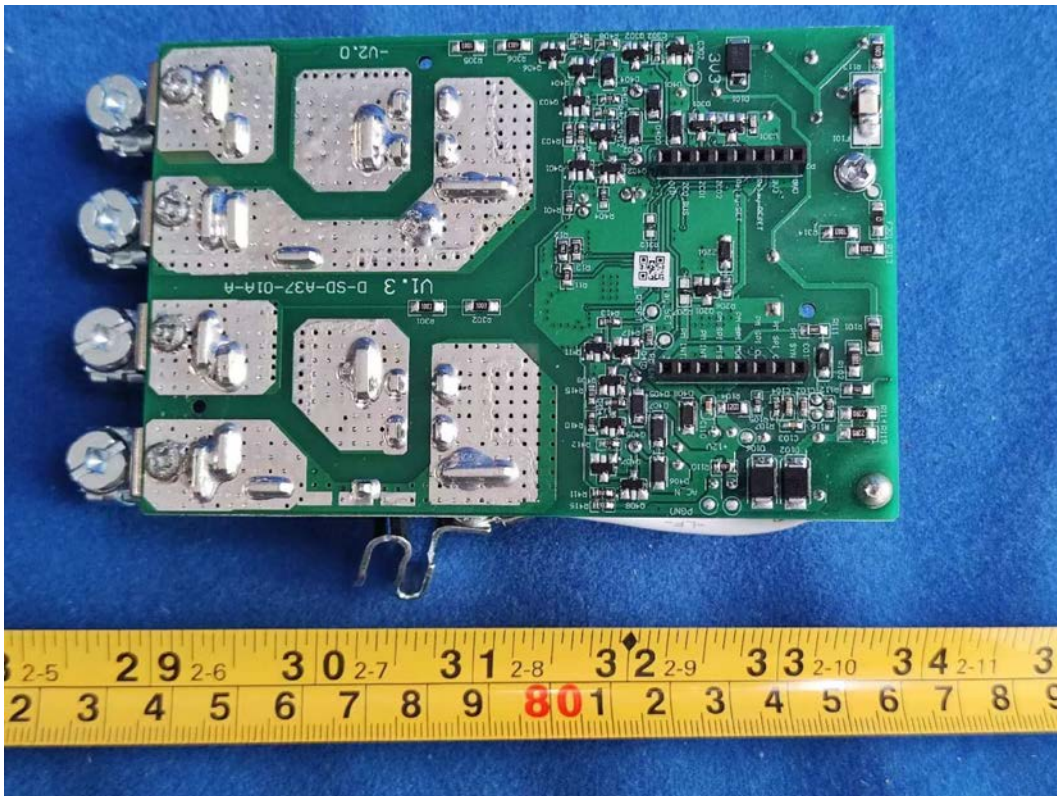

FIGURE 7
240 VAC 60 A WISER CONTROL RELAY (QO260PWX240)
COVER REMOVE

FIGURE 8
240 VAC 60 A WISER CONTROL RELAY (QO260PWX240)
MAINBOARD FRONT

FIGURE 9
240 VAC 60 A WISER CONTROL RELAY (QO260PWX240)
MAINBOARD BACK

FIGURE 10
240 VAC 60 A WISER CONTROL RELAY (QO260PWX240)
CHIP & CRYSTAL ON MAINBOARD

FIGURE 11
240 VAC 60 A WISER CONTROL RELAY (QO260PWX240)
RF BOARD FRONT

FIGURE 12
240 VAC 60 A WISER CONTROL RELAY (QO260PWX240)
RF BOARD BACK

FIGURE 13
240 VAC 60 A WISER CONTROL RELAY (QO260PWX240)
CHIP&CRYSTAL ON RF BOARD

FIGURE 14
240 VAC 60 A WISER CONTROL RELAY (QO260PWX240)
RF BOARD