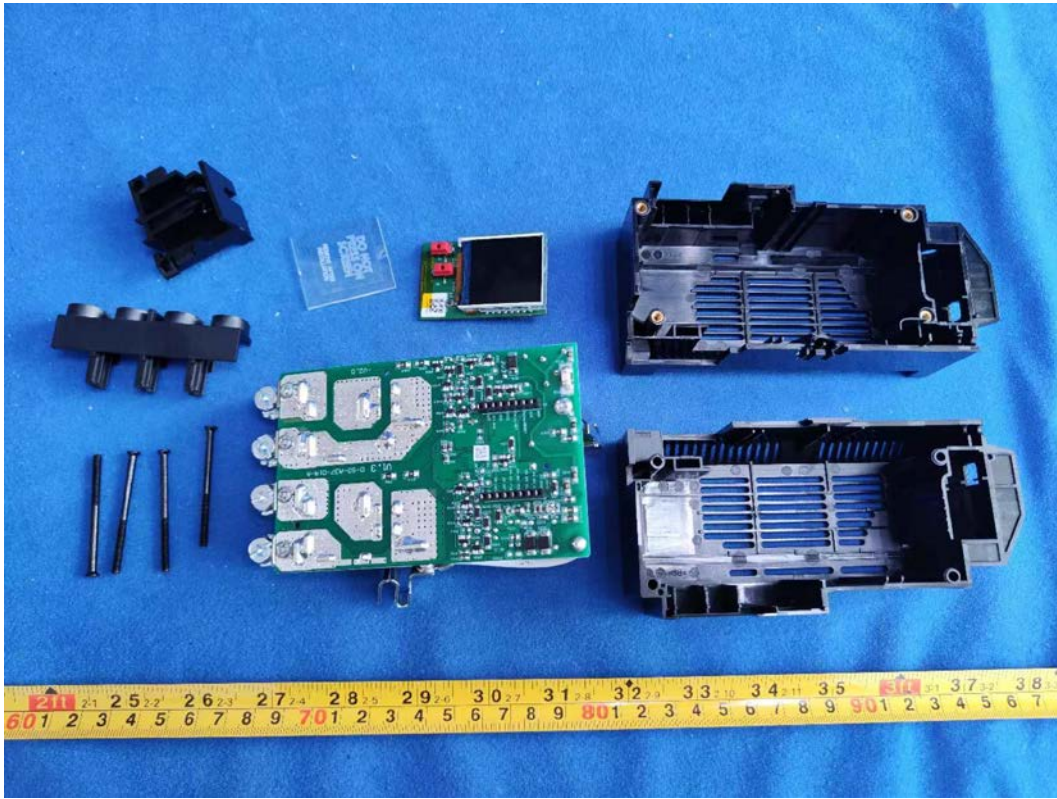

FIGURE 7
240 VAC 60 A WISER CONTROL RELAY (QO260PWX240)
COVER REMOVE

FIGURE 8
240 VAC 60 A WISER CONTROL RELAY (QO260PWX240)
MAINBOARD FRONT

FIGURE 9
240 VAC 60 A WISER CONTROL RELAY (QO260PWX240)
MAINBOARD BACK

FIGURE 10
240 VAC 60 A WISER CONTROL RELAY (QO260PWX240)
CHIP & CRYSTAL ON MAINBOARD

FIGURE 11
240 VAC 60 A WISER CONTROL RELAY (QO260PWX240)
RF BOARD FRONT

FIGURE 12
240 VAC 60 A WISER CONTROL RELAY (QO260PWX240)
RF BOARD BACK

FIGURE 13
240 VAC 60 A WISER CONTROL RELAY (QO260PWX240)
CHIP&CRYSTAL ON RF BOARD

FIGURE 14
240 VAC 60 A WISER CONTROL RELAY (QO260PWX240)
RF BOARD