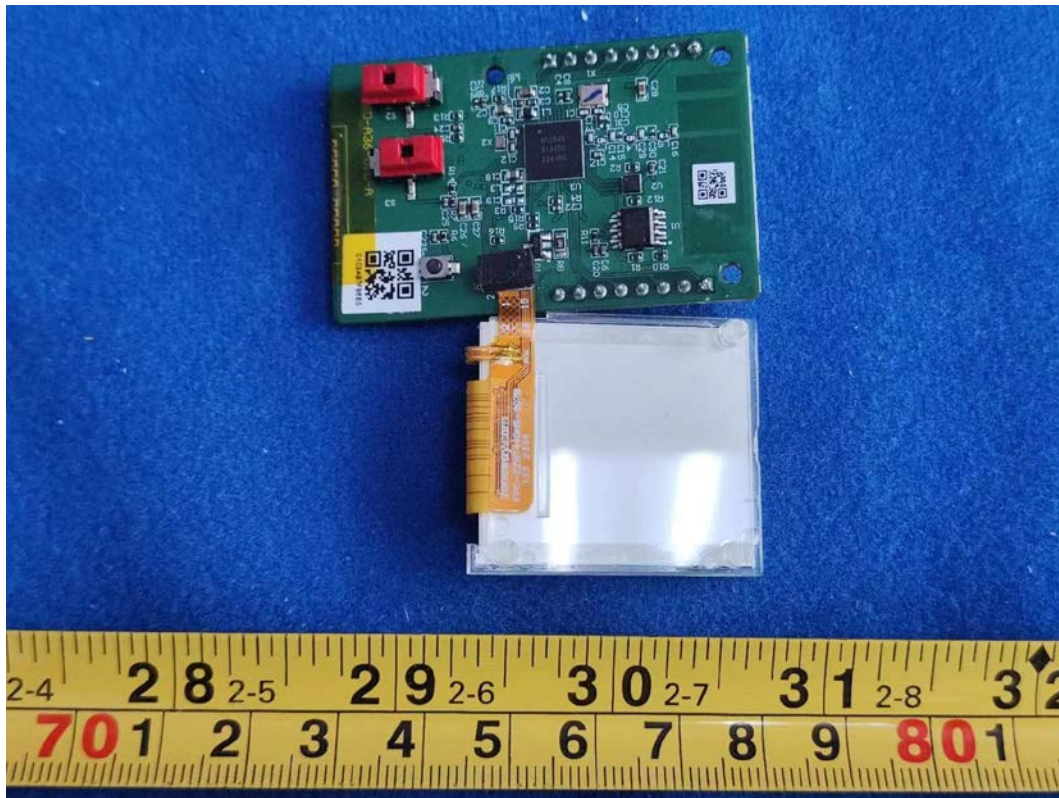

FIGURE 7
240 VAC 60 A WISER CONTROL RELAY (QO260PWX240)
COVER REMOVE

FIGURE 8
240 VAC 60 A WISER CONTROL RELAY (QO260PWX240)
MAINBOARD FRONT

FIGURE 9
240 VAC 60 A WISER CONTROL RELAY (QO260PWX240)
MAINBOARD BACK

FIGURE 10
240 VAC 60 A WISER CONTROL RELAY (QO260PWX240)
CHIP & CRYSTAL ON MAINBOARD

FIGURE 11
240 VAC 60 A WISER CONTROL RELAY (QO260PWX240)
RF BOARD FRONT

FIGURE 12
240 VAC 60 A WISER CONTROL RELAY (QO260PWX240)
RF BOARD BACK