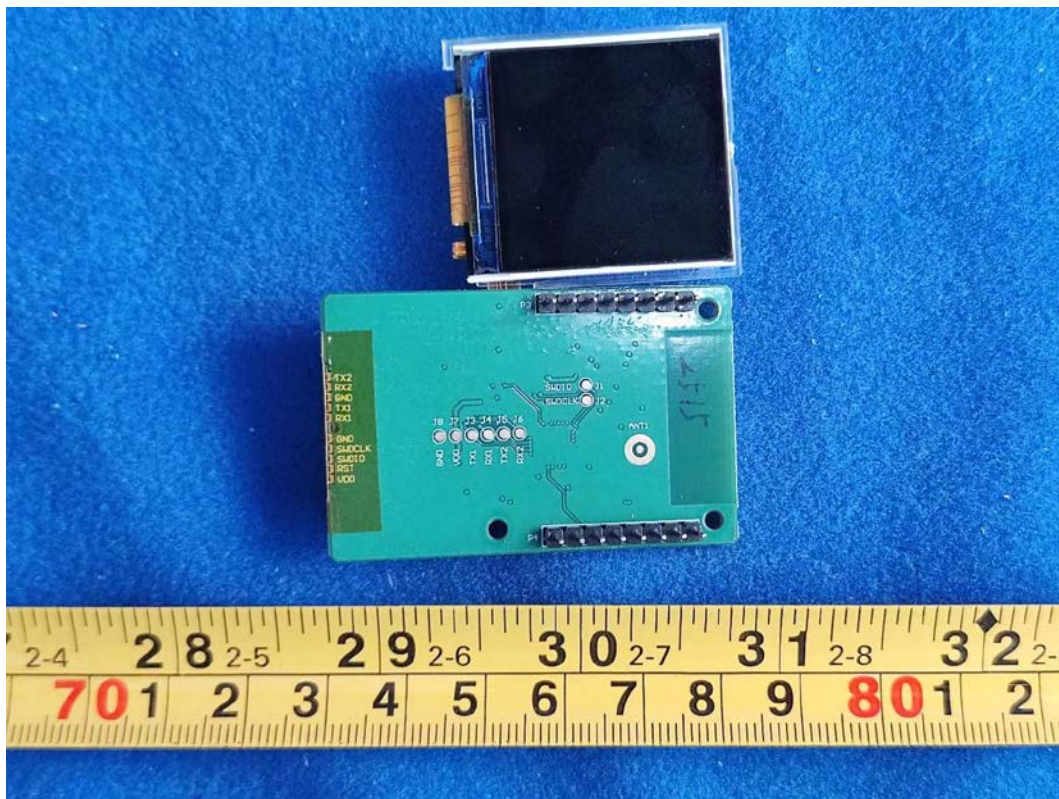

FIGURE 7
240 VAC 60 A WISER CONTROL RELAY (QO260PWX240)
COVER REMOVE

FIGURE 8
240 VAC 60 A WISER CONTROL RELAY (QO260PWX240)
MAINBOARD FRONT

FIGURE 9
240 VAC 60 A WISER CONTROL RELAY (QO260PWX240)
MAINBOARD BACK

FIGURE 10
240 VAC 60 A WISER CONTROL RELAY (QO260PWX240)
CHIP & CRYSTAL ON MAINBOARD

FIGURE 11
240 VAC 60 A WISER CONTROL RELAY (QO260PWX240)
RF BOARD FRONT

FIGURE 12
240 VAC 60 A WISER CONTROL RELAY (QO260PWX240)
RF BOARD BACK

FIGURE 13
240 VAC 60 A WISER CONTROL RELAY (QO260PWX240)
CHIP&CRYSTAL ON RF BOARD

FIGURE 14
240 VAC 60 A WISER CONTROL RELAY (QO260PWX240)
RF BOARD