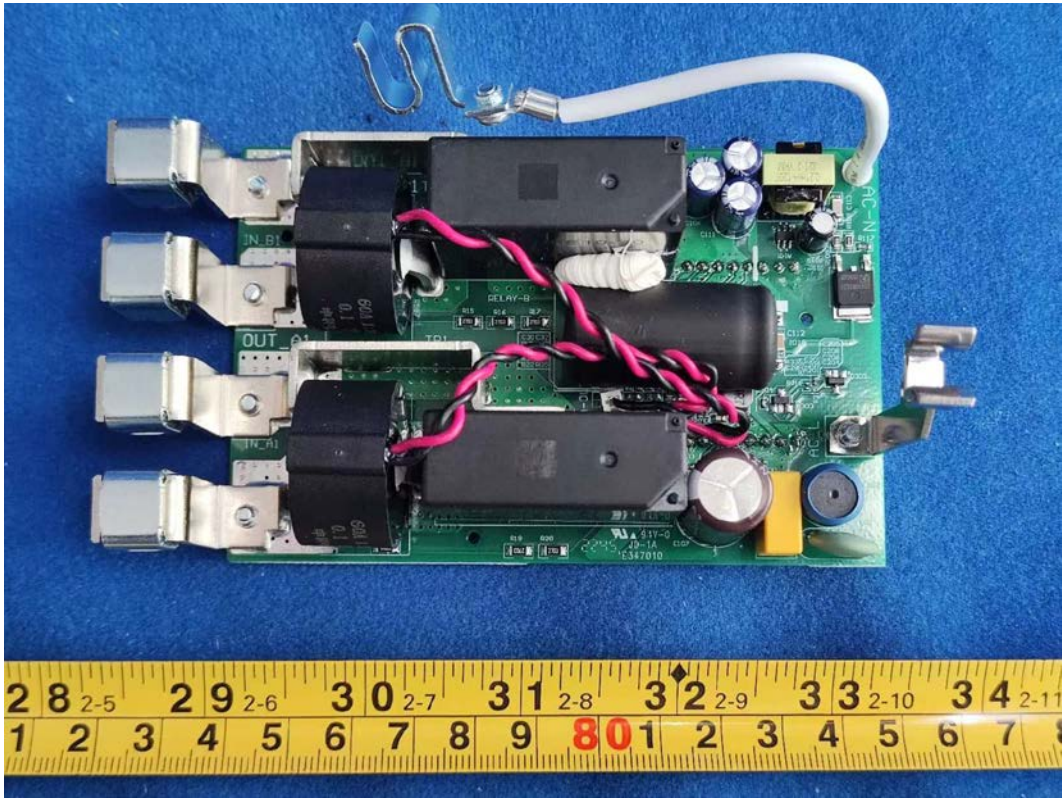

FIGURE 7
240 VAC 60 A WISER CONTROL RELAY (QO260PWX240)
COVER REMOVE

FIGURE 8
240 VAC 60 A WISER CONTROL RELAY (QO260PWX240)
MAINBOARD FRONT

FIGURE 9
240 VAC 60 A WISER CONTROL RELAY (QO260PWX240)
MAINBOARD BACK

FIGURE 10
240 VAC 60 A WISER CONTROL RELAY (QO260PWX240)
CHIP & CRYSTAL ON MAINBOARD

FIGURE 11
240 VAC 60 A WISER CONTROL RELAY (QO260PWX240)
RF BOARD FRONT

FIGURE 12
240 VAC 60 A WISER CONTROL RELAY (QO260PWX240)
RF BOARD BACK

FIGURE 13
240 VAC 60 A WISER CONTROL RELAY (QO260PWX240)
CHIP&CRYSTAL ON RF BOARD

FIGURE 14
240 VAC 60 A WISER CONTROL RELAY (QO260PWX240)
RF BOARD