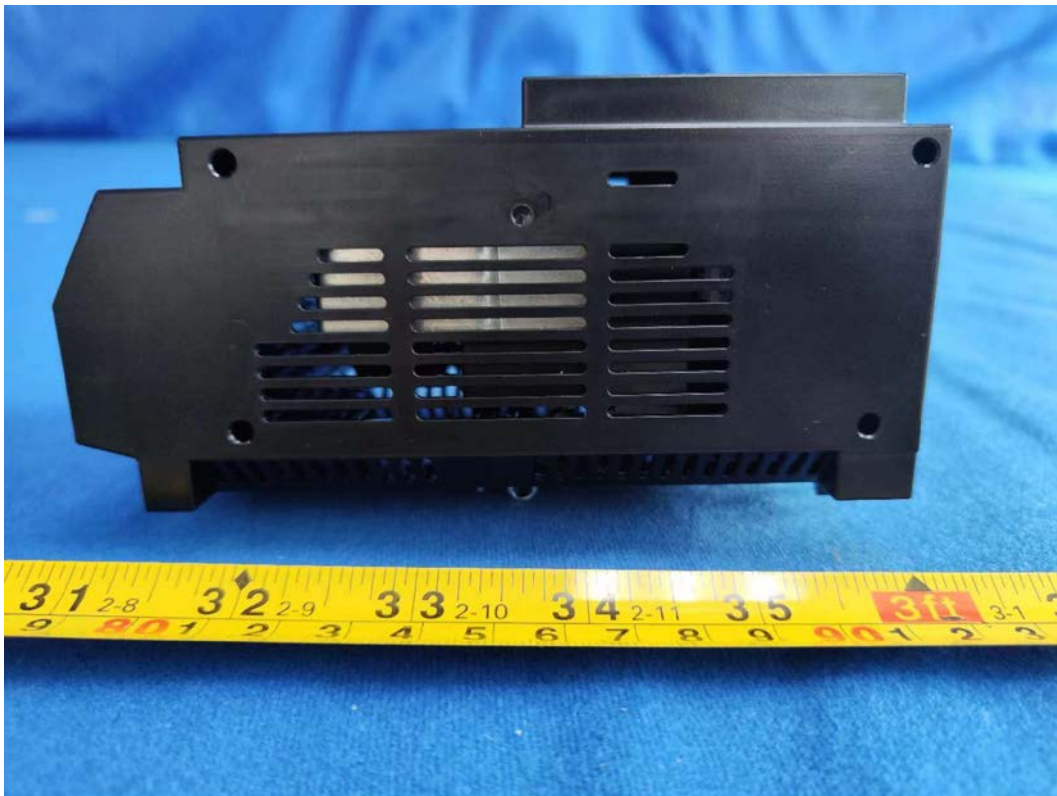

APPENDIX II

PHOTOGRAPHS OF EUT

FIGURE 1
240 VAC 60 A WISER CONTROL RELAY (QO260PWX240)
FRONT APPEARANCE

FIGURE 2
240 VAC 60 A WISER CONTROL RELAY (QO260PWX240)
BACK APPEARANCE

FIGURE 3
240 VAC 60 A WISER CONTROL RELAY (QO260PWX240)
LEFT

FIGURE 4
240 VAC 60 A WISER CONTROL RELAY (QO260PWX240)
RIGHT

FIGURE 5
240 VAC 60 A WISER CONTROL RELAY (QO260PWX240)
TOP

FIGURE 6
240 VAC 60 A WISER CONTROL RELAY (QO260PWX240)
BOTTOM