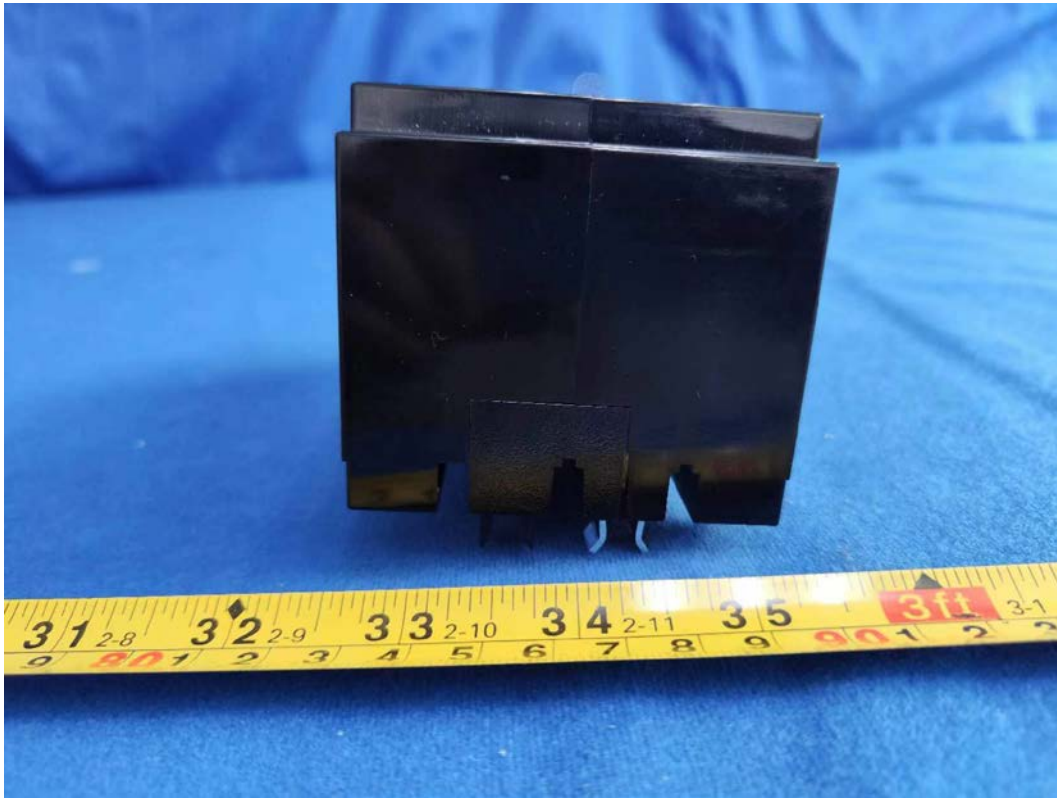

APPENDIX II

PHOTOGRAPHS OF EUT

FIGURE 1
240 VAC 60 A WISER CONTROL RELAY (QO260PWX240)
FRONT APPEARANCE

FIGURE 2
240 VAC 60 A WISER CONTROL RELAY (QO260PWX240)
BACK APPEARANCE

FIGURE 3
240 VAC 60 A WISER CONTROL RELAY (QO260PWX240)
LEFT

FIGURE 4
240 VAC 60 A WISER CONTROL RELAY (QO260PWX240)
RIGHT

FIGURE 5
240 VAC 60 A WISER CONTROL RELAY (QO260PWX240)
TOP

FIGURE 6
240 VAC 60 A WISER CONTROL RELAY (QO260PWX240)
BOTTOM