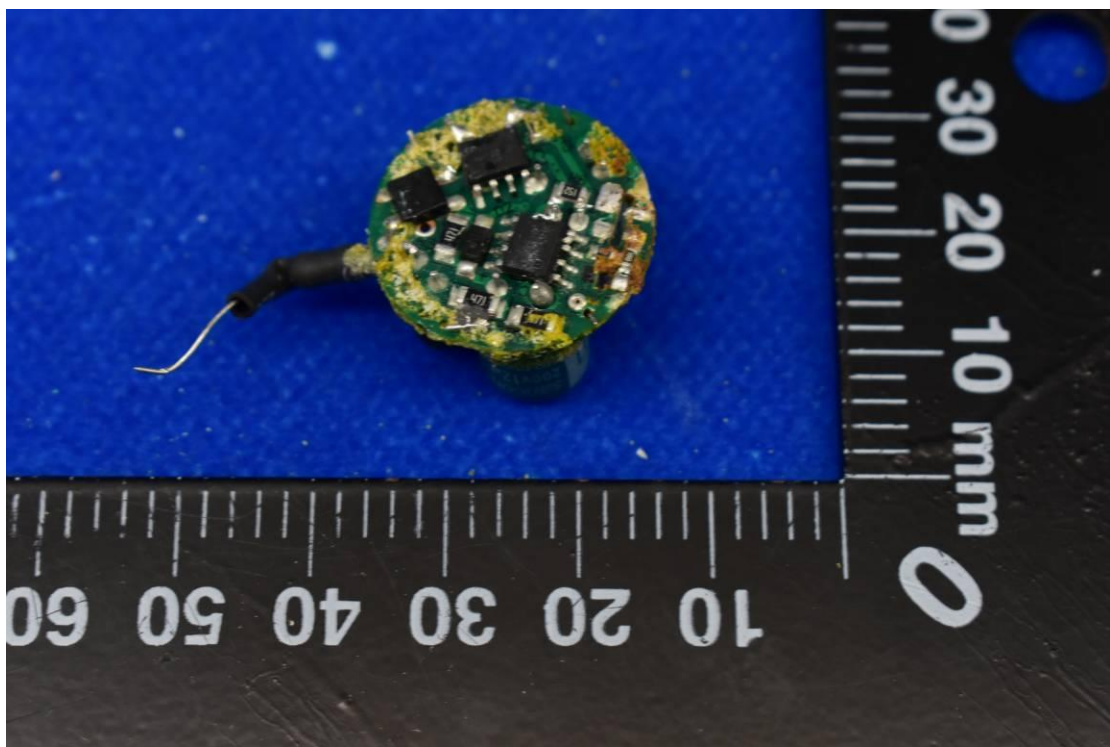

FCC ID: PUU-G25-DMSWI IC: 10798A-DMSWG25I

### Internal Photos

1. EUT uncover view

## 2. Antenna view