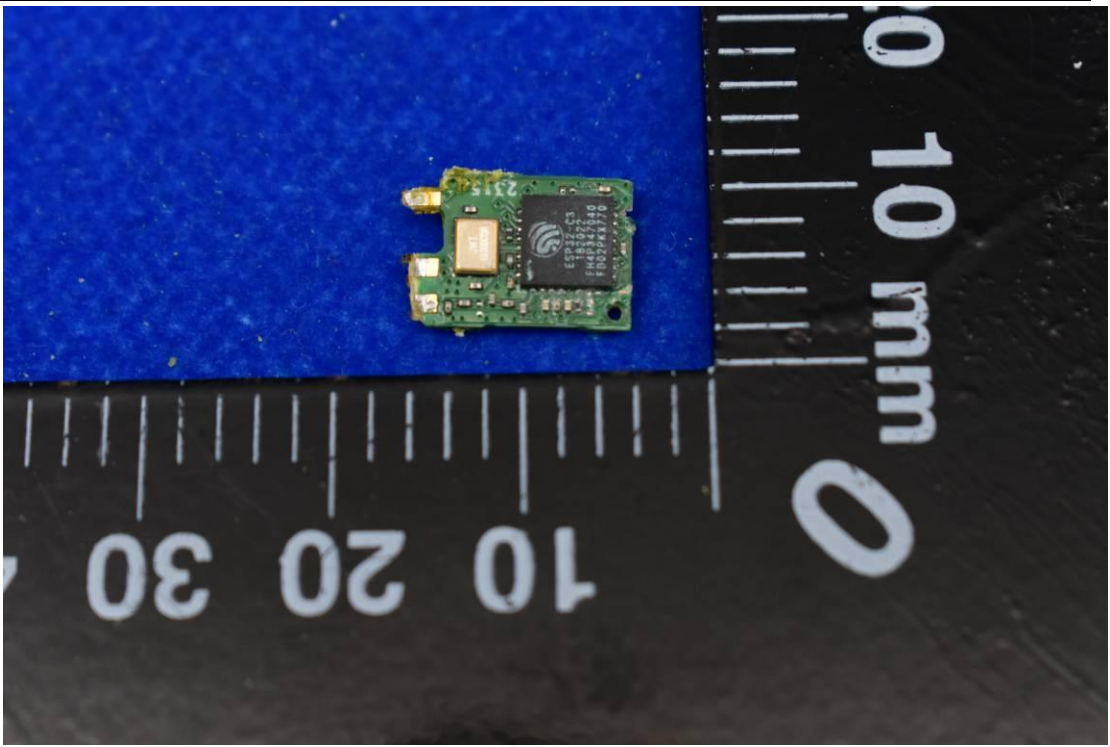

FCC ID: PUU-G25-DMSWI IC: 10798A-DMSWG25I

### Internal Photos

1. EUT uncover view

## 2. Antenna view