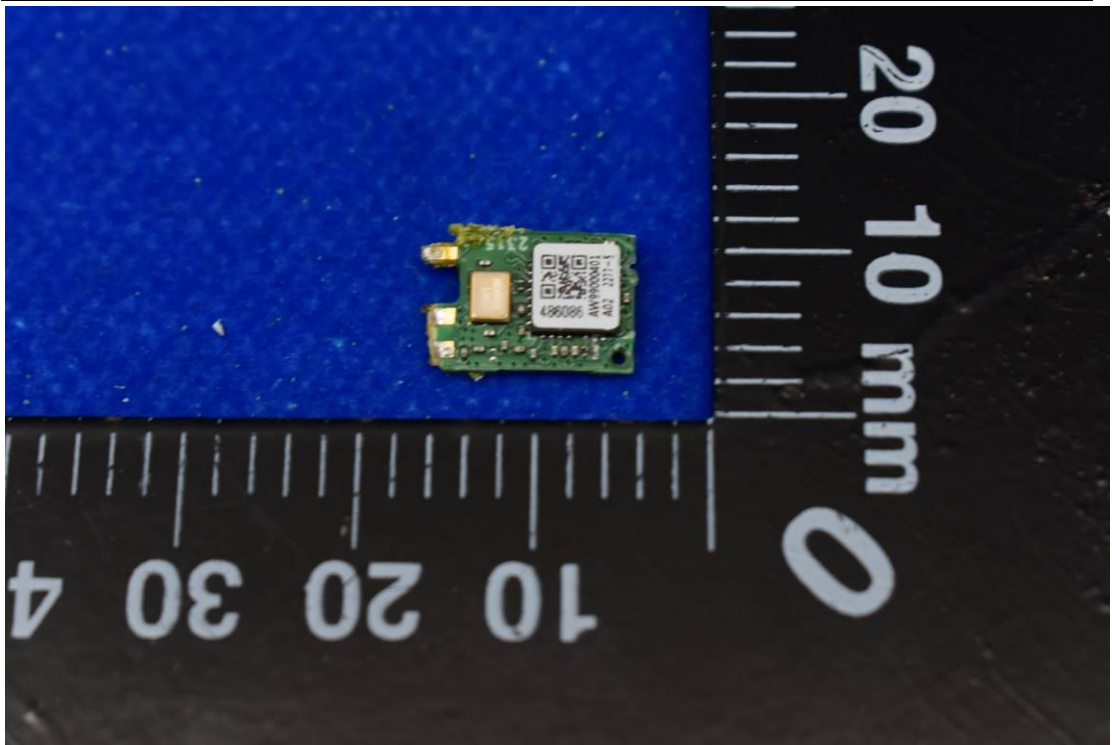

FCC ID: PUU-G25-DMSWI IC: 10798A-DMSWG25I

### Internal Photos

1. EUT uncover view

## 2. Antenna view