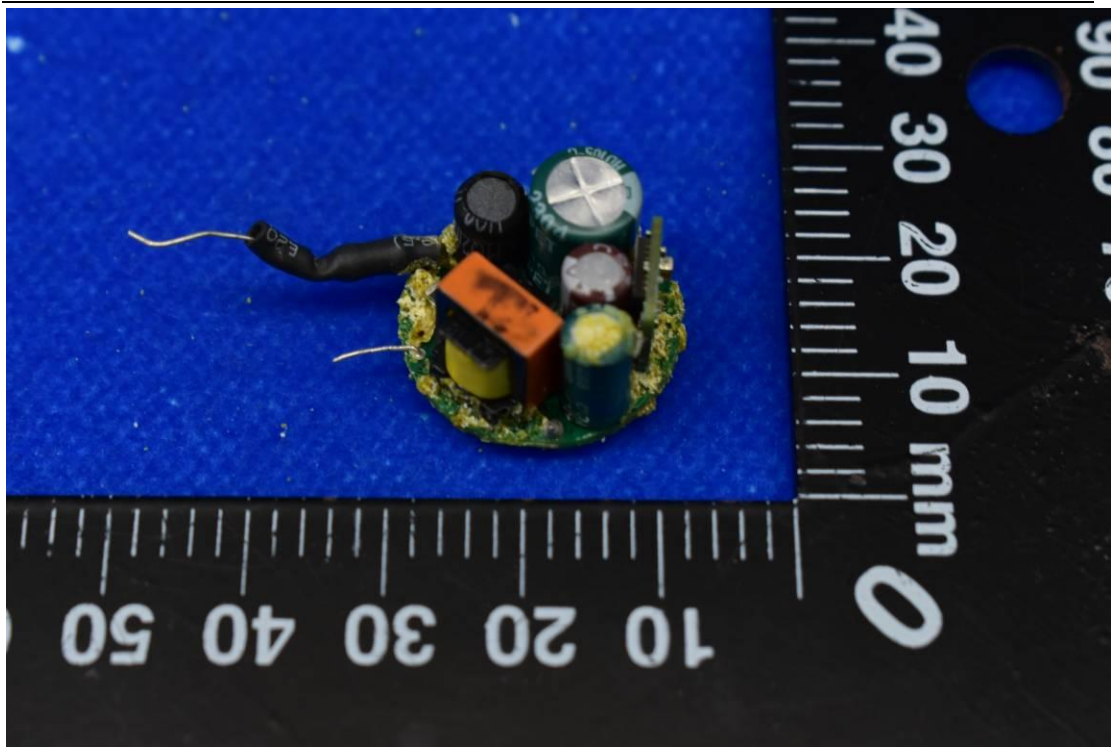

FCC ID: PUU-G25-DMSWI IC: 10798A-DMSWG25I

### Internal Photos

1. EUT uncover view

## 2. Antenna view