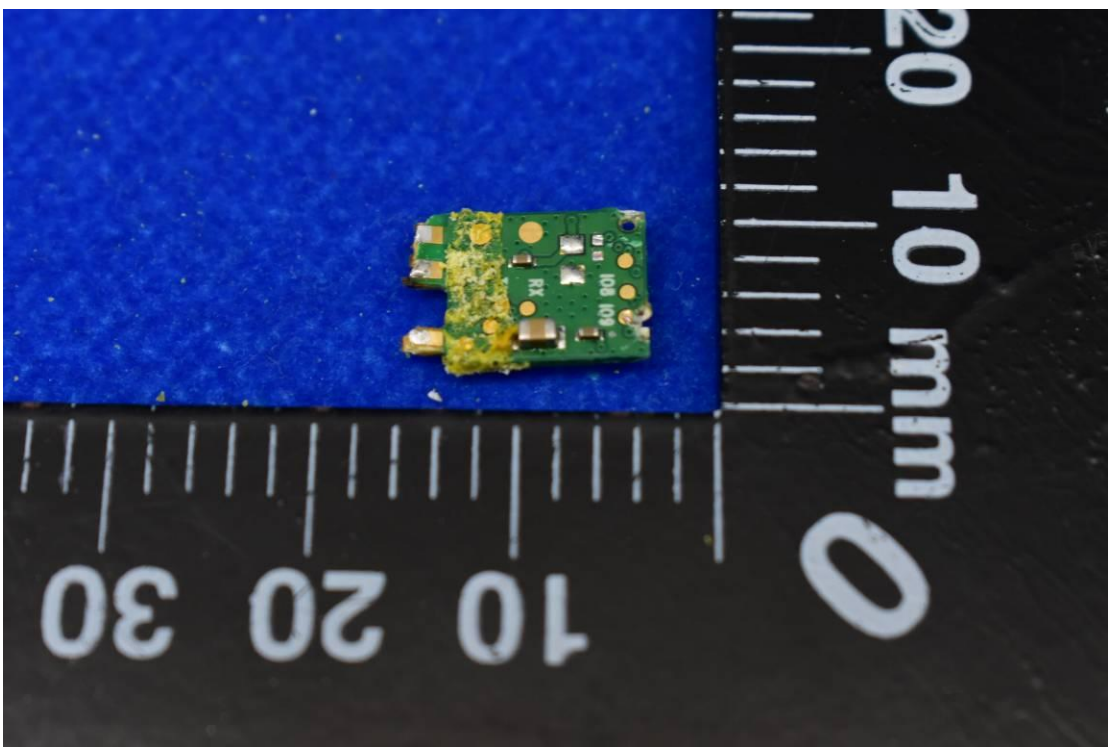

FCC ID: PUU-G25-DMSWI IC: 10798A-DMSWG25I

### Internal Photos

1. EUT uncover view

## 2. Antenna view