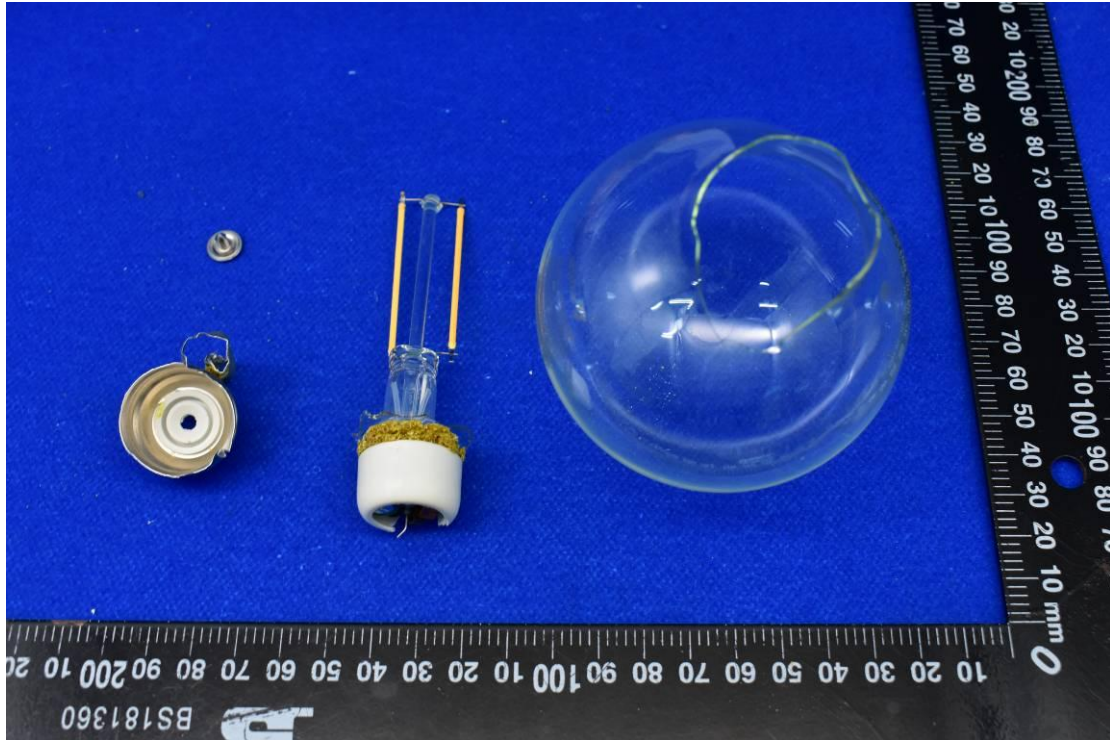

FCC ID: PUU-G25-DMSWI IC: 10798A-DMSWG25I

### Internal Photos

1. EUT uncover view

## 2. Antenna view