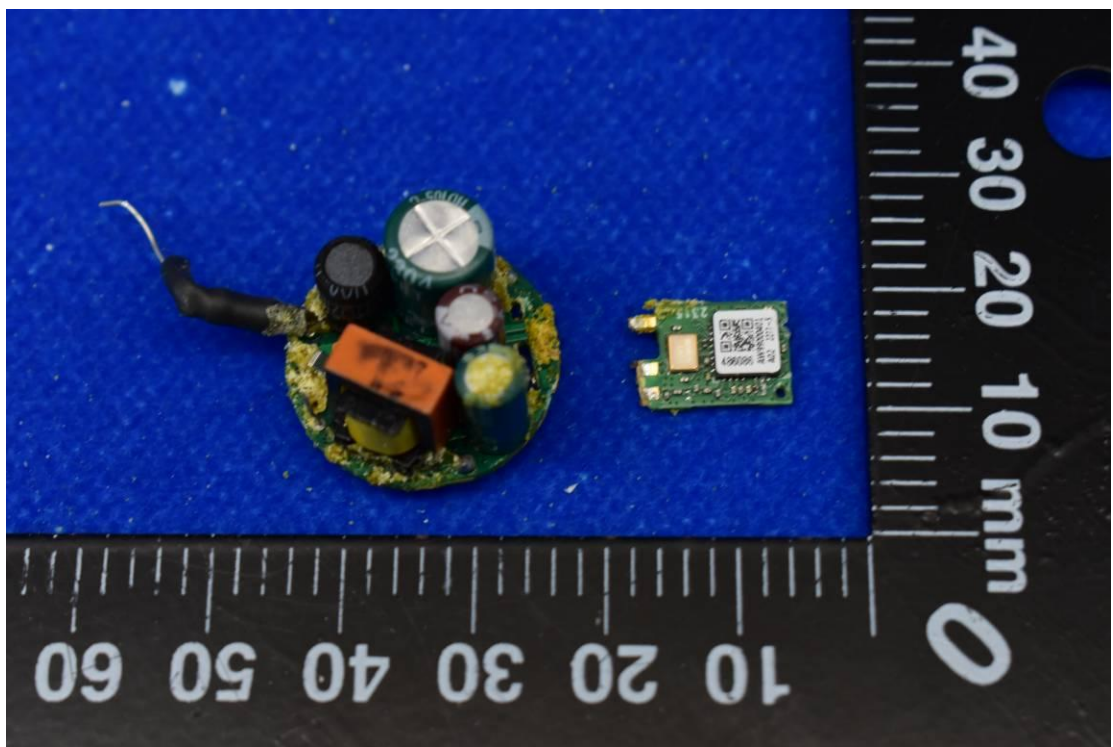

FCC ID: PUU-G25-DMSWI IC: 10798A-DMSWG25I

### Internal Photos

1. EUT uncover view

## 2. Antenna view