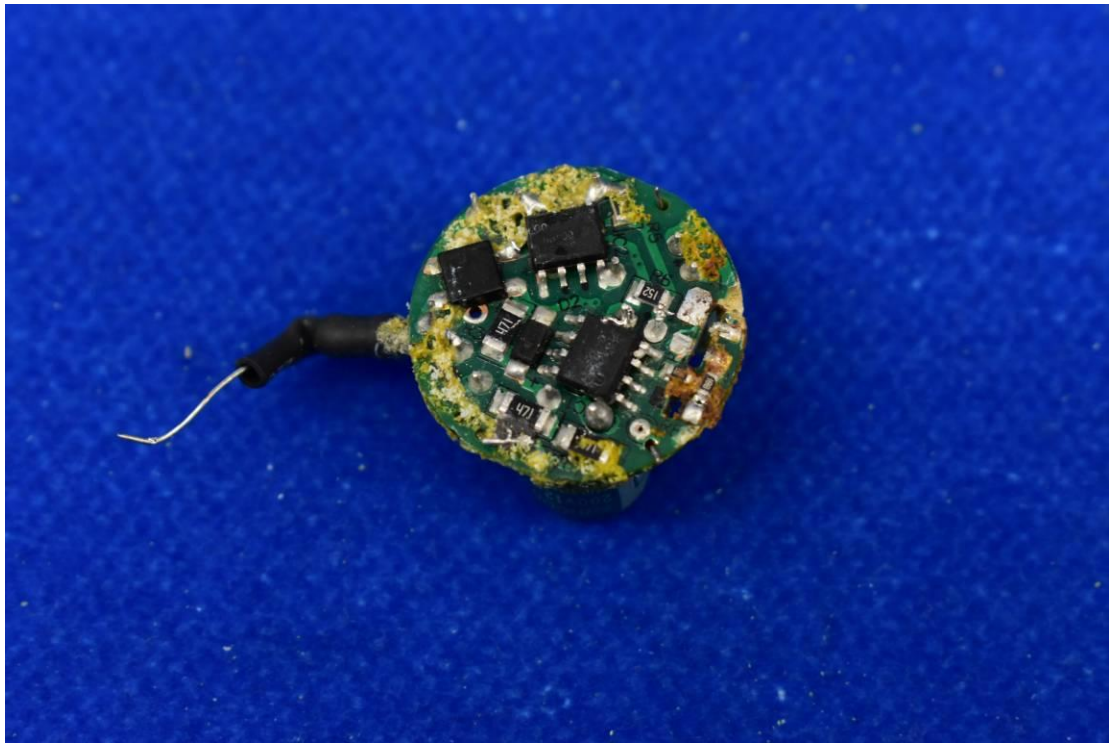

FCC ID: PUU-G25-DMSWI IC: 10798A-DMSWG25I

### Internal Photos

1. EUT uncover view

## 2. Antenna view