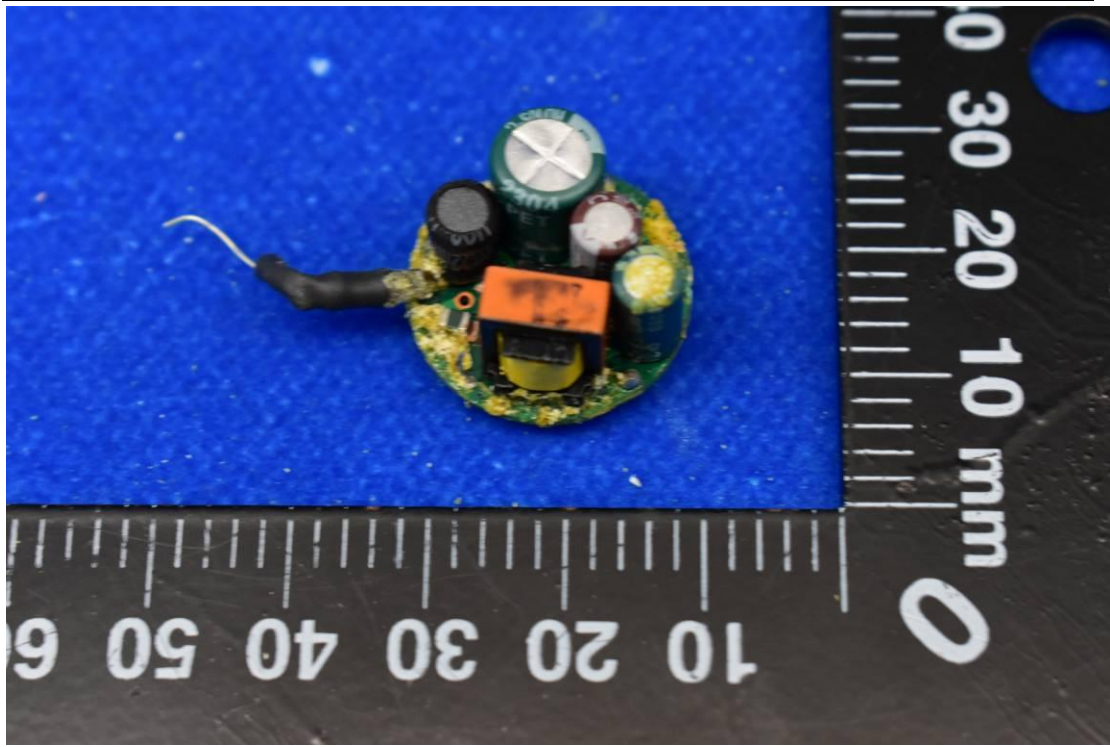

FCC ID: PUU-G25-DMSWI IC: 10798A-DMSWG25I

### Internal Photos

1. EUT uncover view

## 2. Antenna view