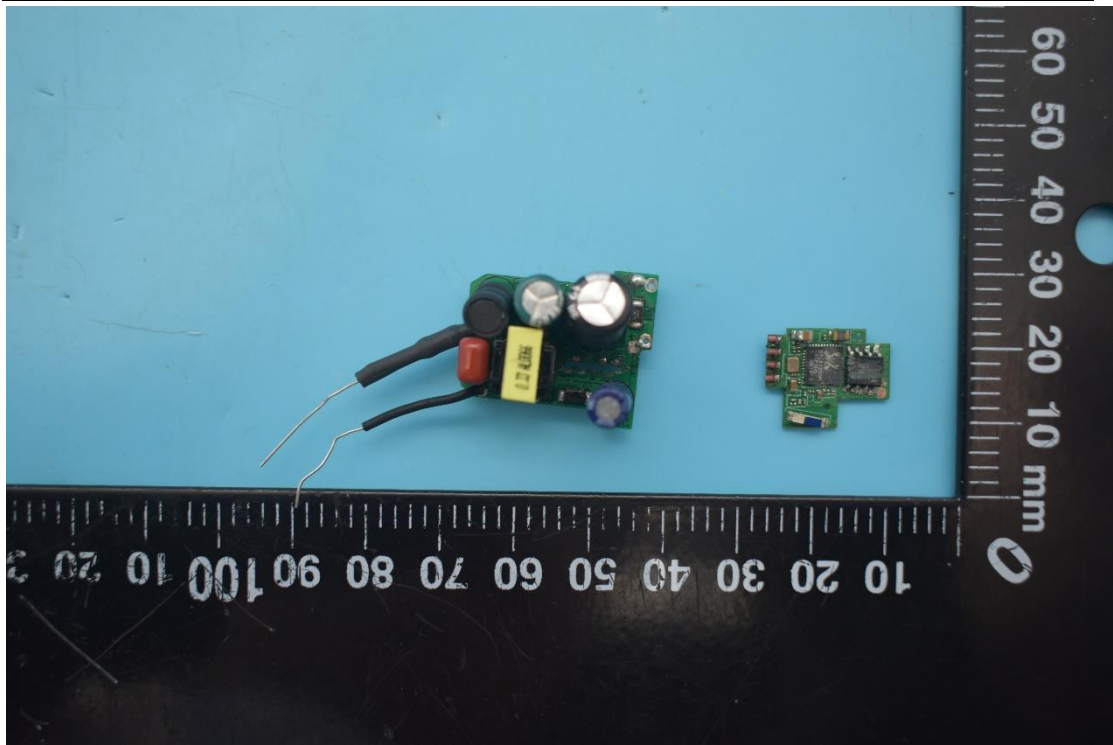

FCC ID: PUU-G25-DMSW, IC: 10798A-DMSWG25

Internal Photos

1. EUT uncover view

2. Antenna view