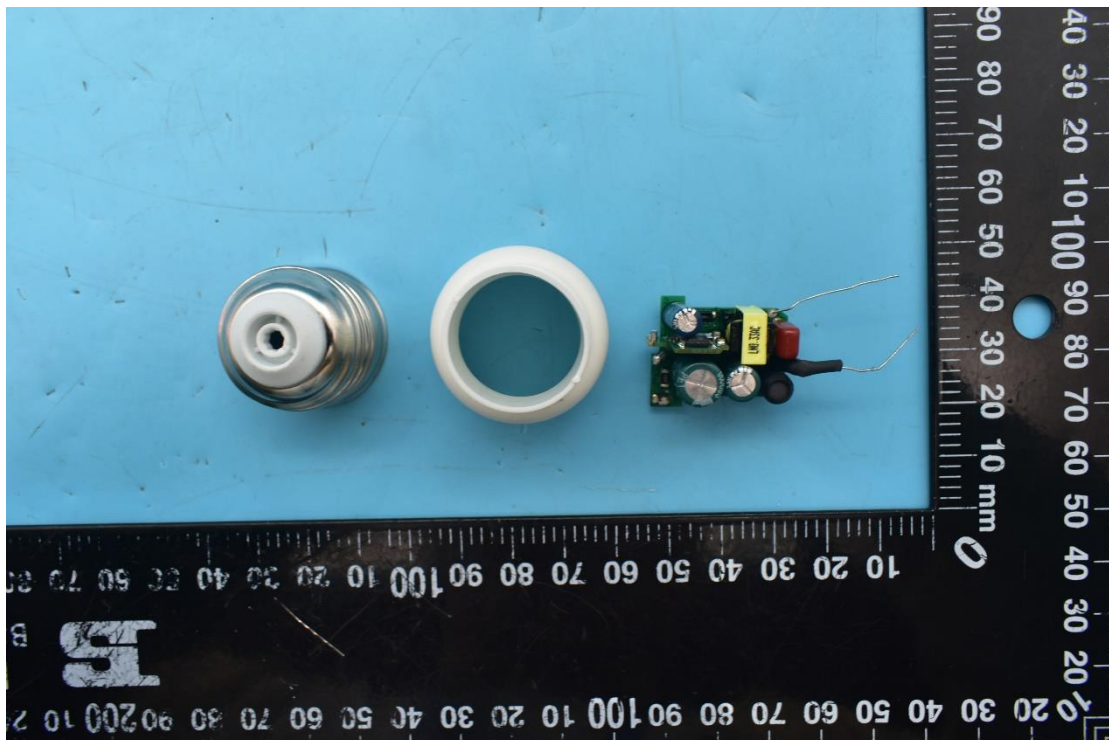

FCC ID: PUU-G25-DMSW, IC: 10798A-DMSWG25

Internal Photos

1. EUT uncover view

2. Antenna view