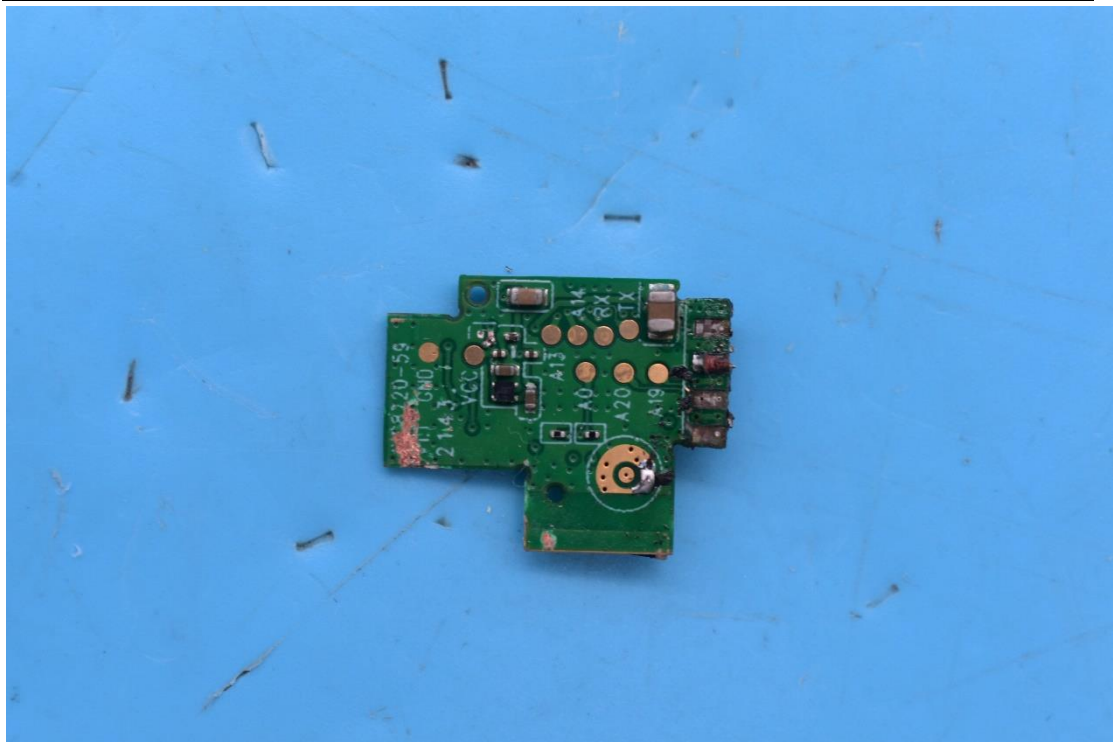

FCC ID: PUU-G25-DMSW, IC: 10798A-DMSWG25

Internal Photos

1. EUT uncover view

2. Antenna view