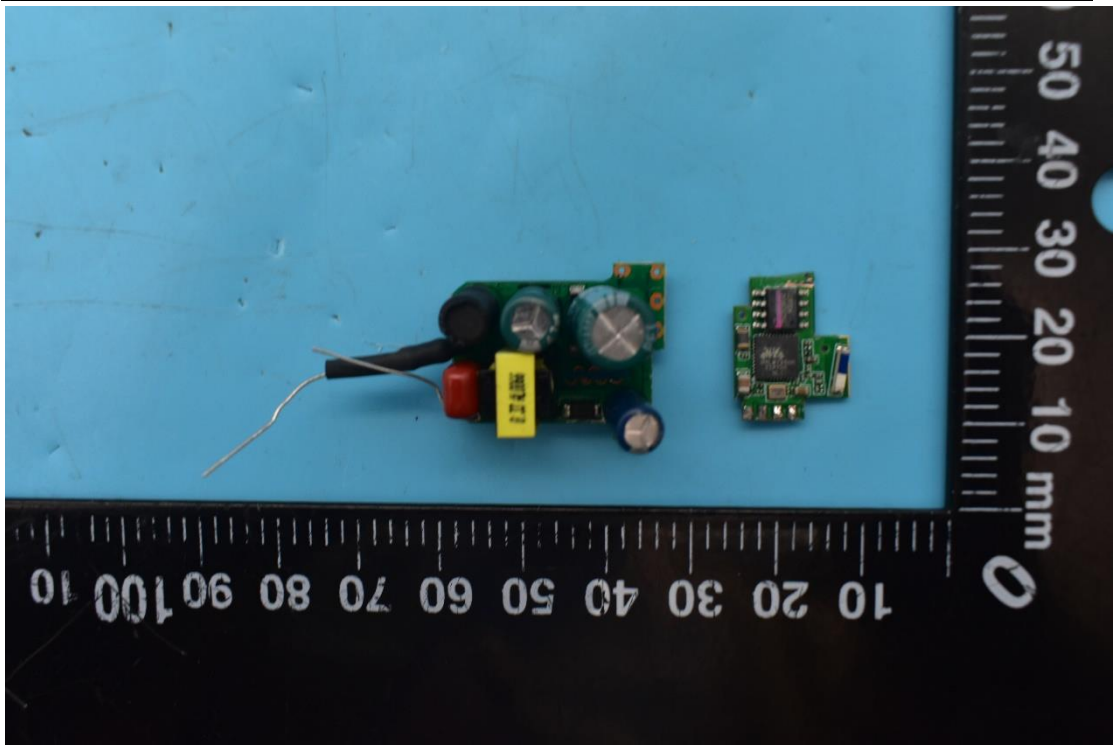

FCC ID: PUU-G25-DMFC, IC: 10798A-DMFCG25

Internal Photos

1. EUT uncover view

2. Antenna view