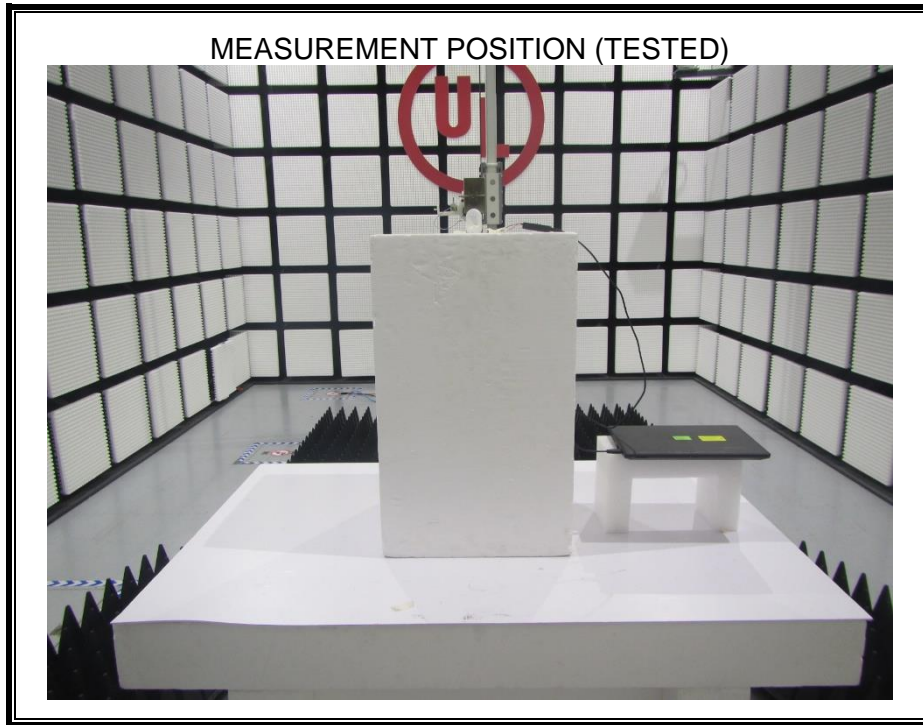

Appendix II

Setup Photographs

RADIATED RF MEASUREMENT SETUP (ABOVE 1 GHz)

MEASUREMENT POSITION (Y axis)

MEASUREMENT POSITION (Z axis)

RADIATED RF MEASUREMENT SETUP (30MHz~1GHz)

RADIATED RF MEASUREMENT SETUP (Below 30MHz)