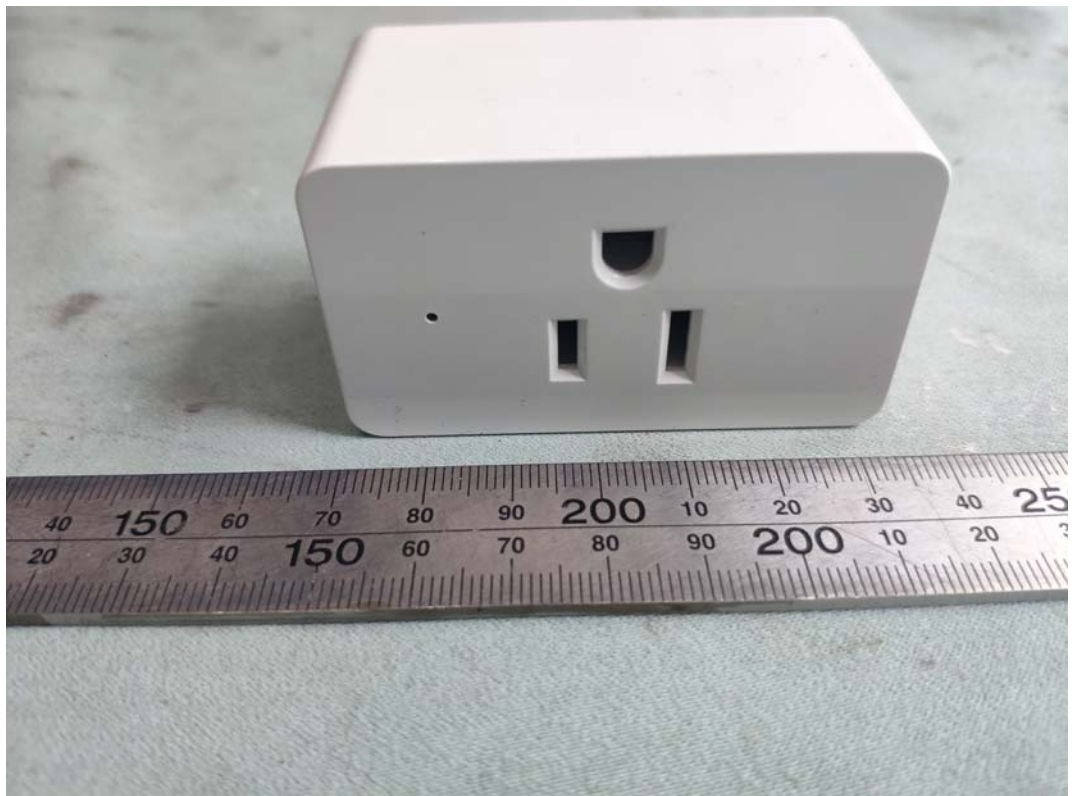

FIGURE 1
SMART PLUG (MODEL: CPLGSTDBLW1)(HVIN: CPLGSTDXCWIT)
GENERAL APPEARANCE (TOP VIEW)

FIGURE 2
SMART PLUG (MODEL: CPLGSTDBLW1)(HVIN: CPLGSTDXCWIT)
GENERAL APPEARANCE (FRONT VIEW)

FIGURE 3
SMART PLUG (MODEL: CPLGSTDBLW1)(HVIN: CPLGSTDXCWIT)
GENERAL APPEARANCE (LEFT VIEW)

FIGURE 4
SMART PLUG (MODEL: CPLGSTDBLW1)(HVIN: CPLGSTDXCWIT)
GENERAL APPEARANCE (BACK VIEW)

FIGURE 5
SMART PLUG (MODEL: CPLGSTDBLW1)(HVIN: CPLGSTDXCWIT)
GENERAL APPEARANCE (RIGHT VIEW)

FIGURE 6
SMART PLUG (MODEL: CPLGSTDBLW1)(HVIN: CPLGSTDXCWIT)
GENERAL APPEARANCE (BOTTOM VIEW)