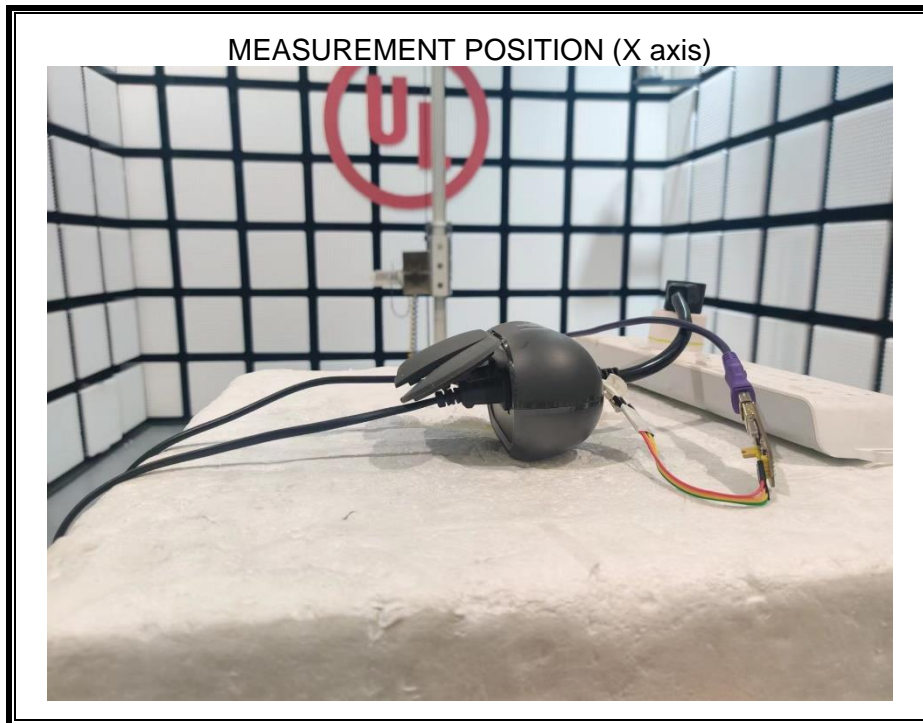

# **Setup Photographs**

RADIATED RF MEASUREMENT SETUP (ABOVE 1 GHz)

MEASUREMENT POSITION (Y axis)

MEASUREMENT POSITION (Z axis)

RADIATED RF MEASUREMENT SETUP (30MHz~1GHz)

RADIATED RF MEASUREMENT SETUP (Below 30MHz)

## POWERLINE CONDUCTED EMISSIONS MEASUREMENT SETUP