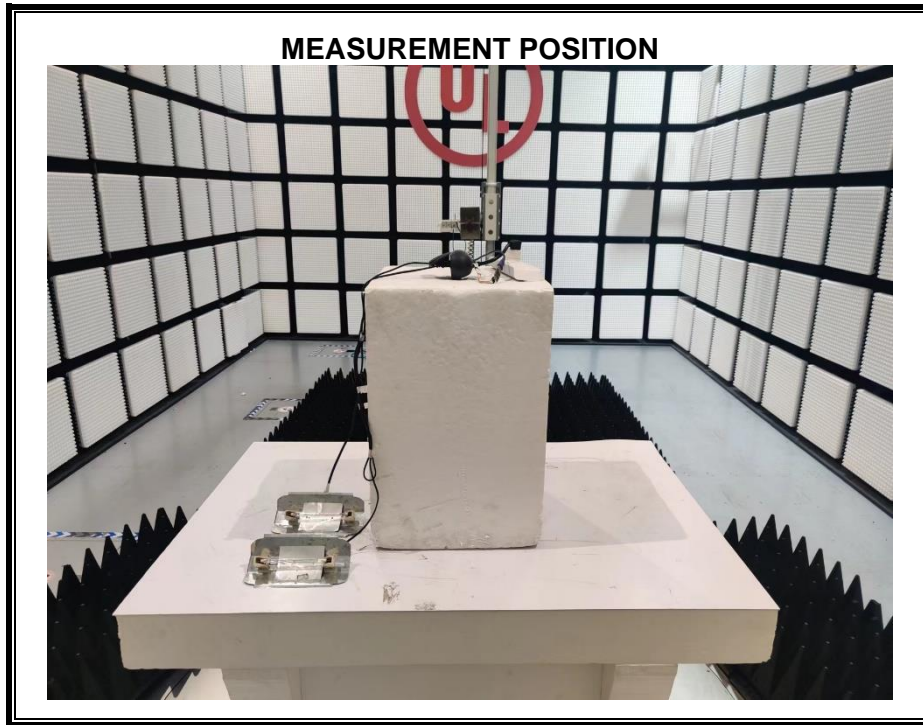

# **Setup Photographs**

RADIATED RF MEASUREMENT SETUP (ABOVE 1 GHz)

MEASUREMENT POSITION (Y axis)

MEASUREMENT POSITION (Z axis)

RADIATED RF MEASUREMENT SETUP (30MHz~1GHz)

RADIATED RF MEASUREMENT SETUP (Below 30MHz)

## POWERLINE CONDUCTED EMISSIONS MEASUREMENT SETUP