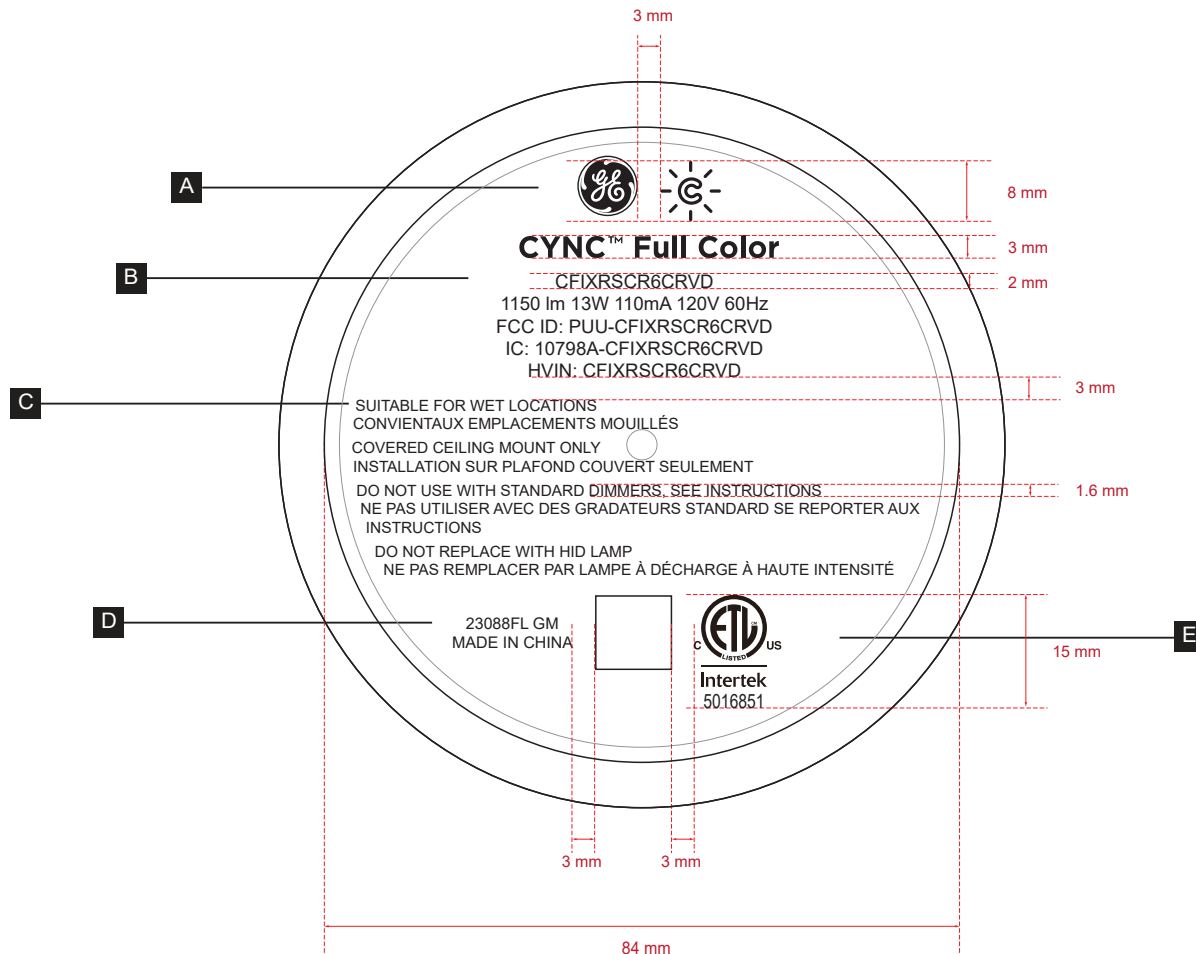

Label Location:

MONOGRAM DESIGN

6 inch Canless

PROJECT

COMPANY & LOCATION : GE Lighting Shanghai

PRODUCT CATEGORY : Fixture

SKU DESCRIPTION : 6 inch Recessed Can

SKU CODE : xxxxxxx

UNITS:

mm

VERSION

01: 2023-05-19

02:

03:

04:

STATUS

DRAFT

SAMPLE

PRODUCTION

MONOGRAM DESIGN

6 inch Canless

PART	COLOR	TECHNIQUE	REMARKS	VERSION
A	GE & CYNC LOGO	Pantone 422C	Silk Screen	N/A
B	Product information	Pantone 422C	Silk Screen	N/A
C	Marking	Pantone 422C	Silk Screen	N/A
D	Manufacturer information	Pantone 422C	Silk Screen	N/A
E	Certificate	Pantone 422C	Silk Screen	N/A