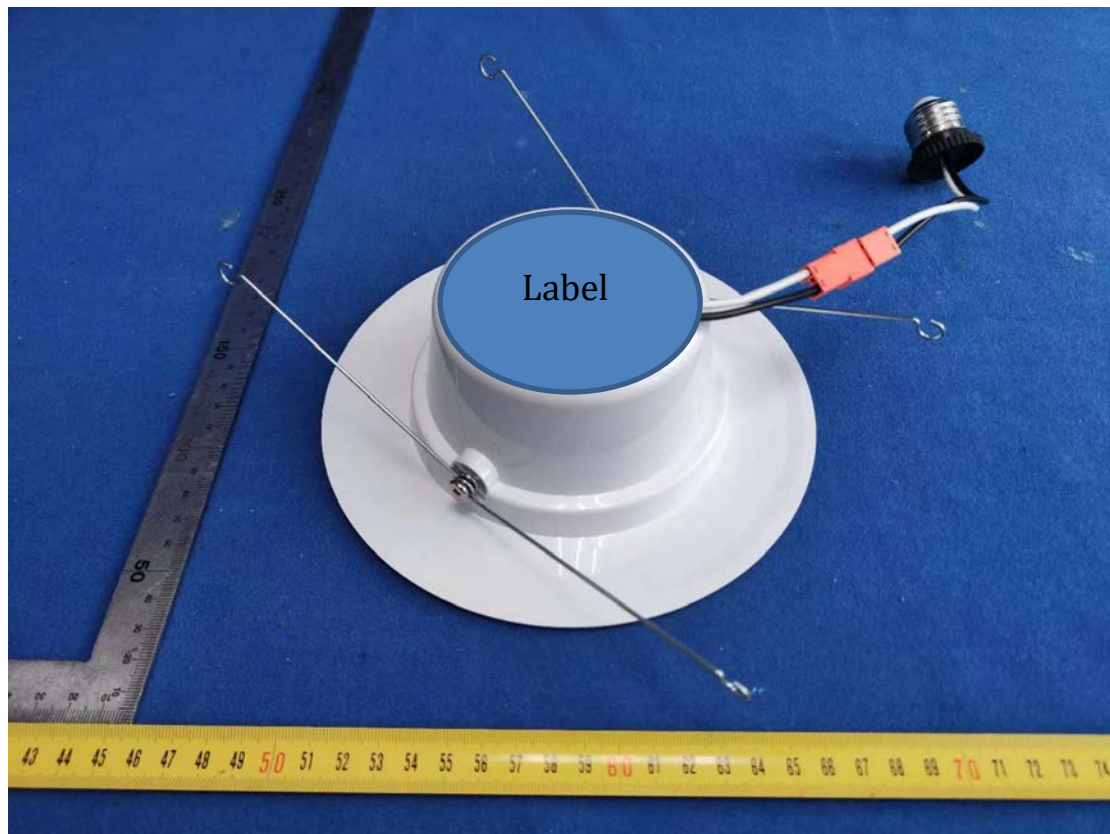

Label Location:

MONOGRAM DESIGN

6 inch Canless

PROJECT

COMPANY & LOCATION : GE Lighting Shanghai

PRODUCT CATEGORY : Fixture

SKU DESCRIPTION : 6 inch Recessed Can

SKU CODE : xxxxxxx