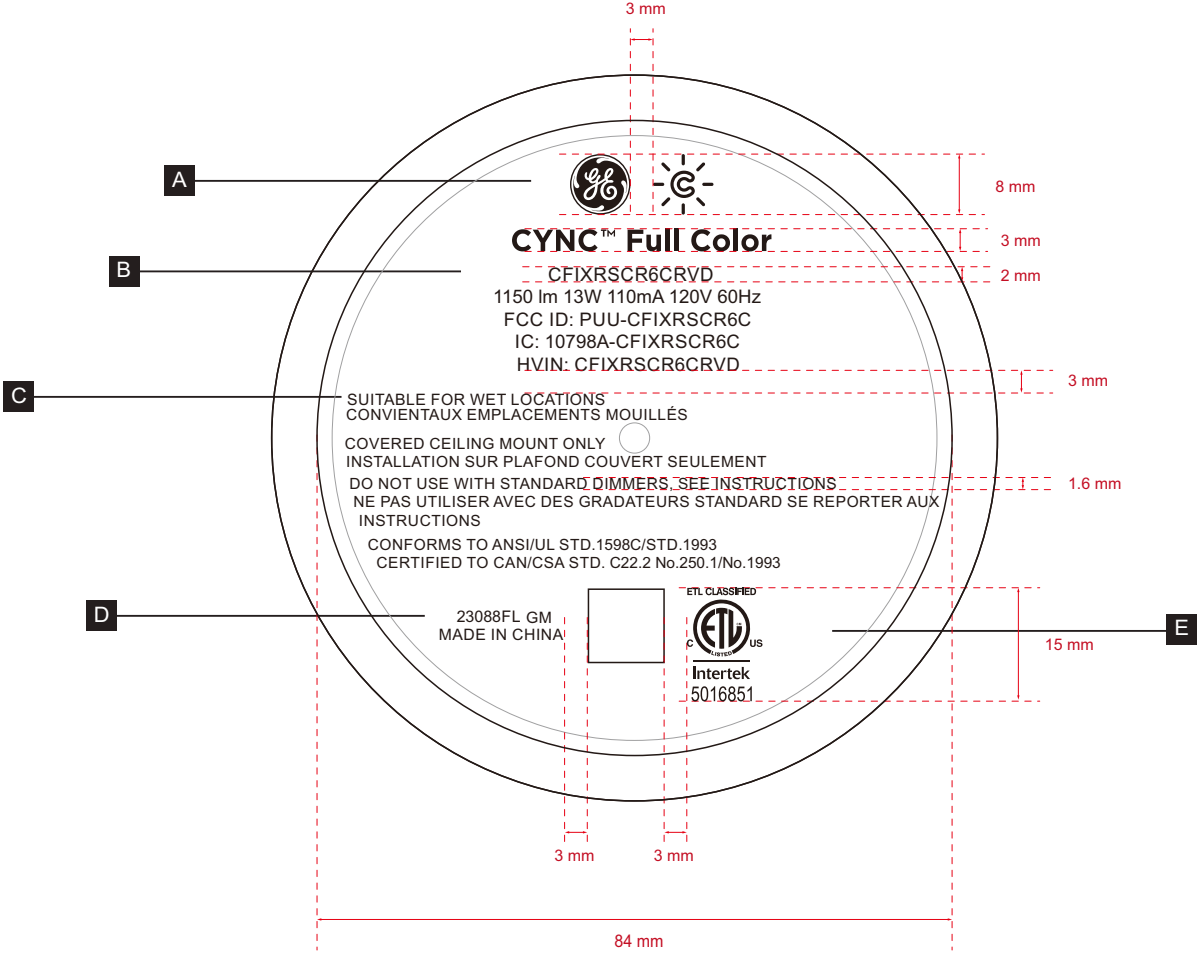

Label Location:

A

B

C

D

E

CYNC™ Full Color

CFIXRSCR6CRVD

1150 lm 13W 110mA 120V 60Hz

FCC ID: PUU-CFIXRSCR6C

IC: 10798A-CFIXRSCR6C

HVIN: CFIXRSCR6CRVD

SUITABLE FOR WET LOCATIONS
CONVIENTAUX EMPLACEMENTS MOUILLÉS

COVERED CEILING MOUNT ONLY
INSTALLATION SUR PLAFOND COUVERT SEULEMENT

23088FL GM
MADE IN CHINA

ETL CLASSIFIED

Intertek
5016851

84 mm

3 mm

3 mm

8 mm

3 mm

2 mm

3 mm

1.6 mm

15 mm