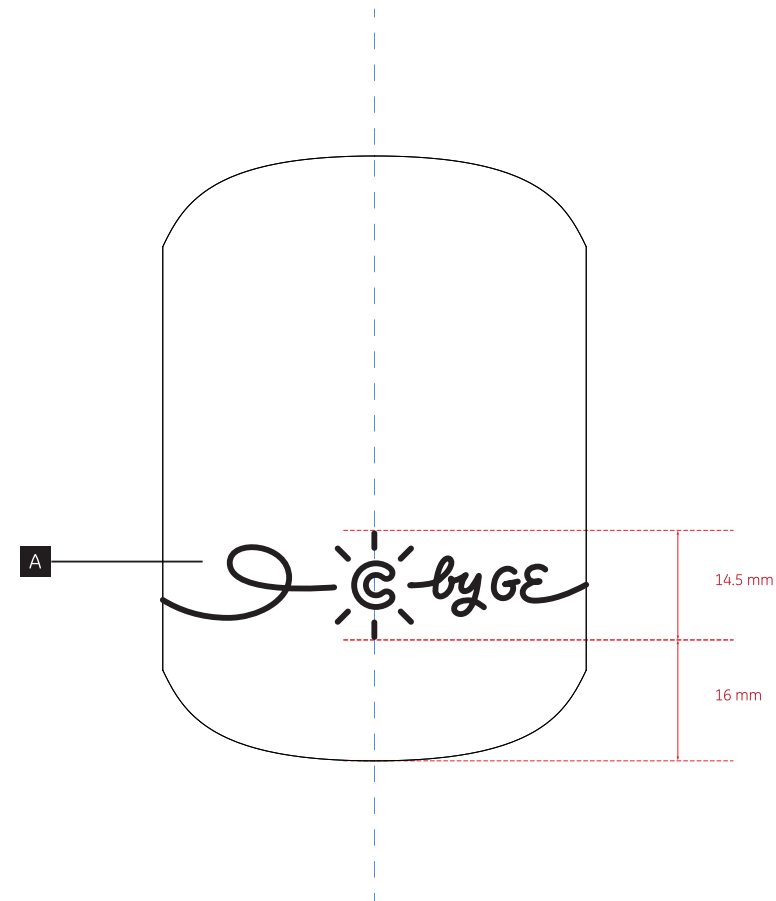

GENERAL

SCALE:
 100%
 UNITS:
 mm

VERSION

01: 2017-03-15
 02: 2017-04-14
 03: 2017-05-05
 04:

STATUS

DRAFT
SAMPLE
 PRODUCTION

Front

Side