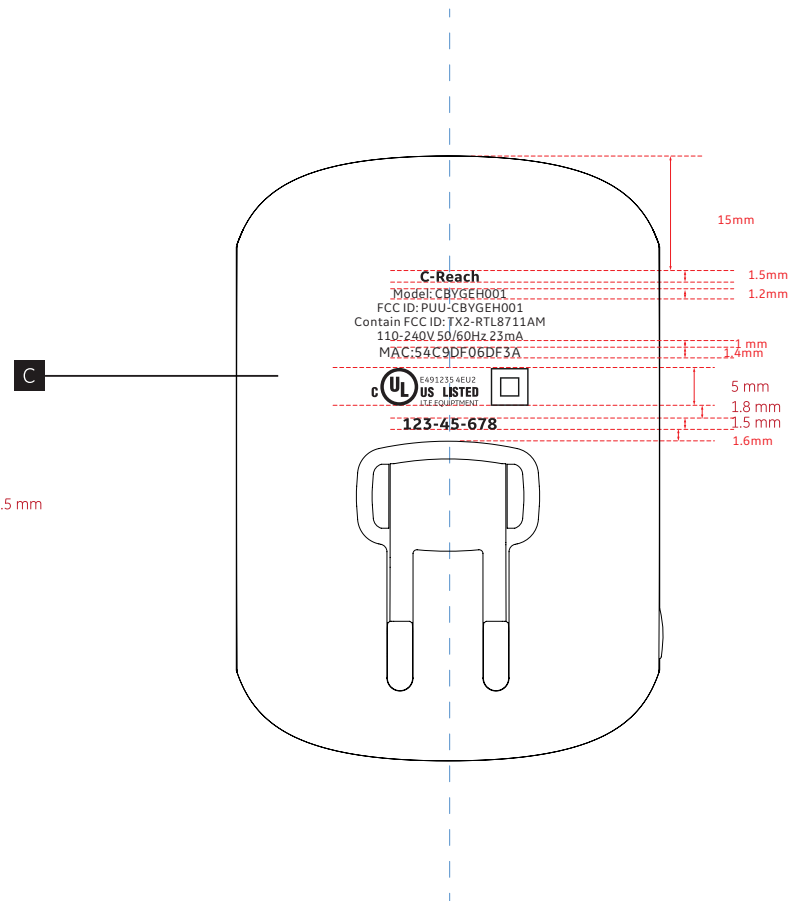

PROJECT

COMPANY & LOCATION : GE Lighting Shanghai
 PRODUCT CATEGORY : C by GE
 SKU DESCRIPTION : XXXXXXXXXX
 SKU CODE : XXXXXXXXXX

PROJECT TEAM

DOCUMENT CREATOR: Jean Chen
 PRODUCT DESIGNER: Jean Chen
 PROJECT MANAGER:
 MECHANICAL ENGINEER:

GENERAL

SCALE:
 100%
 UNITS:
 mm

VERSION

01: 2017-03-15
 02: 2017-04-14
 03: 2017-05-05
 04:

STATUS

DRAFT
SAMPLE
 PRODUCTION

Front

Side