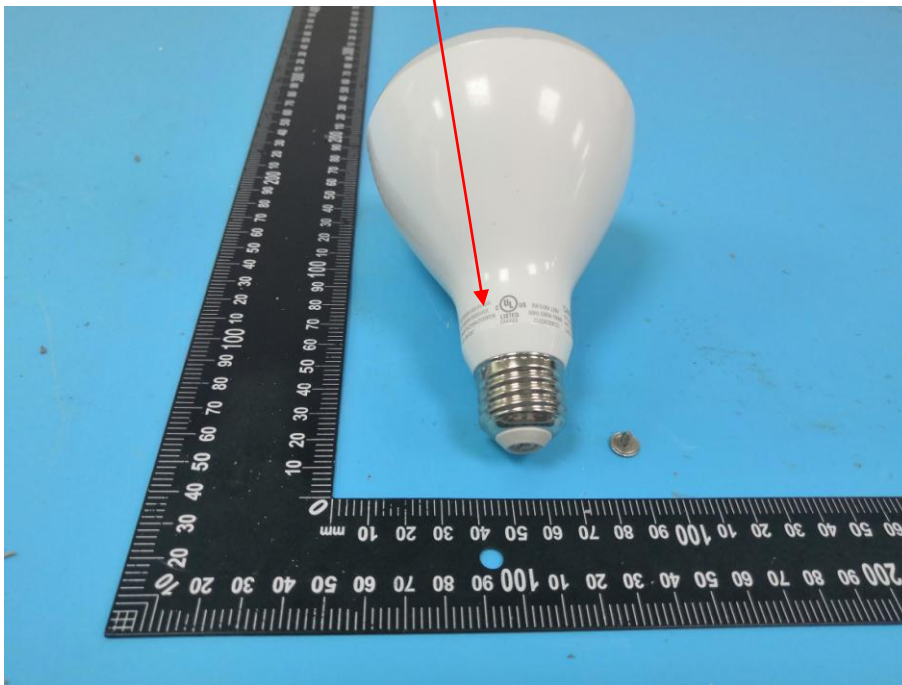

EXHIBIT A - FCC ID LABEL AND LOCATION

FCC ID Label

Direct Connect

byGE
Full Color

FCC ID: PUU-BR30-DMFC
IC: 10798A-DMFCBR30
MADE IN CHINA YYDDDDIN
LED LAMP 3ZK7

LISTED
EXXXXX

750 LUMENS
9W 0.09A 120V
60Hz 2000K-7000K
CLEDR309CD1

CAUTION: DO NOT USE WITH STANDARD DIMMERS, SEE INSTRUCTIONS -NOT FOR TOTALLY ENCLOSED LUMINAIRES-SUITABLE FOR DAMP LOCATIONS **ATTENTION:** NE PAS UTILISER AVEC DES GRADATEURS STANDARD. SE REPORTER AUX INSTRUCTIONS-PAS POUR LES LUMINAIRES TOTALEMENT FERMÉS-CONVIENT AUX EMPLACEMENTS HUMIDES

FCC ID Label Location Information

The label shown shall be permanently affixed at a conspicuous location on the device and be readily visible to the user at the time purchase (Labeling requirements per 2.925)