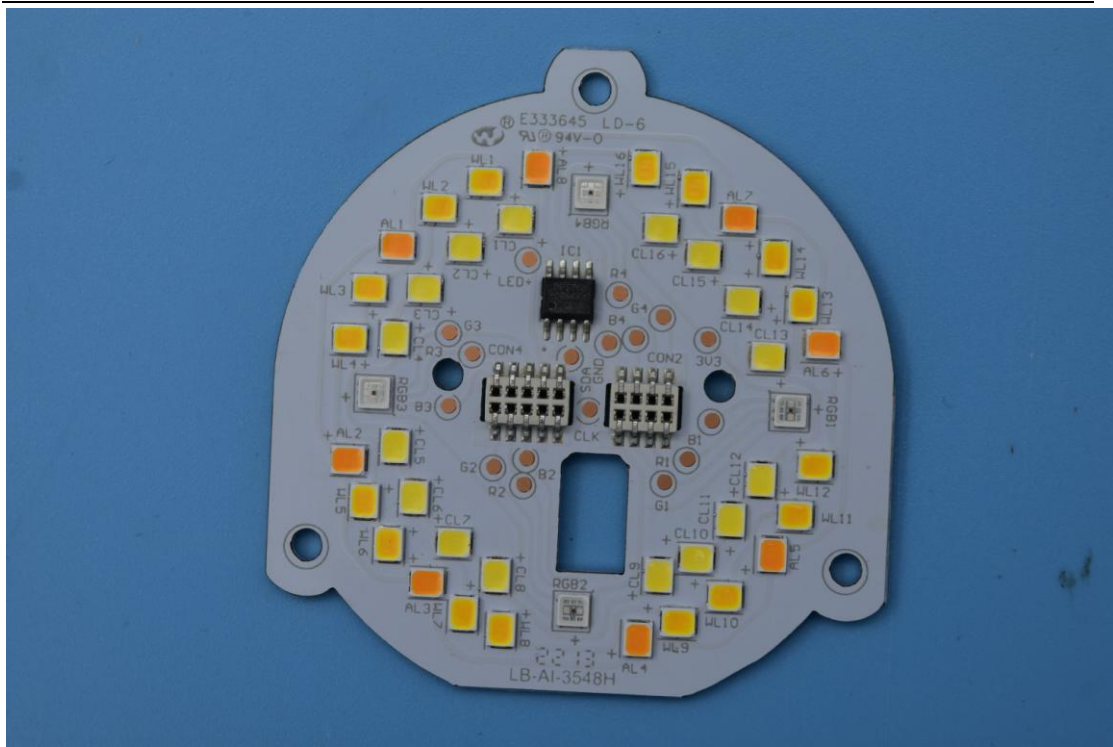

FCC ID: PUU-BR30-DMEN, IC: 10798A-DMENBR30

## Internal Photos

### 1. EUT uncover view

## 2. Antenna view