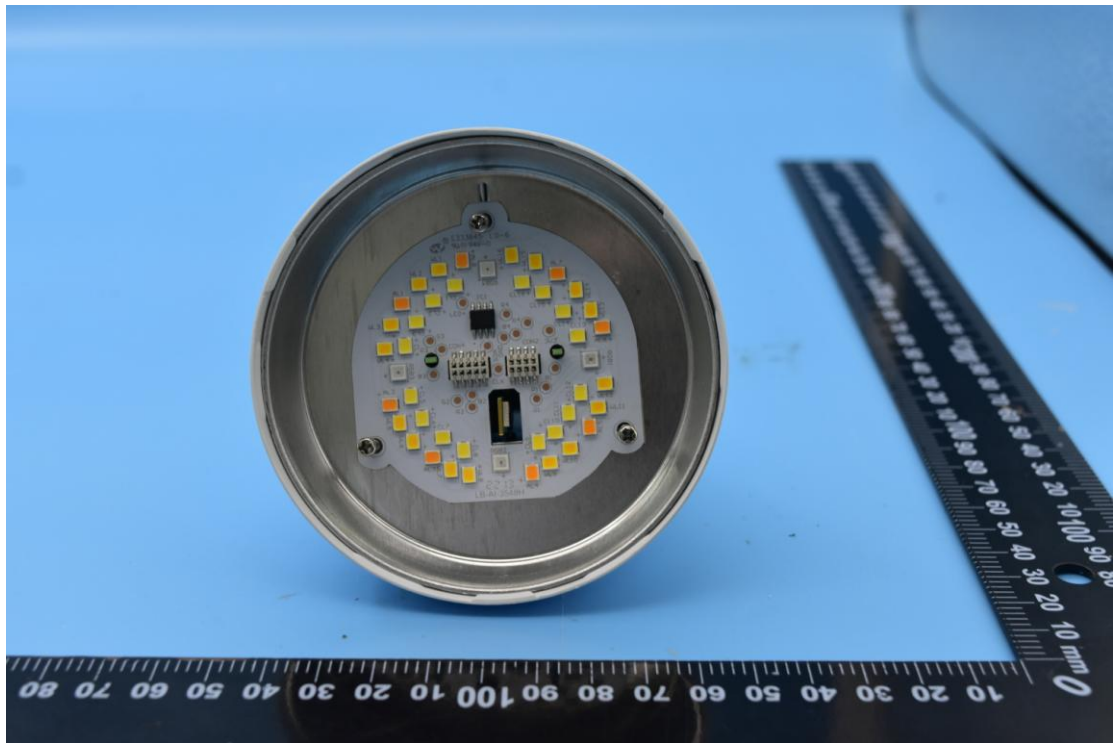

FCC ID: PUU-BR30-DMEN, IC: 10798A-DMENBR30

## Internal Photos

## 2. Antenna view