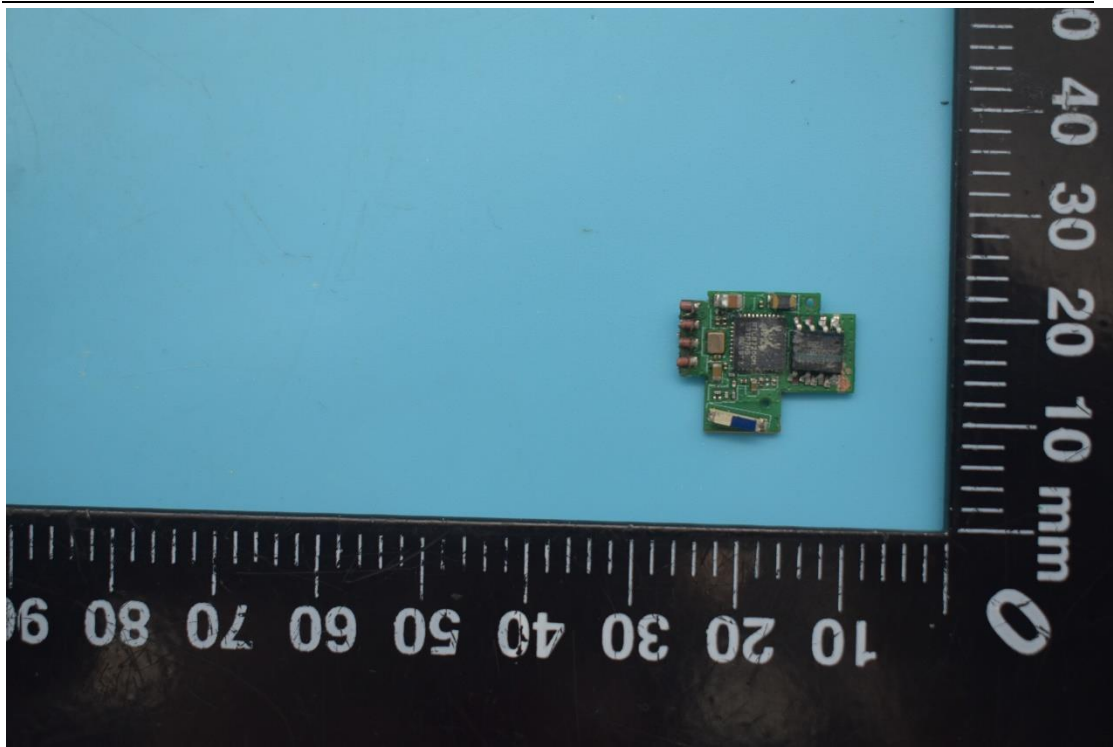

FCC ID:PUU-BM-DMSW, IC:10798A-DMSWBM

Internal Photos

1. EUT uncover view

2. Antenna view