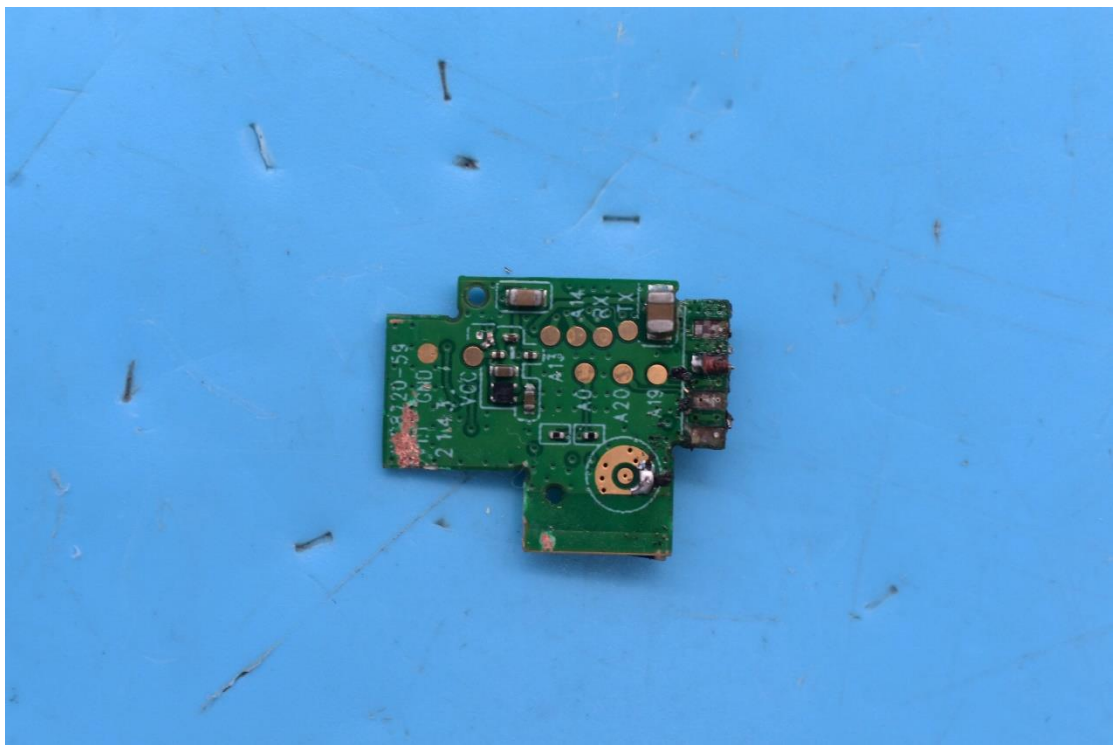

FCC ID:PUU-BM-DMSW, IC:10798A-DMSWBM

Internal Photos

1. EUT uncover view

2. Antenna view