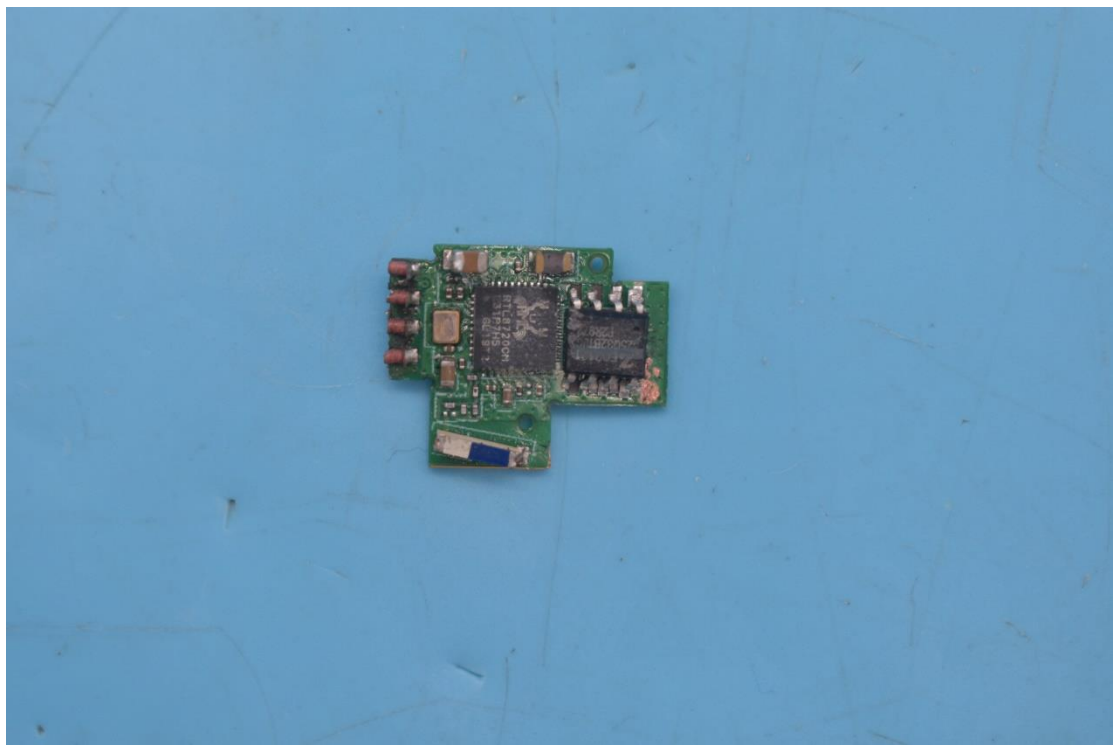

FCC ID:PUU-BM-DMSW, IC:10798A-DMSWBM

Internal Photos

1. EUT uncover view

2. Antenna view