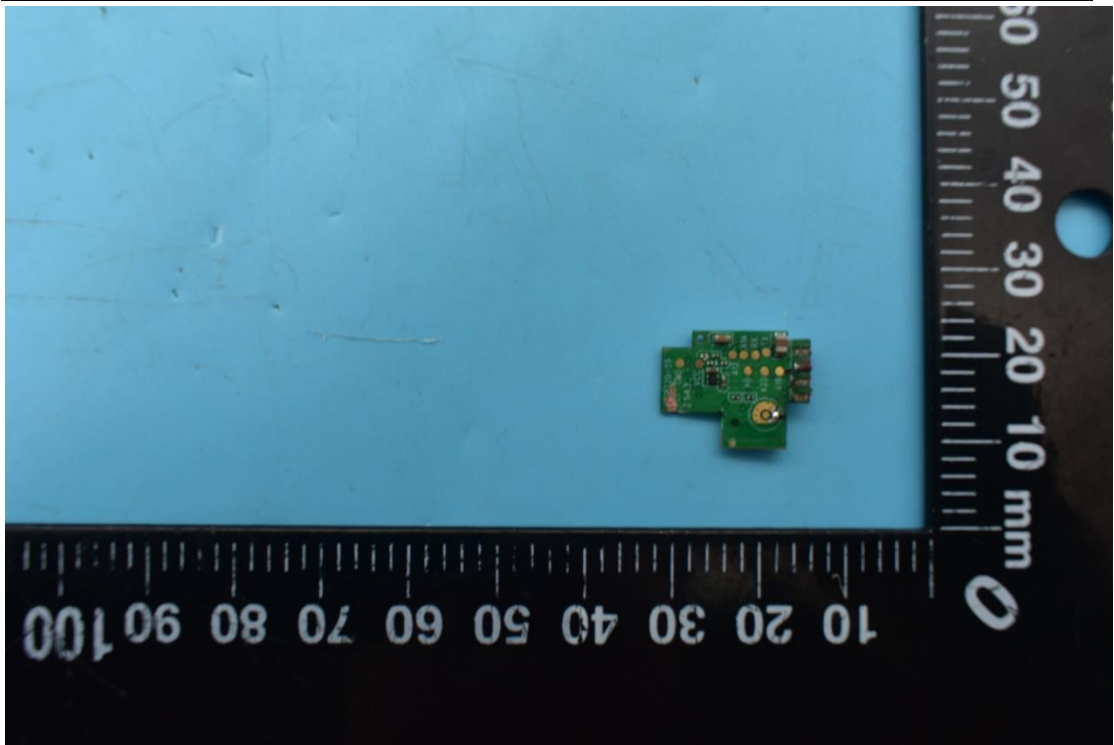

FCC ID:PUU-BM-DMSW, IC:10798A-DMSWBM

Internal Photos

1. EUT uncover view

2. Antenna view