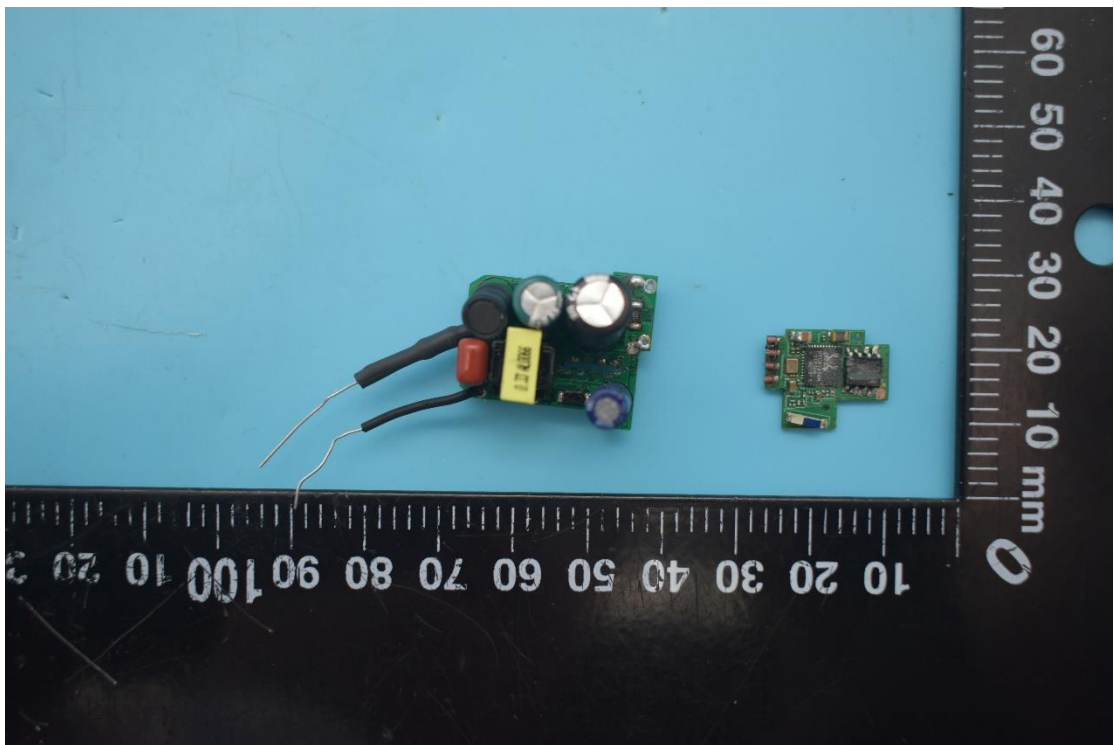

FCC ID:PUU-BM-DMSW, IC:10798A-DMSWBM

Internal Photos

1. EUT uncover view

2. Antenna view