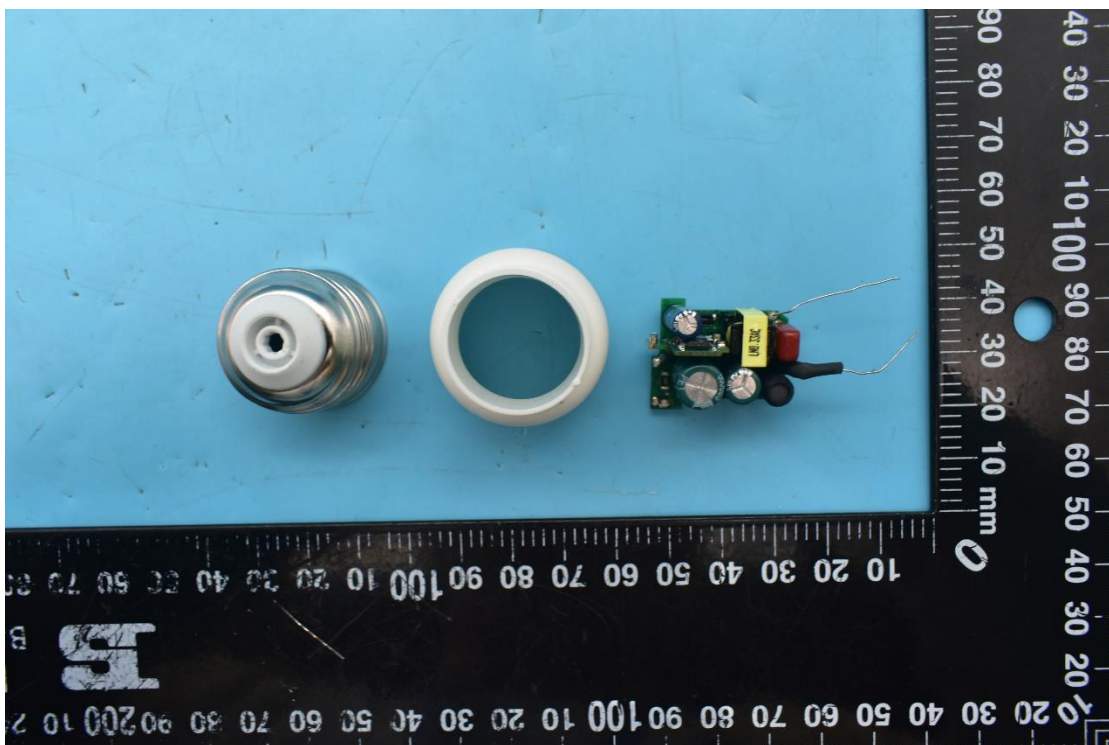

FCC ID:PUU-BM-DMSW, IC:10798A-DMSWBM

Internal Photos

1. EUT uncover view

2. Antenna view