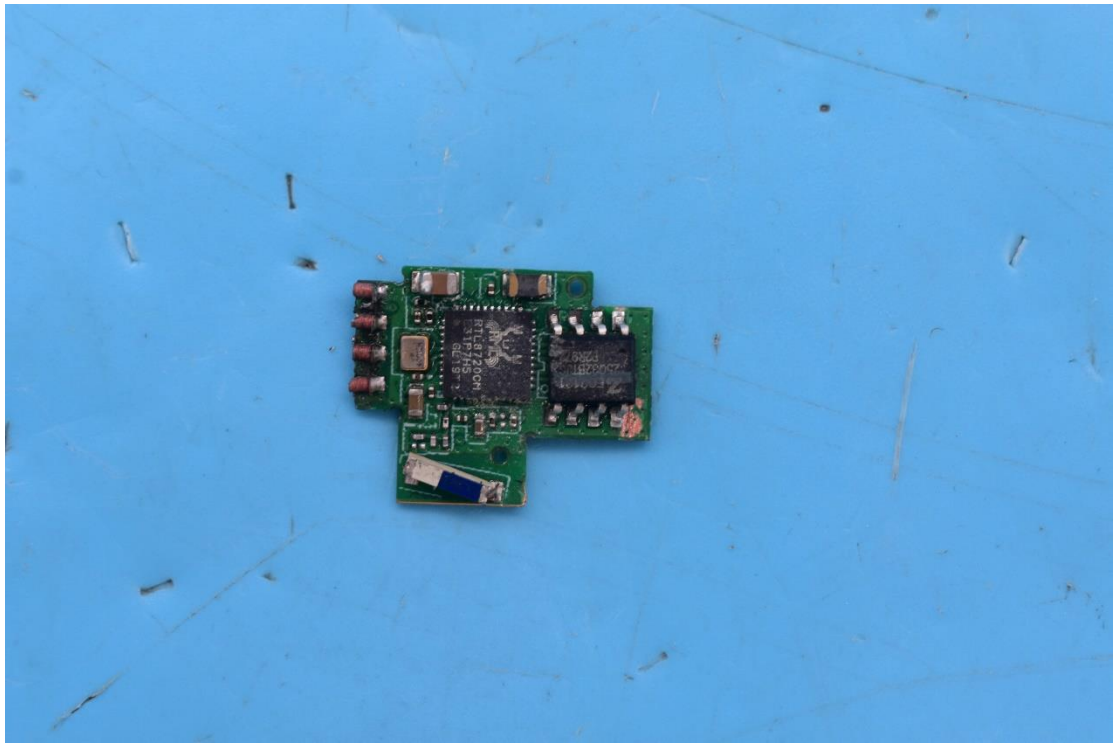

FCC ID:PUU-BM-DMSW, IC:10798A-DMSWBM

Internal Photos

1. EUT uncover view

2. Antenna view