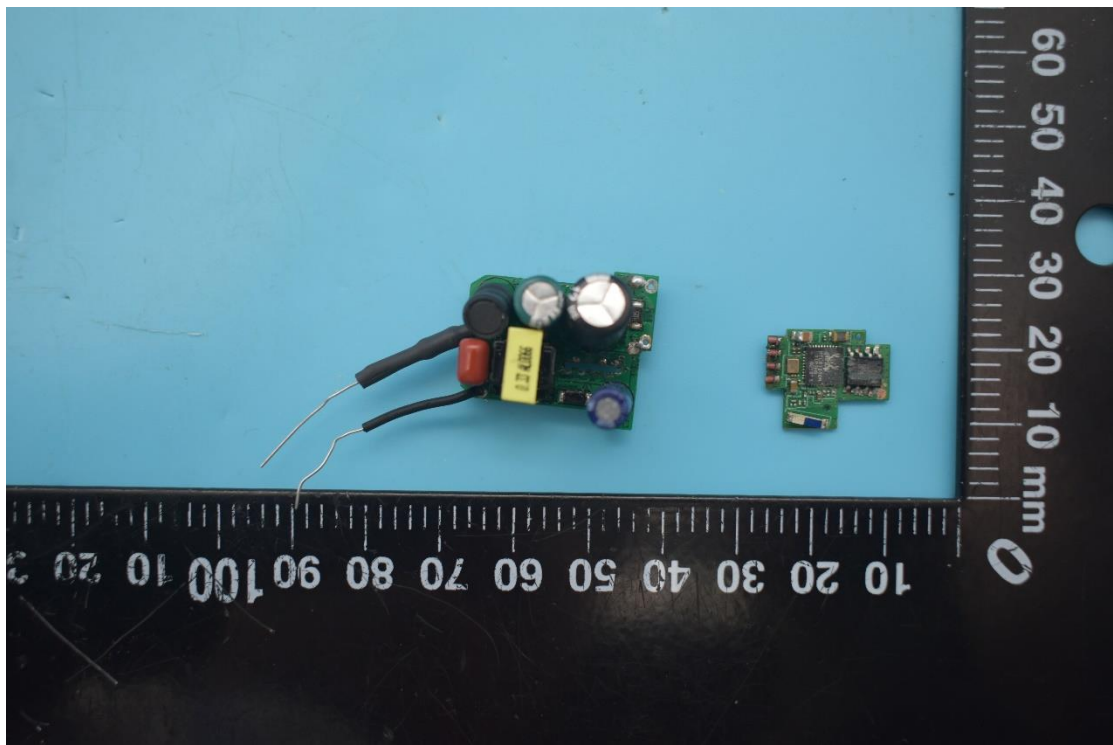

FCC ID:PUU-BC-DMSW, IC:10798A-DMSWBC

Internal Photos

1. EUT uncover view

2. Antenna view