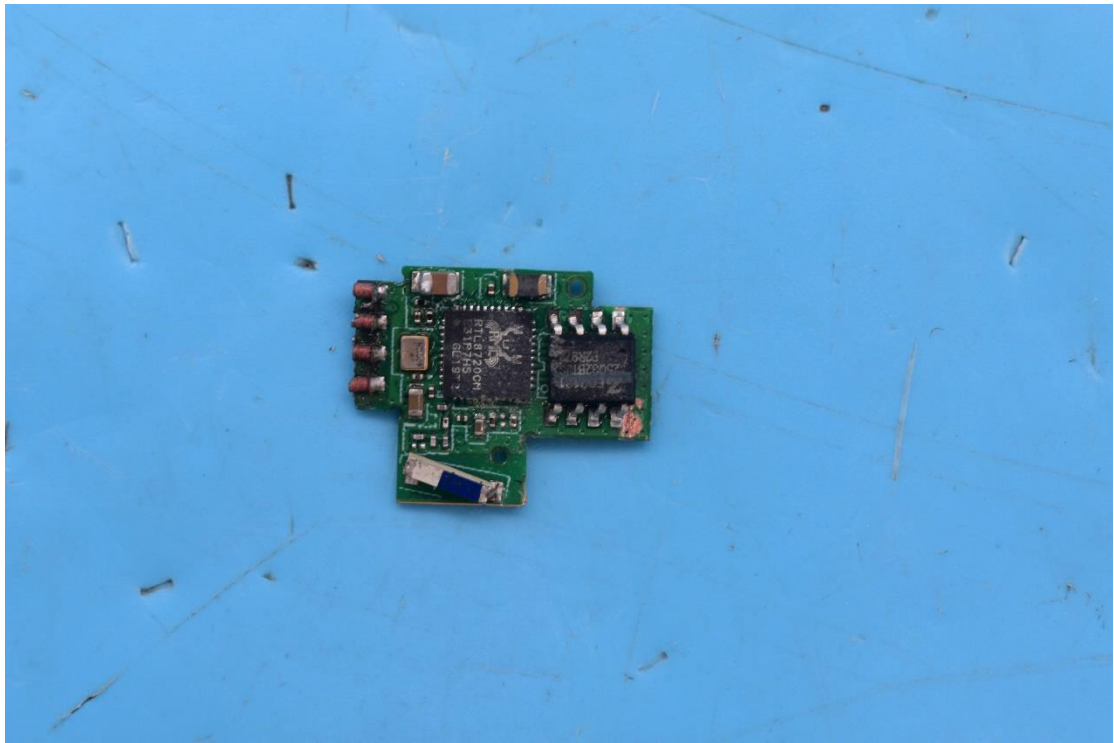

FCC ID:PUU-BC-DMSW, IC:10798A-DMSWBC

Internal Photos

1. EUT uncover view

2. Antenna view