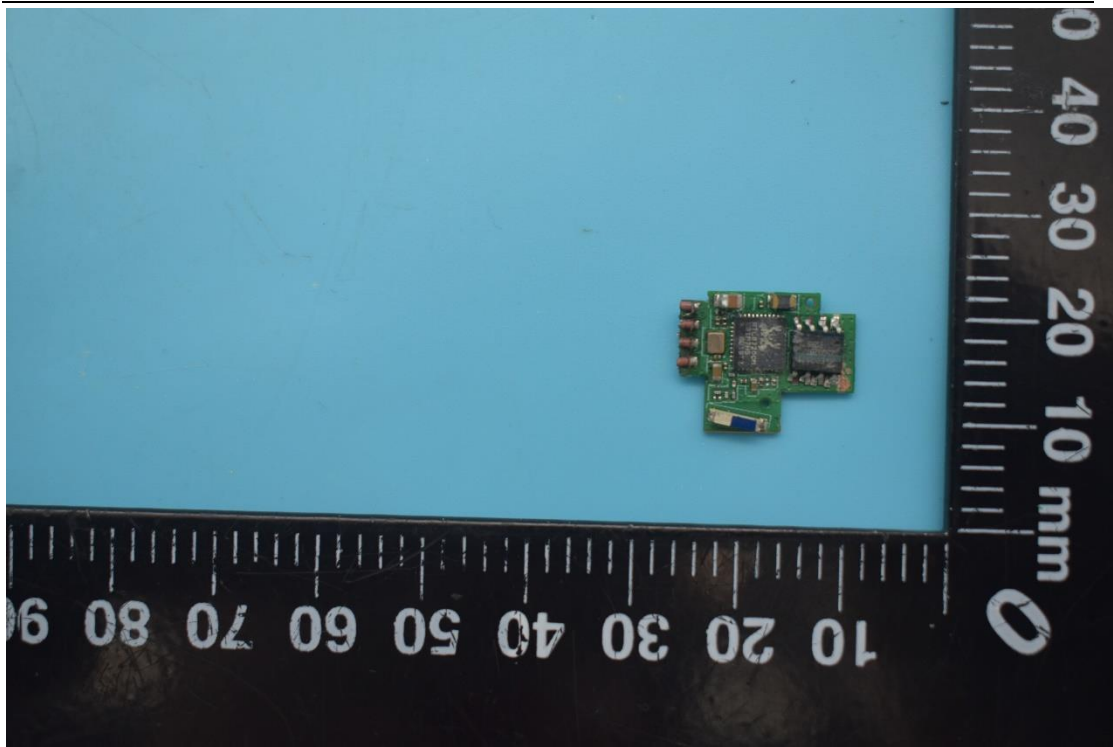

FCC ID:PUU-BC-DMSW, IC:10798A-DMSWBC

Internal Photos

1. EUT uncover view

2. Antenna view