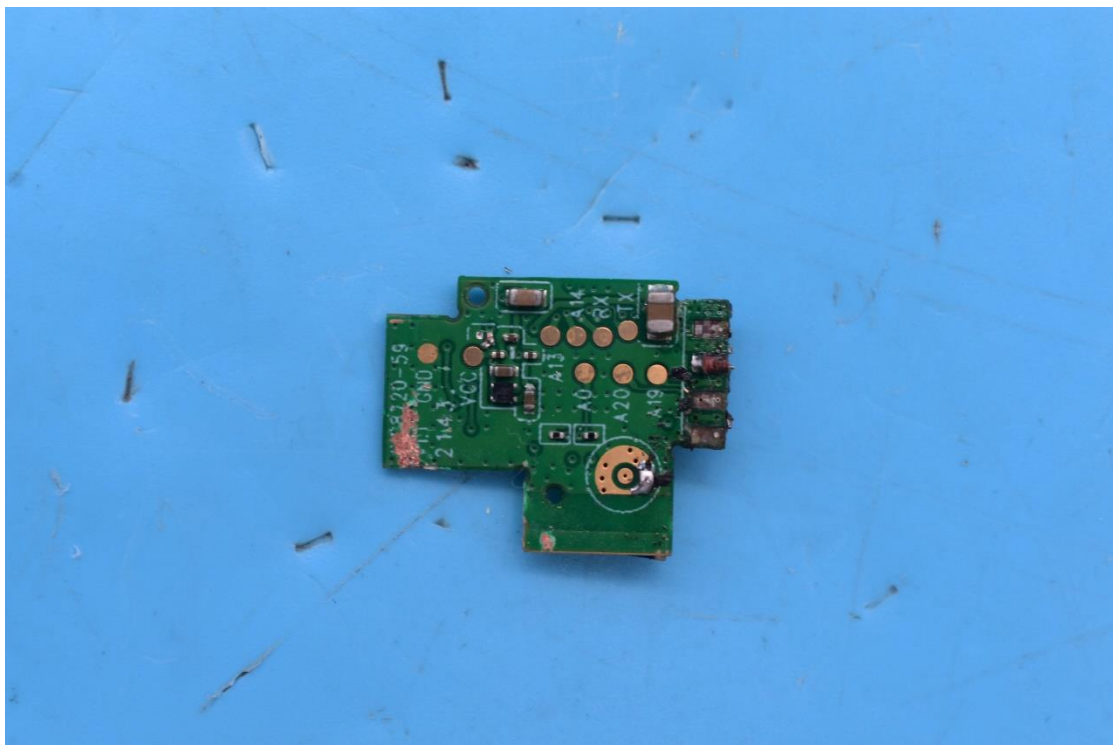

FCC ID:PUU-BC-DMSW, IC:10798A-DMSWBC

Internal Photos

1. EUT uncover view

2. Antenna view