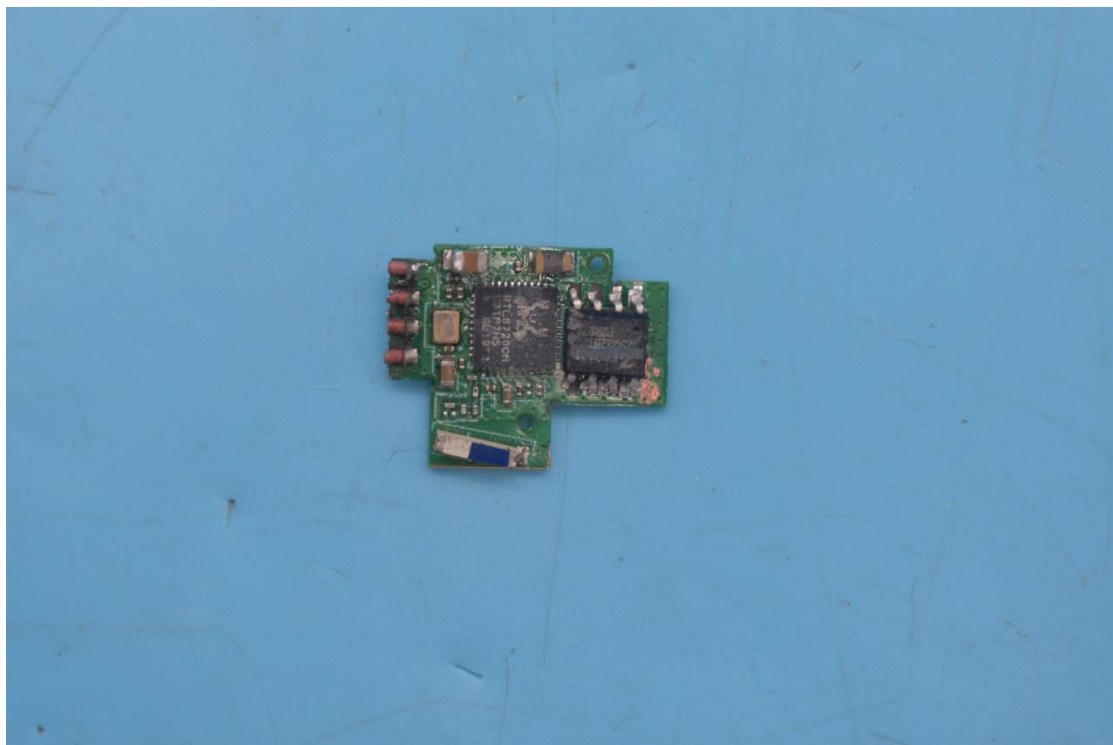

FCC ID:PUU-BC-DMSW, IC:10798A-DMSWBC

Internal Photos

1. EUT uncover view

2. Antenna view