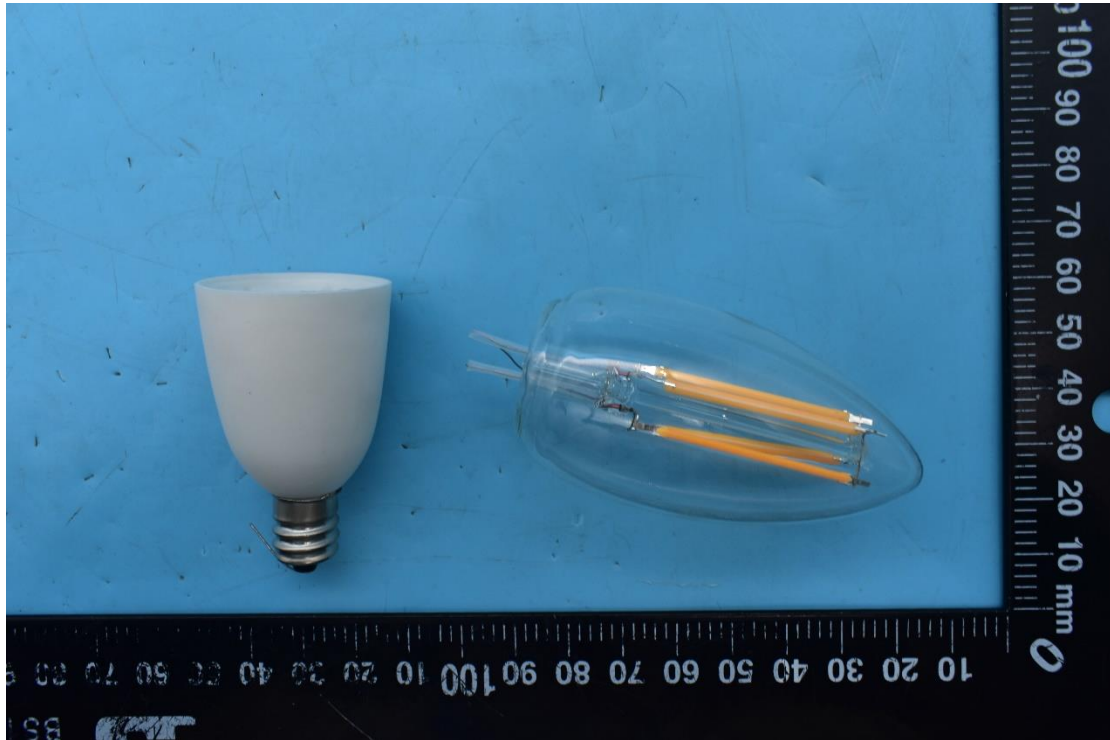

FCC ID:PUU-BC-DMSW, IC:10798A-DMSWBC

Internal Photos

1. EUT uncover view

2. Antenna view