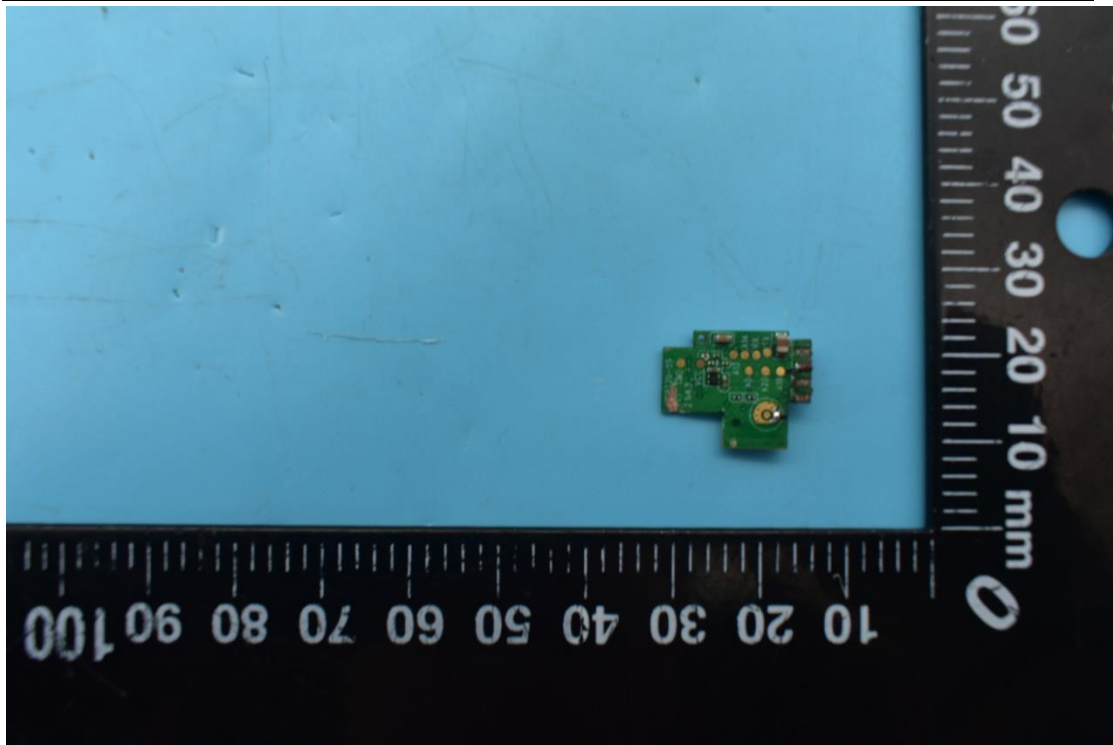

FCC ID:PUU-BC-DMSW, IC:10798A-DMSWBC

Internal Photos

1. EUT uncover view

2. Antenna view