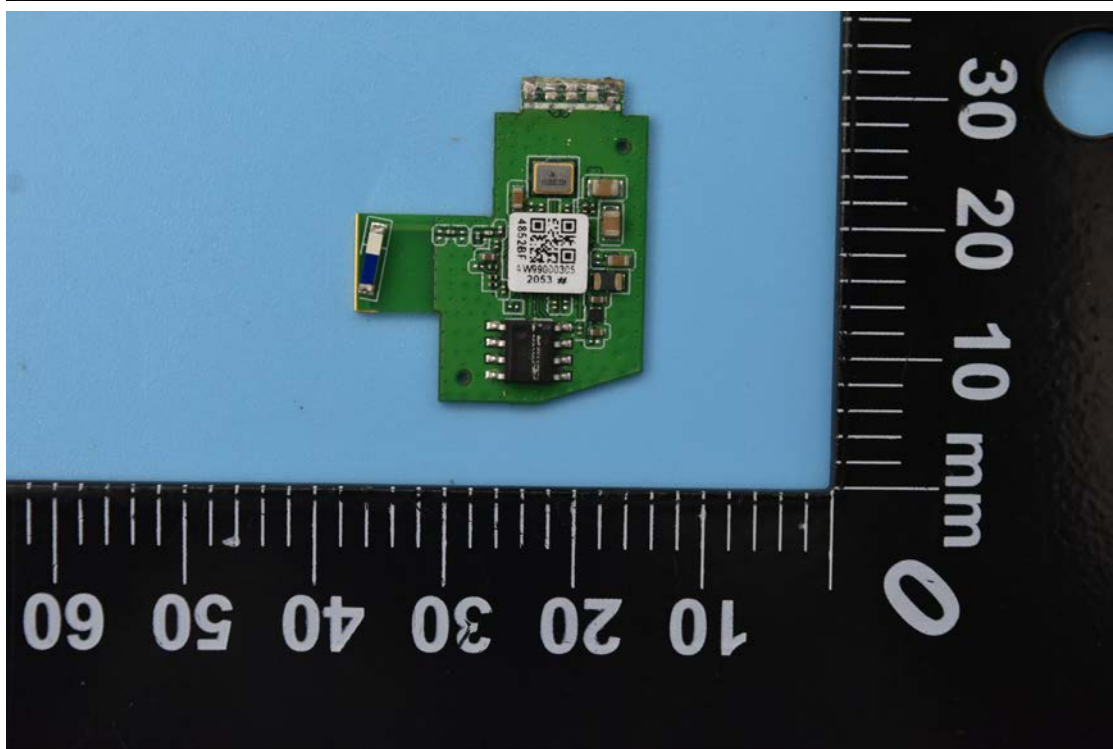

FCC ID: PUU-A19-DMEN, IC: 10798A-DMENA19

## Internal Photos

## 2. Antenna view