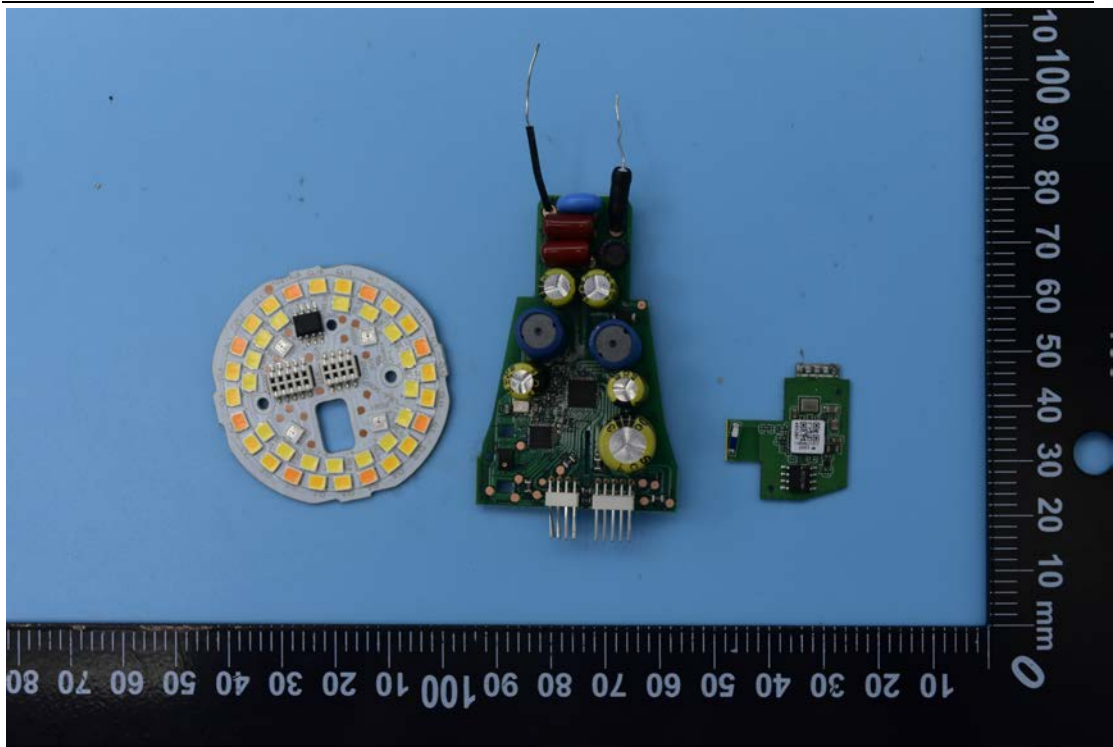

FCC ID: PUU-A19-DMEN, IC: 10798A-DMENA19

## Internal Photos

## 2. Antenna view