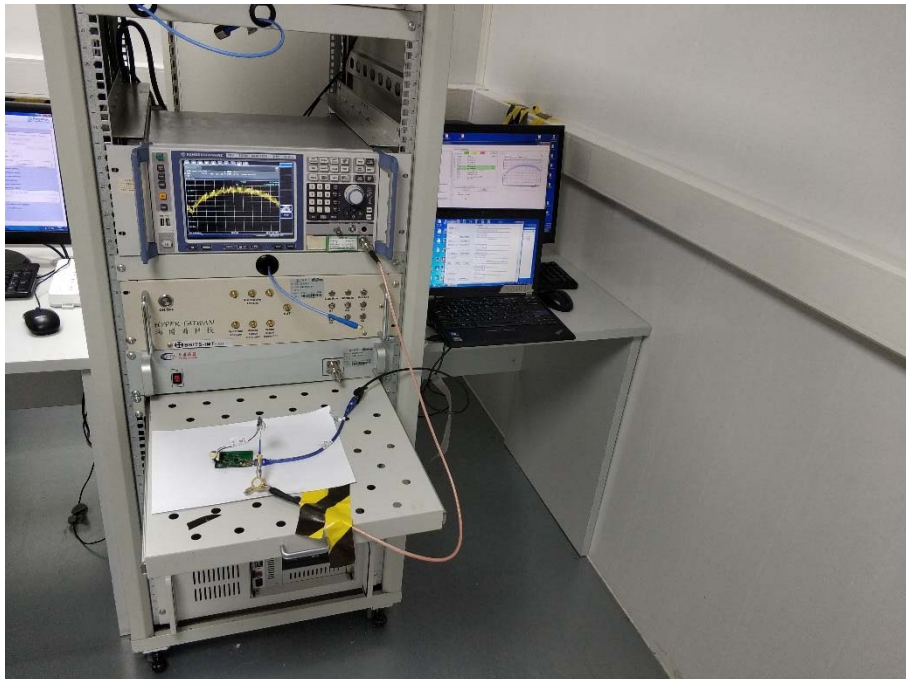

ANNEX B TEST SETUP PHOTOS

1 Radiated Test Photo

Below 30MHz

30 MHz-1 GHz

Close-up

Above 1GHz

Close-up

2 Conducted Test Photo

Conducted Test-BLE

3 Conducted Emission

Conducted Emission Test 1

Conducted Emission Test 2