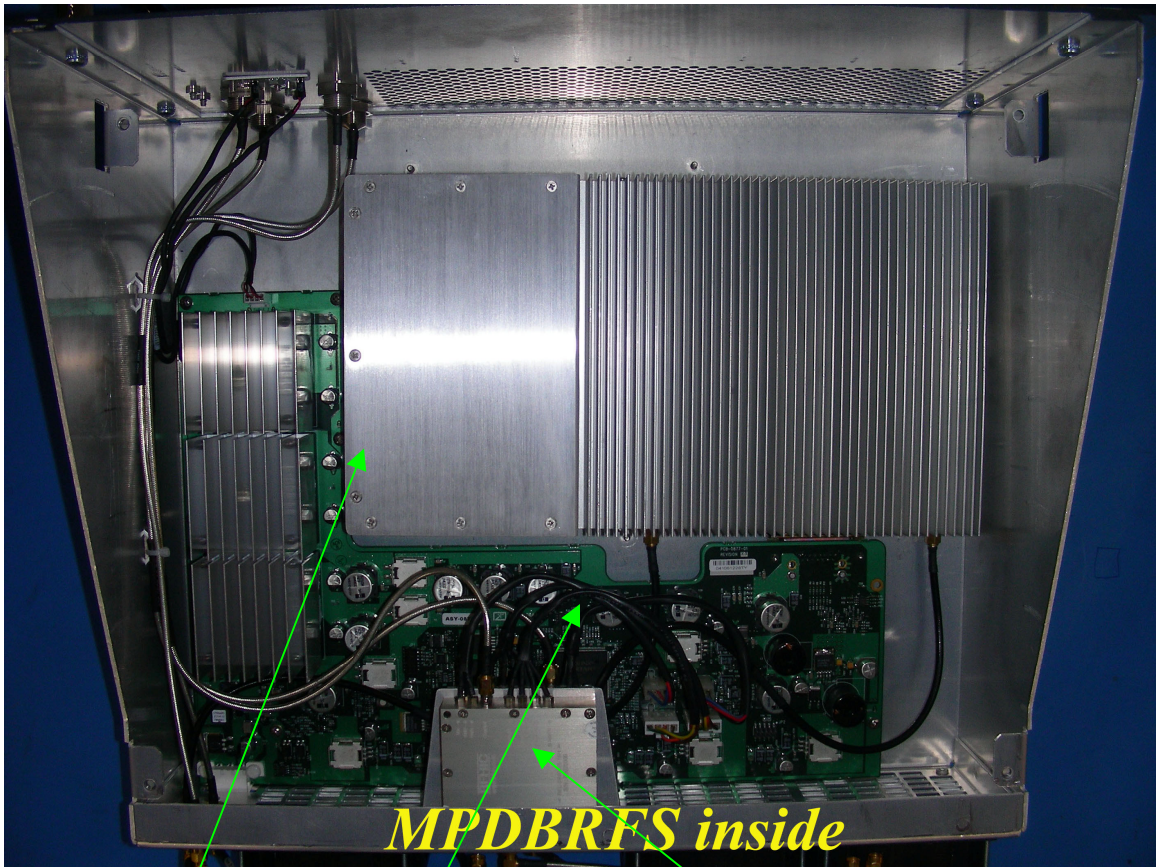

RF Shelf Photos

MPDBRFS Back

RF Shelf Back

Input

Output

Receive RF Connections

Input

Output

Transmit RF Connections

RF Shelf Front

-30 dB
Test Ports

RF Shelf
Inside

Power Amplifier	Control Board	Low Noise Amplifier (Rx)
-----------------	---------------	--------------------------