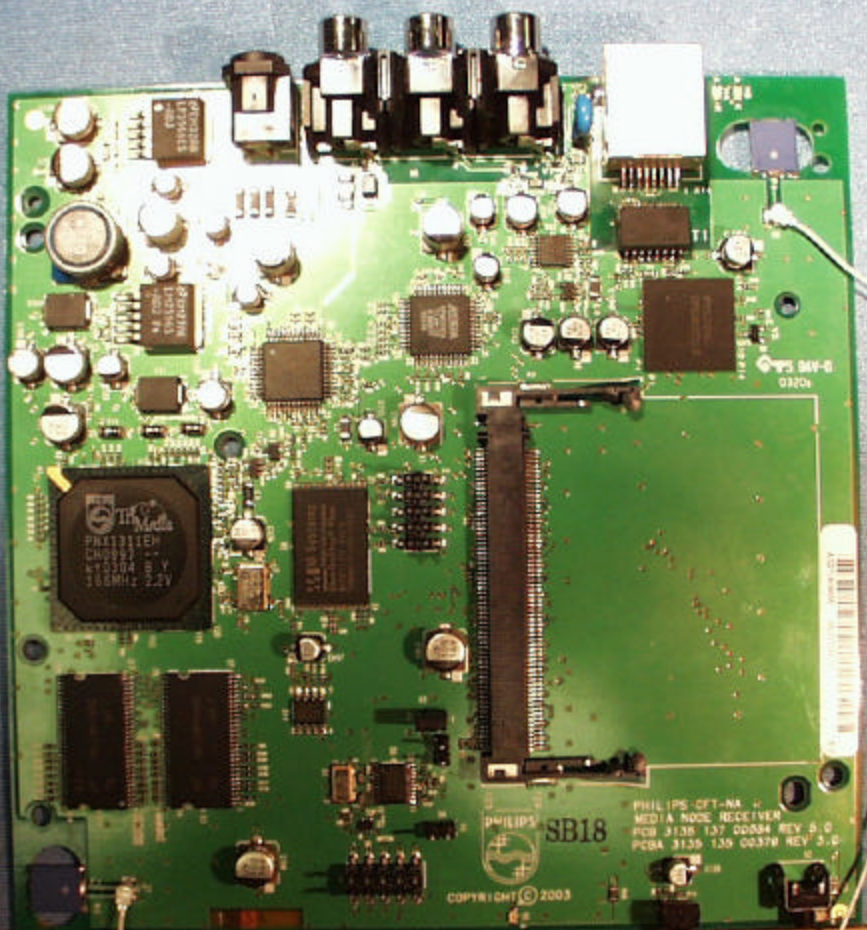

Antenna

Antenna

PHILIPS SB18
PHILIPS CFT-NA
MEDIA NODE RECEIVER
PCB 3135 137 00064 REV 3.0
PCBA 3135 135 00379 REV 3.0
COPYRIGHT © 2003

DVT-1 PCB 09 SJ

MR100
MEDIANODE RECEIVER
PCB 3135_137_00084 REV 5.0
PCBA 3135_135_00379 REV 3.0

PHILIPS SB18
PHILIPS CFT-NA
MEDIA NODE RECEIVER
PCB 3135 137 QD534 REV 3.0
PCBA 3135 139 Q0378 REV 3.0
COPYRIGHT © 2003

PHILIPS
CFT-NA
MEDIA NODE RECEIVER
PCB 3135 137 QD534 REV 3.0
PCBA 3135 139 Q0378 REV 3.0