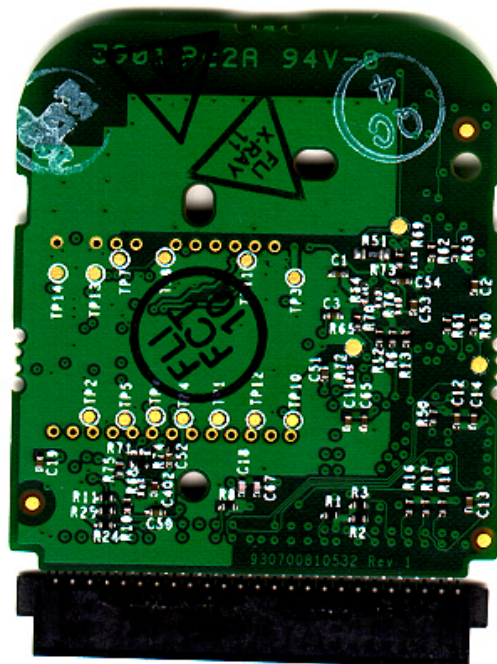

**Bluetooth™ CF card (product ID: 930700810495)**

**Top view**

**Bottom view**