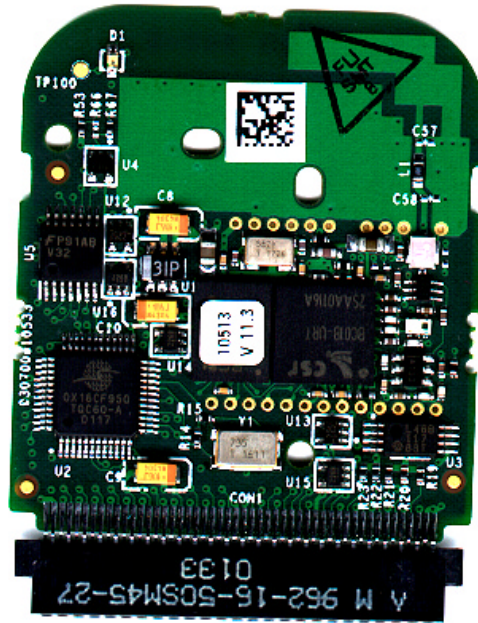

**Bluetooth™ CF card (product ID: 930700810495)**

**Top view**

**Bottom view**