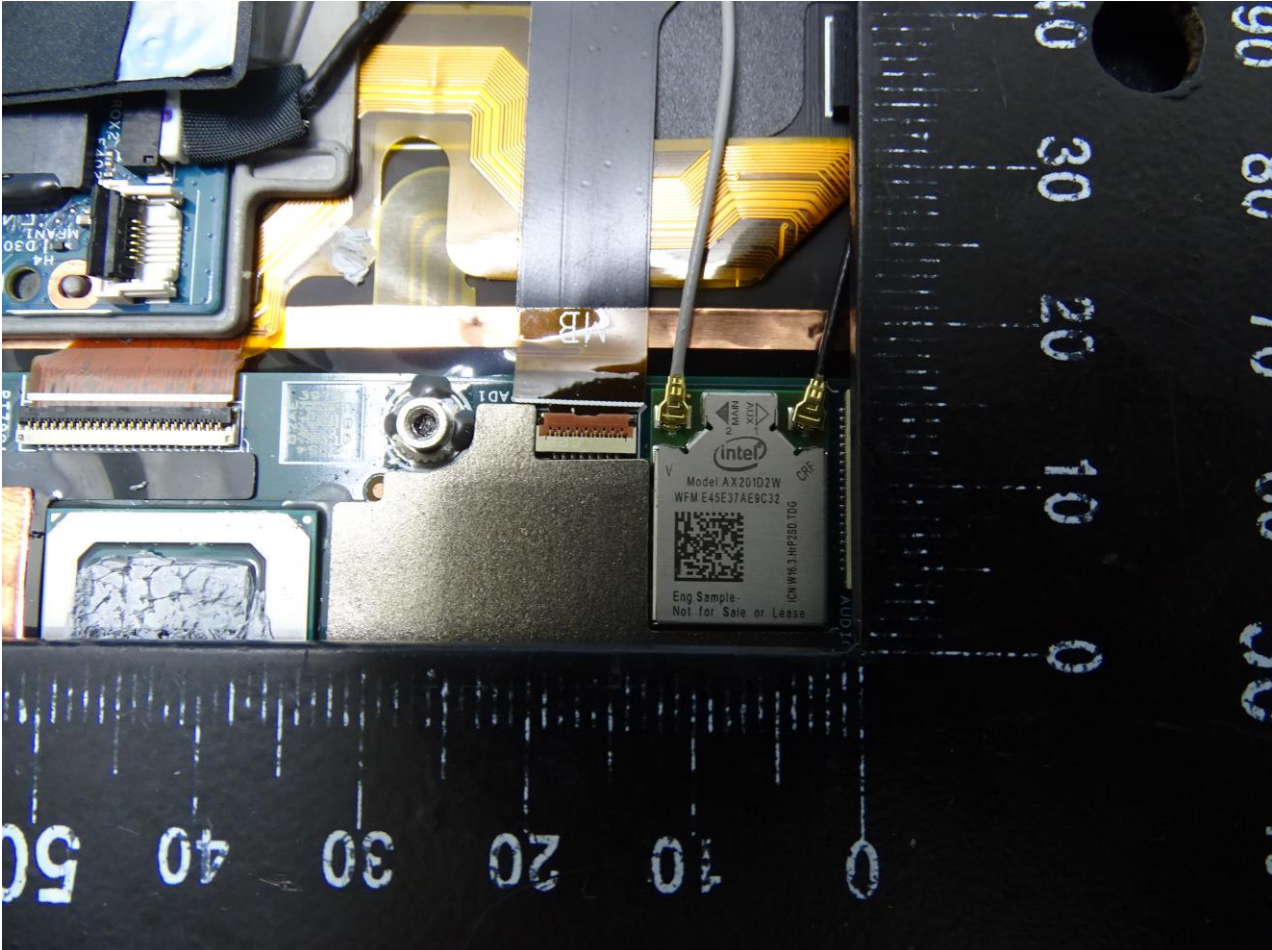

1. Photograph of the EUT

EUT: WLAN module (Brand Name: Intel WiFi 6 AX201 / Model Name: AX201D2W)

2. External Photograph of the Host

Host: Notebook Computer (Brand Name: Lenovo / Model Name: TP00111A)

Host: Notebook Computer (Brand Name: Lenovo / Model Name: TP00111A)