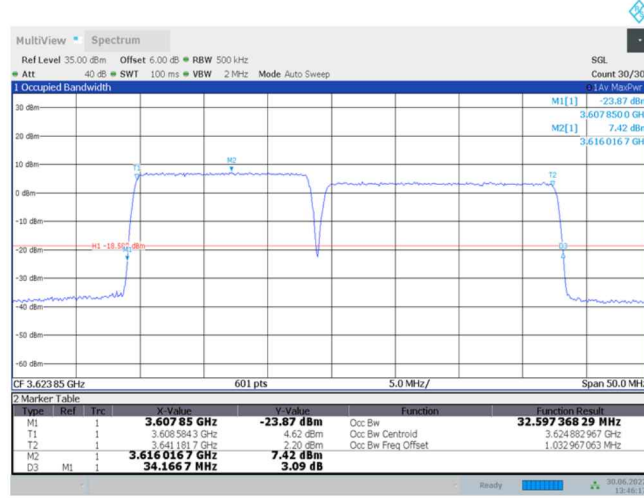

48-48-15MHz-20MHz-256QAM-256QAM-55893-56064-75RB#0-100RB#0