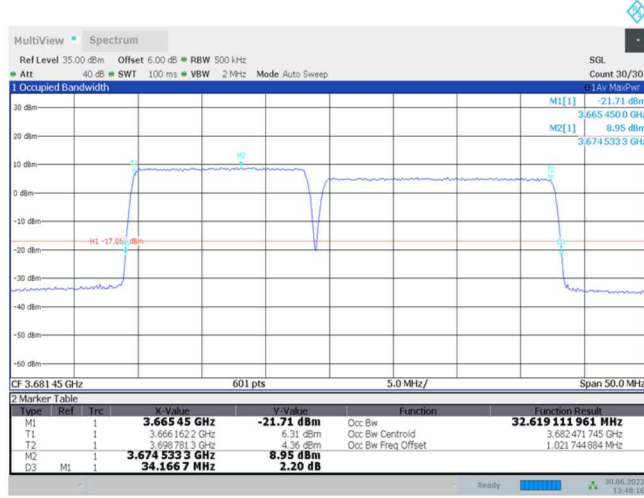

48-48-15MHz-20MHz-64QAM-64QAM-55318-55489-75RB#0-100RB#0

48-48-15MHz-20MHz-64QAM-64QAM-55893-56064-75RB#0-100RB#0

48-48-15MHz-20MHz-64QAM-64QAM-56469-56640-75RB#0-100RB#0

48-48-15MHz-20MHz-256QAM-256QAM-55318-55489-75RB#0-100RB#0