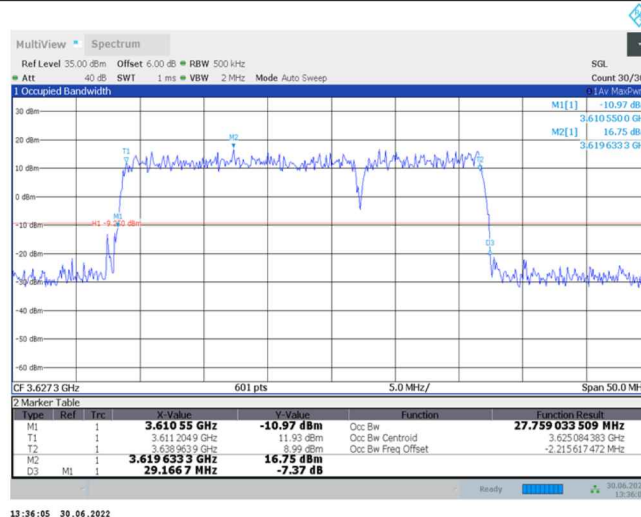

48-48-20MHz-10MHz-QPSK-QPSK-55941-56085-100RB#0-50RB#0