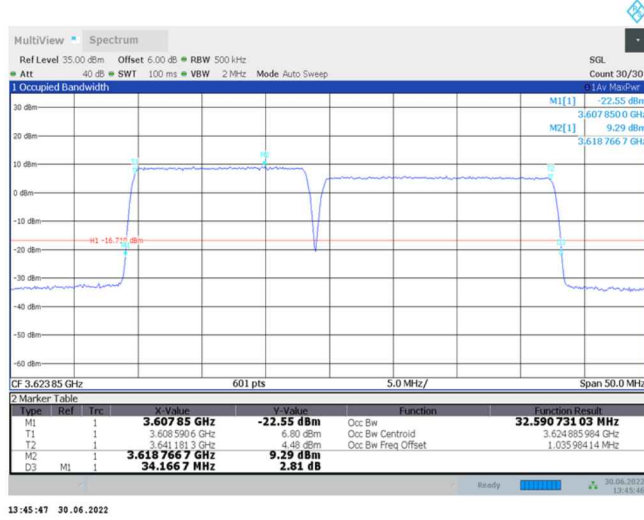

48-48-15MHz-20MHz-64QAM-64QAM-55893-56064-75RB#0-100RB#0