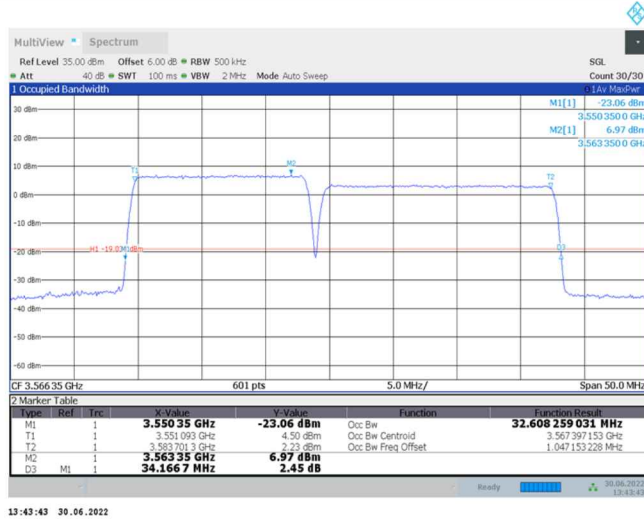

48-48-15MHz-20MHz-64QAM-64QAM-55318-55489-75RB#0-100RB#0

48-48-15MHz-20MHz-64QAM-64QAM-55893-56064-75RB#0-100RB#0

48-48-15MHz-20MHz-64QAM-64QAM-56469-56640-75RB#0-100RB#0

48-48-15MHz-20MHz-256QAM-256QAM-55318-55489-75RB#0-100RB#0