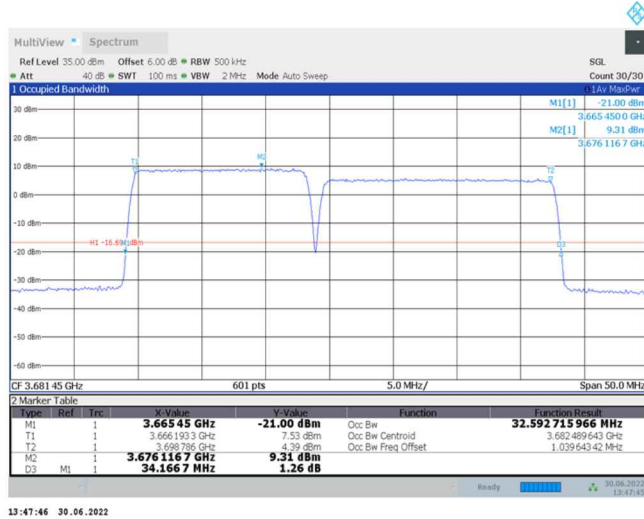

13:47:14 30.06.2022

48-48-15MHz-20MHz-16QAM-16QAM-55318-55489-75RB#0-100RB#0

13:42:41 30.06.2022

48-48-15MHz-20MHz-16QAM-16QAM-55893-56064-75RB#0-100RB#0

48-48-15MHz-20MHz-16QAM-16QAM-56469-56640-75RB#0-100RB#0