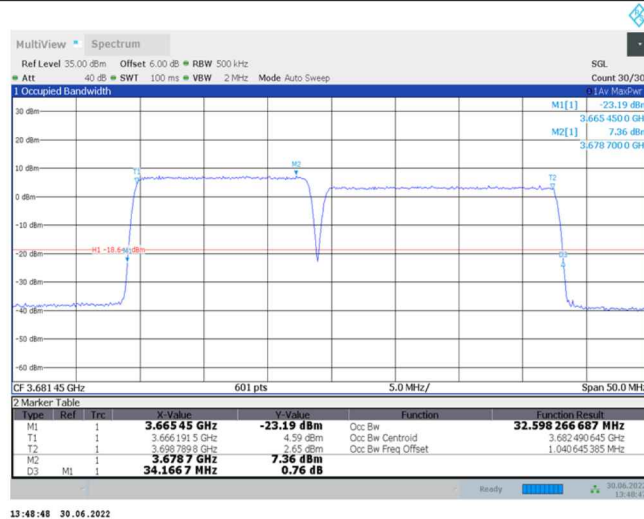

48-48-15MHz-20MHz-64QAM-64QAM-55318-55489-75RB#0-100RB#0

48-48-15MHz-20MHz-64QAM-64QAM-55893-56064-75RB#0-100RB#0

48-48-15MHz-20MHz-64QAM-64QAM-56469-56640-75RB#0-100RB#0

48-48-15MHz-20MHz-256QAM-256QAM-55318-55489-75RB#0-100RB#0

48-48-15MHz-20MHz-256QAM-256QAM-55893-56064-75RB#0-100RB#0

48-48-15MHz-20MHz-256QAM-256QAM-56469-56640-75RB#0-100RB#0