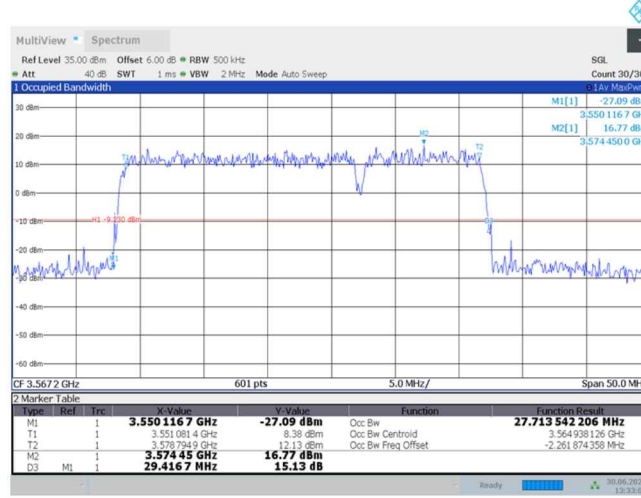

48-48-20MHz-10MHz-QPSK-QPSK-55340-55484-100RB#0-50RB#0