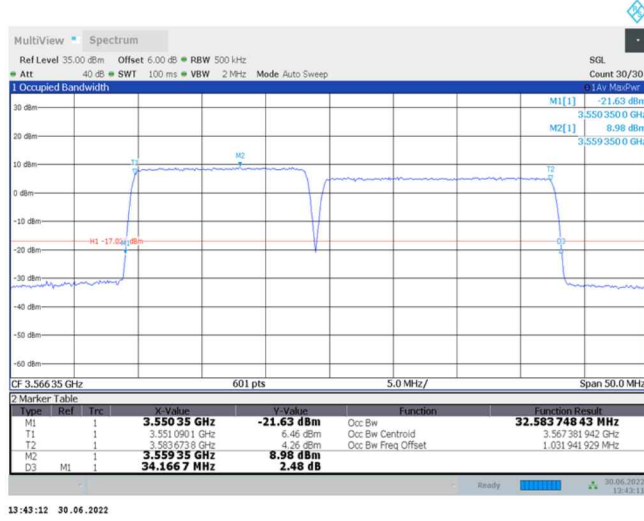

48-48-15MHz-20MHz-64QAM-64QAM-55318-55489-75RB#0-100RB#0