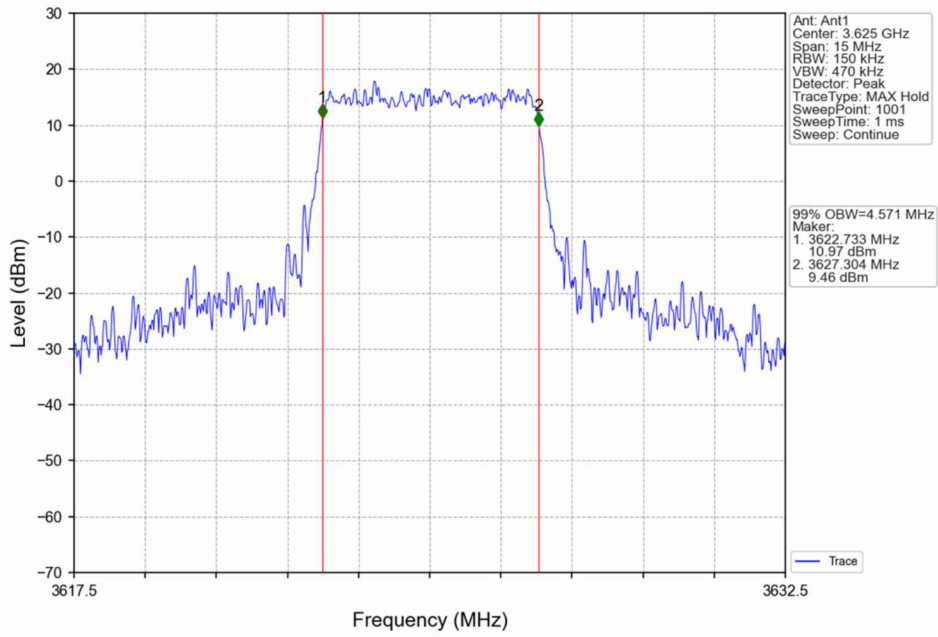

LTE B48

1. 99% & 26dB Bandwidth

1.1 Band48_OBW

1.1.1 Test Result

Band: 48 / NTNV						
Bandwidth (MHz)	Modulation	Frequency (MHz)	RB Allocation		99% Occupied Bandwidth (MHz)	Verdict
			Size	Offset	Result	
5	QPSK	3552.5	25	0	4.587	Pass
		3625	25	0	4.566	Pass
		3697.5	25	0	4.558	Pass
	16QAM	3552.5	25	0	4.584	Pass
		3625	25	0	4.571	Pass
		3697.5	25	0	4.555	Pass
10	QPSK	3555	50	0	9.116	Pass
		3625	50	0	9.101	Pass
		3695	50	0	9.090	Pass
	16QAM	3555	50	0	9.066	Pass
		3625	50	0	9.099	Pass
		3695	50	0	9.072	Pass
15	QPSK	3557.5	75	0	13.627	Pass
		3625	75	0	13.617	Pass
		3692.5	75	0	13.677	Pass
	16QAM	3557.5	75	0	13.645	Pass
		3625	75	0	13.584	Pass
		3692.5	75	0	13.623	Pass
20	QPSK	3560	100	0	18.125	Pass
		3625	100	0	18.118	Pass
		3690	100	0	18.100	Pass
	16QAM	3560	100	0	18.119	Pass
		3625	100	0	18.044	Pass
		3690	100	0	18.077	Pass

1.1.2 Test Graph

Band48_5MHz_QPSK_HCH_3697.5MHz_RB_25_0_NTNV

Band48_5MHz_16QAM_LCH_3552.5MHz_RB_25_0_NTNV

Band48_5MHz_16QAM_MCH_3625MHz_RB_25_0_NTNV

Band48_5MHz_16QAM_HCH_3697.5MHz_RB_25_0_NTNV

Band48_10MHz_QPSK_LCH_3555MHz_RB_50_0_NTNV