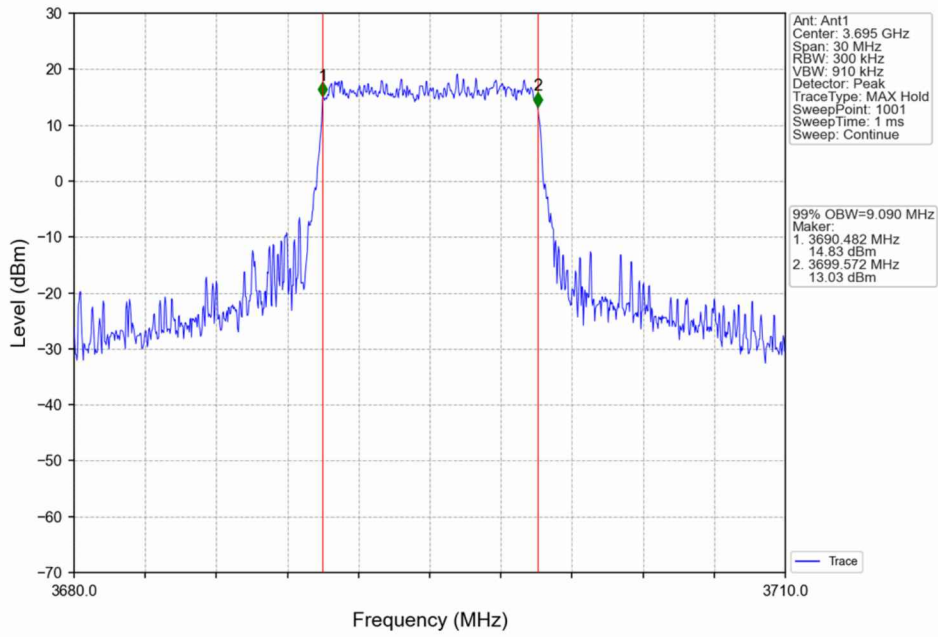

Band48_10MHz_QPSK_HCH_3695MHz_RB_50_0_NTNV