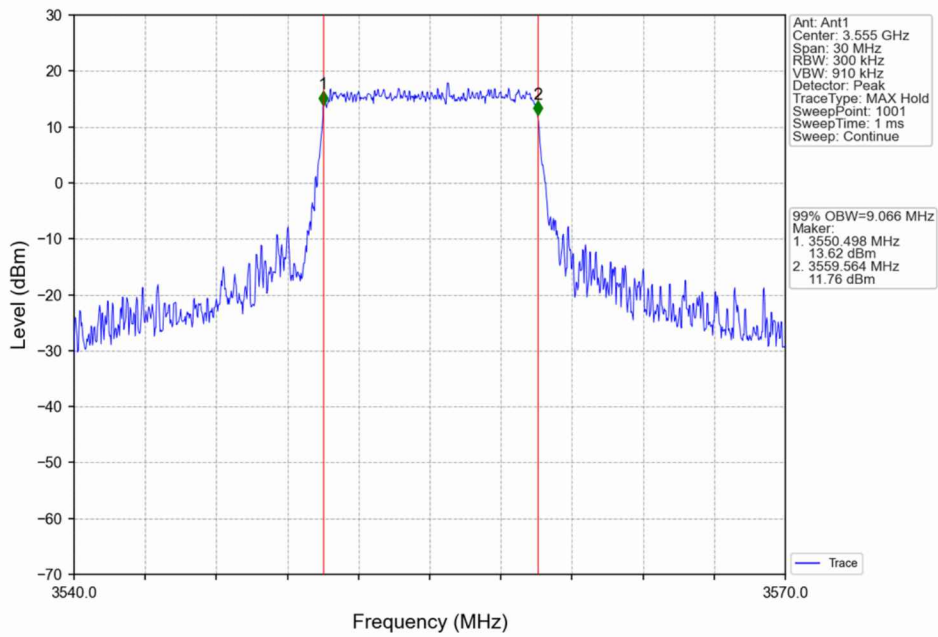

Band48_10MHz_16QAM_LCH_3555MHz_RB_50_0_NTNV