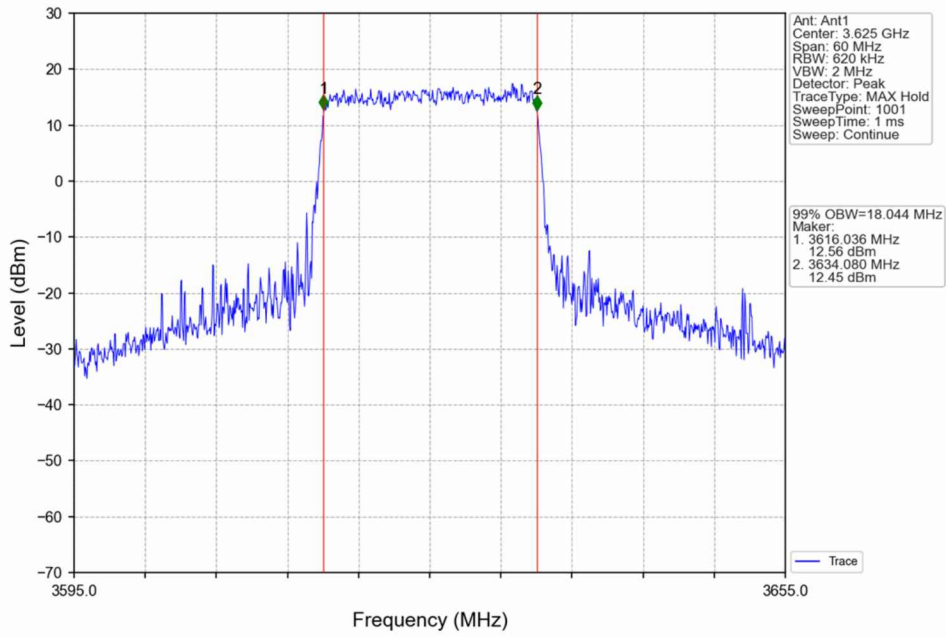

Band48_15MHz_16QAM_HCH_3692.5MHz_RB_75_0_NTNV

Band48_20MHz_QPSK_LCH_3560MHz_RB_100_0_NTNV

Band48_20MHz_QPSK_MCH_3625MHz_RB_100_0_NTNV

Band48_20MHz_QPSK_HCH_3690MHz_RB_100_0_NTNV

Band48_20MHz_16QAM_LCH_3560MHz_RB_100_0_NTNV

Band48_20MHz_16QAM_MCH_3625MHz_RB_100_0_NTNV

Band48_20MHz_16QAM_HCH_3690MHz_RB_100_0_NTNV

1.2 Band48_XDB

1.2.1 Test Result

Band: 48 / NTNV						
Bandwidth (MHz)	Modulation	Frequency (MHz)	RB Allocation		26dB Bandwidth (MHz)	Verdict
			Size	Offset	Result	
5	QPSK	3552.5	25	0	5.771	Pass
		3625	25	0	5.175	Pass
		3697.5	25	0	5.292	Pass
	16QAM	3552.5	25	0	5.513	Pass
		3625	25	0	5.258	Pass
		3697.5	25	0	5.455	Pass
10	QPSK	3555	50	0	11.091	Pass
		3625	50	0	10.038	Pass
		3695	50	0	10.634	Pass
	16QAM	3555	50	0	11.844	Pass
		3625	50	0	10.201	Pass
		3695	50	0	9.962	Pass
15	QPSK	3557.5	75	0	16.163	Pass
		3625	75	0	14.933	Pass
		3692.5	75	0	15.486	Pass
	16QAM	3557.5	75	0	17.636	Pass
		3625	75	0	15.143	Pass
		3692.5	75	0	15.538	Pass
20	QPSK	3560	100	0	22.219	Pass
		3625	100	0	20.164	Pass
		3690	100	0	20.262	Pass
	16QAM	3560	100	0	22.140	Pass
		3625	100	0	20.389	Pass
		3690	100	0	22.558	Pass