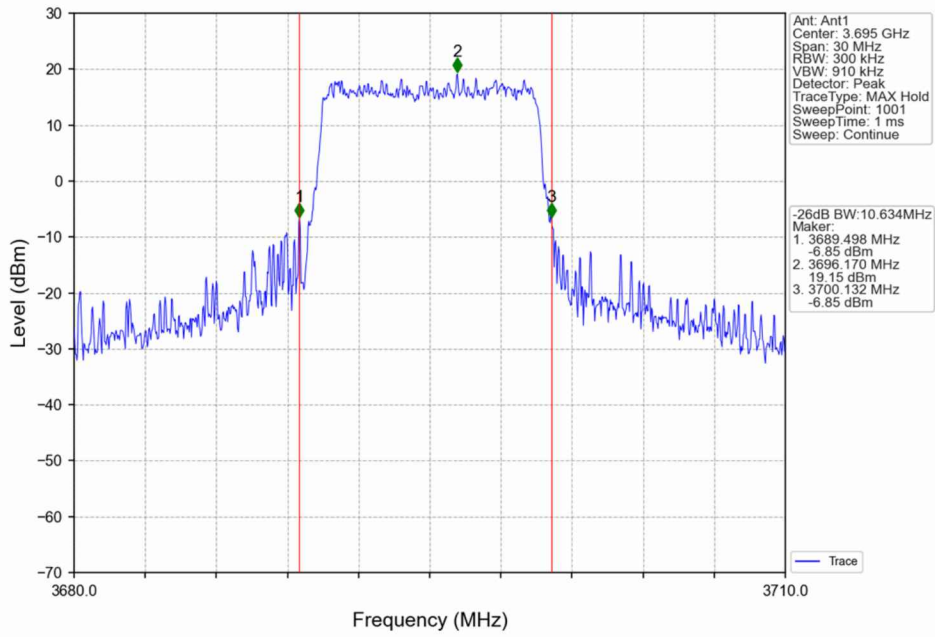

Band48_10MHz_QPSK_HCH_3695MHz_RB_50_0_NTNV