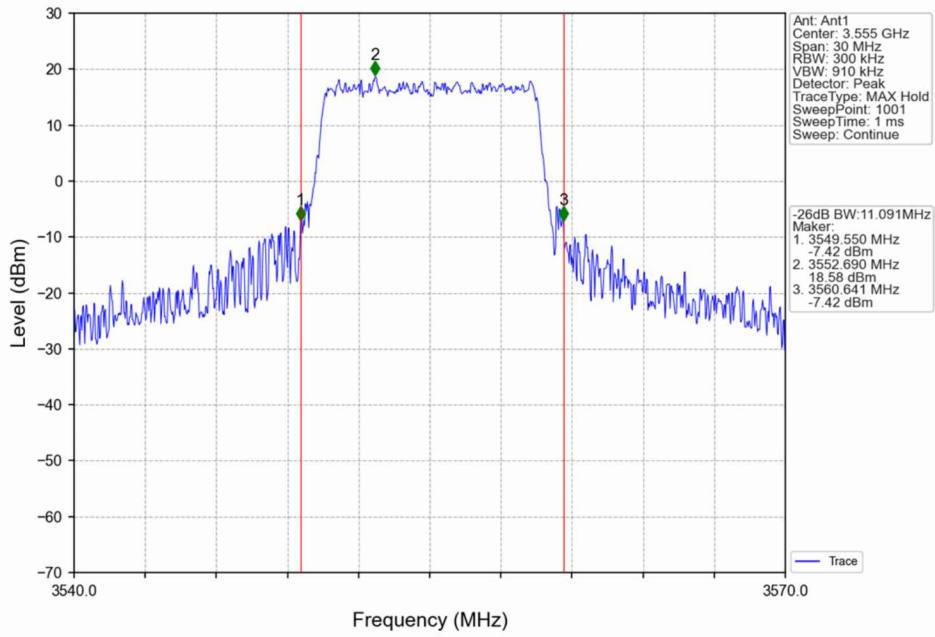

1.2.2 Test Graph

Band48_5MHz_QPSK_HCH_3697.5MHz_RB_25_0_NTNV

Band48_5MHz_16QAM_LCH_3552.5MHz_RB_25_0_NTNV

Band48_5MHz_16QAM_MCH_3625MHz_RB_25_0_NTNV

Band48_5MHz_16QAM_HCH_3697.5MHz_RB_25_0_NTNV

Band48_10MHz_QPSK_LCH_3555MHz_RB_50_0_NTNV