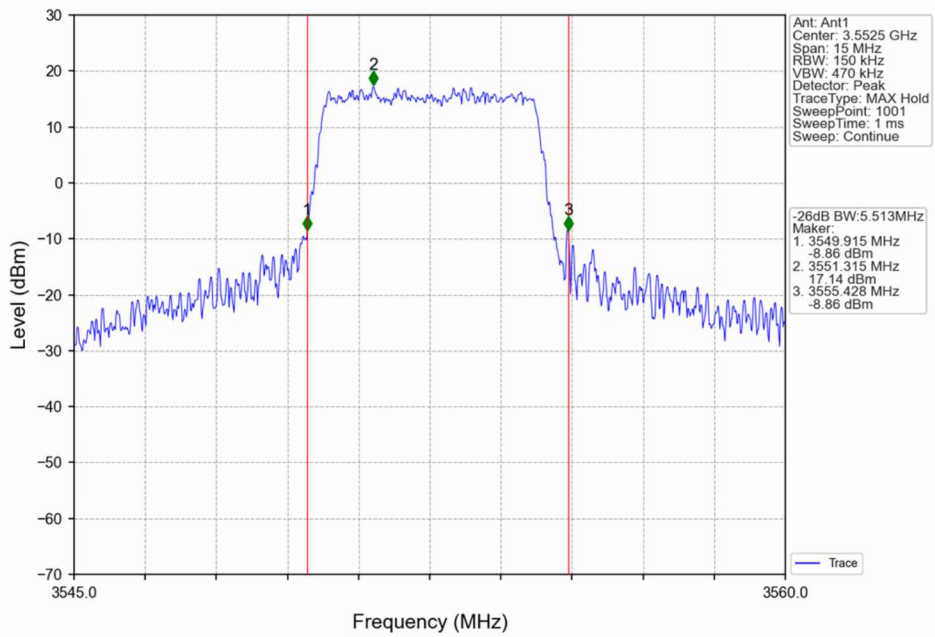

Band48_20MHz_16QAM_MCH_3625MHz_RB_100_0_NTNV

Band48_20MHz_16QAM_HCH_3690MHz_RB_100_0_NTNV

1.2 Band48_XDB

1.2.1 Test Result

Band: 48 / NTNV						
Bandwidth (MHz)	Modulation	Frequency (MHz)	RB Allocation		26dB Bandwidth (MHz)	Verdict
			Size	Offset	Result	
5	QPSK	3552.5	25	0	5.771	Pass
		3625	25	0	5.175	Pass
		3697.5	25	0	5.292	Pass
	16QAM	3552.5	25	0	5.513	Pass
		3625	25	0	5.258	Pass
		3697.5	25	0	5.455	Pass
10	QPSK	3555	50	0	11.091	Pass
		3625	50	0	10.038	Pass
		3695	50	0	10.634	Pass
	16QAM	3555	50	0	11.844	Pass
		3625	50	0	10.201	Pass
		3695	50	0	9.962	Pass
15	QPSK	3557.5	75	0	16.163	Pass
		3625	75	0	14.933	Pass
		3692.5	75	0	15.486	Pass
	16QAM	3557.5	75	0	17.636	Pass
		3625	75	0	15.143	Pass
		3692.5	75	0	15.538	Pass
20	QPSK	3560	100	0	22.219	Pass
		3625	100	0	20.164	Pass
		3690	100	0	20.262	Pass
	16QAM	3560	100	0	22.140	Pass
		3625	100	0	20.389	Pass
		3690	100	0	22.558	Pass

1.2.2 Test Graph

Band48_5MHz_QPSK_HCH_3697.5MHz_RB_25_0_NTNV

Band48_5MHz_16QAM_LCH_3552.5MHz_RB_25_0_NTNV

Band48_5MHz_16QAM_MCH_3625MHz_RB_25_0_NTNV

Band48_5MHz_16QAM_HCH_3697.5MHz_RB_25_0_NTNV

Band48_10MHz_QPSK_LCH_3555MHz_RB_50_0_NTNV