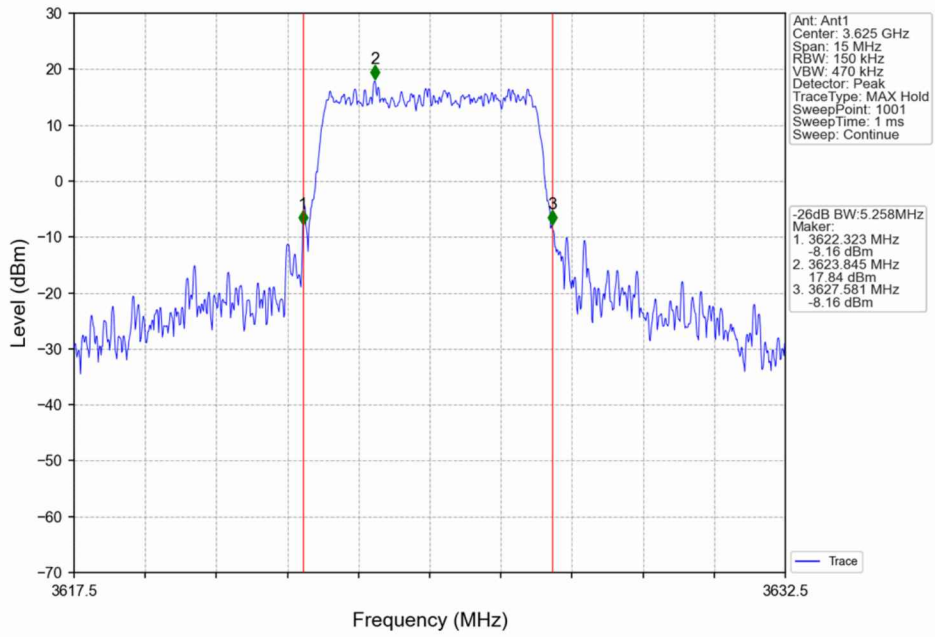

1.2.2 Test Graph

Band48_5MHz_QPSK_HCH_3697.5MHz_RB_25_0_NTNV

Band48_5MHz_16QAM_LCH_3552.5MHz_RB_25_0_NTNV

Band48_5MHz_16QAM_MCH_3625MHz_RB_25_0_NTNV

Band48_5MHz_16QAM_HCH_3697.5MHz_RB_25_0_NTNV

Band48_10MHz_QPSK_LCH_3555MHz_RB_50_0_NTNV