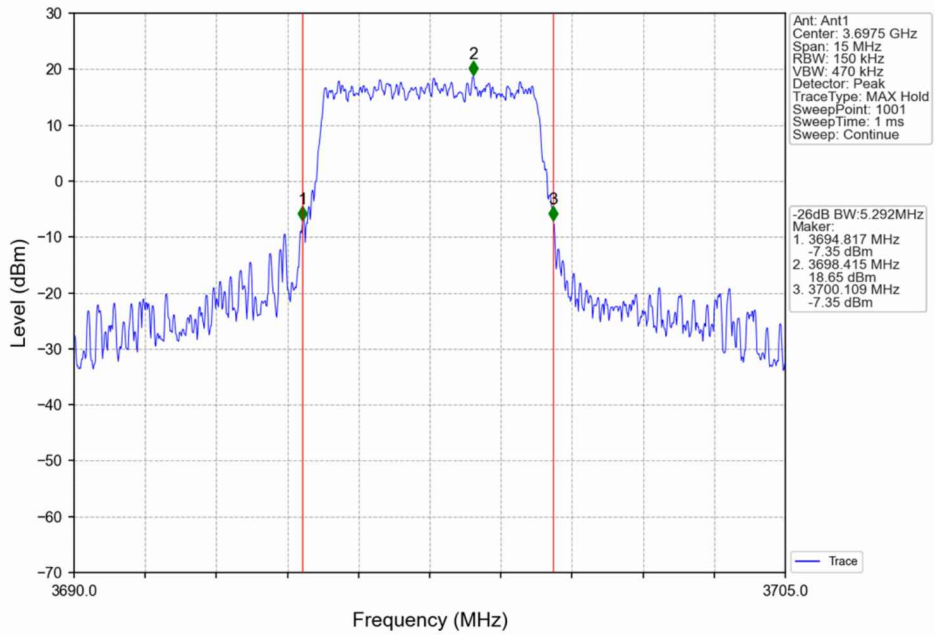

Band48_20MHz_16QAM_MCH_3625MHz_RB_100_0_NTNV

Band48_20MHz_16QAM_HCH_3690MHz_RB_100_0_NTNV

1.2 Band48_XDB

1.2.1 Test Result

Band: 48 / NTNV						
Bandwidth (MHz)	Modulation	Frequency (MHz)	RB Allocation		26dB Bandwidth (MHz)	Verdict
			Size	Offset	Result	
5	QPSK	3552.5	25	0	5.771	Pass
		3625	25	0	5.175	Pass
		3697.5	25	0	5.292	Pass
	16QAM	3552.5	25	0	5.513	Pass
		3625	25	0	5.258	Pass
		3697.5	25	0	5.455	Pass
10	QPSK	3555	50	0	11.091	Pass
		3625	50	0	10.038	Pass
		3695	50	0	10.634	Pass
	16QAM	3555	50	0	11.844	Pass
		3625	50	0	10.201	Pass
		3695	50	0	9.962	Pass
15	QPSK	3557.5	75	0	16.163	Pass
		3625	75	0	14.933	Pass
		3692.5	75	0	15.486	Pass
	16QAM	3557.5	75	0	17.636	Pass
		3625	75	0	15.143	Pass
		3692.5	75	0	15.538	Pass
20	QPSK	3560	100	0	22.219	Pass
		3625	100	0	20.164	Pass
		3690	100	0	20.262	Pass
	16QAM	3560	100	0	22.140	Pass
		3625	100	0	20.389	Pass
		3690	100	0	22.558	Pass

1.2.2 Test Graph

Band48_5MHz_QPSK_HCH_3697.5MHz_RB_25_0_NTNV

Band48_5MHz_16QAM_LCH_3552.5MHz_RB_25_0_NTNV

Band48_5MHz_16QAM_MCH_3625MHz_RB_25_0_NTNV

Band48_5MHz_16QAM_HCH_3697.5MHz_RB_25_0_NTNV

Band48_10MHz_QPSK_LCH_3555MHz_RB_50_0_NTNV