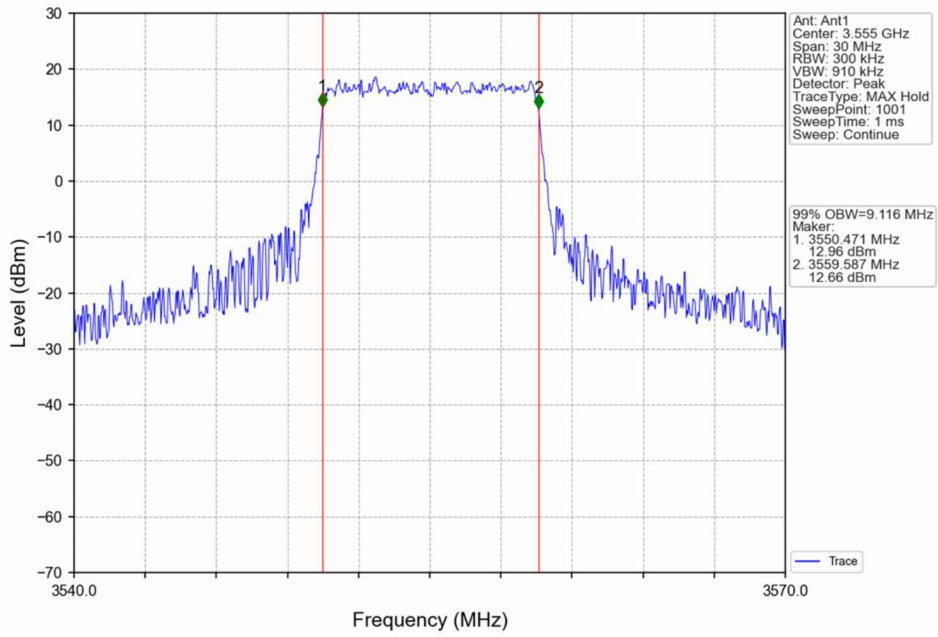

LTE B48

1. 99% & 26dB Bandwidth

1.1 Band48_OBW

1.1.1 Test Result

Band: 48 / NTNV						
Bandwidth (MHz)	Modulation	Frequency (MHz)	RB Allocation		99% Occupied Bandwidth (MHz)	Verdict
			Size	Offset	Result	
5	QPSK	3552.5	25	0	4.587	Pass
		3625	25	0	4.566	Pass
		3697.5	25	0	4.558	Pass
	16QAM	3552.5	25	0	4.584	Pass
		3625	25	0	4.571	Pass
		3697.5	25	0	4.555	Pass
10	QPSK	3555	50	0	9.116	Pass
		3625	50	0	9.101	Pass
		3695	50	0	9.090	Pass
	16QAM	3555	50	0	9.066	Pass
		3625	50	0	9.099	Pass
		3695	50	0	9.072	Pass
15	QPSK	3557.5	75	0	13.627	Pass
		3625	75	0	13.617	Pass
		3692.5	75	0	13.677	Pass
	16QAM	3557.5	75	0	13.645	Pass
		3625	75	0	13.584	Pass
		3692.5	75	0	13.623	Pass
20	QPSK	3560	100	0	18.125	Pass
		3625	100	0	18.118	Pass
		3690	100	0	18.100	Pass
	16QAM	3560	100	0	18.119	Pass
		3625	100	0	18.044	Pass
		3690	100	0	18.077	Pass

1.1.2 Test Graph

Band48_5MHz_QPSK_HCH_3697.5MHz_RB_25_0_NTNV

Band48_5MHz_16QAM_LCH_3552.5MHz_RB_25_0_NTNV

Band48_5MHz_16QAM_MCH_3625MHz_RB_25_0_NTNV

Band48_5MHz_16QAM_HCH_3697.5MHz_RB_25_0_NTNV

Band48_10MHz_QPSK_LCH_3555MHz_RB_50_0_NTNV