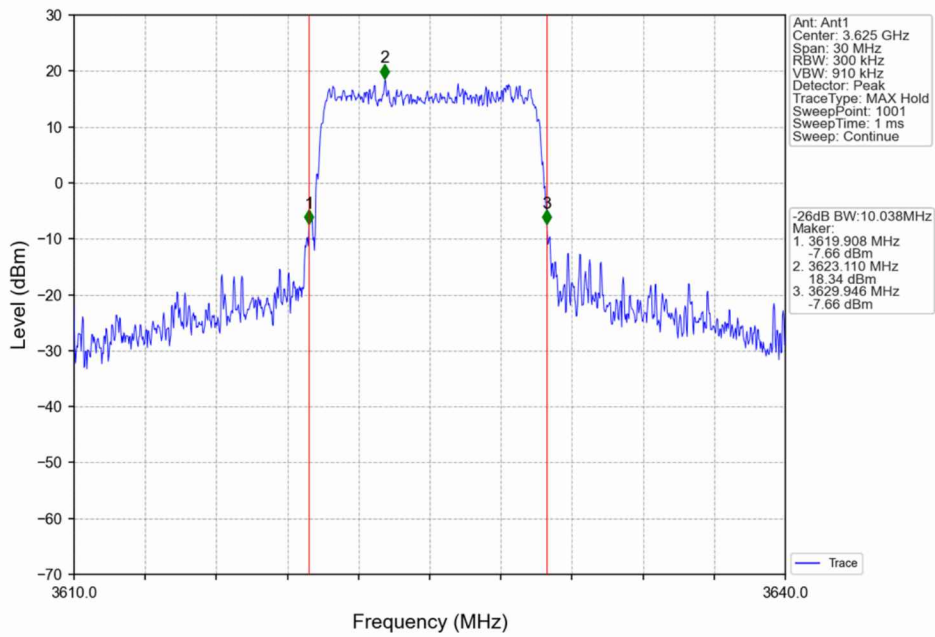

Band48_10MHz_QPSK_MCH_3625MHz_RB_50_0_NTNV