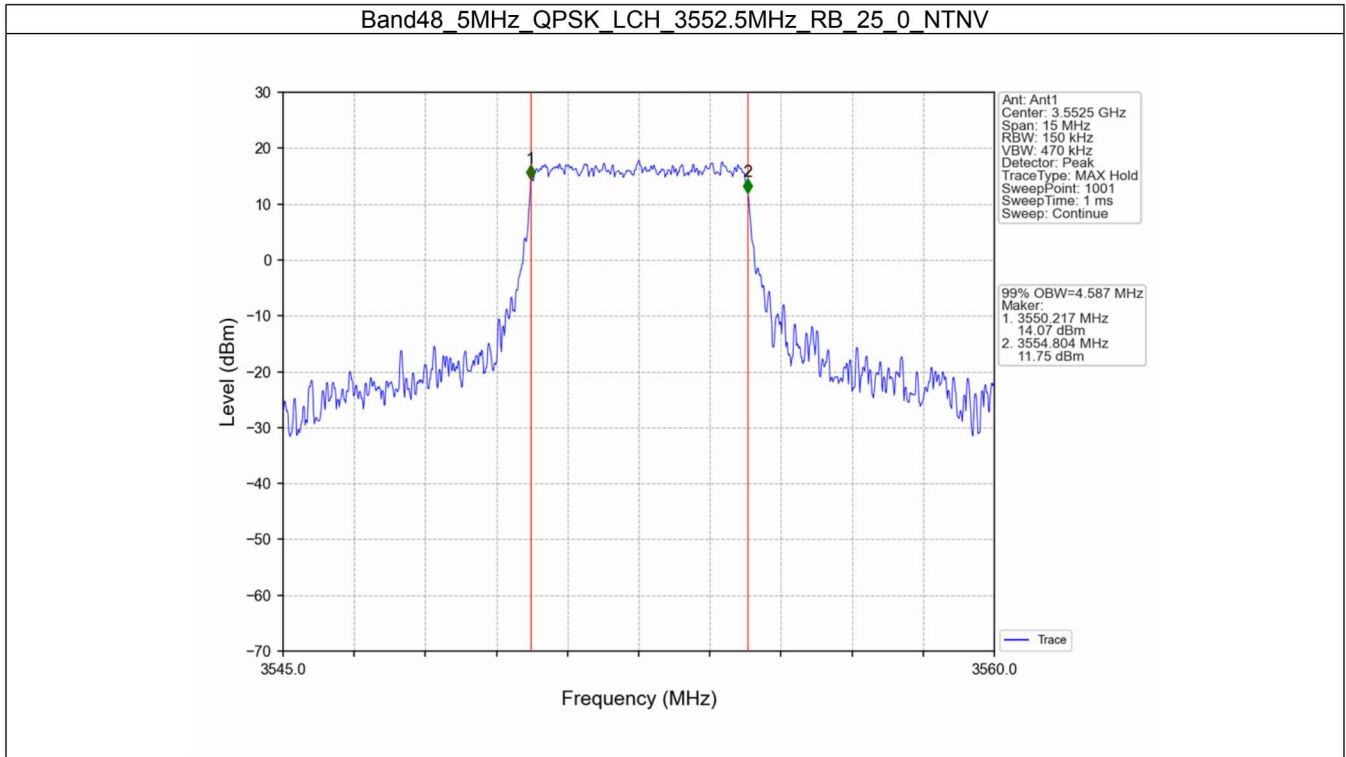

LTE B48

1. 99% & 26dB Bandwidth

1.1 Band48_OBW

1.1.1 Test Result

Band: 48 / NTNV						
Bandwidth (MHz)	Modulation	Frequency (MHz)	RB Allocation		99% Occupied Bandwidth (MHz)	Verdict
			Size	Offset	Result	
5	QPSK	3552.5	25	0	4.587	Pass
		3625	25	0	4.566	Pass
		3697.5	25	0	4.558	Pass
	16QAM	3552.5	25	0	4.584	Pass
		3625	25	0	4.571	Pass
		3697.5	25	0	4.555	Pass
10	QPSK	3555	50	0	9.116	Pass
		3625	50	0	9.101	Pass
		3695	50	0	9.090	Pass
	16QAM	3555	50	0	9.066	Pass
		3625	50	0	9.099	Pass
		3695	50	0	9.072	Pass
15	QPSK	3557.5	75	0	13.627	Pass
		3625	75	0	13.617	Pass
		3692.5	75	0	13.677	Pass
	16QAM	3557.5	75	0	13.645	Pass
		3625	75	0	13.584	Pass
		3692.5	75	0	13.623	Pass
20	QPSK	3560	100	0	18.125	Pass
		3625	100	0	18.118	Pass
		3690	100	0	18.100	Pass
	16QAM	3560	100	0	18.119	Pass
		3625	100	0	18.044	Pass
		3690	100	0	18.077	Pass

1.1.2 Test Graph