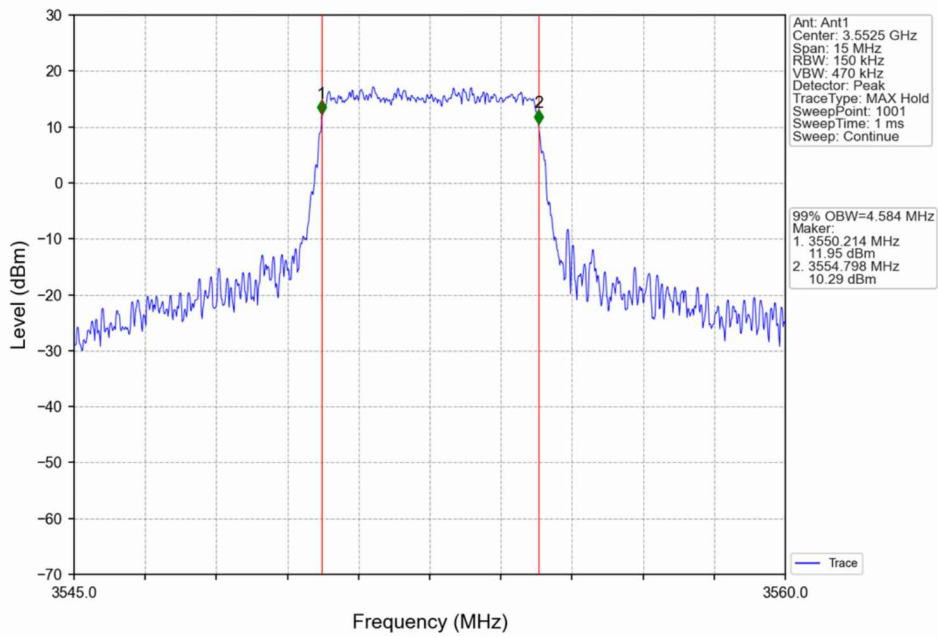

LTE B48

1. 99% & 26dB Bandwidth

1.1 Band48_OBW

1.1.1 Test Result

Band: 48 / NTNV						
Bandwidth (MHz)	Modulation	Frequency (MHz)	RB Allocation		99% Occupied Bandwidth (MHz)	Verdict
			Size	Offset	Result	
5	QPSK	3552.5	25	0	4.587	Pass
		3625	25	0	4.566	Pass
		3697.5	25	0	4.558	Pass
	16QAM	3552.5	25	0	4.584	Pass
		3625	25	0	4.571	Pass
		3697.5	25	0	4.555	Pass
10	QPSK	3555	50	0	9.116	Pass
		3625	50	0	9.101	Pass
		3695	50	0	9.090	Pass
	16QAM	3555	50	0	9.066	Pass
		3625	50	0	9.099	Pass
		3695	50	0	9.072	Pass
15	QPSK	3557.5	75	0	13.627	Pass
		3625	75	0	13.617	Pass
		3692.5	75	0	13.677	Pass
	16QAM	3557.5	75	0	13.645	Pass
		3625	75	0	13.584	Pass
		3692.5	75	0	13.623	Pass
20	QPSK	3560	100	0	18.125	Pass
		3625	100	0	18.118	Pass
		3690	100	0	18.100	Pass
	16QAM	3560	100	0	18.119	Pass
		3625	100	0	18.044	Pass
		3690	100	0	18.077	Pass

1.1.2 Test Graph

Band48_5MHz_QPSK_HCH_3697.5MHz_RB_25_0_NTNV

Band48_5MHz_16QAM_LCH_3552.5MHz_RB_25_0_NTNV

Band48_5MHz_16QAM_MCH_3625MHz_RB_25_0_NTNV

Band48_5MHz_16QAM_HCH_3697.5MHz_RB_25_0_NTNV

Band48_10MHz_QPSK_LCH_3555MHz_RB_50_0_NTNV