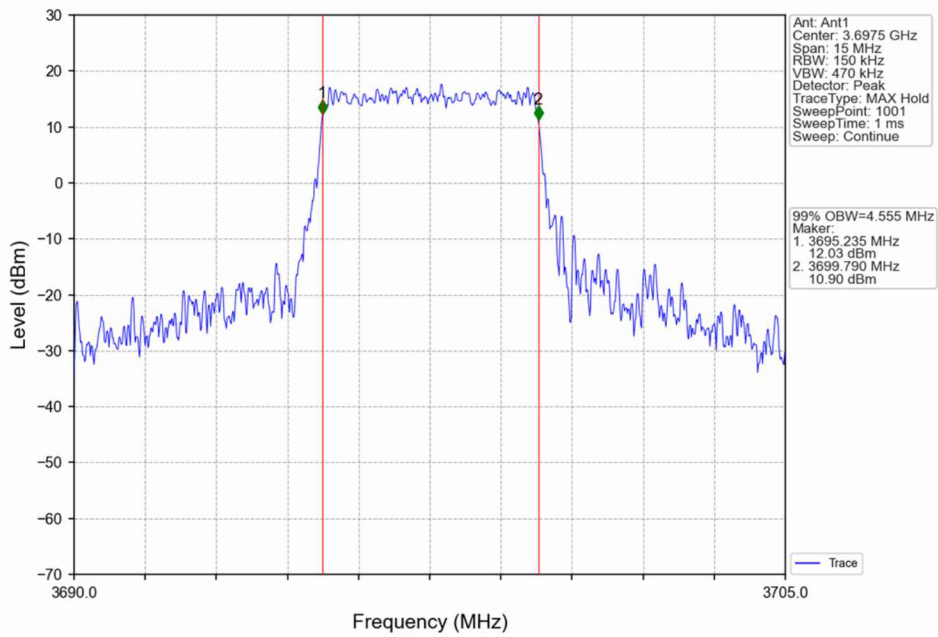

LTE B48

1. 99% & 26dB Bandwidth

1.1 Band48_OBW

1.1.1 Test Result

Band: 48 / NTNV						
Bandwidth (MHz)	Modulation	Frequency (MHz)	RB Allocation		99% Occupied Bandwidth (MHz)	Verdict
			Size	Offset	Result	
5	QPSK	3552.5	25	0	4.587	Pass
		3625	25	0	4.566	Pass
		3697.5	25	0	4.558	Pass
	16QAM	3552.5	25	0	4.584	Pass
		3625	25	0	4.571	Pass
		3697.5	25	0	4.555	Pass
10	QPSK	3555	50	0	9.116	Pass
		3625	50	0	9.101	Pass
		3695	50	0	9.090	Pass
	16QAM	3555	50	0	9.066	Pass
		3625	50	0	9.099	Pass
		3695	50	0	9.072	Pass
15	QPSK	3557.5	75	0	13.627	Pass
		3625	75	0	13.617	Pass
		3692.5	75	0	13.677	Pass
	16QAM	3557.5	75	0	13.645	Pass
		3625	75	0	13.584	Pass
		3692.5	75	0	13.623	Pass
20	QPSK	3560	100	0	18.125	Pass
		3625	100	0	18.118	Pass
		3690	100	0	18.100	Pass
	16QAM	3560	100	0	18.119	Pass
		3625	100	0	18.044	Pass
		3690	100	0	18.077	Pass

1.1.2 Test Graph

Band48_5MHz_QPSK_HCH_3697.5MHz_RB_25_0_NTNV

Band48_5MHz_16QAM_LCH_3552.5MHz_RB_25_0_NTNV

Band48_5MHz_16QAM_MCH_3625MHz_RB_25_0_NTNV

Band48_5MHz_16QAM_HCH_3697.5MHz_RB_25_0_NTNV

Band48_10MHz_QPSK_LCH_3555MHz_RB_50_0_NTNV