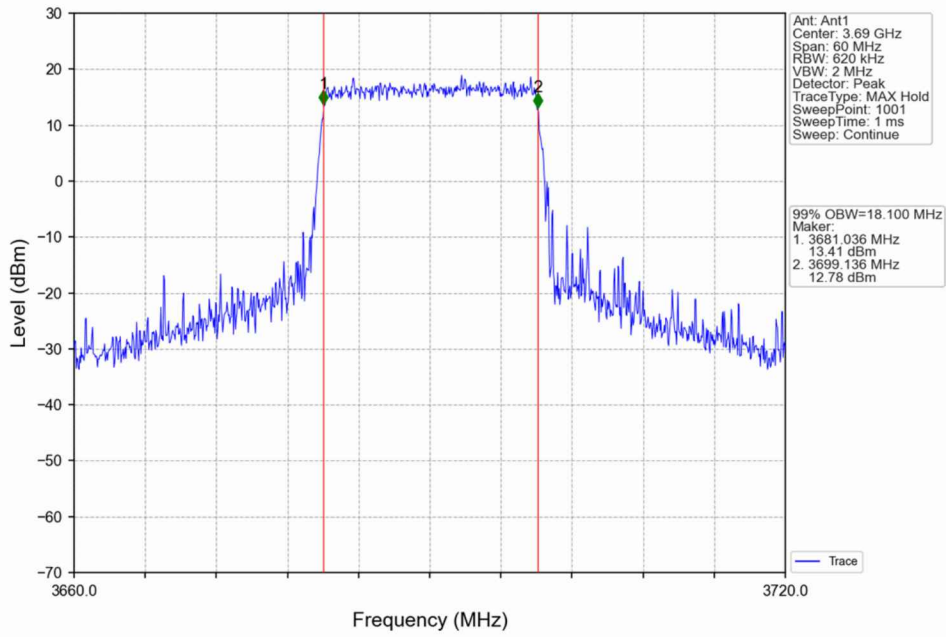

Band48_15MHz_16QAM_HCH_3692.5MHz_RB_75_0_NTNV

Band48_20MHz_QPSK_LCH_3560MHz_RB_100_0_NTNV

Band48_20MHz_QPSK_MCH_3625MHz_RB_100_0_NTNV

Band48_20MHz_QPSK_HCH_3690MHz_RB_100_0_NTNV

Band48_20MHz_16QAM_LCH_3560MHz_RB_100_0_NTNV

Band48_20MHz_16QAM_MCH_3625MHz_RB_100_0_NTNV

Band48_20MHz_16QAM_HCH_3690MHz_RB_100_0_NTNV

1.2 Band48_XDB

1.2.1 Test Result

Band: 48 / NTNV						
Bandwidth (MHz)	Modulation	Frequency (MHz)	RB Allocation		26dB Bandwidth (MHz)	Verdict
			Size	Offset	Result	
5	QPSK	3552.5	25	0	5.771	Pass
		3625	25	0	5.175	Pass
		3697.5	25	0	5.292	Pass
	16QAM	3552.5	25	0	5.513	Pass
		3625	25	0	5.258	Pass
		3697.5	25	0	5.455	Pass
10	QPSK	3555	50	0	11.091	Pass
		3625	50	0	10.038	Pass
		3695	50	0	10.634	Pass
	16QAM	3555	50	0	11.844	Pass
		3625	50	0	10.201	Pass
		3695	50	0	9.962	Pass
15	QPSK	3557.5	75	0	16.163	Pass
		3625	75	0	14.933	Pass
		3692.5	75	0	15.486	Pass
	16QAM	3557.5	75	0	17.636	Pass
		3625	75	0	15.143	Pass
		3692.5	75	0	15.538	Pass
20	QPSK	3560	100	0	22.219	Pass
		3625	100	0	20.164	Pass
		3690	100	0	20.262	Pass
	16QAM	3560	100	0	22.140	Pass
		3625	100	0	20.389	Pass
		3690	100	0	22.558	Pass