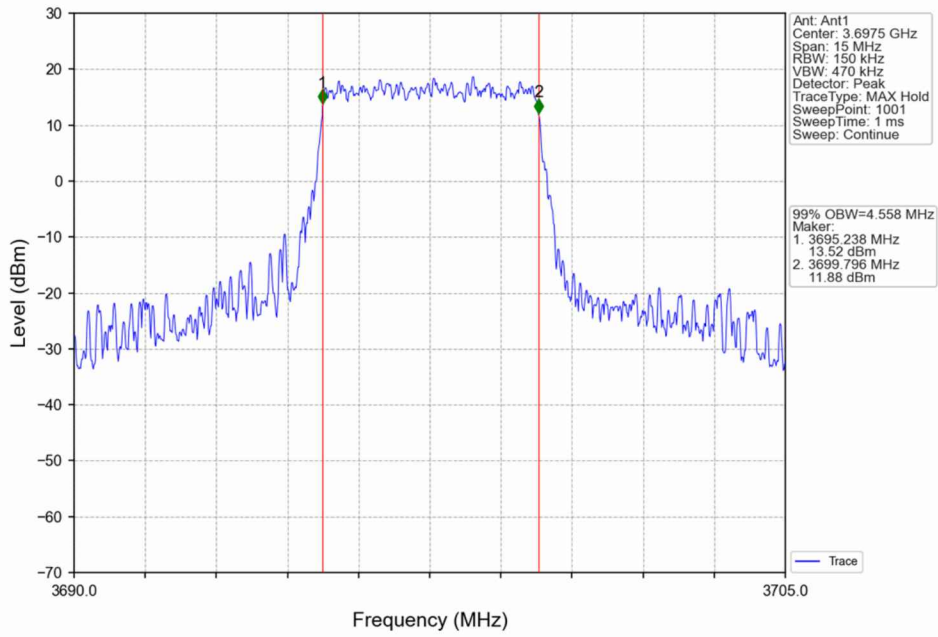

LTE B48

1. 99% & 26dB Bandwidth

1.1 Band48_OBW

1.1.1 Test Result

Band: 48 / NTNV						
Bandwidth (MHz)	Modulation	Frequency (MHz)	RB Allocation		99% Occupied Bandwidth (MHz)	Verdict
			Size	Offset	Result	
5	QPSK	3552.5	25	0	4.587	Pass
		3625	25	0	4.566	Pass
		3697.5	25	0	4.558	Pass
	16QAM	3552.5	25	0	4.584	Pass
		3625	25	0	4.571	Pass
		3697.5	25	0	4.555	Pass
10	QPSK	3555	50	0	9.116	Pass
		3625	50	0	9.101	Pass
		3695	50	0	9.090	Pass
	16QAM	3555	50	0	9.066	Pass
		3625	50	0	9.099	Pass
		3695	50	0	9.072	Pass
15	QPSK	3557.5	75	0	13.627	Pass
		3625	75	0	13.617	Pass
		3692.5	75	0	13.677	Pass
	16QAM	3557.5	75	0	13.645	Pass
		3625	75	0	13.584	Pass
		3692.5	75	0	13.623	Pass
20	QPSK	3560	100	0	18.125	Pass
		3625	100	0	18.118	Pass
		3690	100	0	18.100	Pass
	16QAM	3560	100	0	18.119	Pass
		3625	100	0	18.044	Pass
		3690	100	0	18.077	Pass

1.1.2 Test Graph

Band48_5MHz_QPSK_HCH_3697.5MHz_RB_25_0_NTNV

Band48_5MHz_16QAM_LCH_3552.5MHz_RB_25_0_NTNV

Band48_5MHz_16QAM_MCH_3625MHz_RB_25_0_NTNV

Band48_5MHz_16QAM_HCH_3697.5MHz_RB_25_0_NTNV

Band48_10MHz_QPSK_LCH_3555MHz_RB_50_0_NTNV