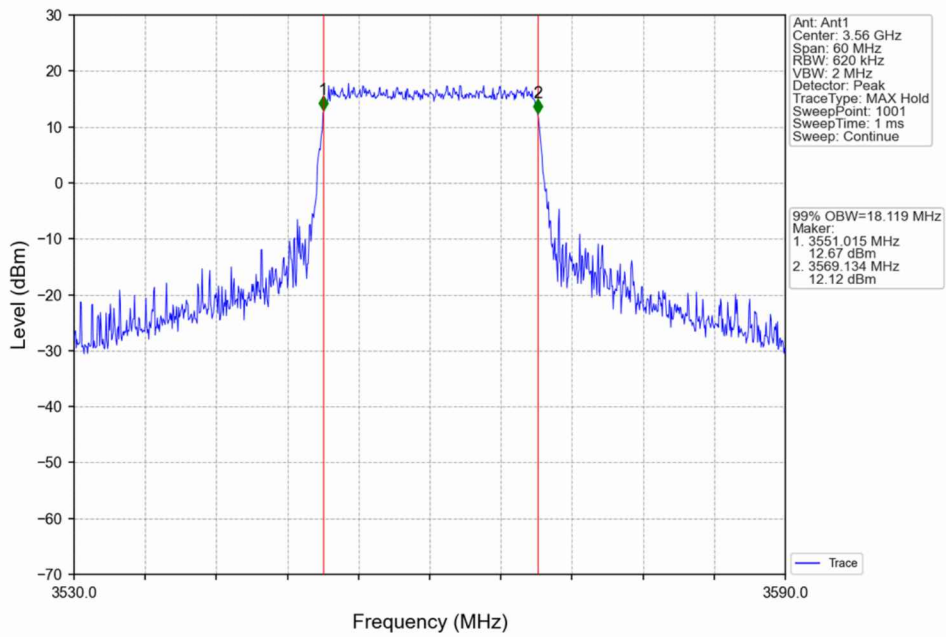

Band48_15MHz_16QAM_HCH_3692.5MHz_RB_75_0_NTNV

Band48_20MHz_QPSK_LCH_3560MHz_RB_100_0_NTNV

Band48_20MHz_QPSK_MCH_3625MHz_RB_100_0_NTNV

Band48_20MHz_QPSK_HCH_3690MHz_RB_100_0_NTNV

Band48_20MHz_16QAM_LCH_3560MHz_RB_100_0_NTNV

Band48_20MHz_16QAM_MCH_3625MHz_RB_100_0_NTNV

Band48_20MHz_16QAM_HCH_3690MHz_RB_100_0_NTNV

1.2 Band48_XDB

1.2.1 Test Result

Band: 48 / NTNV						
Bandwidth (MHz)	Modulation	Frequency (MHz)	RB Allocation		26dB Bandwidth (MHz)	Verdict
			Size	Offset	Result	
5	QPSK	3552.5	25	0	5.771	Pass
		3625	25	0	5.175	Pass
		3697.5	25	0	5.292	Pass
	16QAM	3552.5	25	0	5.513	Pass
		3625	25	0	5.258	Pass
		3697.5	25	0	5.455	Pass
10	QPSK	3555	50	0	11.091	Pass
		3625	50	0	10.038	Pass
		3695	50	0	10.634	Pass
	16QAM	3555	50	0	11.844	Pass
		3625	50	0	10.201	Pass
		3695	50	0	9.962	Pass
15	QPSK	3557.5	75	0	16.163	Pass
		3625	75	0	14.933	Pass
		3692.5	75	0	15.486	Pass
	16QAM	3557.5	75	0	17.636	Pass
		3625	75	0	15.143	Pass
		3692.5	75	0	15.538	Pass
20	QPSK	3560	100	0	22.219	Pass
		3625	100	0	20.164	Pass
		3690	100	0	20.262	Pass
	16QAM	3560	100	0	22.140	Pass
		3625	100	0	20.389	Pass
		3690	100	0	22.558	Pass