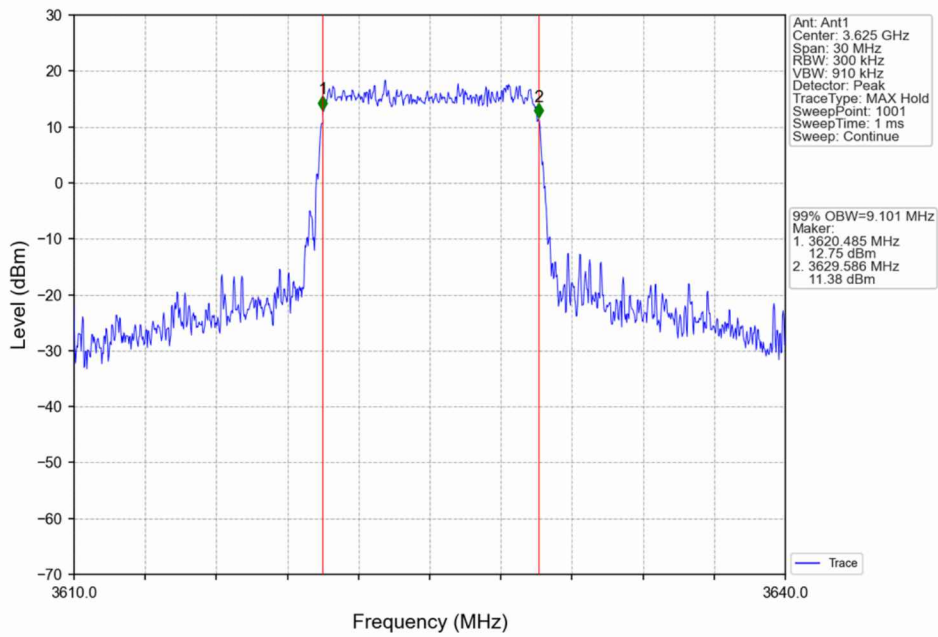

Band48_10MHz_QPSK_MCH_3625MHz_RB_50_0_NTNV