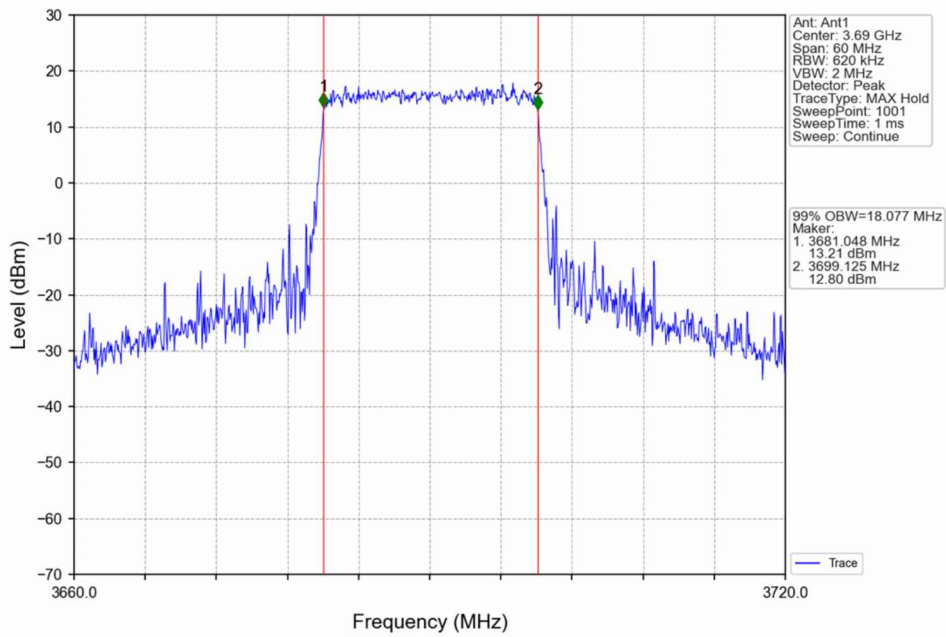

Band48_15MHz_16QAM_HCH_3692.5MHz_RB_75_0_NTNV

Band48_20MHz_QPSK_LCH_3560MHz_RB_100_0_NTNV

Band48_20MHz_QPSK_MCH_3625MHz_RB_100_0_NTNV

Band48_20MHz_QPSK_HCH_3690MHz_RB_100_0_NTNV

Band48_20MHz_16QAM_LCH_3560MHz_RB_100_0_NTNV

Band48_20MHz_16QAM_MCH_3625MHz_RB_100_0_NTNV

Band48_20MHz_16QAM_HCH_3690MHz_RB_100_0_NTNV

1.2 Band48_XDB

1.2.1 Test Result

Band: 48 / NTNV						
Bandwidth (MHz)	Modulation	Frequency (MHz)	RB Allocation		26dB Bandwidth (MHz)	Verdict
			Size	Offset	Result	
5	QPSK	3552.5	25	0	5.771	Pass
		3625	25	0	5.175	Pass
		3697.5	25	0	5.292	Pass
	16QAM	3552.5	25	0	5.513	Pass
		3625	25	0	5.258	Pass
		3697.5	25	0	5.455	Pass
10	QPSK	3555	50	0	11.091	Pass
		3625	50	0	10.038	Pass
		3695	50	0	10.634	Pass
	16QAM	3555	50	0	11.844	Pass
		3625	50	0	10.201	Pass
		3695	50	0	9.962	Pass
15	QPSK	3557.5	75	0	16.163	Pass
		3625	75	0	14.933	Pass
		3692.5	75	0	15.486	Pass
	16QAM	3557.5	75	0	17.636	Pass
		3625	75	0	15.143	Pass
		3692.5	75	0	15.538	Pass
20	QPSK	3560	100	0	22.219	Pass
		3625	100	0	20.164	Pass
		3690	100	0	20.262	Pass
	16QAM	3560	100	0	22.140	Pass
		3625	100	0	20.389	Pass
		3690	100	0	22.558	Pass