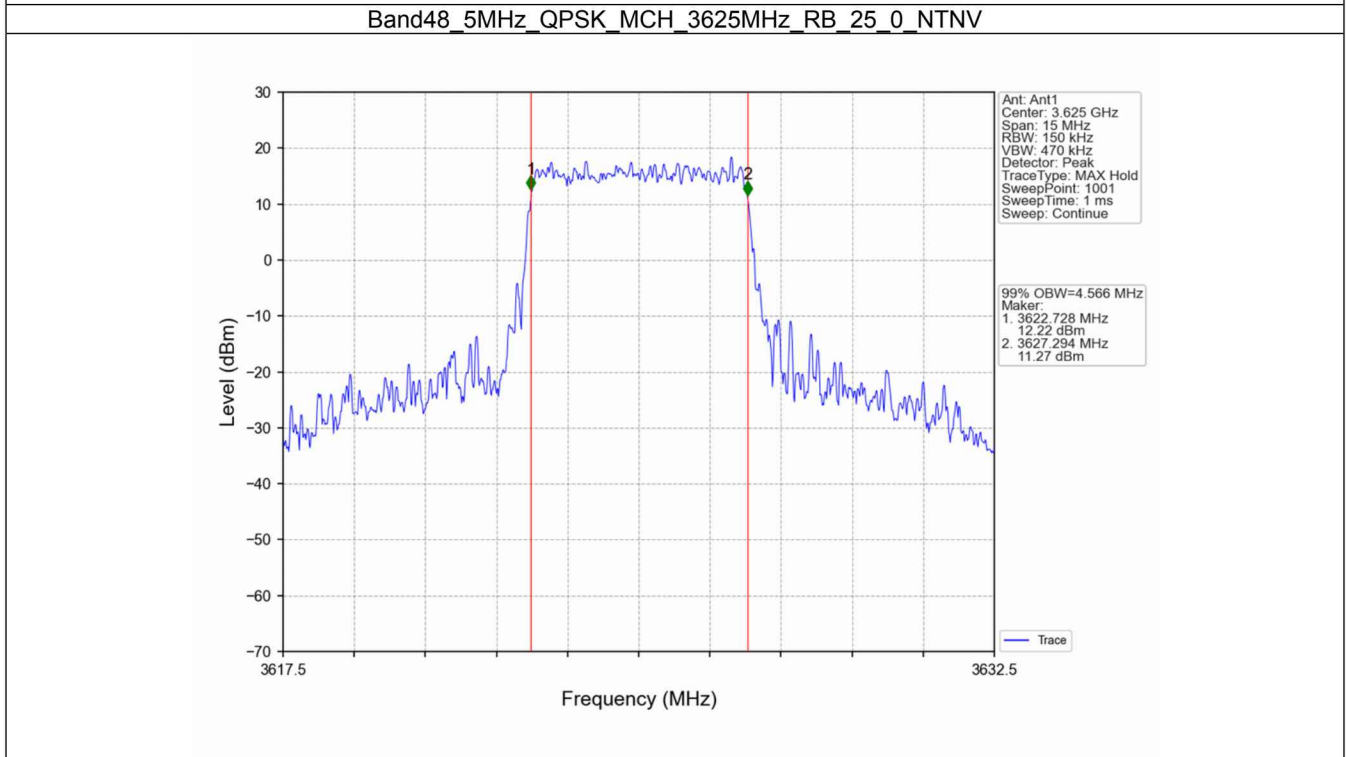

LTE B48

1. 99% & 26dB Bandwidth

1.1 Band48_OBW

1.1.1 Test Result

Band: 48 / NTNV						
Bandwidth (MHz)	Modulation	Frequency (MHz)	RB Allocation		99% Occupied Bandwidth (MHz)	Verdict
			Size	Offset	Result	
5	QPSK	3552.5	25	0	4.587	Pass
		3625	25	0	4.566	Pass
		3697.5	25	0	4.558	Pass
	16QAM	3552.5	25	0	4.584	Pass
		3625	25	0	4.571	Pass
		3697.5	25	0	4.555	Pass
10	QPSK	3555	50	0	9.116	Pass
		3625	50	0	9.101	Pass
		3695	50	0	9.090	Pass
	16QAM	3555	50	0	9.066	Pass
		3625	50	0	9.099	Pass
		3695	50	0	9.072	Pass
15	QPSK	3557.5	75	0	13.627	Pass
		3625	75	0	13.617	Pass
		3692.5	75	0	13.677	Pass
	16QAM	3557.5	75	0	13.645	Pass
		3625	75	0	13.584	Pass
		3692.5	75	0	13.623	Pass
20	QPSK	3560	100	0	18.125	Pass
		3625	100	0	18.118	Pass
		3690	100	0	18.100	Pass
	16QAM	3560	100	0	18.119	Pass
		3625	100	0	18.044	Pass
		3690	100	0	18.077	Pass

1.1.2 Test Graph

Band48_5MHz_QPSK_HCH_3697.5MHz_RB_25_0_NTNV

Band48_5MHz_16QAM_LCH_3552.5MHz_RB_25_0_NTNV

Band48_5MHz_16QAM_MCH_3625MHz_RB_25_0_NTNV

Band48_5MHz_16QAM_HCH_3697.5MHz_RB_25_0_NTNV

Band48_10MHz_QPSK_LCH_3555MHz_RB_50_0_NTNV