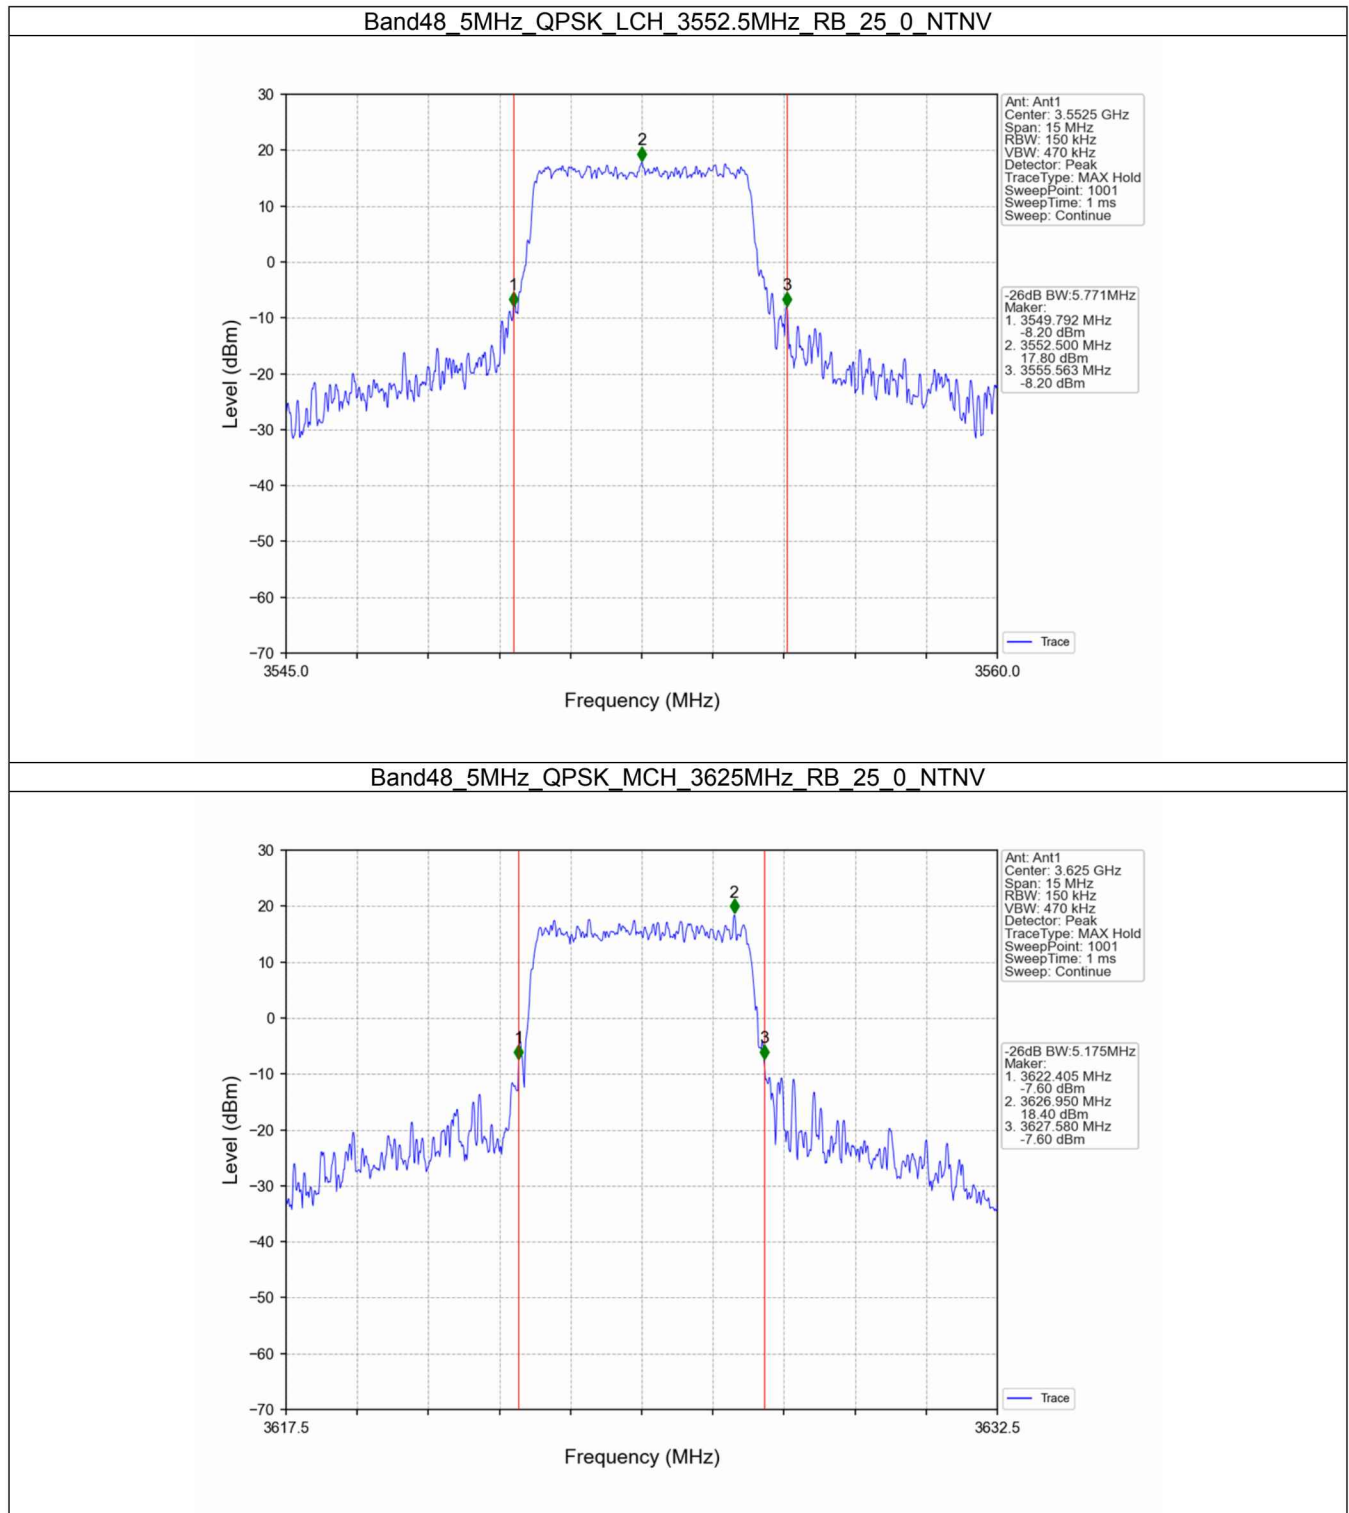

Band48_20MHz_16QAM_MCH_3625MHz_RB_100_0_NTNV

Band48_20MHz_16QAM_HCH_3690MHz_RB_100_0_NTNV

1.2 Band48_XDB

1.2.1 Test Result

Band: 48 / NTNV						
Bandwidth (MHz)	Modulation	Frequency (MHz)	RB Allocation		26dB Bandwidth (MHz)	Verdict
			Size	Offset	Result	
5	QPSK	3552.5	25	0	5.771	Pass
		3625	25	0	5.175	Pass
		3697.5	25	0	5.292	Pass
	16QAM	3552.5	25	0	5.513	Pass
		3625	25	0	5.258	Pass
		3697.5	25	0	5.455	Pass
10	QPSK	3555	50	0	11.091	Pass
		3625	50	0	10.038	Pass
		3695	50	0	10.634	Pass
	16QAM	3555	50	0	11.844	Pass
		3625	50	0	10.201	Pass
		3695	50	0	9.962	Pass
15	QPSK	3557.5	75	0	16.163	Pass
		3625	75	0	14.933	Pass
		3692.5	75	0	15.486	Pass
	16QAM	3557.5	75	0	17.636	Pass
		3625	75	0	15.143	Pass
		3692.5	75	0	15.538	Pass
20	QPSK	3560	100	0	22.219	Pass
		3625	100	0	20.164	Pass
		3690	100	0	20.262	Pass
	16QAM	3560	100	0	22.140	Pass
		3625	100	0	20.389	Pass
		3690	100	0	22.558	Pass

1.2.2 Test Graph

Band48_5MHz_QPSK_HCH_3697.5MHz_RB_25_0_NTNV

Band48_5MHz_16QAM_LCH_3552.5MHz_RB_25_0_NTNV

Band48_5MHz_16QAM_MCH_3625MHz_RB_25_0_NTNV

Band48_5MHz_16QAM_HCH_3697.5MHz_RB_25_0_NTNV

Band48_10MHz_QPSK_LCH_3555MHz_RB_50_0_NTNV