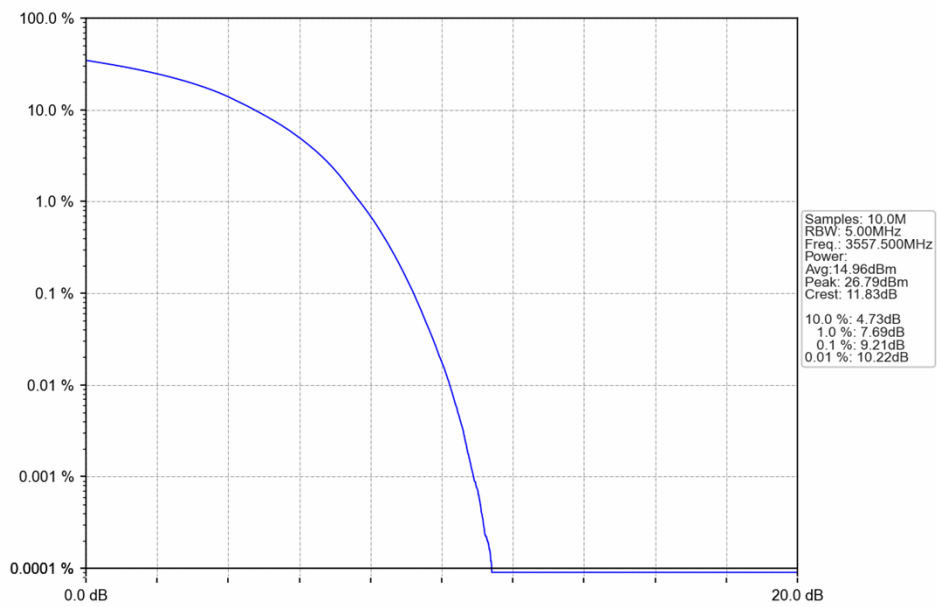

Band48_15MHz_16QAM_LCH_3557.5MHz_RB_75_0_NTNV