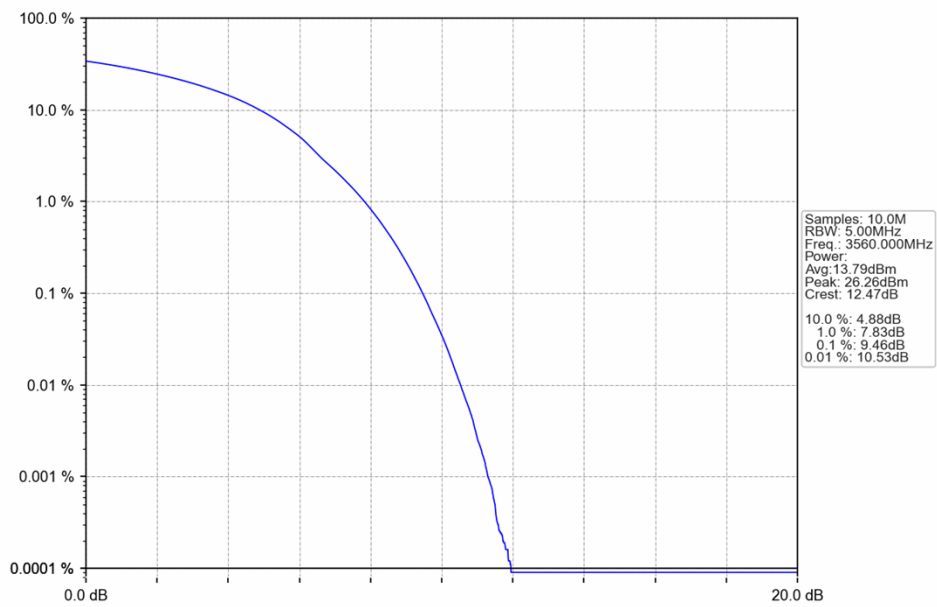

1.4.1 Test Result

Band: 48 / Bandwidth: 20MHz / NTNV						
Modulation	Frequency (MHz)	RB Allocation		Peak-Average Ratio (dB)		Verdict
		Size	Offset	Result	Limit	
QPSK	3560	100	0	9.09	<=13	Pass
	3625	100	0	9.05	<=13	Pass
	3690	100	0	9.05	<=13	Pass
16QAM	3560	100	0	9.46	<=13	Pass
	3625	100	0	9.41	<=13	Pass
	3690	100	0	9.58	<=13	Pass

1.4.2 Test Graph

Band48_20MHz_QPSK_HCH_3690MHz_RB_100_0_NTNV

Band48_20MHz_16QAM_LCH_3560MHz_RB_100_0_NTNV

Band48_20MHz_16QAM_MCH_3625MHz_RB_100_0_NTNV

Band48_20MHz_16QAM_HCH_3690MHz_RB_100_0_NTNV

UL 48C - LTE