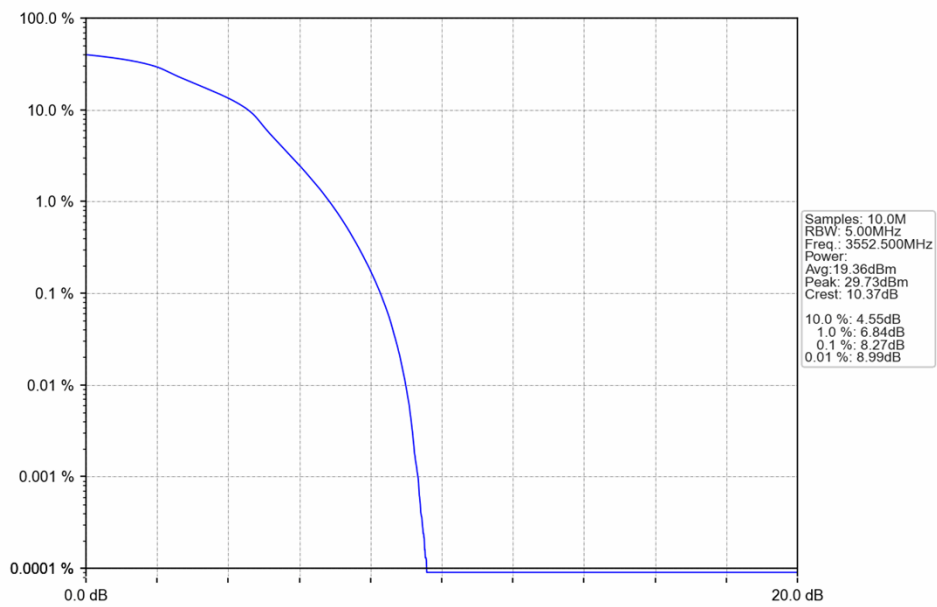

Band48_5MHz_16QAM_LCH_3552.5MHz_RB_25_0_NTNV