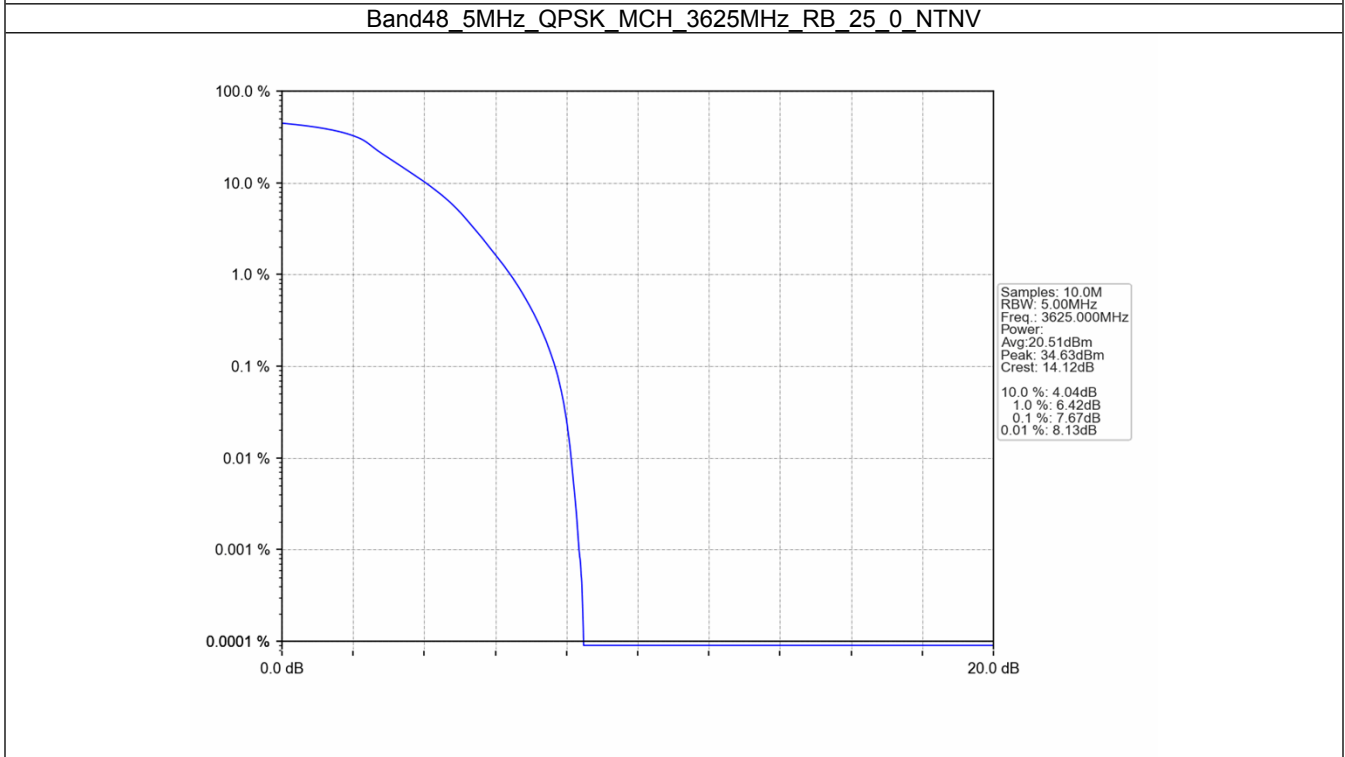

1.1.2 Test Graph