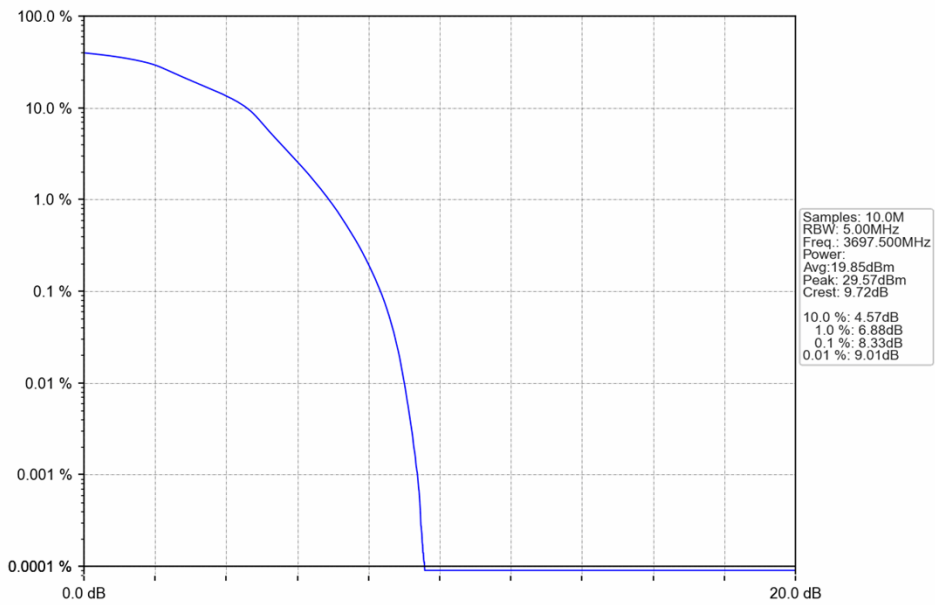

LTE B48

1. Peak-Average Ratio

1.1 B48_5MHz

1.1.1 Test Result

Band: 48 / Bandwidth: 5MHz / NTVN						
Modulation	Frequency (MHz)	RB Allocation		Peak-Average Ratio (dB)		Verdict
		Size	Offset	Result	Limit	
QPSK	3552.5	25	0	7.32	<=13	Pass
	3625	25	0	7.67	<=13	Pass
	3697.5	25	0	7.60	<=13	Pass
16QAM	3552.5	25	0	8.27	<=13	Pass
	3625	25	0	8.27	<=13	Pass
	3697.5	25	0	8.33	<=13	Pass

1.1.2 Test Graph

Band48_5MHz_QPSK_HCH_3697.5MHz_RB_25_0_NTNV

Band48_5MHz_16QAM_LCH_3552.5MHz_RB_25_0_NTNV

Band48_5MHz_16QAM_MCH_3625MHz_RB_25_0_NTNV

Band48_5MHz_16QAM_HCH_3697.5MHz_RB_25_0_NTNV

1.2 B48_10MHz

1.2.1 Test Result

Band: 48 / Bandwidth: 10MHz / NTNV						
Modulation	Frequency (MHz)	RB Allocation		Peak-Average Ratio (dB)		Verdict
		Size	Offset	Result	Limit	
QPSK	3555	50	0	8.16	<=13	Pass
	3625	50	0	8.18	<=13	Pass
	3695	50	0	8.24	<=13	Pass
16QAM	3555	50	0	8.90	<=13	Pass
	3625	50	0	8.83	<=13	Pass
	3695	50	0	8.88	<=13	Pass