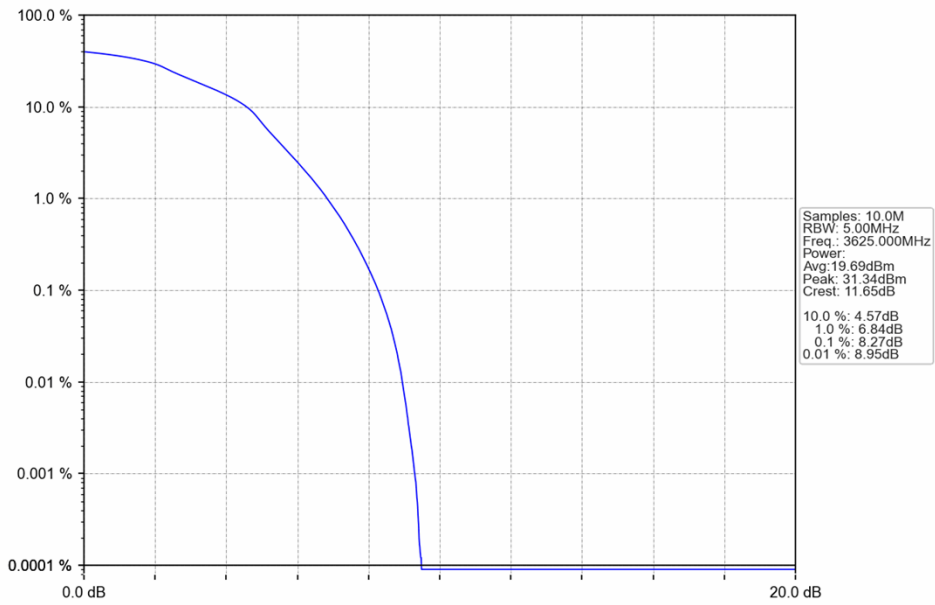

LTE B48

1. Peak-Average Ratio

1.1 B48_5MHz

1.1.1 Test Result

Band: 48 / Bandwidth: 5MHz / NTVN						
Modulation	Frequency (MHz)	RB Allocation		Peak-Average Ratio (dB)		Verdict
		Size	Offset	Result	Limit	
QPSK	3552.5	25	0	7.32	<=13	Pass
	3625	25	0	7.67	<=13	Pass
	3697.5	25	0	7.60	<=13	Pass
16QAM	3552.5	25	0	8.27	<=13	Pass
	3625	25	0	8.27	<=13	Pass
	3697.5	25	0	8.33	<=13	Pass

1.1.2 Test Graph

Band48_5MHz_QPSK_HCH_3697.5MHz_RB_25_0_NTNV

Band48_5MHz_16QAM_LCH_3552.5MHz_RB_25_0_NTNV

Band48_5MHz_16QAM_MCH_3625MHz_RB_25_0_NTNV

Band48_5MHz_16QAM_HCH_3697.5MHz_RB_25_0_NTNV

1.2 B48_10MHz