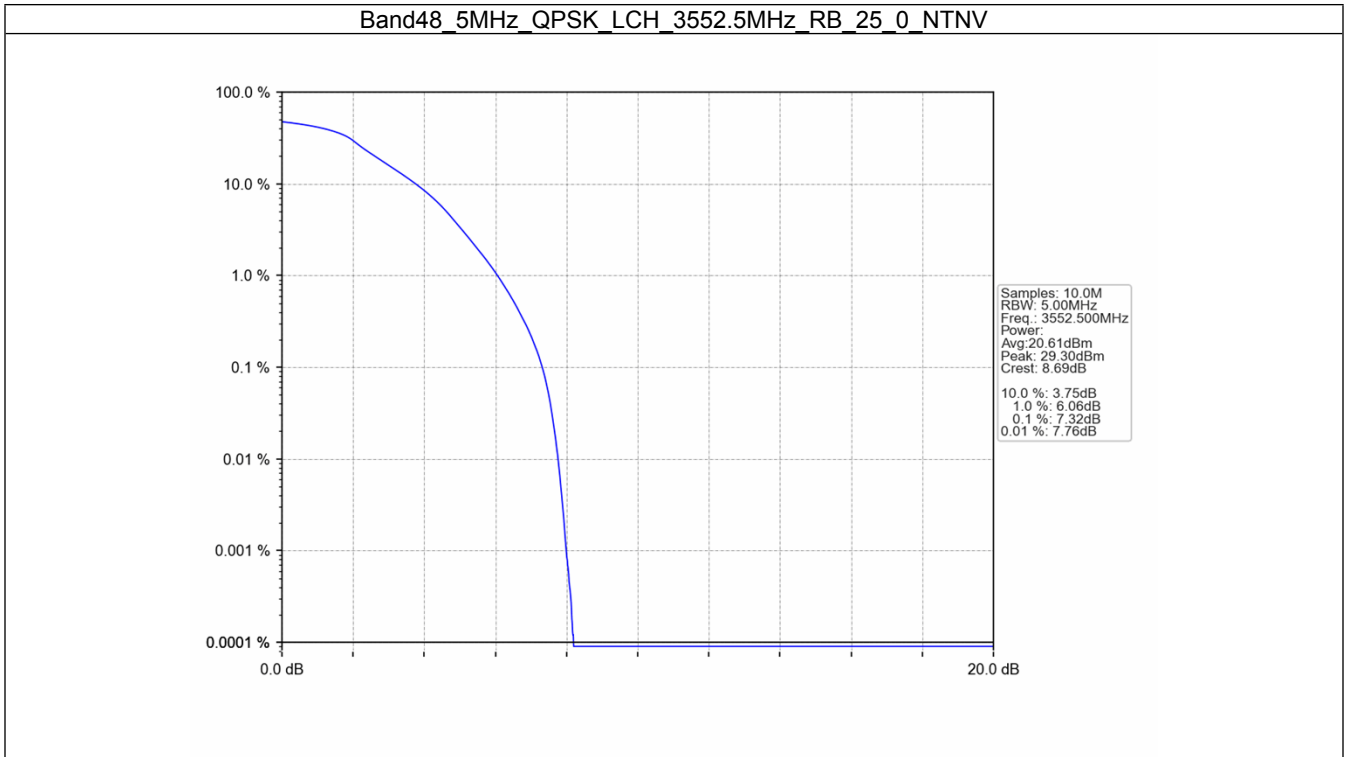

1.1.2 Test Graph