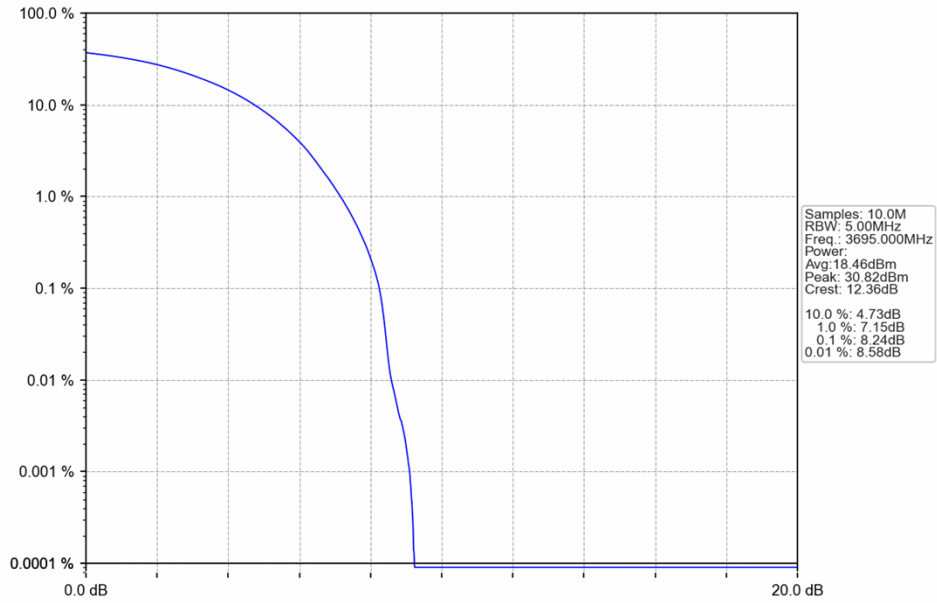

Band48_10MHz_QPSK_HCH_3695MHz_RB_50_0_NTNV