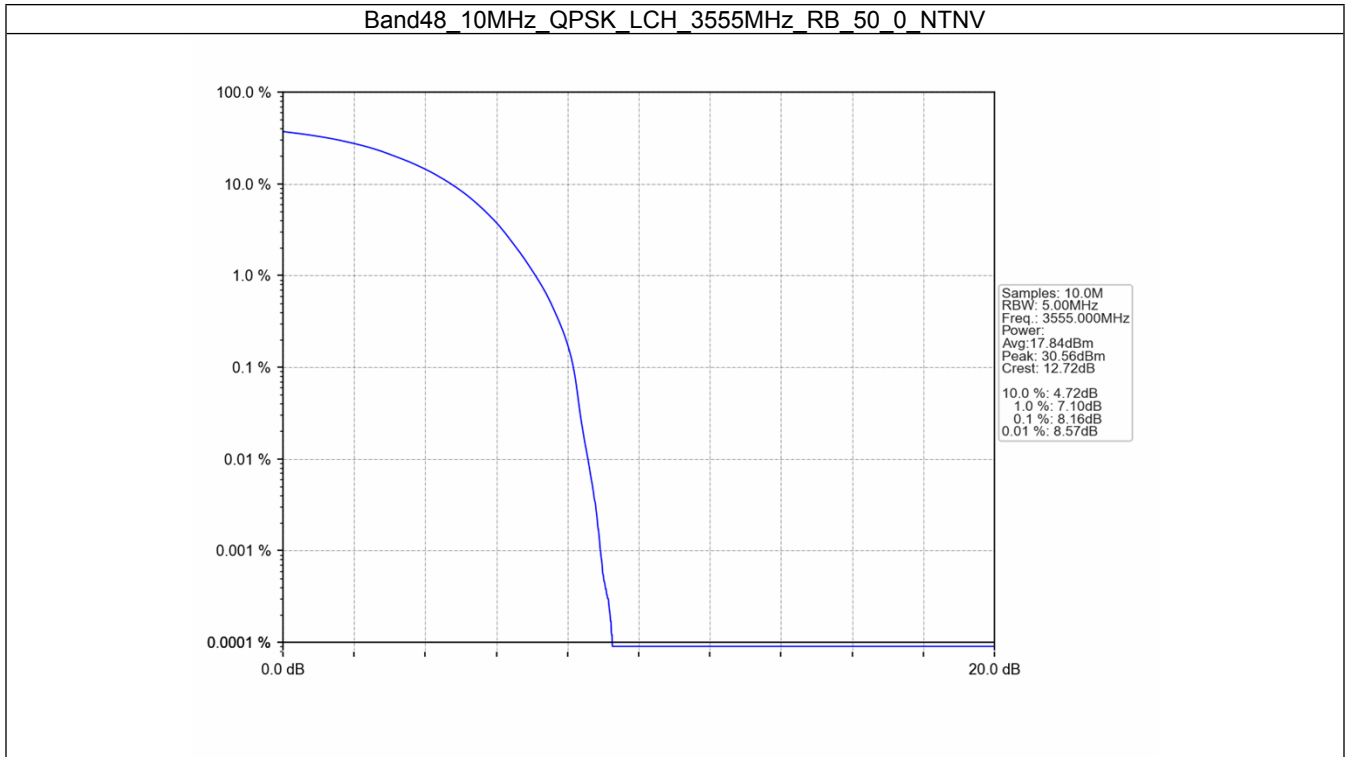

1.2.2 Test Graph