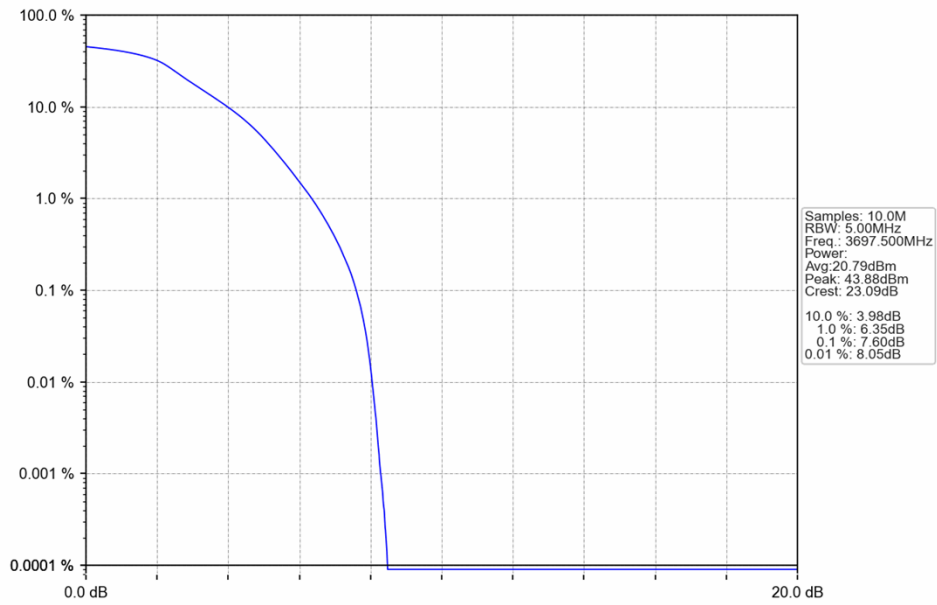

Band48_5MHz_QPSK_HCH_3697.5MHz_RB_25_0_NTNV