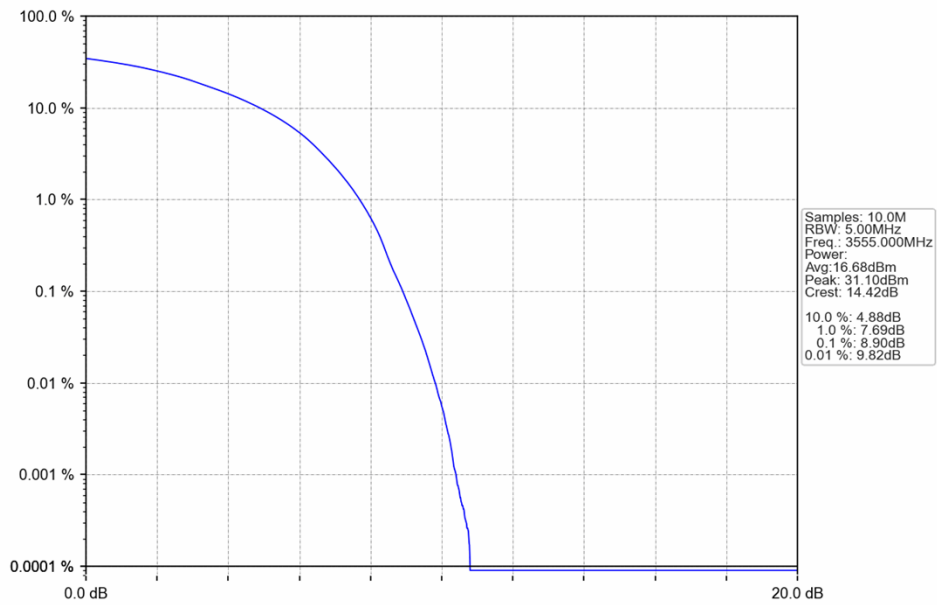

Band48_10MHz_16QAM_LCH_3555MHz_RB_50_0_NTNV