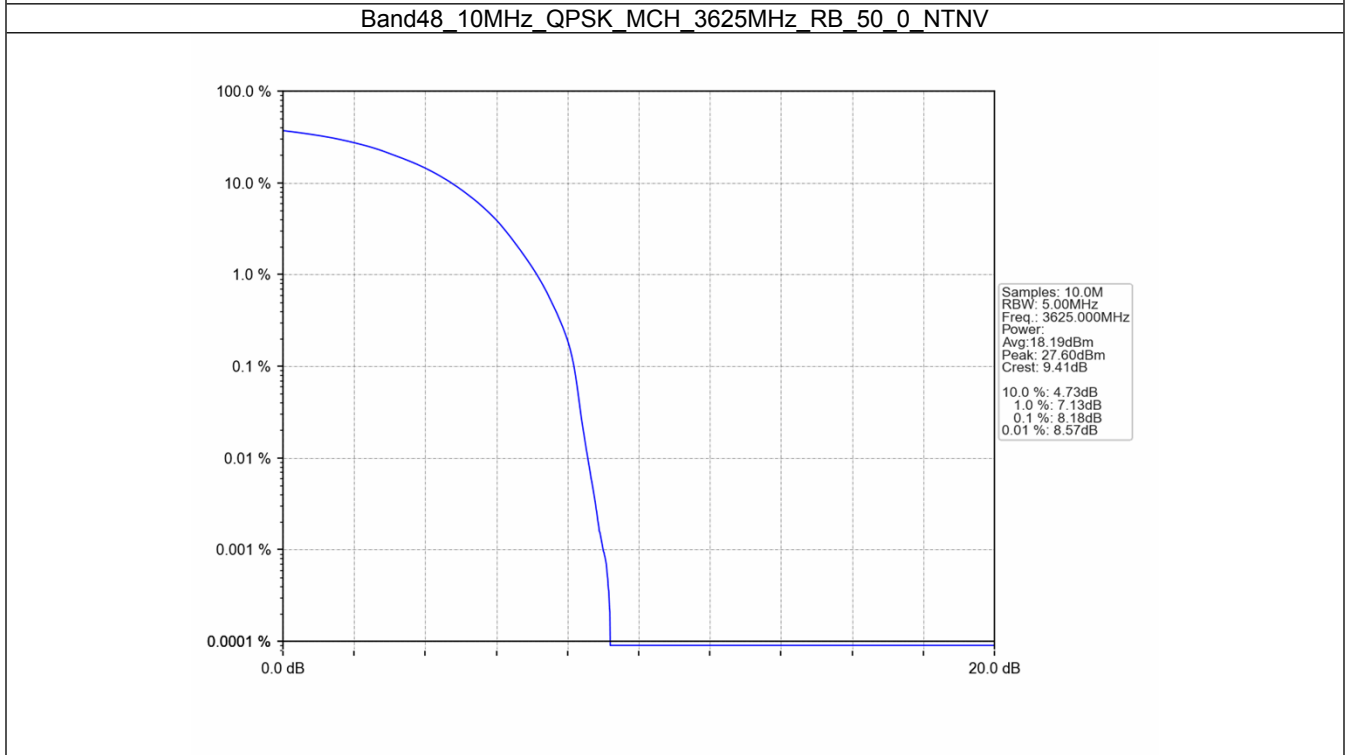

1.2.2 Test Graph