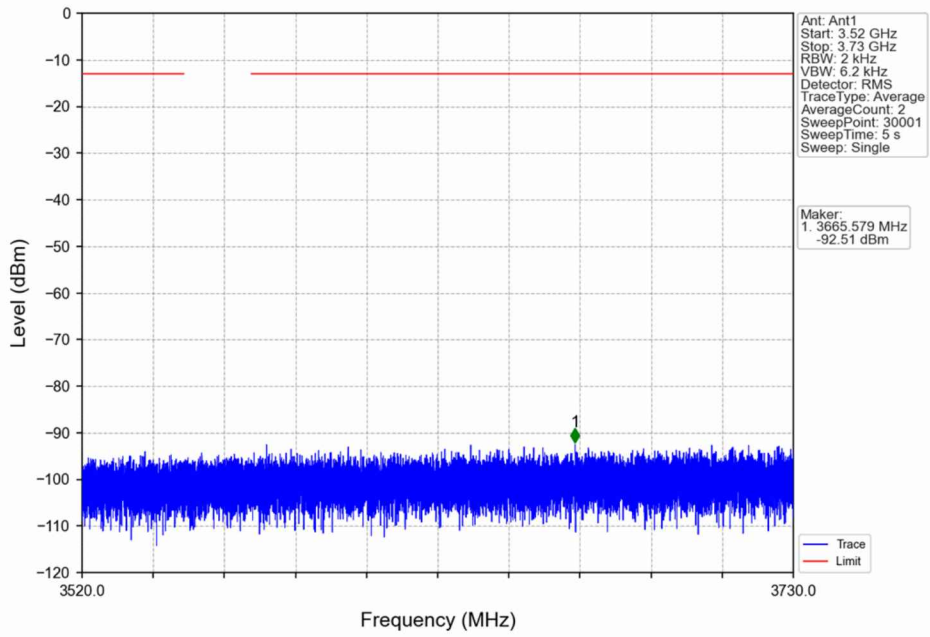

n48_30kHz_SISO_NTNV_20MHz_CP-OFDM_QPSK_3560.01MHz_Edge_1RB_Left