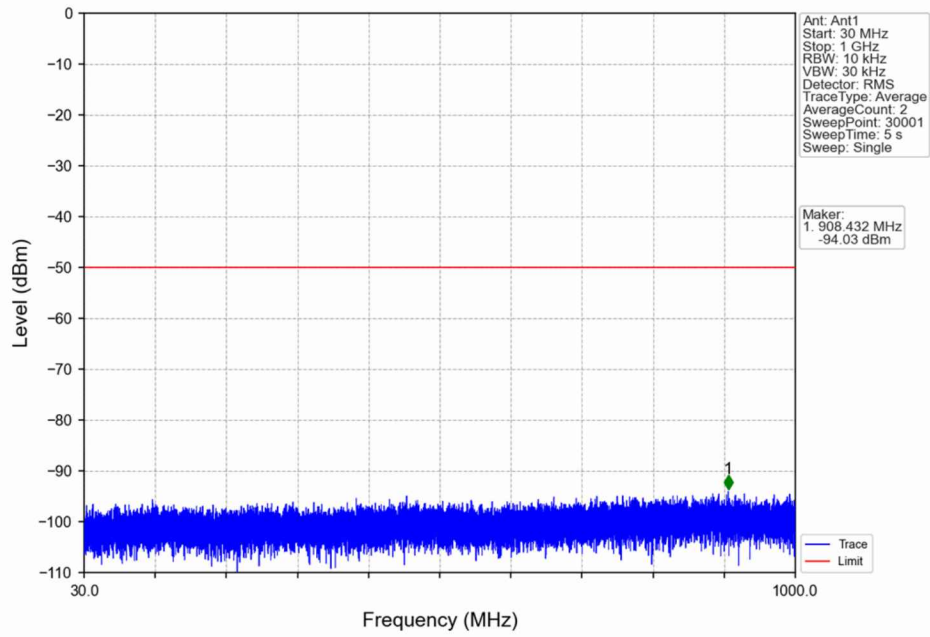

n48_30kHz_SISO_NTNV_20MHz_CP-OFDM_QPSK_3560.01MHz_Outer_Full