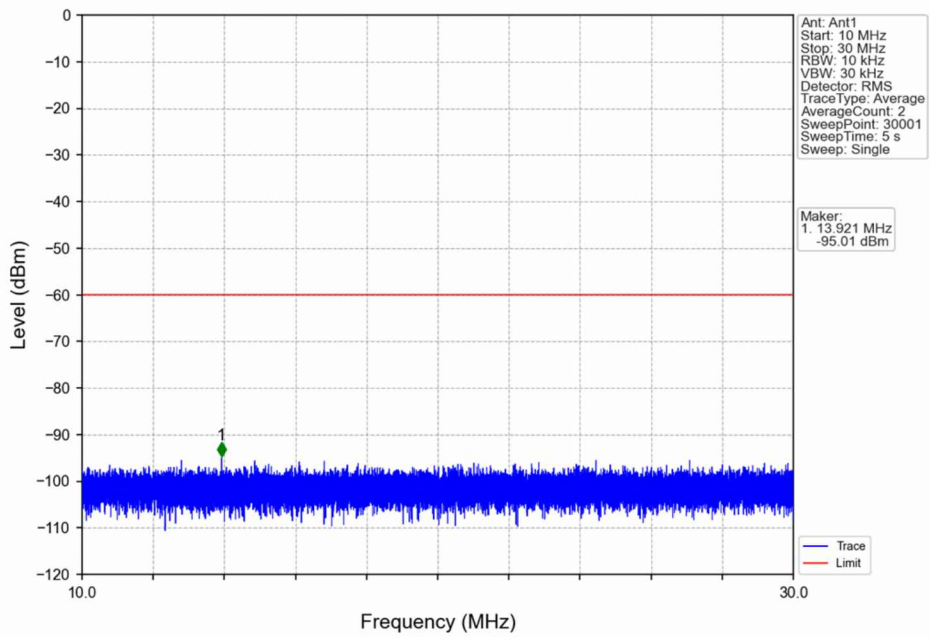

n48_30kHz_SISO_NTNV_20MHz_CP-OFDM_QPSK_3560.01MHz_Edge_1RB_Left