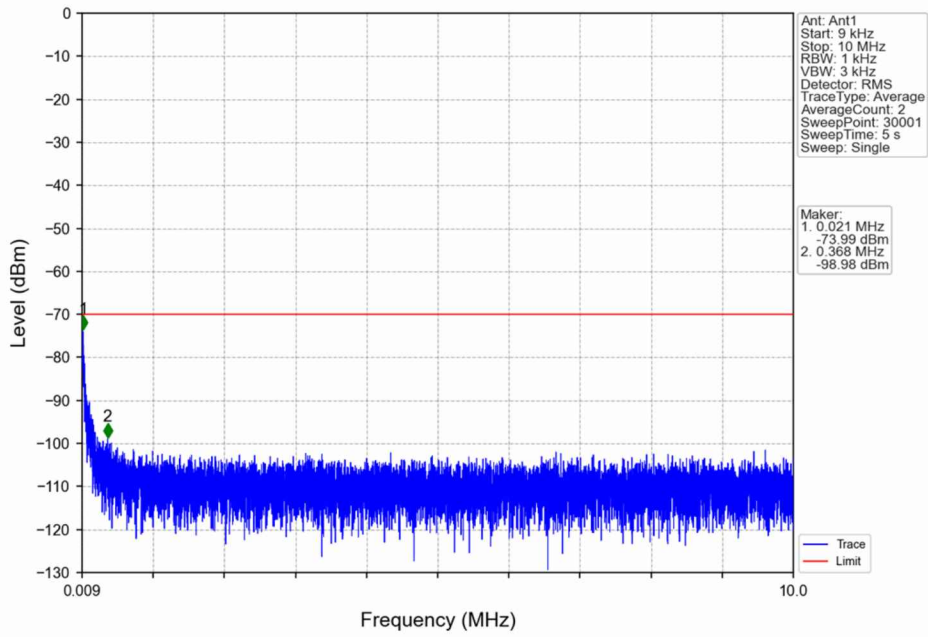

n48_30kHz_SISO_NTNV_20MHz_CP-OFDM_QPSK_3560.01MHz_Outer_Full