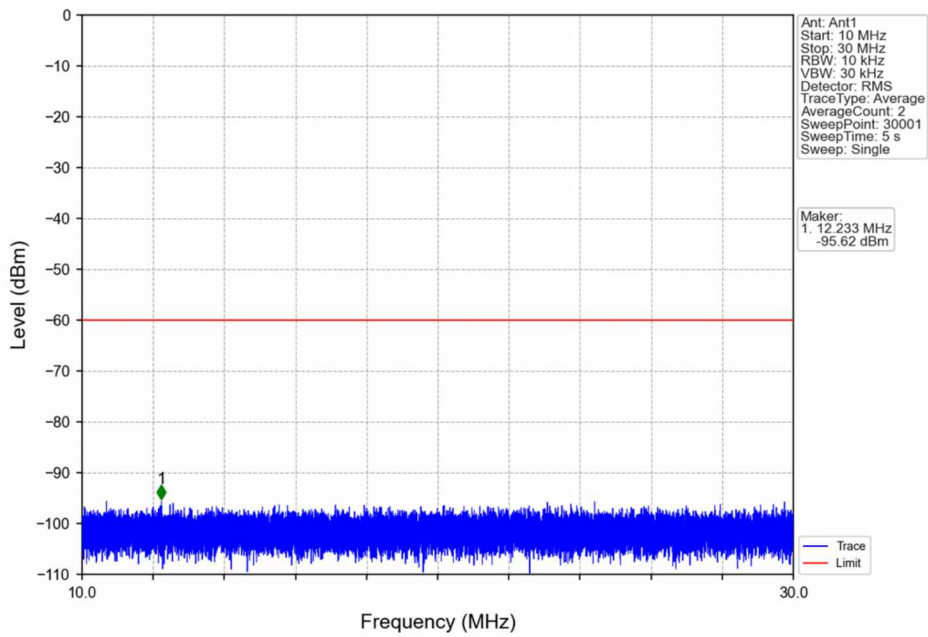

n48_30kHz_SISO_NTNV_20MHz_CP-OFDM_QPSK_3560.01MHz_Outer_Full

n48_30kHz_SISO_NTNV_20MHz_CP-OFDM_QPSK_3560.01MHz_Outer_Full

n48_30kHz_SISO_NTNV_20MHz_CP-OFDM_QPSK_3560.01MHz_Outer_Full

n48_30kHz_SISO_NTNV_20MHz_CP-OFDM_QPSK_3560.01MHz_Outer_Full