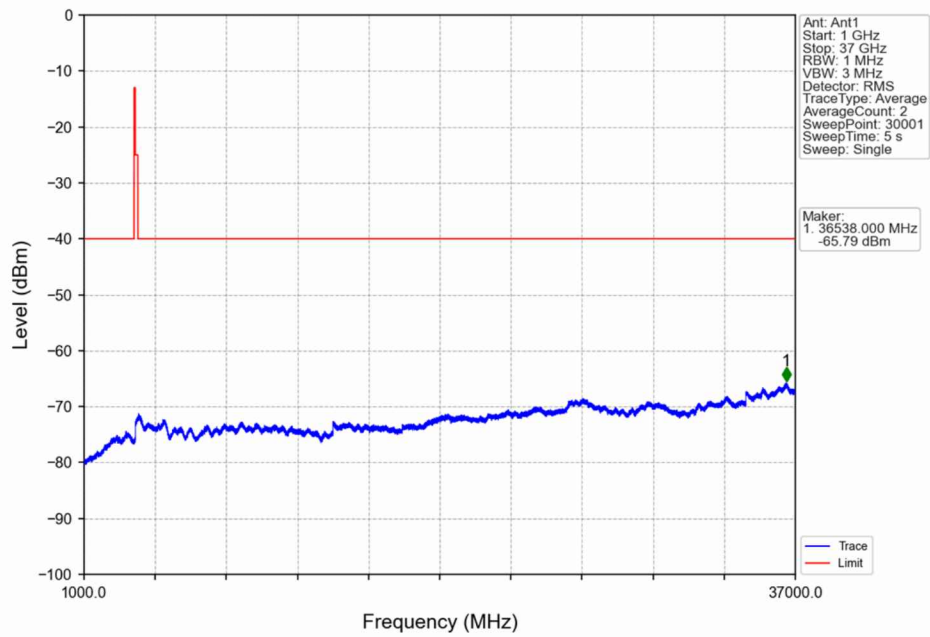

n48_30kHz_SISO_NTNV_20MHz_CP-OFDM_QPSK_3560.01MHz_Outer_Full