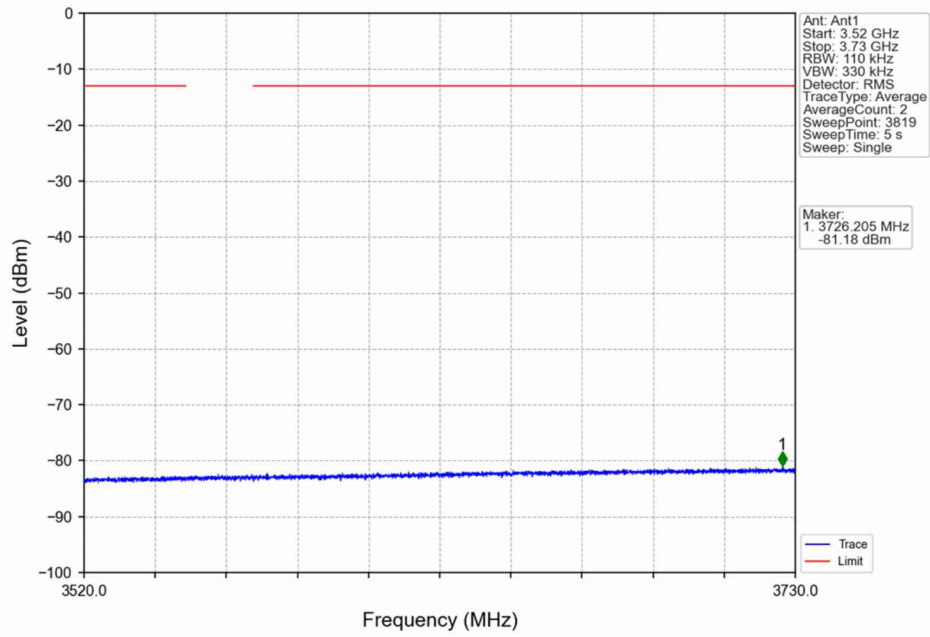

n48_30kHz_SISO_NTNV_20MHz_CP-OFDM_QPSK_3560.01MHz_Outer_Full