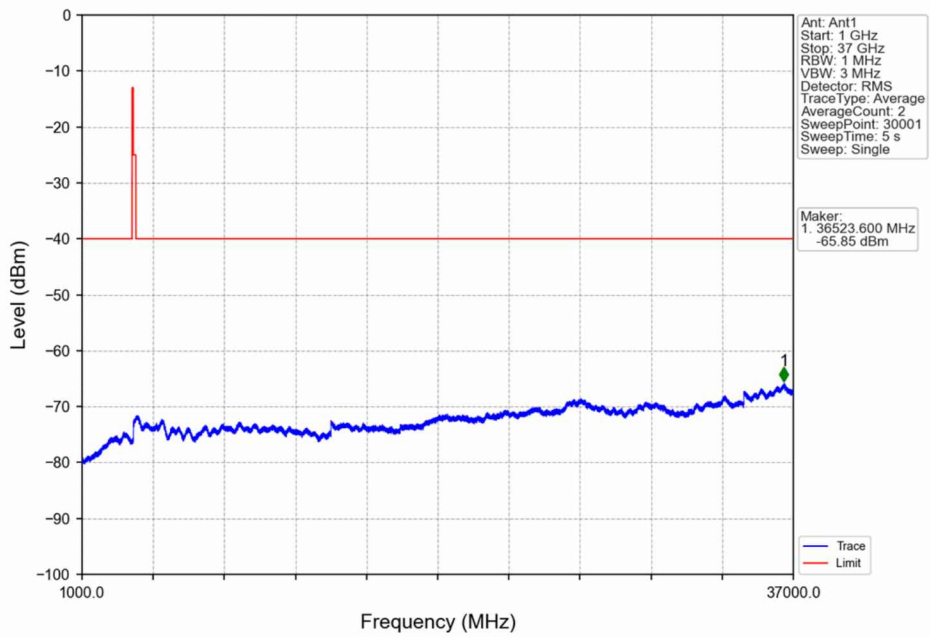

n48_30kHz_SISO_NTNV_20MHz_CP-OFDM_QPSK_3560.01MHz_Edge_1RB_Left

n48_30kHz_SISO_NTNV_20MHz_CP-OFDM_QPSK_3560.01MHz_Edge_1RB_Left

n48_30kHz_SISO_NTNV_20MHz_CP-OFDM_QPSK_3560.01MHz_Edge_1RB_Left

n48_30kHz_SISO_NTNV_20MHz_CP-OFDM_QPSK_3560.01MHz_Edge_1RB_Left