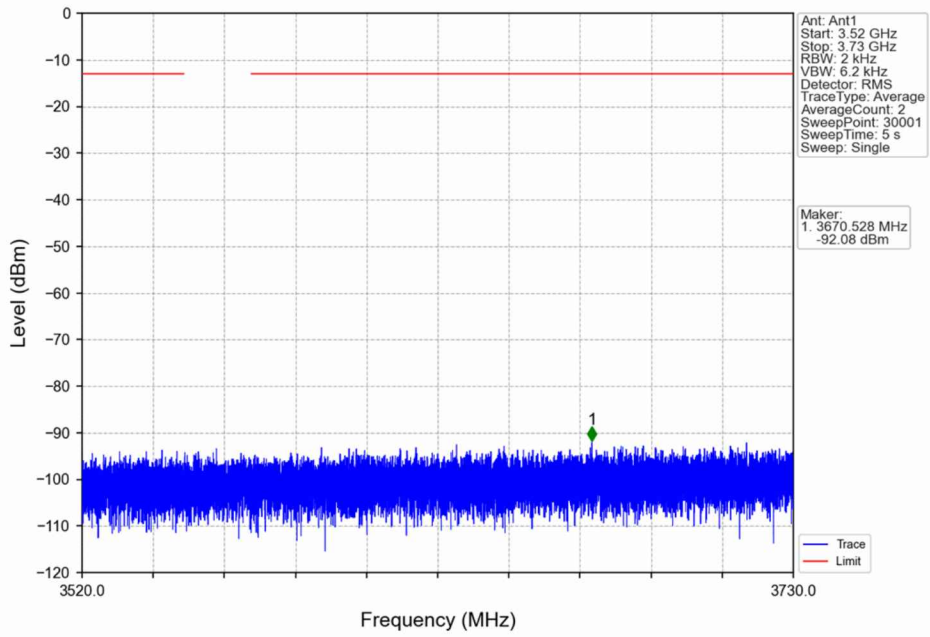

n48_30kHz_SISO_NTNV_20MHz_CP-OFDM_QPSK_3560.01MHz_Inner_1RB_Left