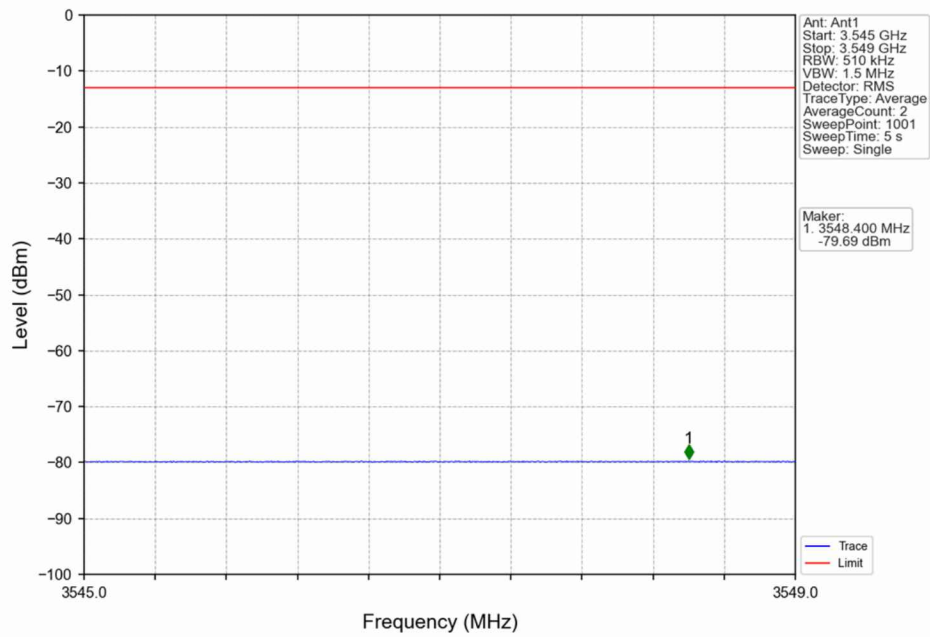

n48_30kHz_SISO_NTNV_20MHz_CP-OFDM_QPSK_3560.01MHz_Outer_Full