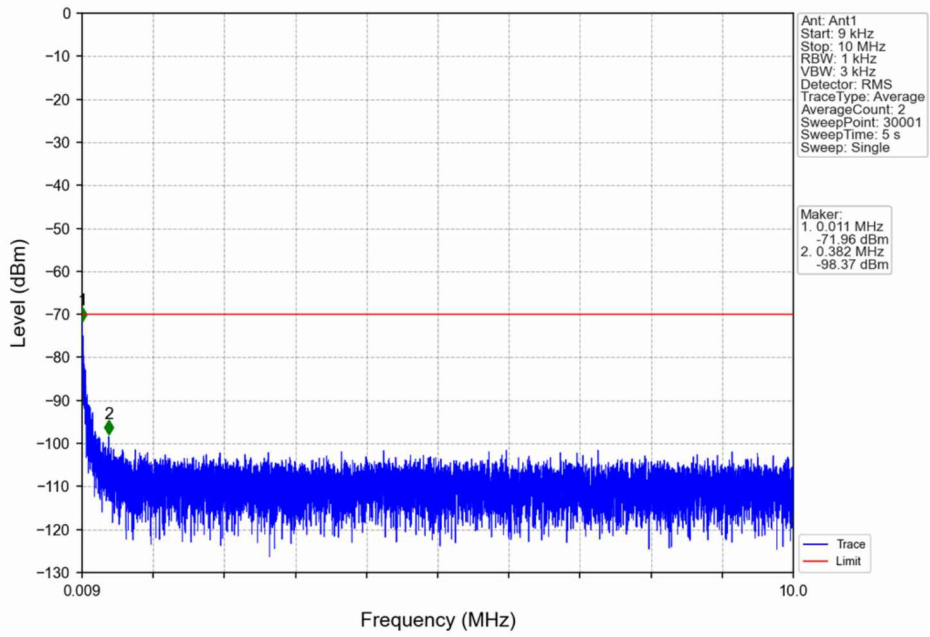

n48_30kHz_SISO_NTNV_20MHz_CP-OFDM_QPSK_3560.01MHz_Edge_1RB_Left

n48_30kHz_SISO_NTNV_20MHz_CP-OFDM_QPSK_3560.01MHz_Edge_1RB_Left