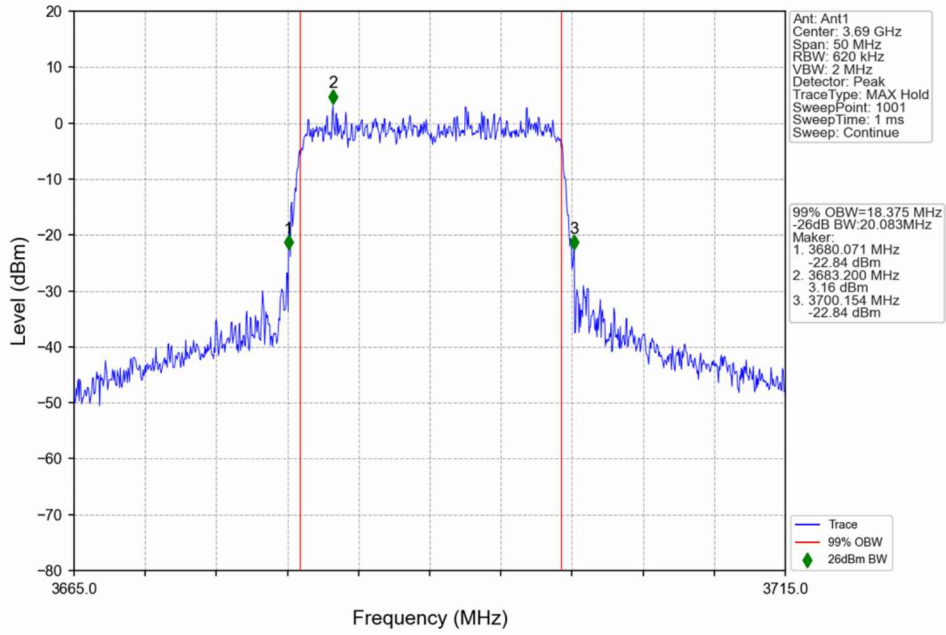

n48_30kHz_SISO_NTNV_20MHz_CP-OFDM_16_QAM_3690MHz_Outer_Full

n48_30kHz_SISO_NTNV_20MHz_CP-OFDM_64_QAM_3560.01MHz_Outer_Full

n48_30kHz_SISO_NTNV_20MHz_CP-OFDM_64_QAM_3624.99MHz_Outer_Full

n48_30kHz_SISO_NTNV_20MHz_CP-OFDM 64 QAM_3690MHz_Outer_Full