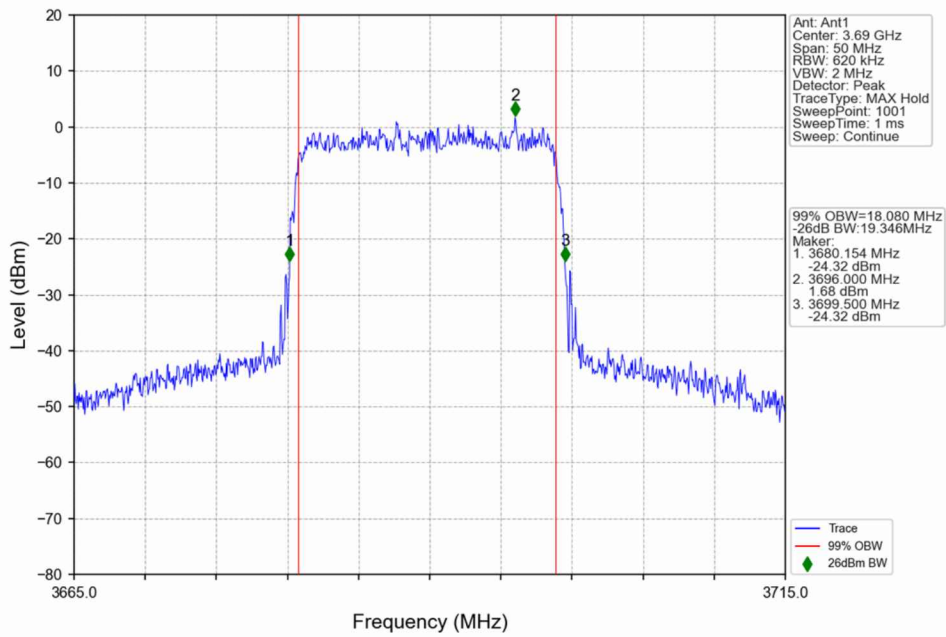

n48_30kHz_SISO_NTNV_20MHz_DFT-s-OFDM_256_QAM_3690MHz_Outer_Full