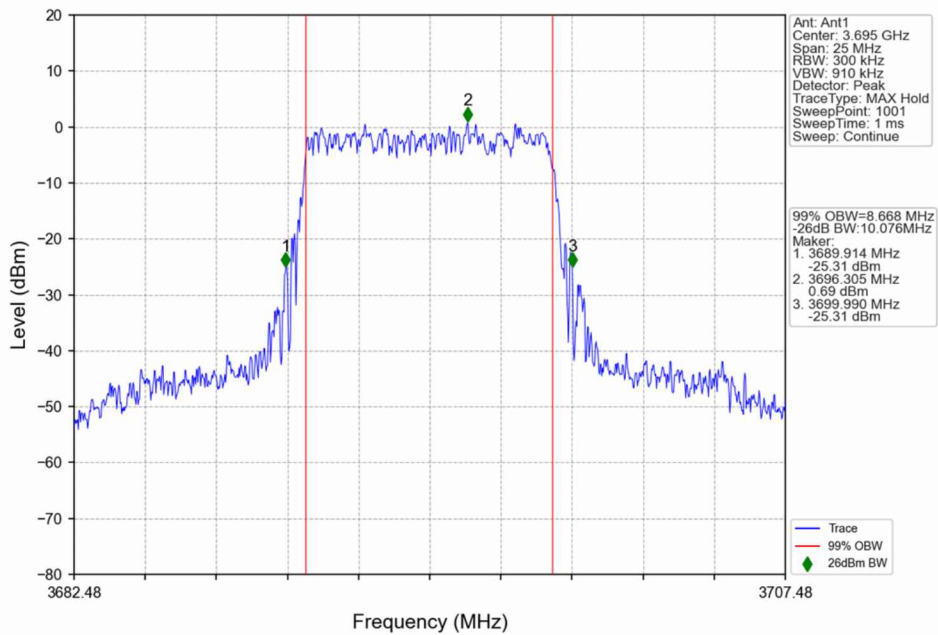

n48_30kHz_SISO_NTNV_10MHz_DFT-s-OFDM_256_QAM_3694.98MHz_Outer_Full