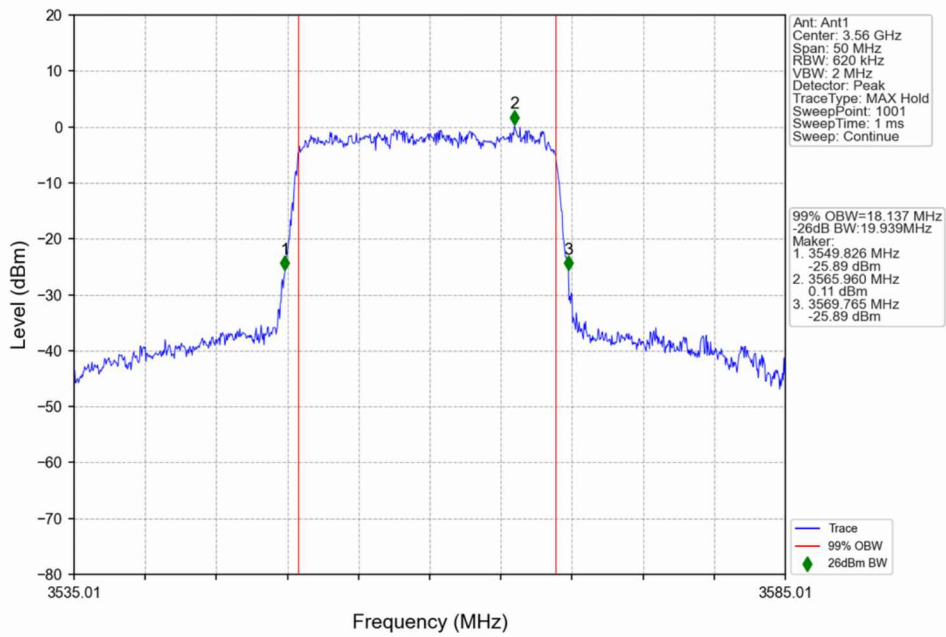

n48_30kHz_SISO_NTNV_20MHz_DFT-s-OFDM_256_QAM_3560.01MHz_Outer_Full