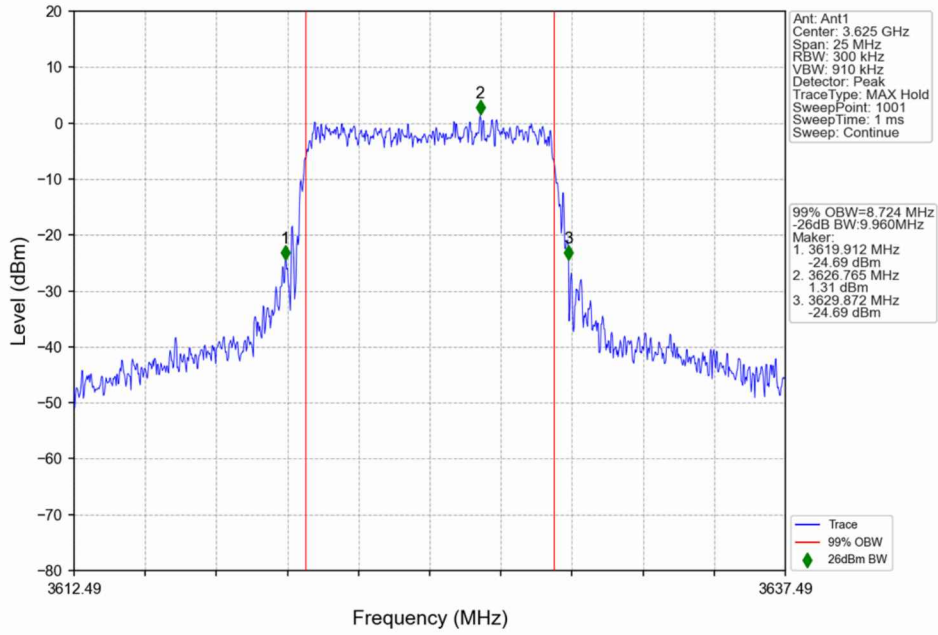

n48_30kHz_SISO_NTNV_10MHz_CP-OFDM QPSK_3624.99MHz_Outer_Full

n48_30kHz_SISO_NTNV_10MHz_CP-OFDM QPSK_3694.98MHz_Outer_Full

n48_30kHz_SISO_NTNV_10MHz_CP-OFDM 16 QAM_3555MHz_Outer_Full

n48_30kHz_SISO_NTNV_10MHz_CP-OFDM_16_QAM_3624.99MHz_Outer_Full