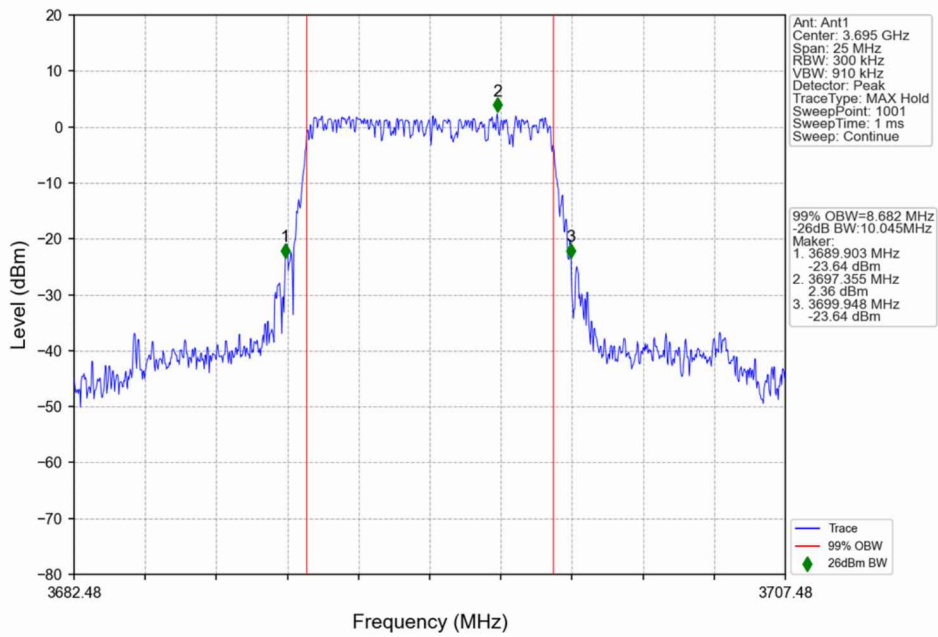

n48_30kHz_SISO_NTNV_10MHz_DFT-s-OFDM_16_QAM_3694.98MHz_Outer_Full