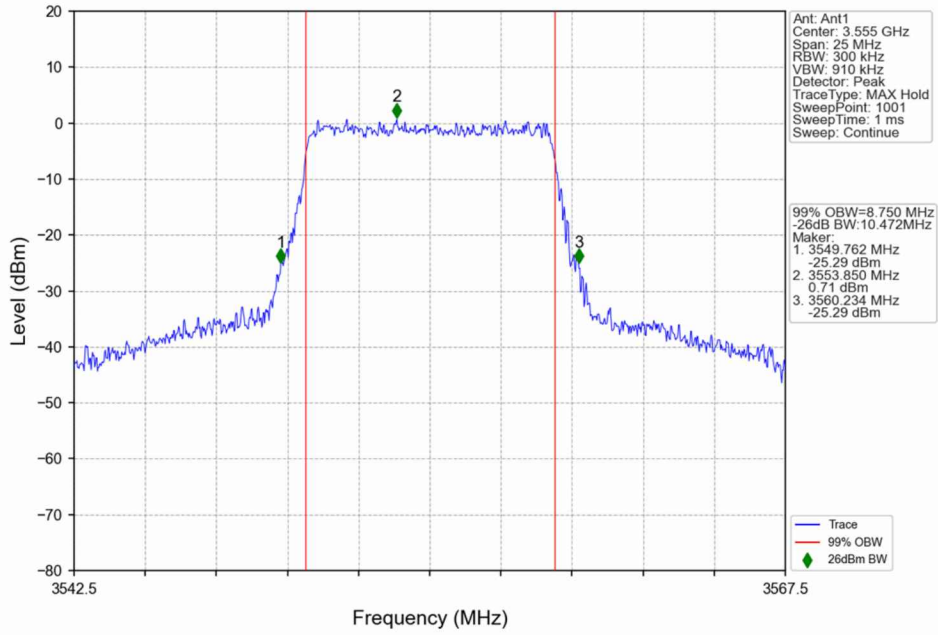

n48_30kHz_SISO_NTNV_10MHz_DFT-s-OFDM 256 QAM_3555MHz_Outer_Full

n48_30kHz_SISO_NTNV_10MHz_DFT-s-OFDM_256_QAM_3624.99MHz_Outer_Full

n48_30kHz_SISO_NTNV_10MHz_DFT-s-OFDM_256_QAM_3694.98MHz_Outer_Full

n48_30kHz_SISO_NTNV_10MHz_CP-OFDM QPSK_3555MHz_Outer_Full