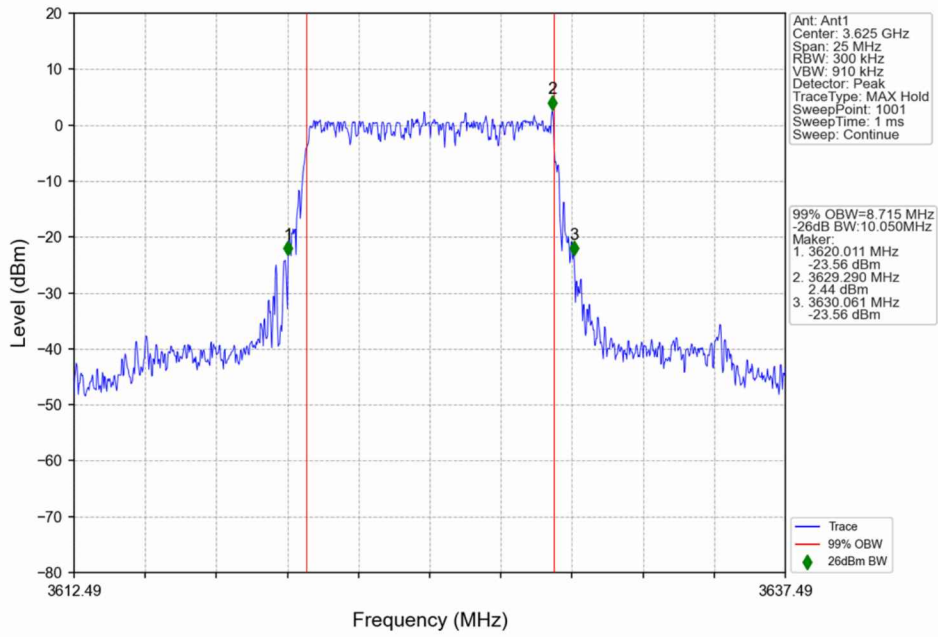

5G NR N48

1. 99% & 26dB Bandwidth

1.1 30k_SISO_10MHz_NTNV

1.1.1 Test Result

5G NR n48 SCS=30kHz SISO 10MHz NTN						
Modulation	Frequency (MHz)	RB Allocation	99% Bandwidth (MHz)	26dB Bandwidth (MHz)	Limit (MHz)	Verdict
DFT-s-OFDM QPSK	3555	Outer_Full	8.74	10.32	/	Pass
	3624.99	Outer_Full	8.68	10.23	/	Pass
	3694.98	Outer_Full	8.68	10.09	/	Pass
DFT-s-OFDM 16 QAM	3555	Outer_Full	8.80	10.09	/	Pass
	3624.99	Outer_Full	8.71	10.05	/	Pass
	3694.98	Outer_Full	8.68	10.04	/	Pass
DFT-s-OFDM 64 QAM	3555	Outer_Full	8.71	10.19	/	Pass
	3624.99	Outer_Full	8.68	10.20	/	Pass
	3694.98	Outer_Full	8.69	10.17	/	Pass
DFT-s-OFDM 256 QAM	3555	Outer_Full	8.70	10.11	/	Pass
	3624.99	Outer_Full	8.62	10.05	/	Pass
	3694.98	Outer_Full	8.67	10.08	/	Pass
CP-OFDM QPSK	3555	Outer_Full	8.75	10.47	/	Pass
	3624.99	Outer_Full	8.71	9.94	/	Pass
	3694.98	Outer_Full	8.72	10.13	/	Pass
CP-OFDM 16 QAM	3555	Outer_Full	8.73	10.05	/	Pass
	3624.99	Outer_Full	8.72	9.96	/	Pass
	3694.98	Outer_Full	8.66	10.05	/	Pass
CP-OFDM 64 QAM	3555	Outer_Full	8.71	10.11	/	Pass
	3624.99	Outer_Full	8.65	10.08	/	Pass
	3694.98	Outer_Full	8.71	9.81	/	Pass
CP-OFDM 256 QAM	3555	Outer_Full	8.71	10.02	/	Pass
	3624.99	Outer_Full	8.64	9.77	/	Pass
	3694.98	Outer_Full	8.68	10.01	/	Pass

1.1.2 Test Graph

n48_30kHz_SISO_NTNV_10MHz_DFT-s-OFDM QPSK_3694.98MHz_Outer_Full

n48_30kHz_SISO_NTNV_10MHz_DFT-s-OFDM 16 QAM_3555MHz_Outer_Full

n48_30kHz_SISO_NTNV_10MHz_DFT-s-OFDM_16_QAM_3624.99MHz_Outer_Full