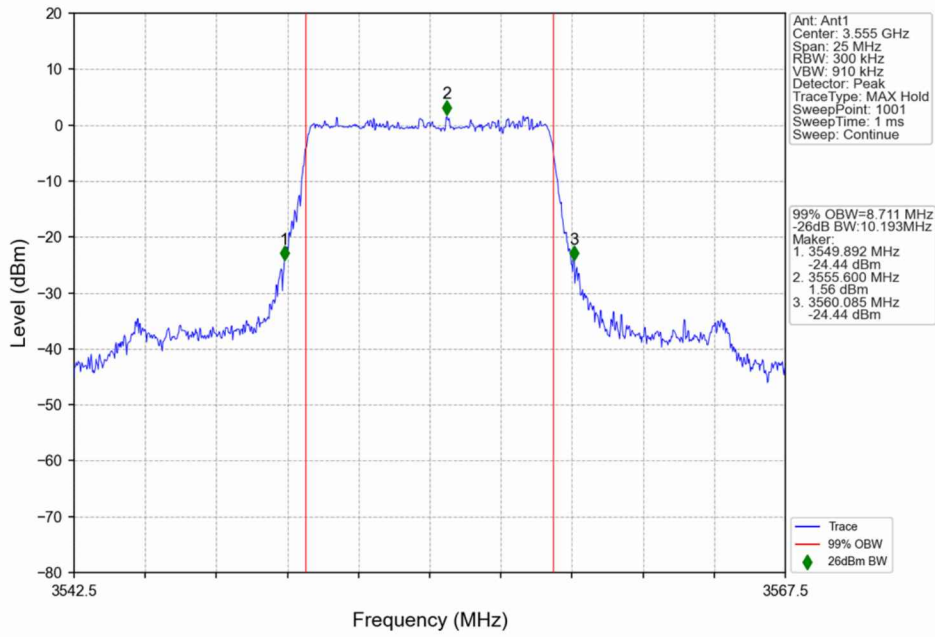

n48_30kHz_SISO_NTNV_10MHz_DFT-s-OFDM_64_QAM_3555MHz_Outer_Full