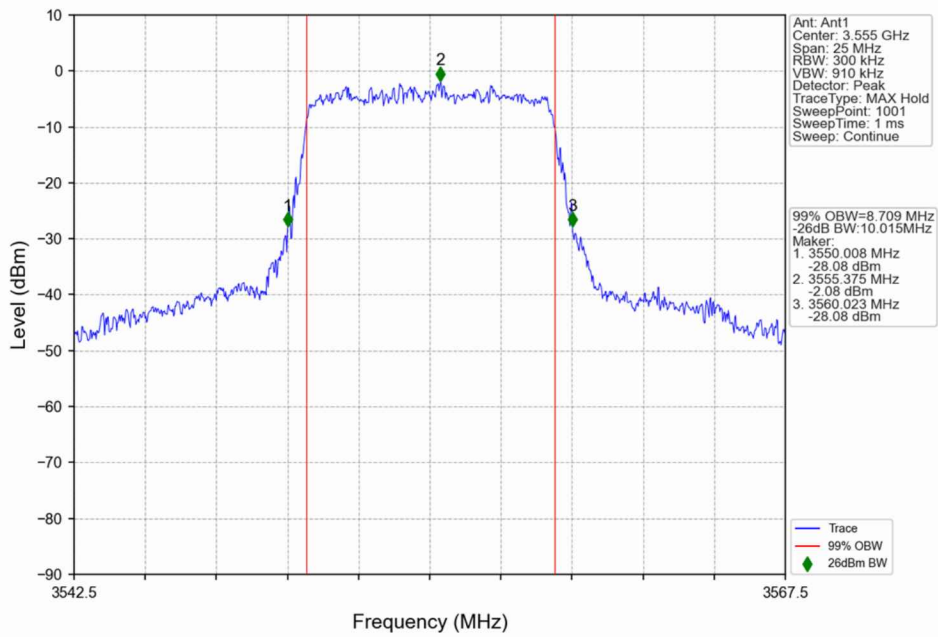

n48_30kHz_SISO_NTNV_10MHz_CP-OFDM_256_QAM_3624.99MHz_Outer_Full

n48_30kHz_SISO_NTNV_10MHz_CP-OFDM 256 QAM_3555MHz_Outer_Full