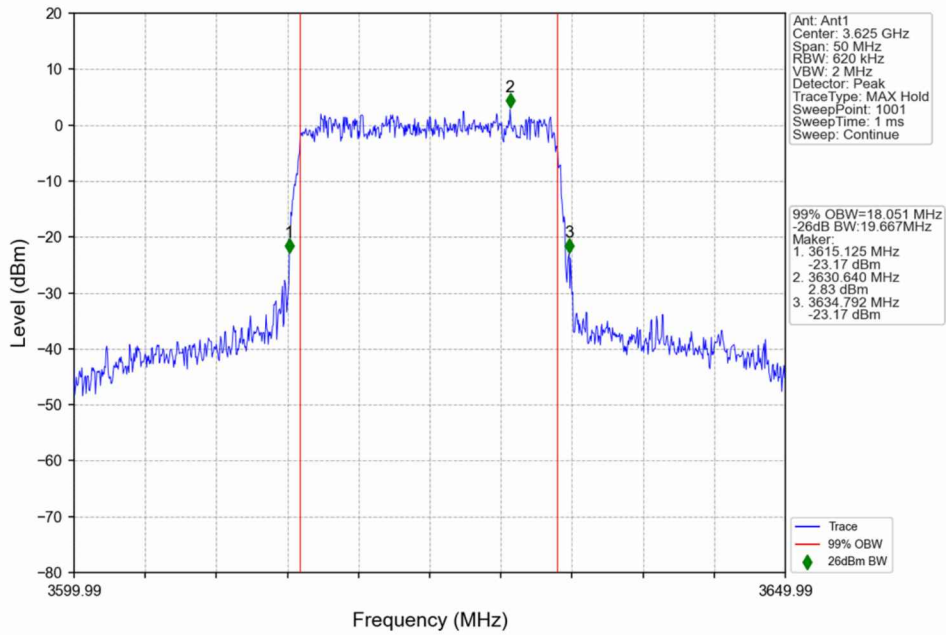

1.2.2 Test Graph

n48_30kHz_SISO_NTNV_20MHz_DFT-s-OFDM QPSK_3690MHz_Outer_Full

n48_30kHz_SISO_NTNV_20MHz_DFT-s-OFDM 16 QAM_3560.01MHz_Outer_Full

n48_30kHz_SISO_NTNV_20MHz_DFT-s-OFDM_16_QAM_3624.99MHz_Outer_Full