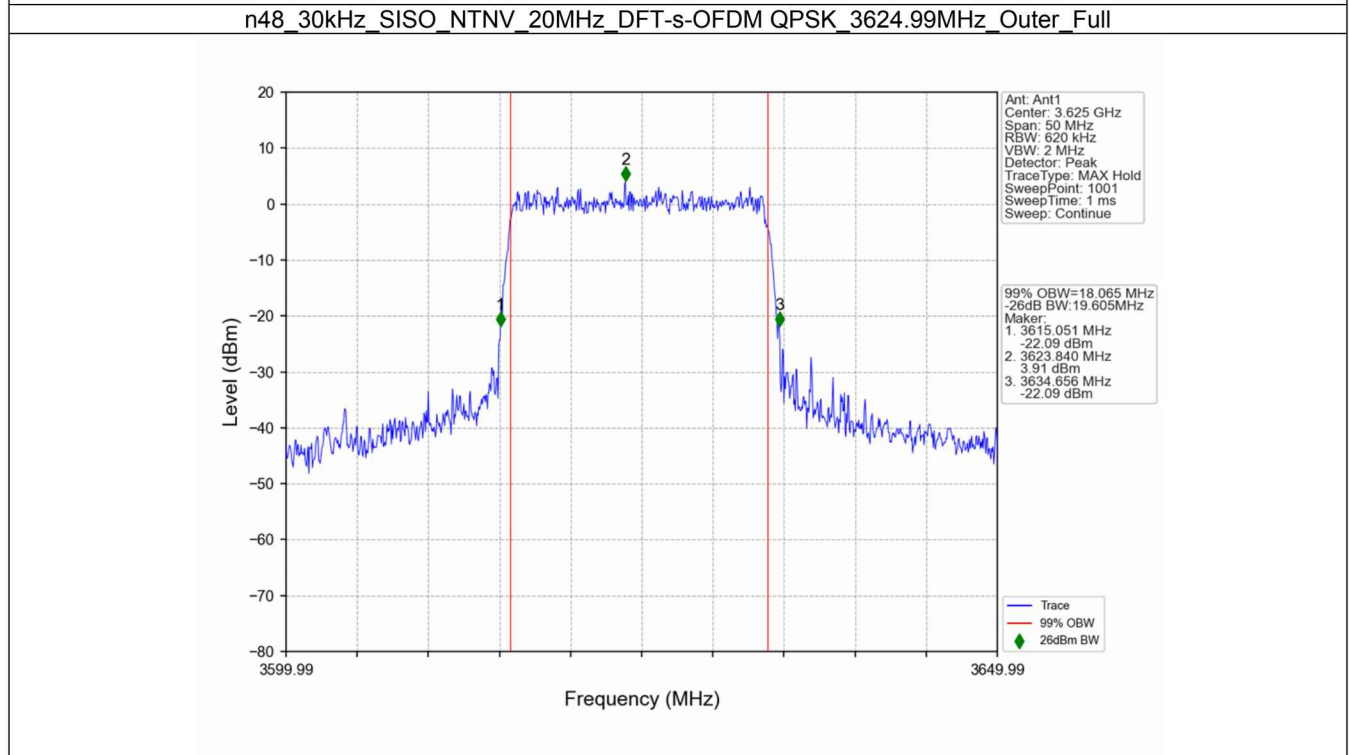

1.2.2 Test Graph