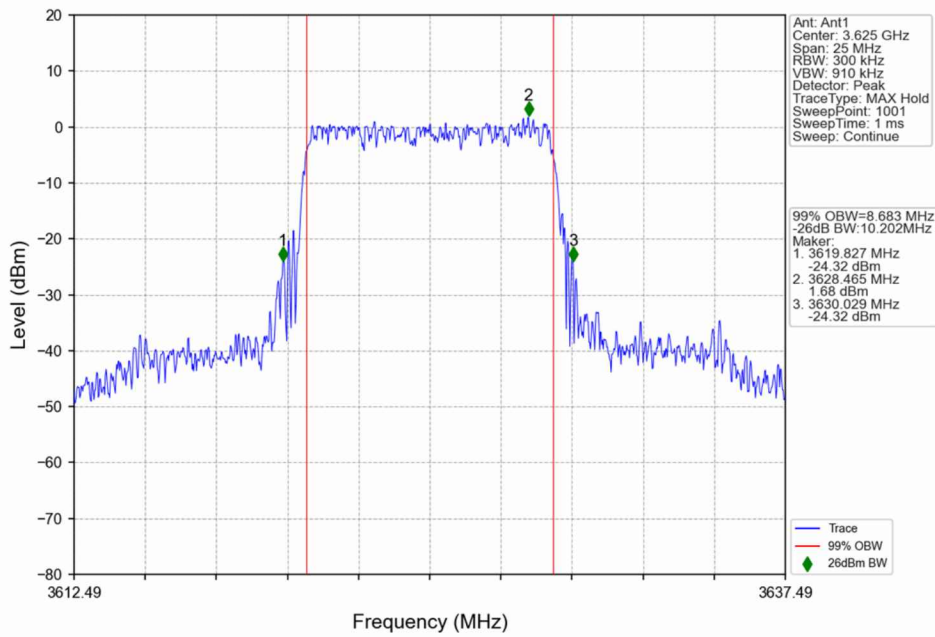

n48_30kHz_SISO_NTNV_10MHz_DFT-s-OFDM_64_QAM_3624.99MHz_Outer_Full