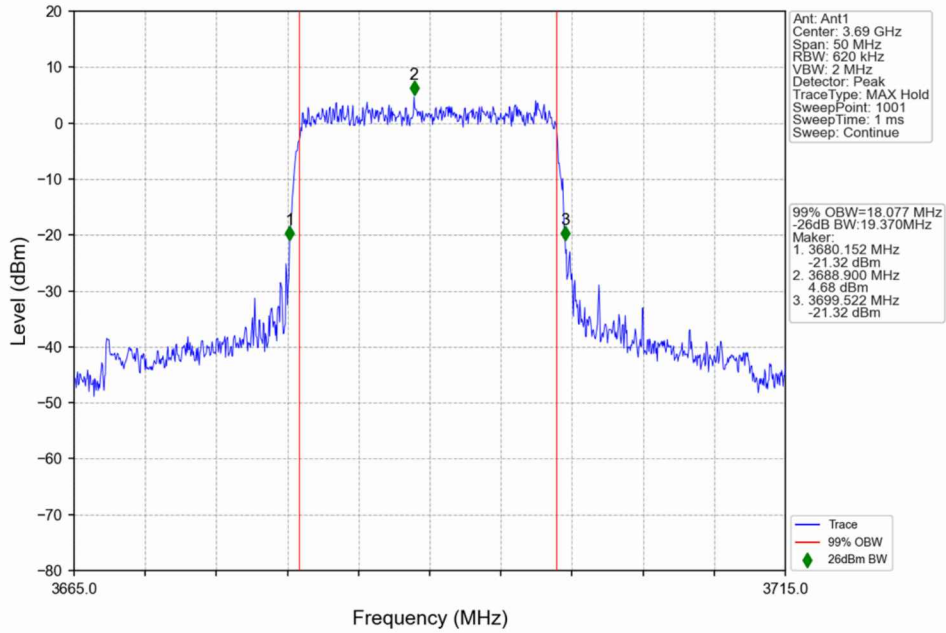

n48_30kHz_SISO_NTNV_20MHz_DFT-s-OFDM QPSK_3690MHz_Outer_Full