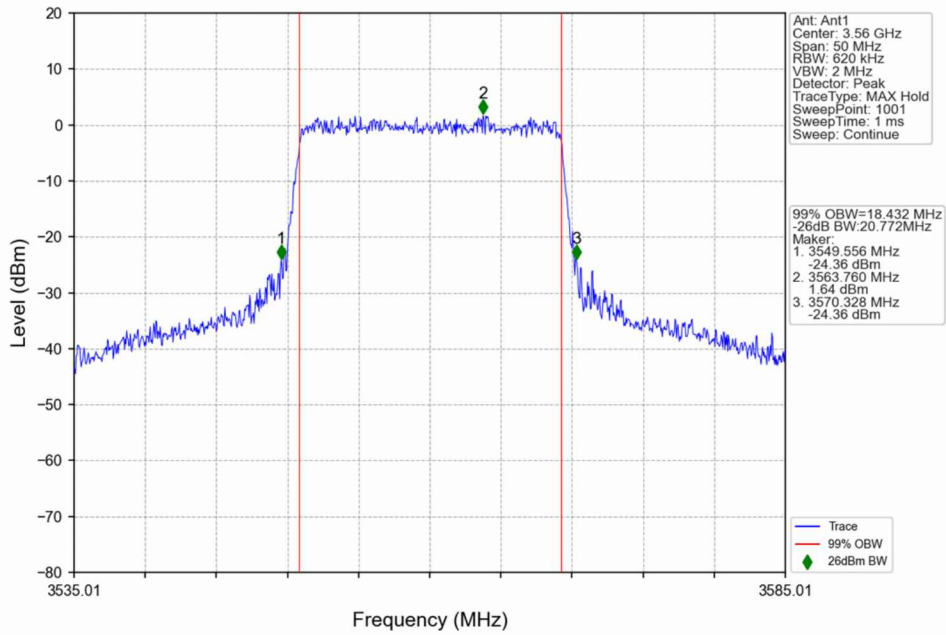

n48_30kHz_SISO_NTNV_20MHz_CP-OFDM 16 QAM_3560.01MHz_Outer_Full