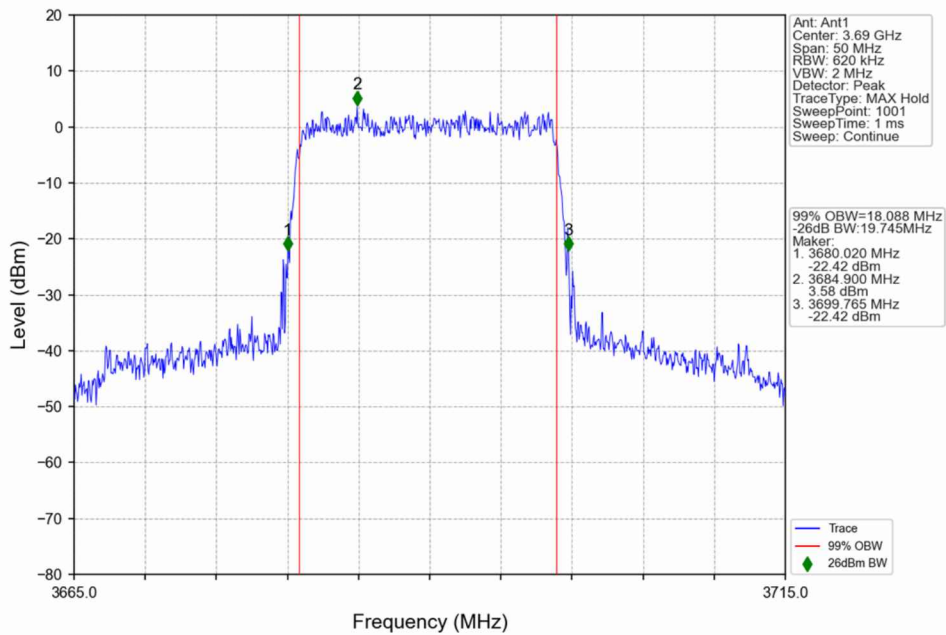

n48_30kHz_SISO_NTNV_20MHz_DFT-s-OFDM_16_QAM_3690MHz_Outer_Full