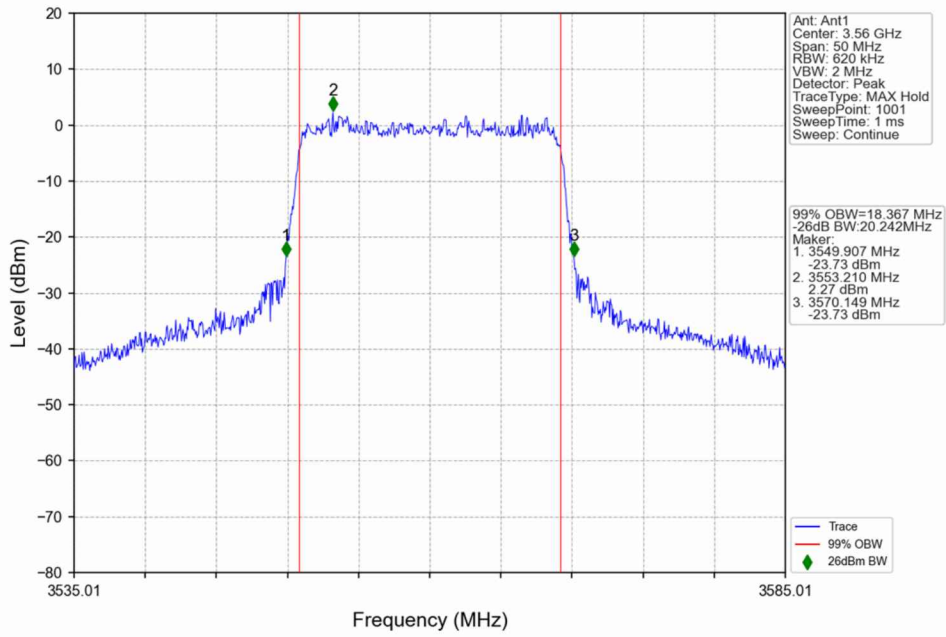

n48_30kHz_SISO_NTNV_20MHz_CP-OFDM_64_QAM_3560.01MHz_Outer_Full