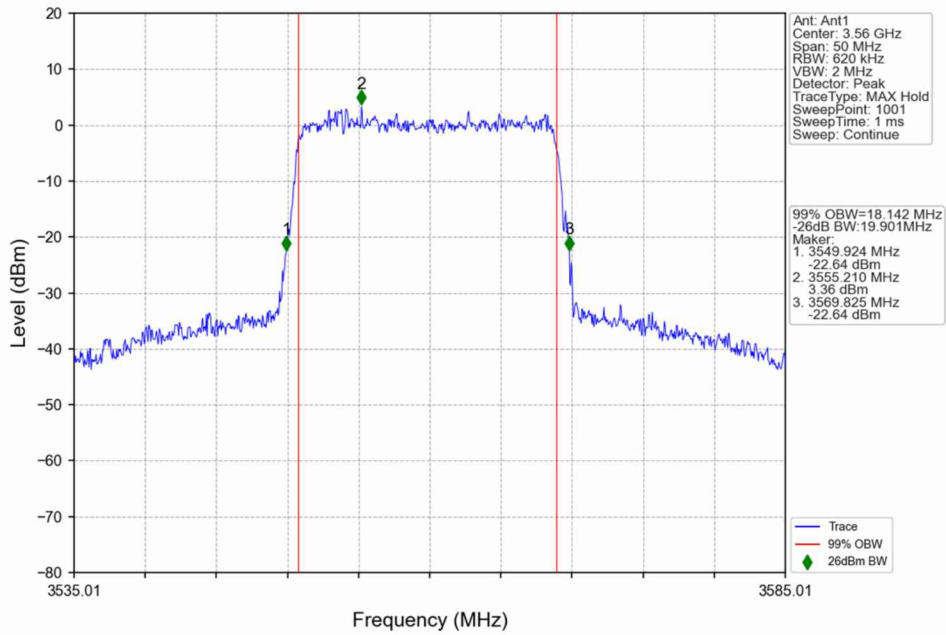

n48_30kHz_SISO_NTNV_20MHz_DFT-s-OFDM_64_QAM_3560.01MHz_Outer_Full