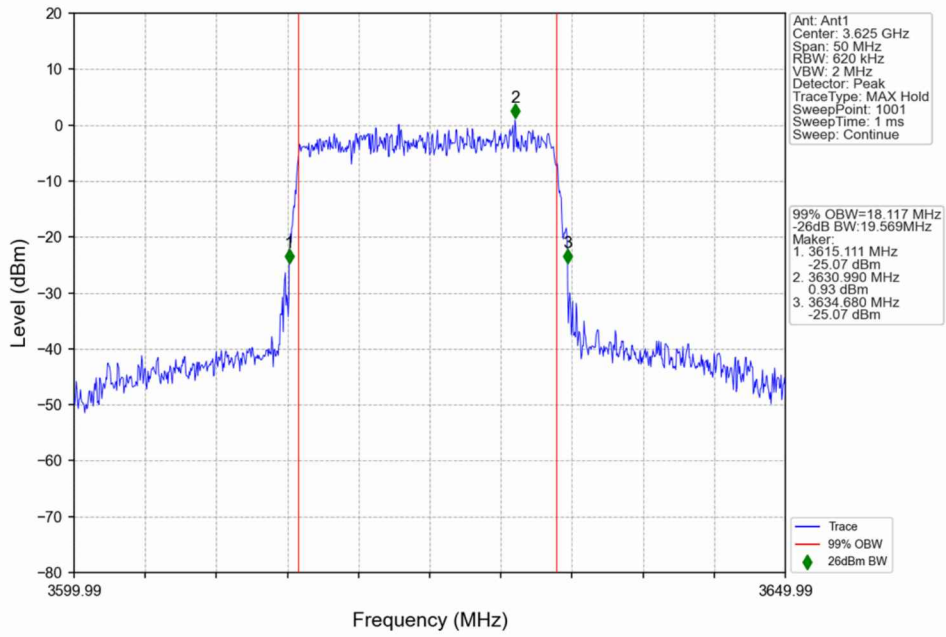

n48_30kHz_SISO_NTNV_20MHz_DFT-s-OFDM_256_QAM_3624.99MHz_Outer_Full