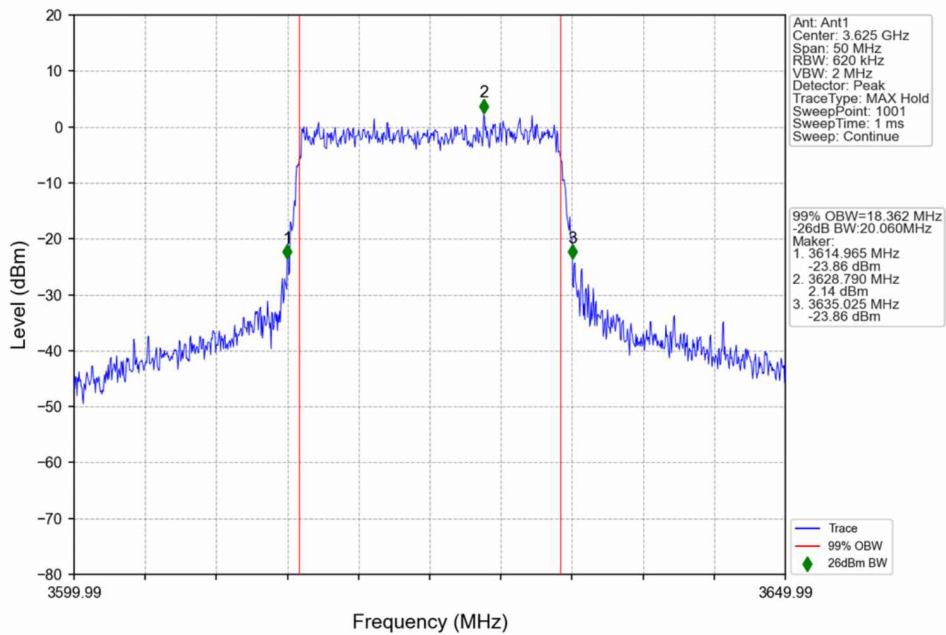

n48_30kHz_SISO_NTNV_20MHz_CP-OFDM QPSK_3624.99MHz_Outer_Full