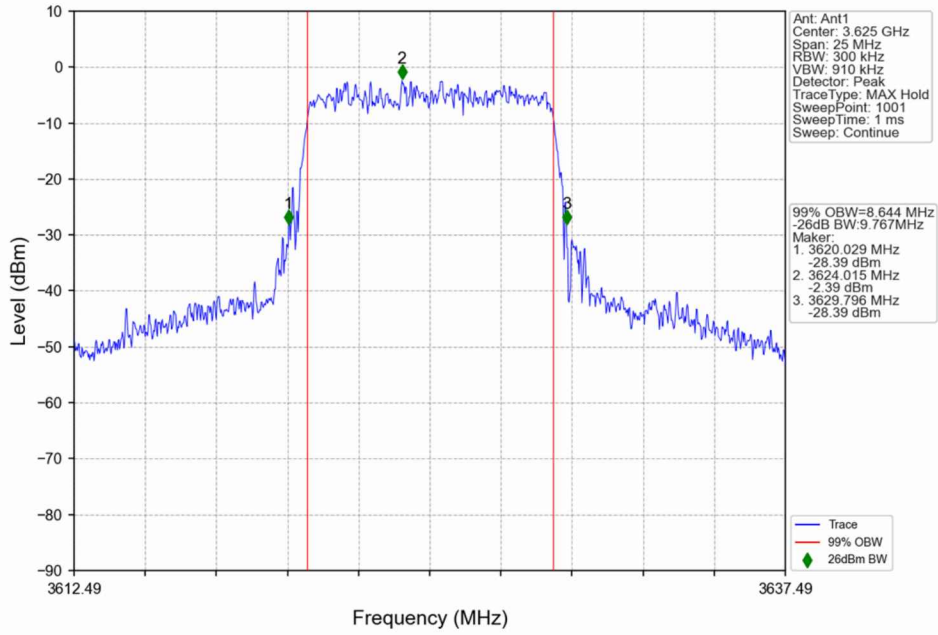

n48_30kHz_SISO_NTNV_10MHz_CP-OFDM_256_QAM_3694.98MHz_Outer_Full

n48_30kHz_SISO_NTNV_10MHz_CP-OFDM_256_QAM_3624.99MHz_Outer_Full