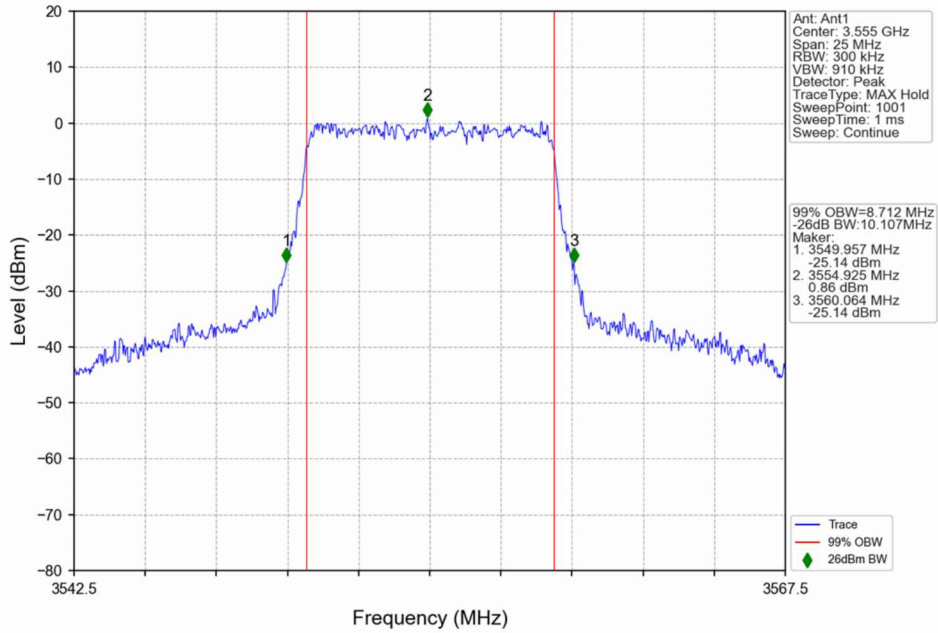

n48_30kHz_SISO_NTNV_10MHz_CP-OFDM_64_QAM_3555MHz_Outer_Full