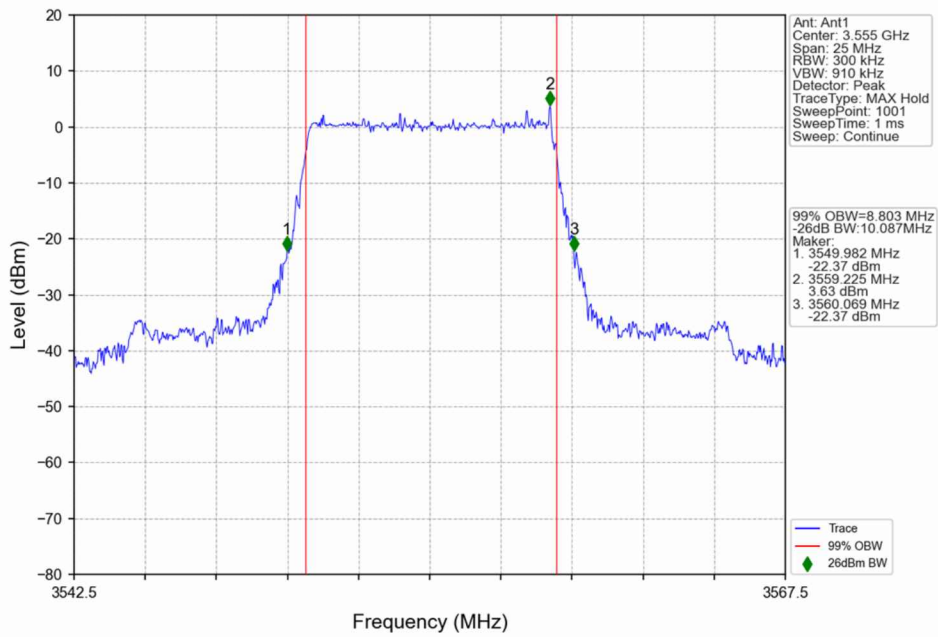

n48_30kHz_SISO_NTNV_10MHz_DFT-s-OFDM 16 QAM_3555MHz_Outer_Full