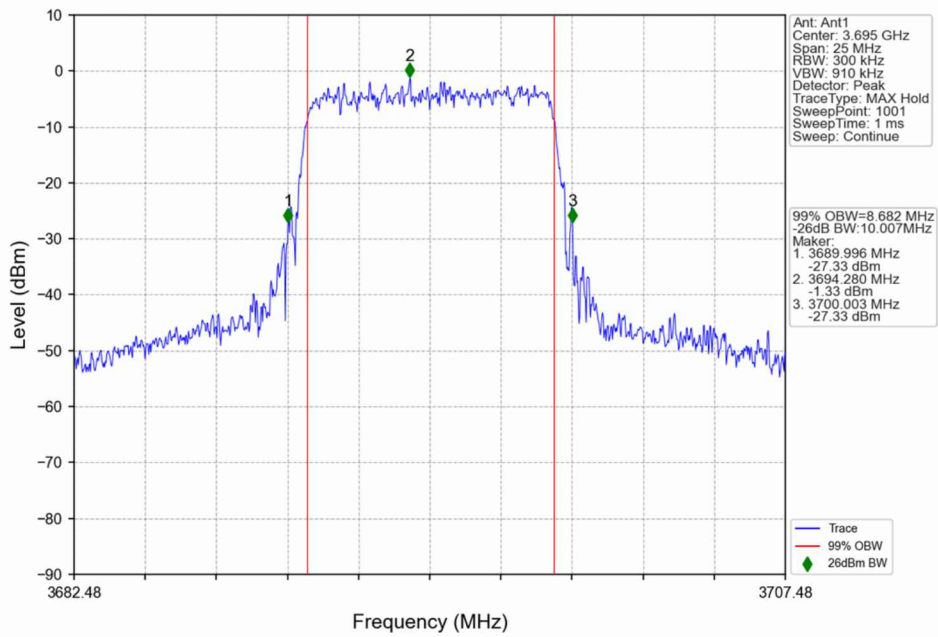

n48_30kHz_SISO_NTNV_10MHz_CP-OFDM_256_QAM_3694.98MHz_Outer_Full