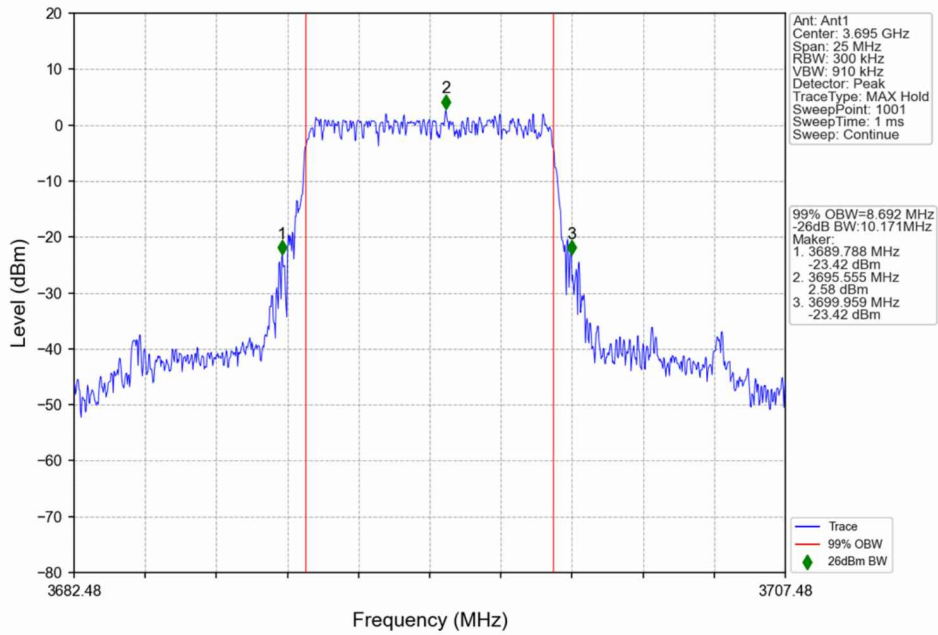

n48_30kHz_SISO_NTNV_10MHz_DFT-s-OFDM_16_QAM_3694.98MHz_Outer_Full

n48_30kHz_SISO_NTNV_10MHz_DFT-s-OFDM_64_QAM_3555MHz_Outer_Full

n48_30kHz_SISO_NTNV_10MHz_DFT-s-OFDM_64_QAM_3624.99MHz_Outer_Full

n48_30kHz_SISO_NTNV_10MHz_DFT-s-OFDM 64 QAM_3694.98MHz_Outer_Full