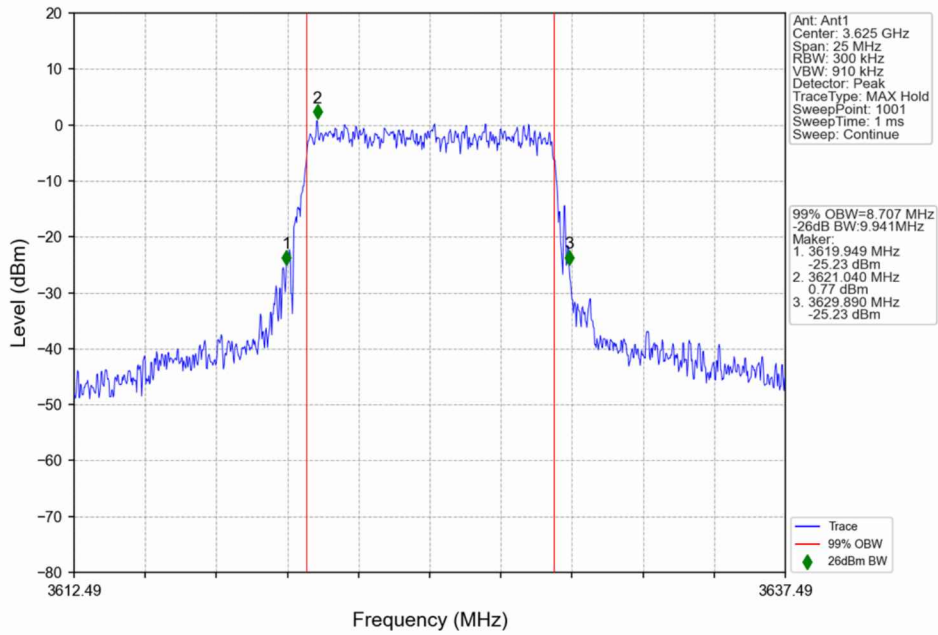

n48_30kHz_SISO_NTNV_10MHz_CP-OFDM QPSK_3624.99MHz_Outer_Full