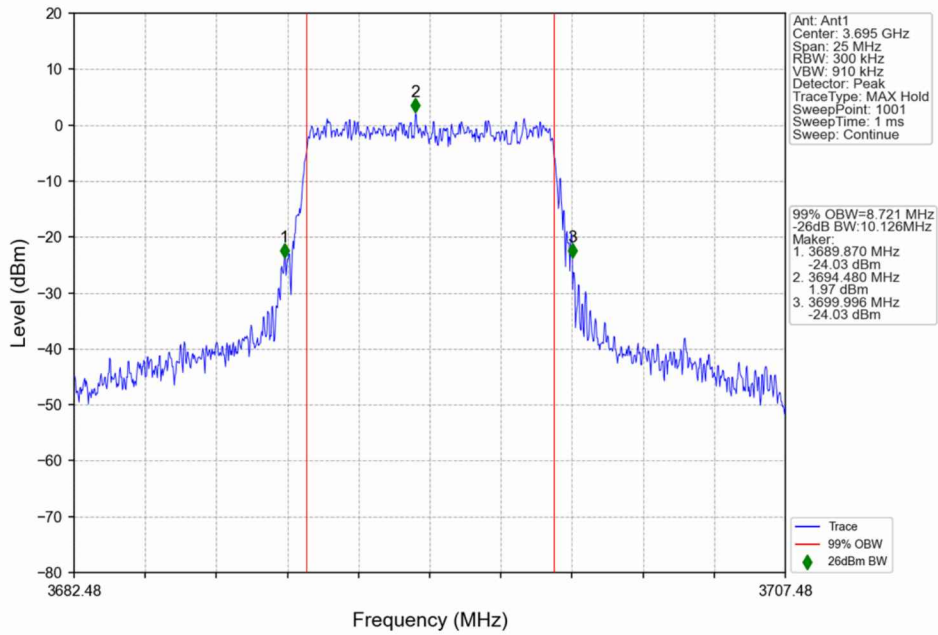

n48_30kHz_SISO_NTNV_10MHz_CP-OFDM QPSK_3694.98MHz_Outer_Full