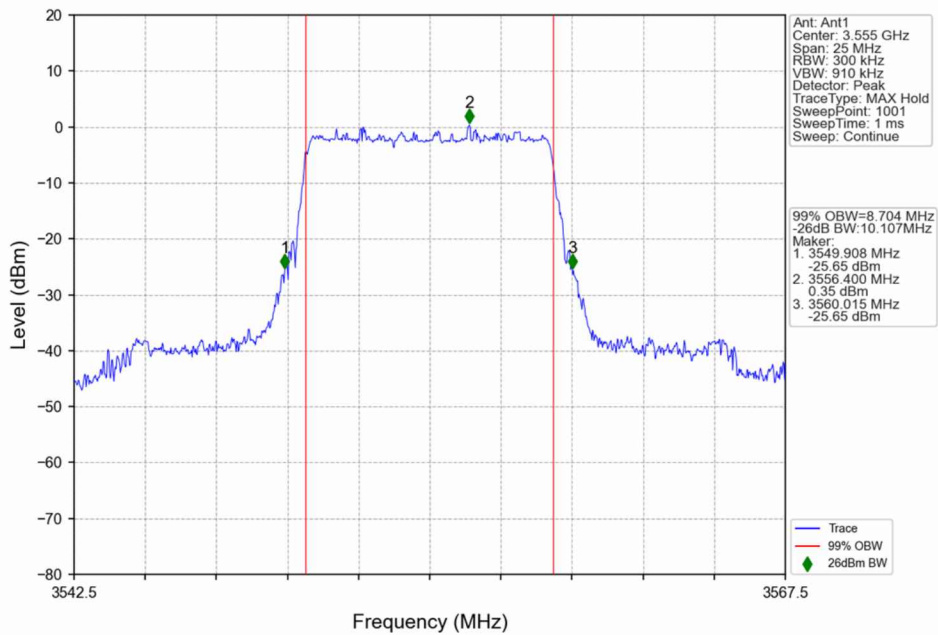

n48_30kHz_SISO_NTNV_10MHz_DFT-s-OFDM 256 QAM_3555MHz_Outer_Full