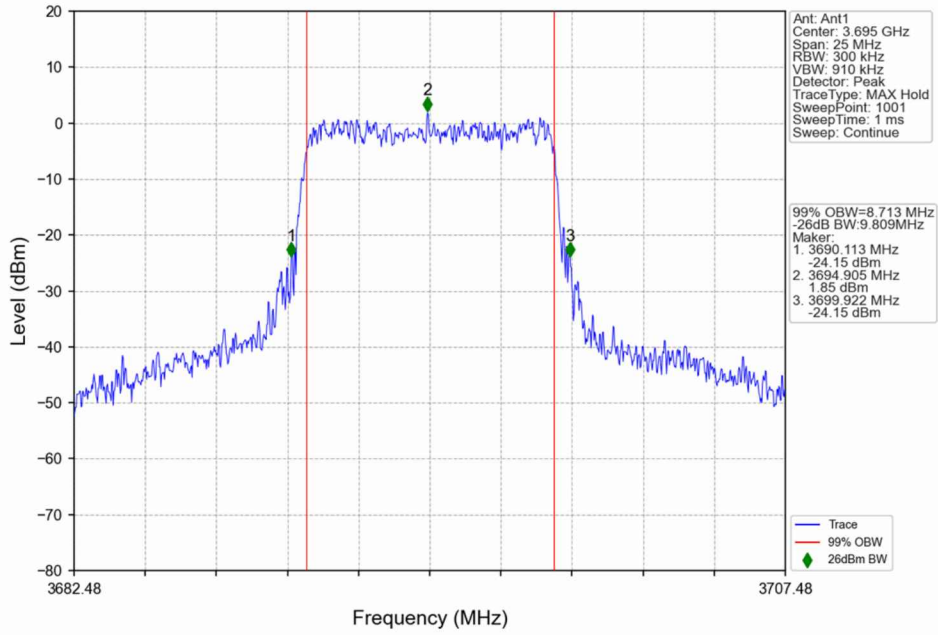

n48_30kHz_SISO_NTNV_10MHz_CP-OFDM_16_QAM_3694.98MHz_Outer_Full

n48_30kHz_SISO_NTNV_10MHz_CP-OFDM_64_QAM_3555MHz_Outer_Full

n48_30kHz_SISO_NTNV_10MHz_CP-OFDM_64_QAM_3624.99MHz_Outer_Full

n48_30kHz_SISO_NTNV_10MHz_CP-OFDM 64 QAM_3694.98MHz_Outer_Full