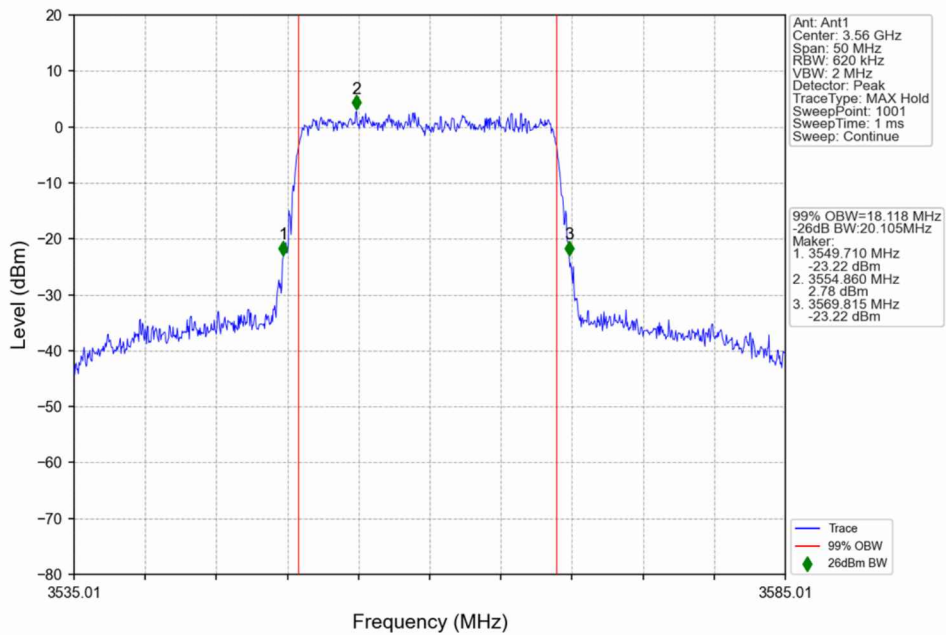

n48_30kHz_SISO_NTNV_20MHz_DFT-s-OFDM 16 QAM_3560.01MHz_Outer_Full