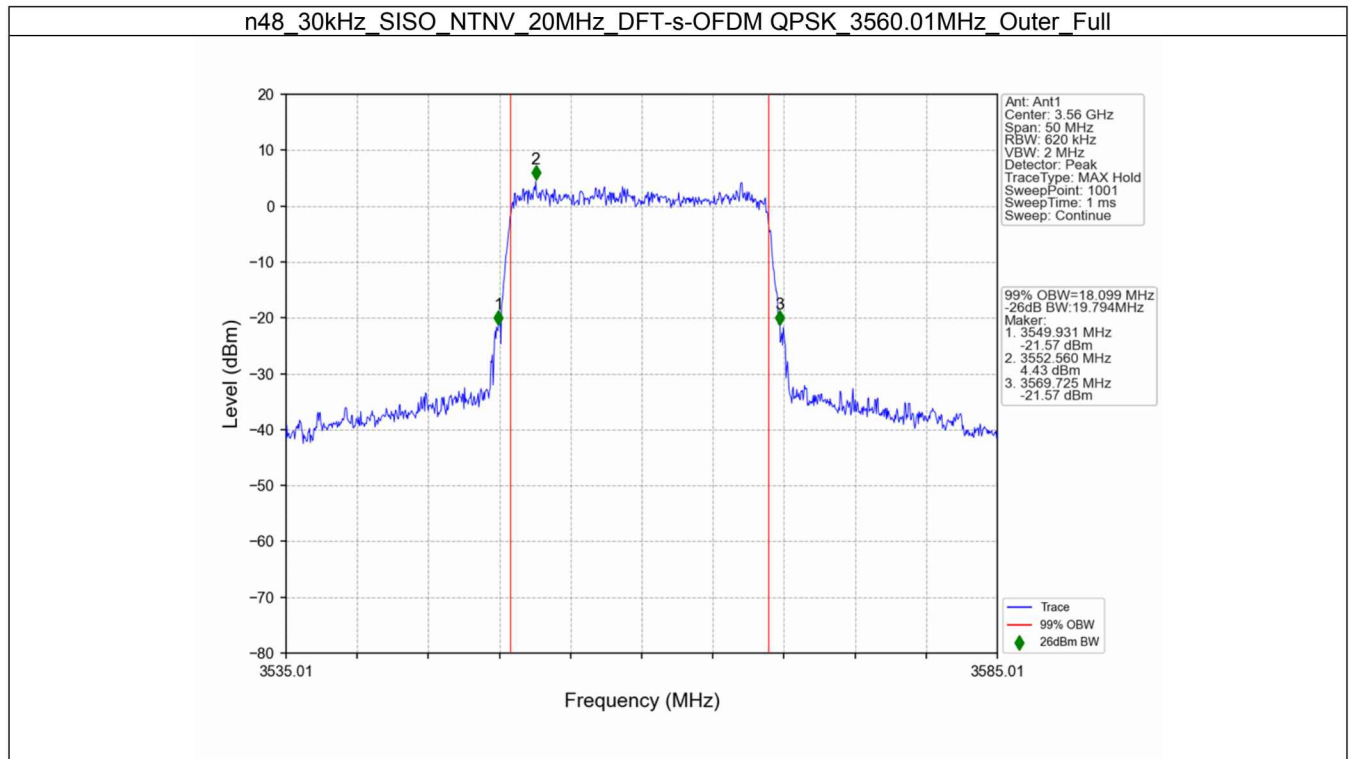

1.2.2 Test Graph