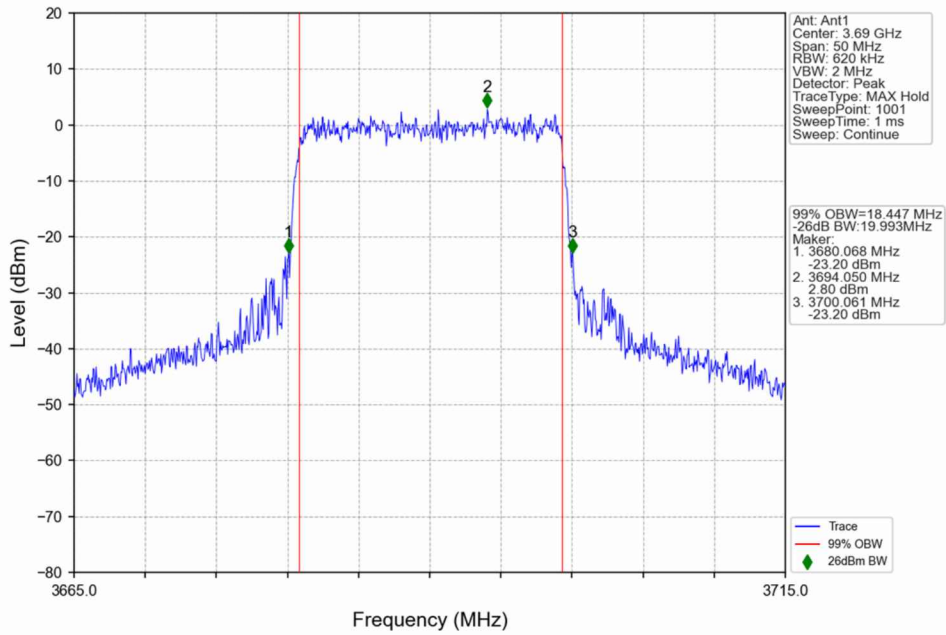

n48_30kHz_SISO_NTNV_20MHz_CP-OFDM_16_QAM_3690MHz_Outer_Full