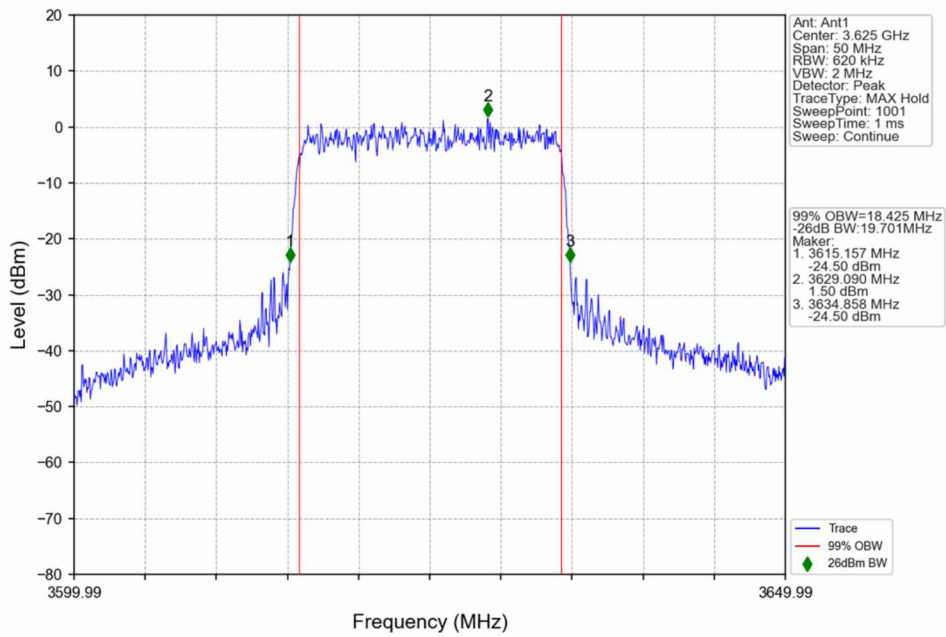

n48_30kHz_SISO_NTNV_20MHz_CP-OFDM_64_QAM_3624.99MHz_Outer_Full