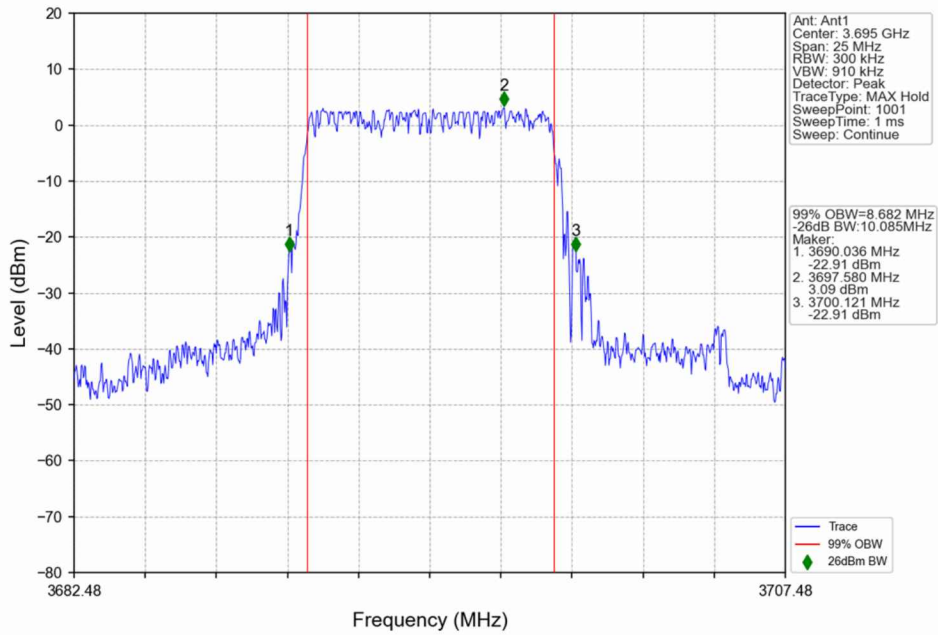

n48_30kHz_SISO_NTNV_10MHz_DFT-s-OFDM QPSK_3694.98MHz_Outer_Full