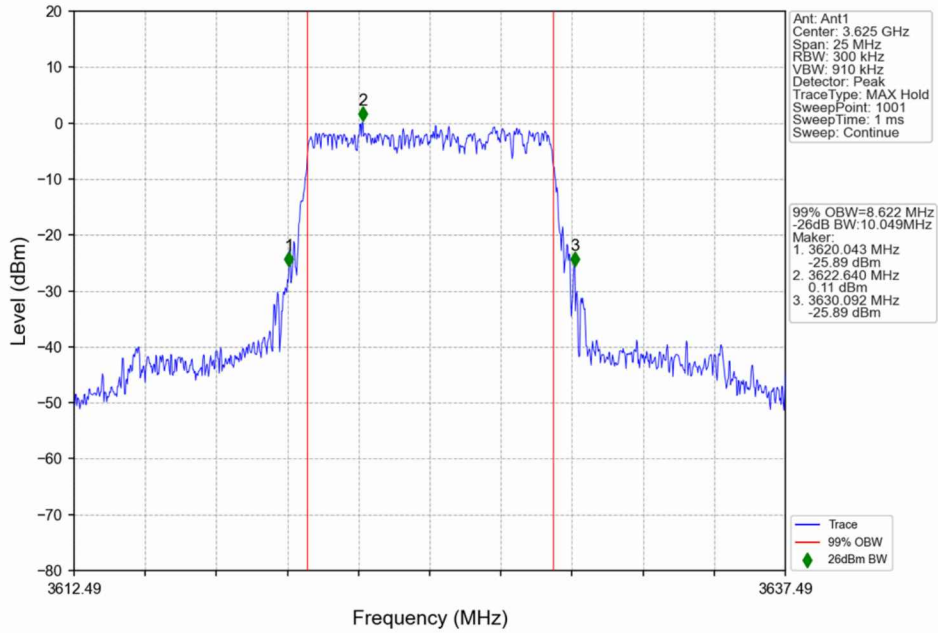

n48_30kHz_SISO_NTNV_10MHz_DFT-s-OFDM_256_QAM_3624.99MHz_Outer_Full