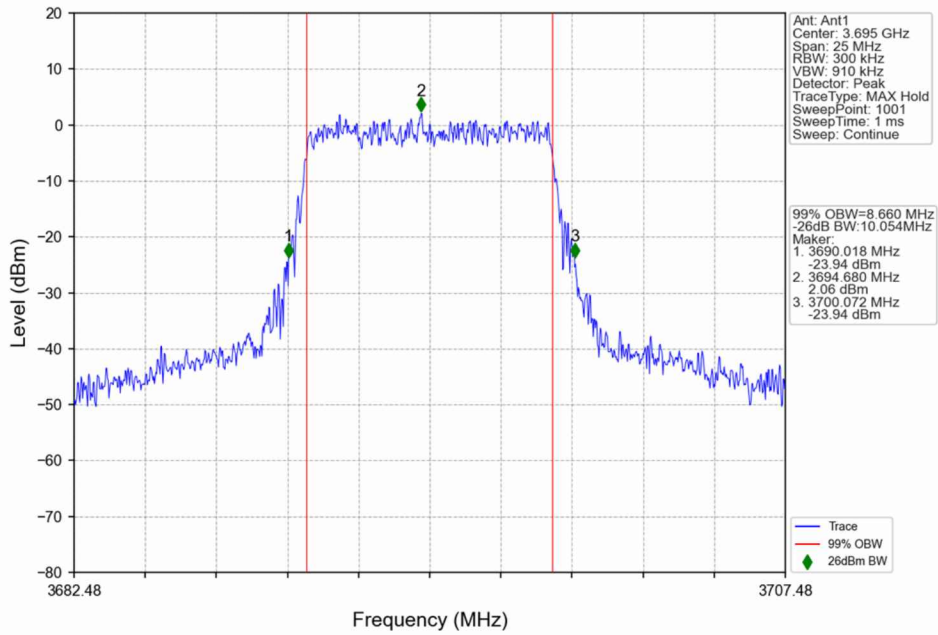

n48_30kHz_SISO_NTNV_10MHz_CP-OFDM_16_QAM_3694.98MHz_Outer_Full