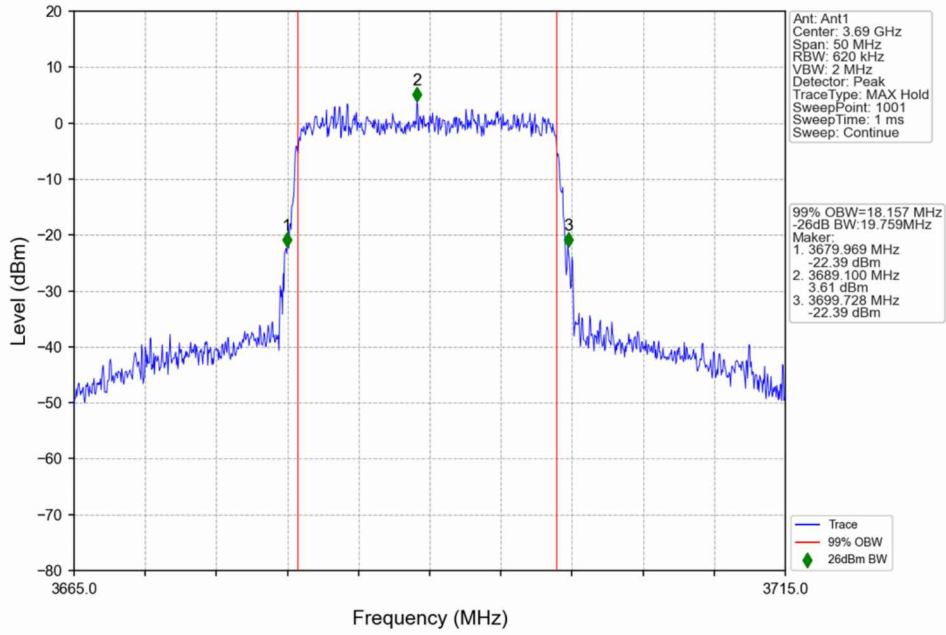

n48_30kHz_SISO_NTNV_20MHz_DFT-s-OFDM_16_QAM_3690MHz_Outer_Full

n48_30kHz_SISO_NTNV_20MHz_DFT-s-OFDM_64_QAM_3560.01MHz_Outer_Full

n48_30kHz_SISO_NTNV_20MHz_DFT-s-OFDM_64_QAM_3624.99MHz_Outer_Full

n48_30kHz_SISO_NTNV_20MHz_DFT-s-OFDM_64_QAM_3690MHz_Outer_Full