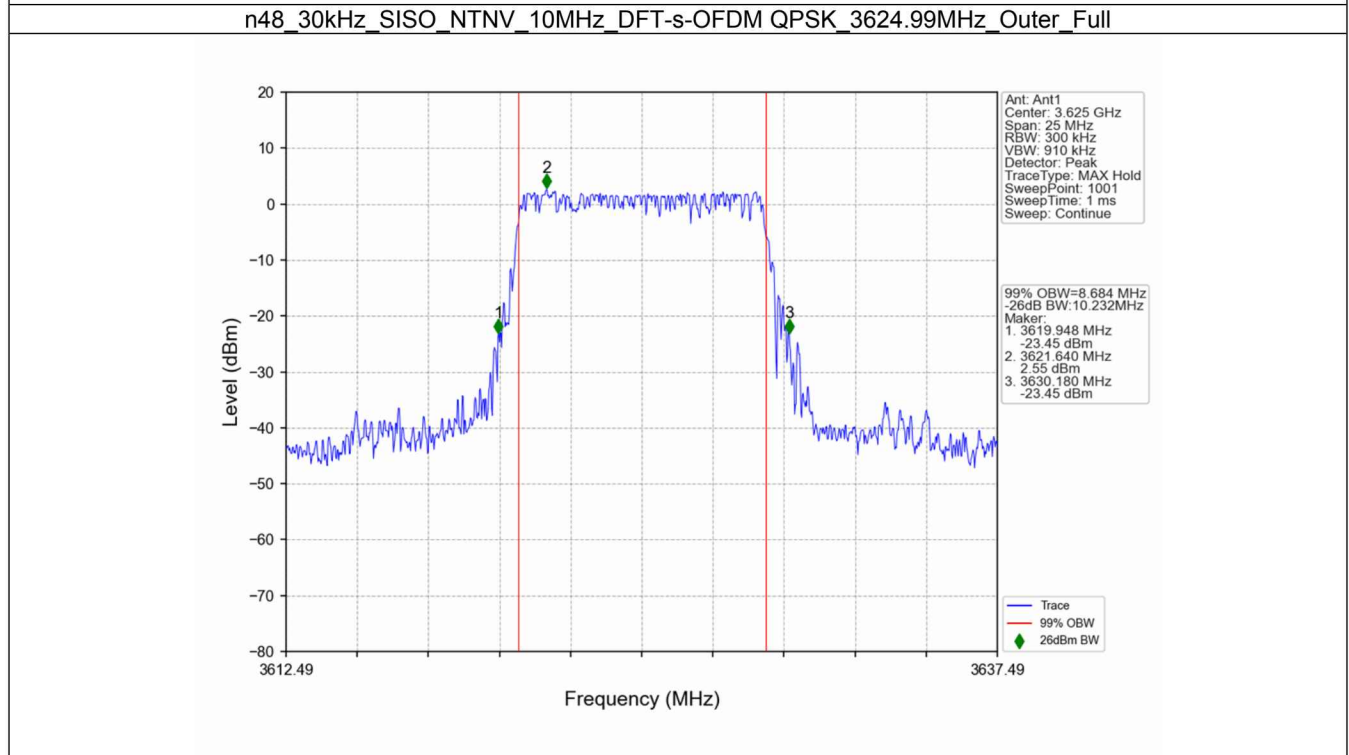

1.1.2 Test Graph