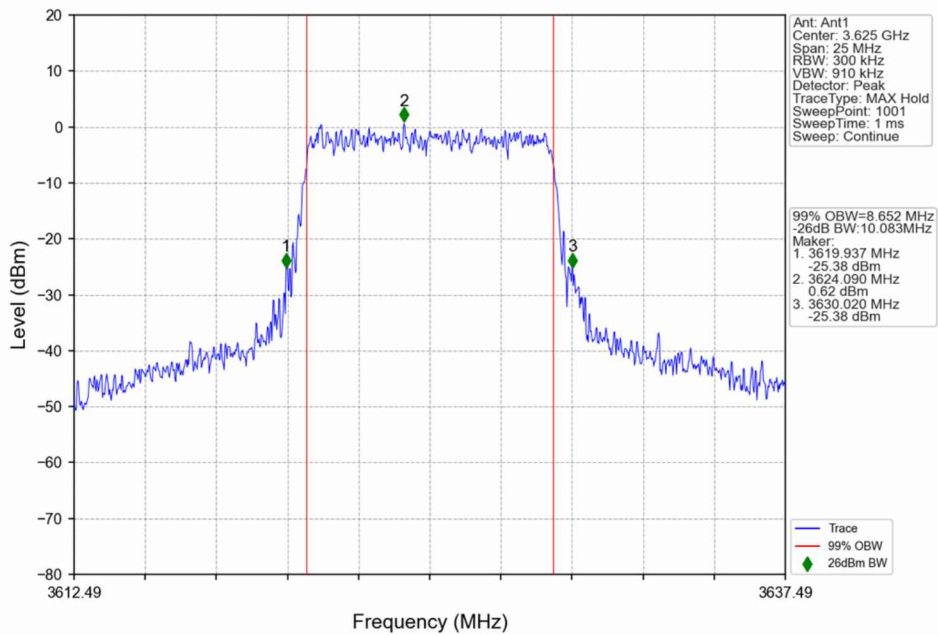

n48_30kHz_SISO_NTNV_10MHz_CP-OFDM_64_QAM_3624.99MHz_Outer_Full