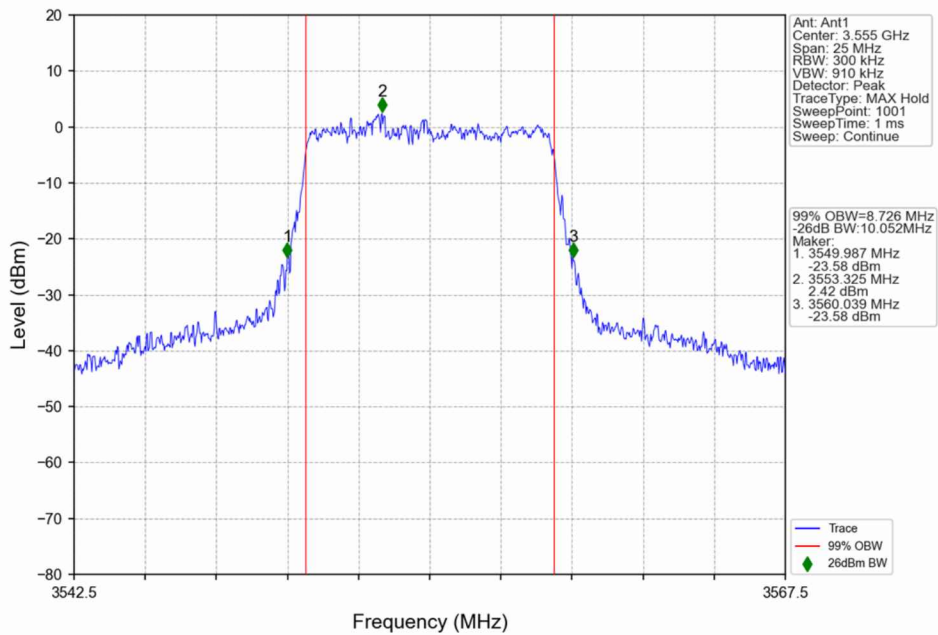

n48_30kHz_SISO_NTNV_10MHz_CP-OFDM 16 QAM_3555MHz_Outer_Full