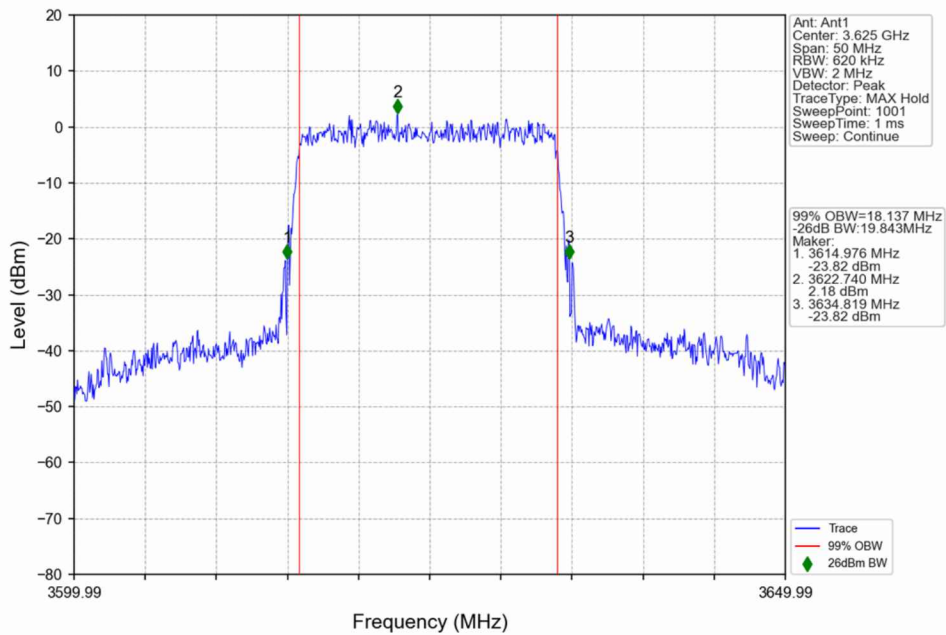

n48_30kHz_SISO_NTNV_20MHz_DFT-s-OFDM_64_QAM_3624.99MHz_Outer_Full