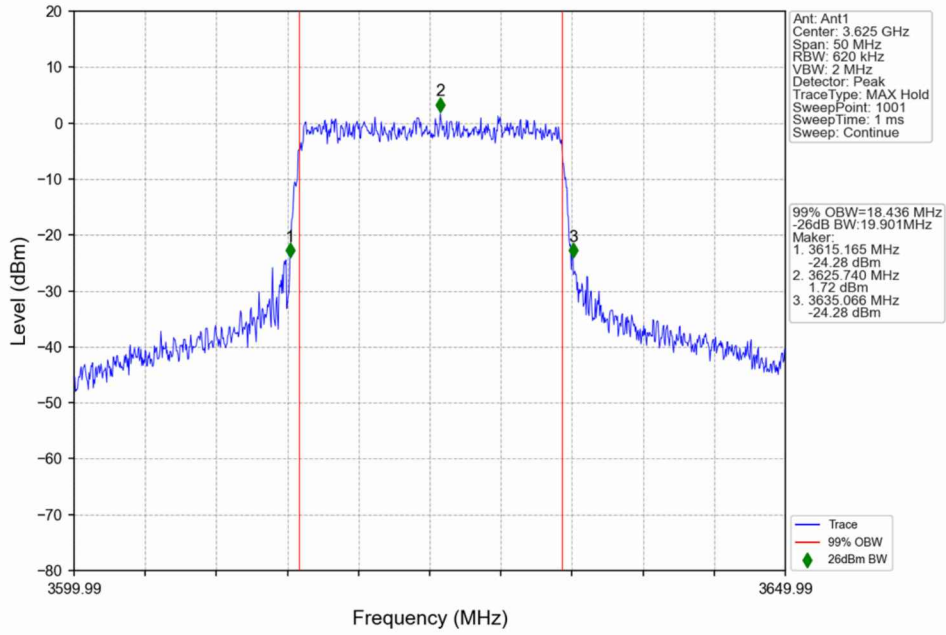

n48_30kHz_SISO_NTNV_20MHz_CP-OFDM QPSK_3624.99MHz_Outer_Full

n48_30kHz_SISO_NTNV_20MHz_CP-OFDM QPSK_3690MHz_Outer_Full

n48_30kHz_SISO_NTNV_20MHz_CP-OFDM 16 QAM_3560.01MHz_Outer_Full

n48_30kHz_SISO_NTNV_20MHz_CP-OFDM_16_QAM_3624.99MHz_Outer_Full