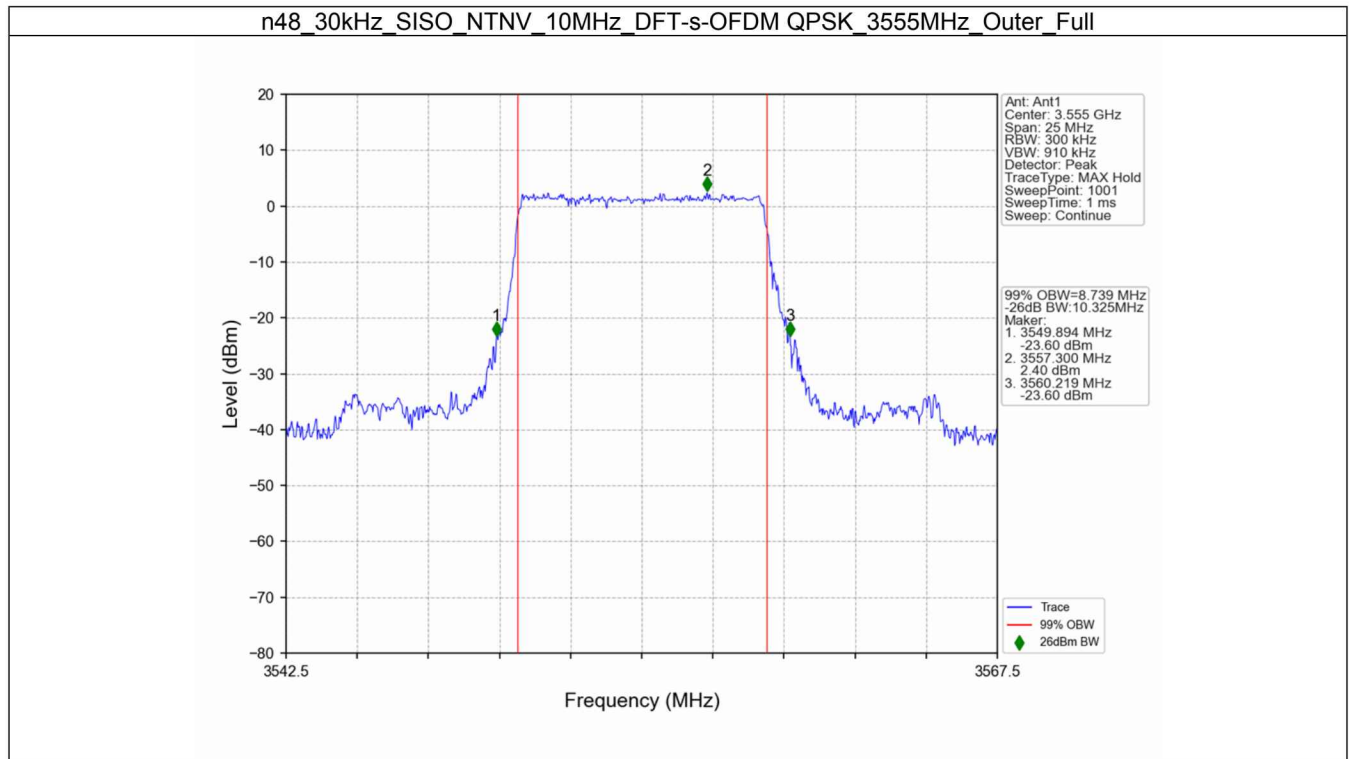

1.1.2 Test Graph