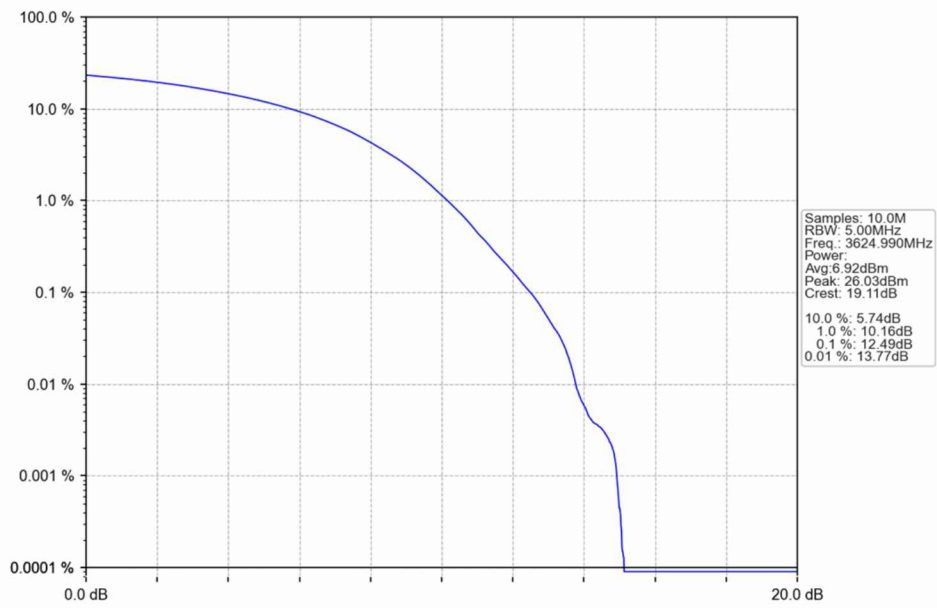

n48_30kHz_SISO_NTNV_40MHz_CP-OFDM_64_QAM_3679.98MHz_Outer_Full

n48_30kHz_SISO_NTNV_40MHz_CP-OFDM_64_QAM_3624.99MHz_Outer_Full