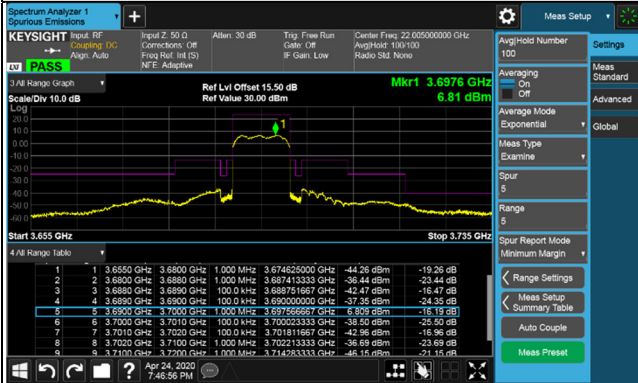

Channel Bandwidth 10MHz
Channel 56690 (3695.0MHz)

1RB

1RB 49

Full RB

Channel Bandwidth 10MHz

Channel 55290 (3555.0MHz)

Frequency Range : 9kHz~1GHz

Frequency Range : 1GHz~18GHz

Frequency Range : 18GHz~40GHz

Channel Bandwidth 10MHz

Channel 55990 (3625.00MHz)

Frequency Range : 9kHz~1GHz

Frequency Range : 1GHz~18GHz

Frequency Range : 18GHz~40GHz

Channel Bandwidth 10MHz

Channel 56690 (3695.0MHz)