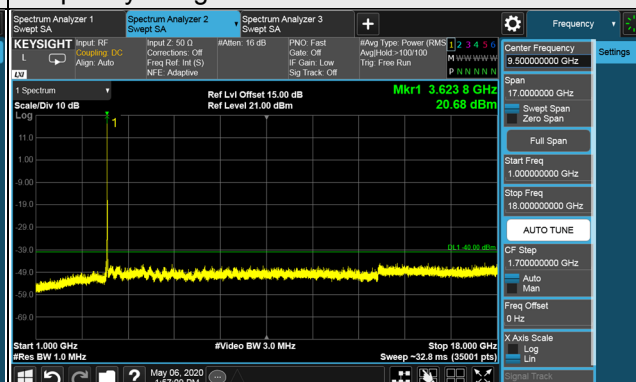

Frequency Range : 18GHz~40GHz

Channel Bandwidth 10MHz

Channel 55990 (3625.00MHz)

Frequency Range : 9kHz~1GHz

Frequency Range : 1GHz~18GHz

Frequency Range : 18GHz~40GHz

Channel Bandwidth 10MHz

Channel 56690 (3695.0MHz)