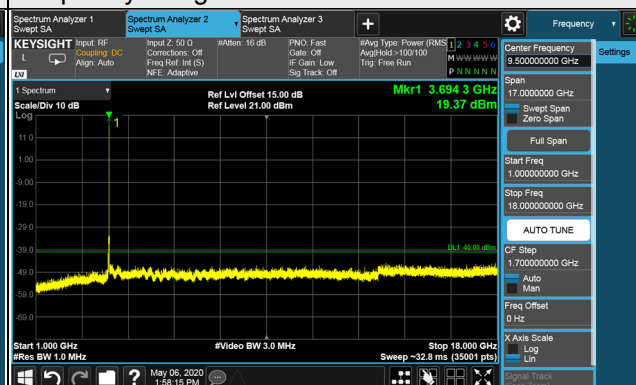

Frequency Range : 1GHz~18GHz