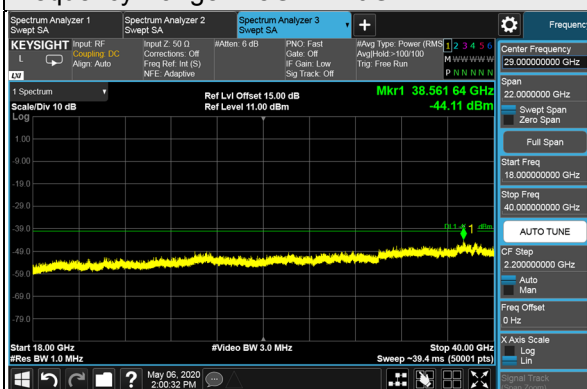

Frequency Range : 18GHz~40GHz