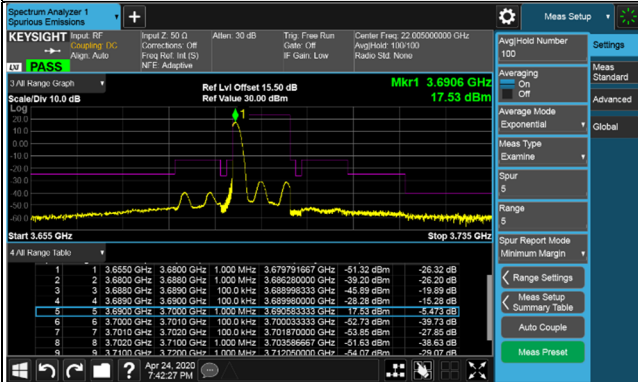

Channel Bandwidth 10MHz
Channel 56690 (3695.0MHz)

1RB

1RB 49

Full RB

Channel Bandwidth 10MHz

Channel 55290 (3555.0MHz)

Frequency Range : 9kHz~1GHz

Frequency Range : 1GHz~18GHz