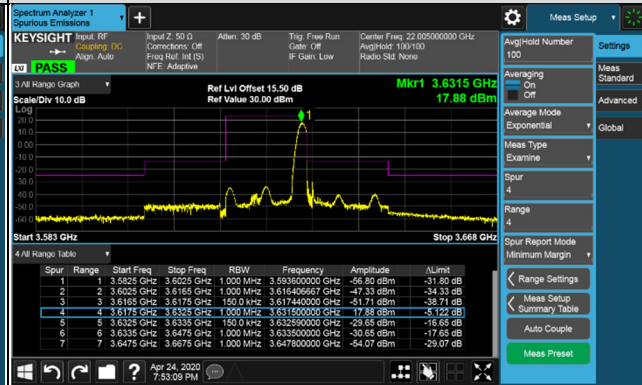

Frequency Range : 9kHz~1GHz

Frequency Range : 1GHz~18GHz

Frequency Range : 18GHz~40GHz

Channel Bandwidth 15MHz

Channel 55315 (3557.50MHz)

1RB

Channel 55990 (3625.0MHz)

1RB

1RB 74

1RB 74

Full RB

Full RB

Channel Bandwidth 15MHz
Channel 56665 (3692.5MHz)

1RB

1RB 74

Full RB