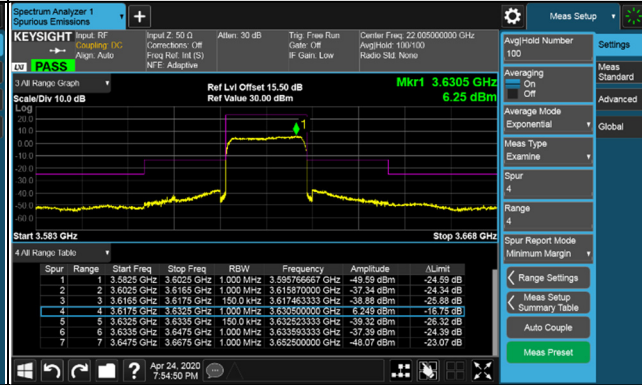

1RB 74

1RB 74

Full RB

Full RB

Channel Bandwidth 15MHz
Channel 56665 (3692.5MHz)

1RB

1RB 74

Full RB