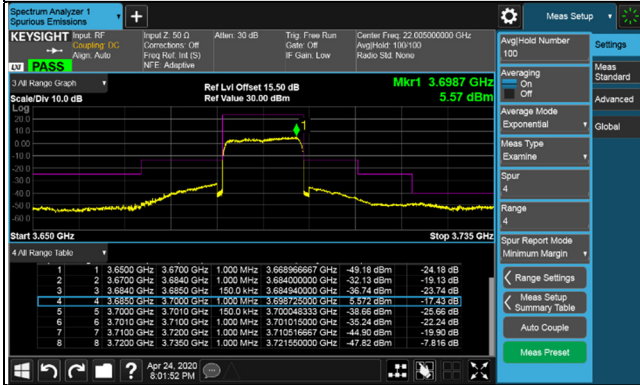

1RB 74

1RB 74

Full RB

Full RB

Channel Bandwidth 15MHz
Channel 56665 (3692.5MHz)

1RB

1RB 74

Full RB