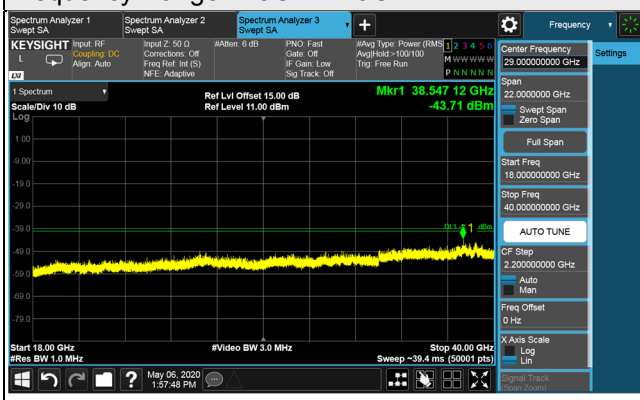

Channel Bandwidth 10MHz
Channel 56690 (3695.0MHz)

1RB

1RB 49

Full RB

Channel Bandwidth 10MHz

Channel 55290 (3555.0MHz)

Frequency Range : 9kHz~1GHz

Frequency Range : 1GHz~18GHz

Frequency Range : 18GHz~40GHz

Channel Bandwidth 10MHz

Channel 55990 (3625.00MHz)

Frequency Range : 9kHz~1GHz

Frequency Range : 1GHz~18GHz

Frequency Range : 18GHz~40GHz

Channel Bandwidth 10MHz

Channel 56690 (3695.0MHz)