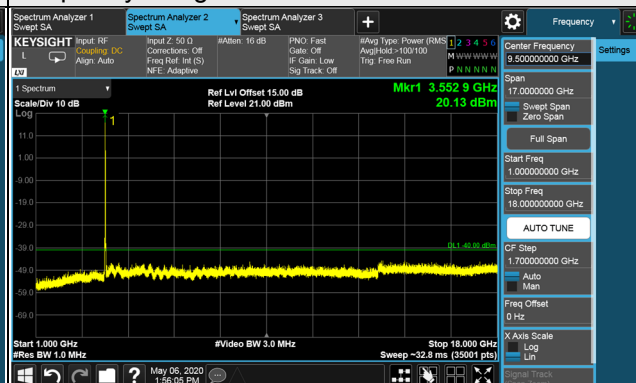

Channel Bandwidth 10MHz
Channel 56690 (3695.0MHz)

1RB

1RB 49

Full RB

Channel Bandwidth 10MHz

Channel 55290 (3555.0MHz)

Frequency Range : 9kHz~1GHz

Frequency Range : 1GHz~18GHz