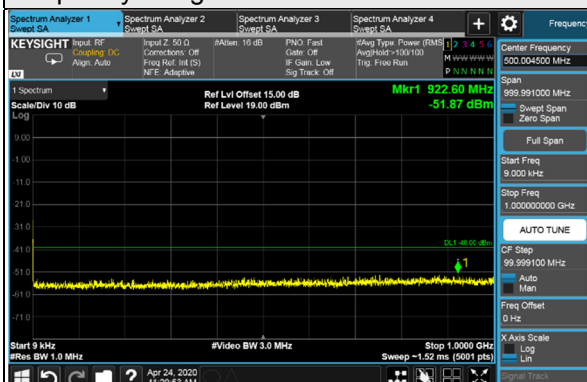

Channel Bandwidth 15MHz

Channel 55315 (3557.50MHz)

Frequency Range : 9kHz~1GHz

Frequency Range : 1GHz~18GHz

Frequency Range : 18GHz~40GHz

Channel Bandwidth 15MHz

Channel 55990 (3625.0MHz)

Frequency Range : 9kHz~1GHz