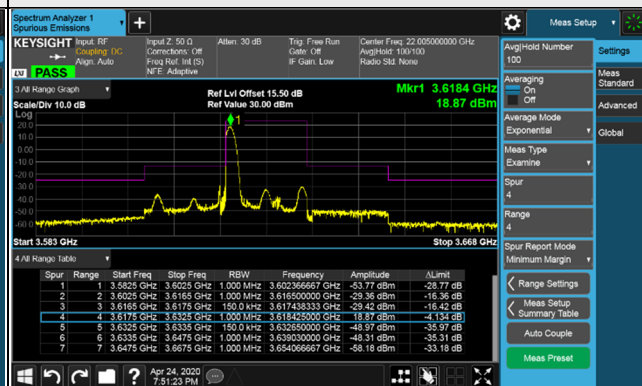

Frequency Range : 9kHz~1GHz

Frequency Range : 1GHz~18GHz

Frequency Range : 18GHz~40GHz

Channel Bandwidth 15MHz

Channel 55315 (3557.50MHz)

1RB

Channel 55990 (3625.0MHz)

1RB

1RB 74

1RB 74

Full RB

Full RB

Channel Bandwidth 15MHz
Channel 56665 (3692.5MHz)

1RB

1RB 74

Full RB