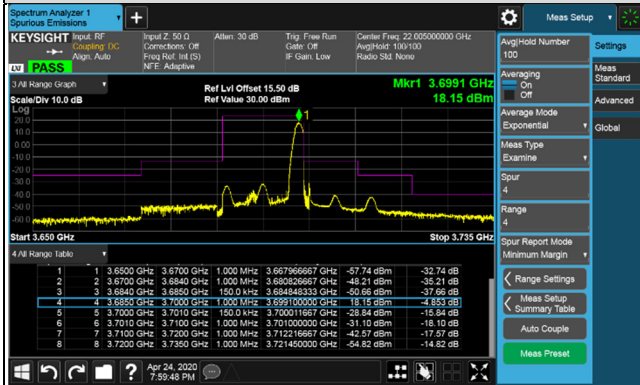

1RB 74

1RB 74

Full RB

Full RB

Channel Bandwidth 15MHz
Channel 56665 (3692.5MHz)

1RB

1RB 74

Full RB