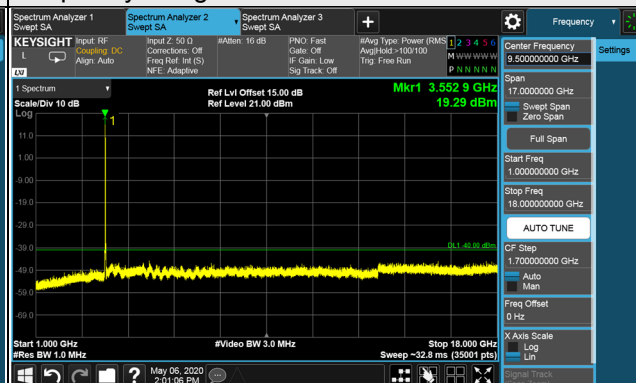

Frequency Range : 1GHz~18GHz