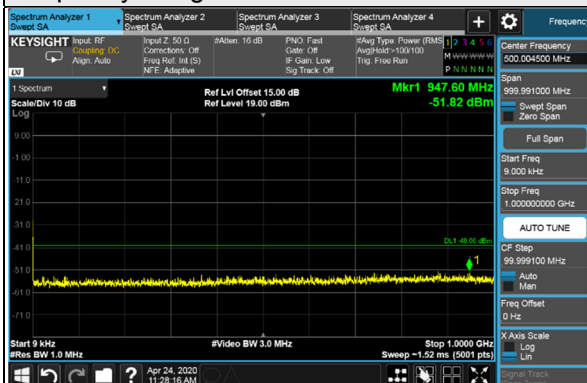

Channel Bandwidth 15MHz

Channel 55315 (3557.50MHz)

Frequency Range : 9kHz~1GHz