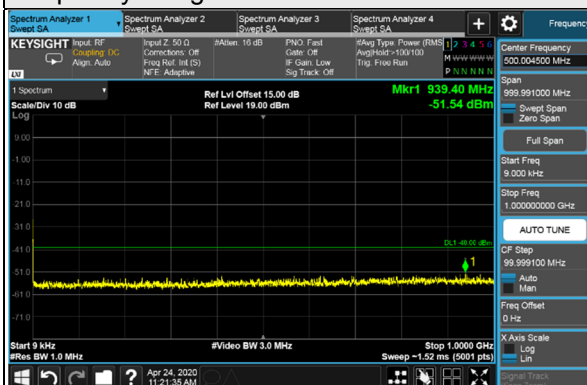

Channel Bandwidth 10MHz

Channel 56690 (3695.0MHz)

Frequency Range : 9kHz~1GHz