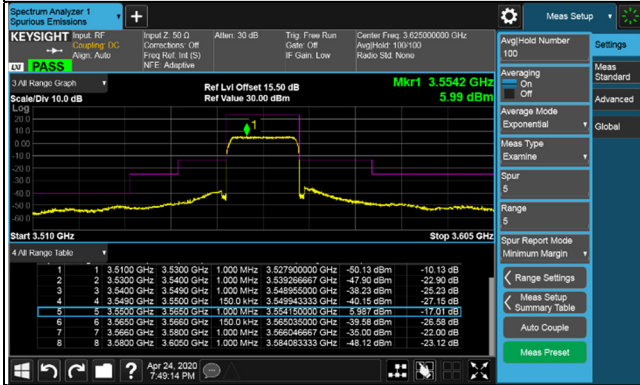

Frequency Range : 9kHz~1GHz

Frequency Range : 1GHz~18GHz

Frequency Range : 18GHz~40GHz

Channel Bandwidth 15MHz

Channel 55315 (3557.50MHz)

1RB

Channel 55990 (3625.0MHz)

1RB

1RB 74

1RB 74

Full RB

Full RB

Channel Bandwidth 15MHz
Channel 56665 (3692.5MHz)

1RB

1RB 74

Full RB