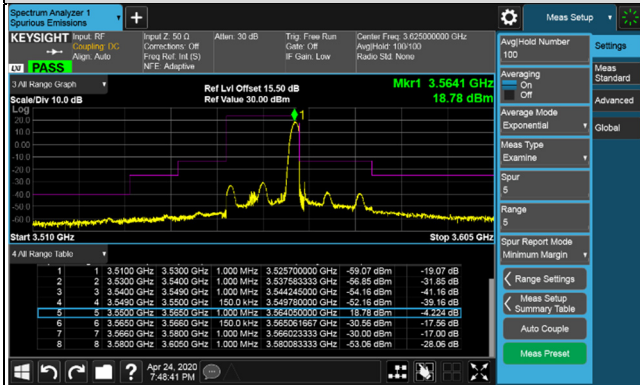

Channel Bandwidth 15MHz

Channel 55315 (3557.50MHz)

1RB

Channel 55990 (3625.0MHz)

1RB

1RB 74

1RB 74

Full RB

Full RB