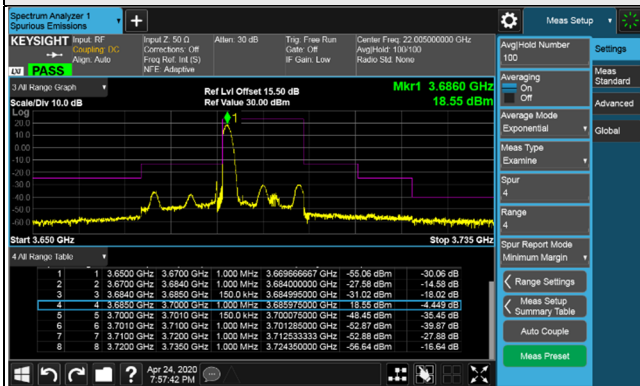

1RB 74

1RB 74

Full RB

Full RB

Channel Bandwidth 15MHz
Channel 56665 (3692.5MHz)

1RB

1RB 74

Full RB