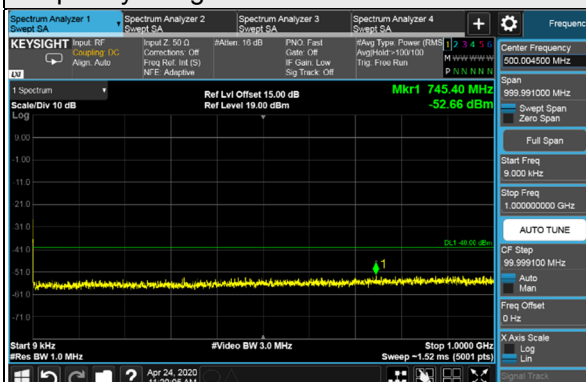

Channel Bandwidth 10MHz

Channel 55990 (3625.00MHz)

Frequency Range : 9kHz~1GHz