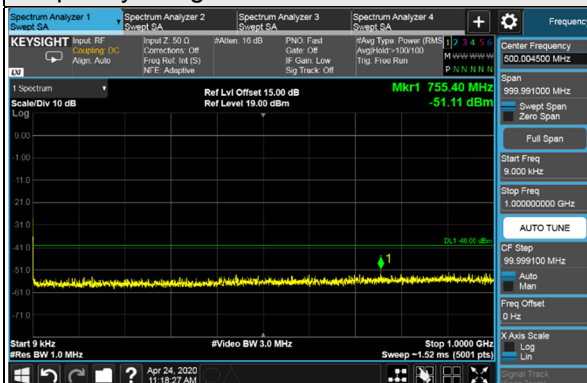

Channel Bandwidth 10MHz
Channel 56690 (3695.0MHz)

1RB

1RB 49

Full RB

Channel Bandwidth 10MHz

Channel 55290 (3555.0MHz)

Frequency Range : 9kHz~1GHz

Frequency Range : 1GHz~18GHz