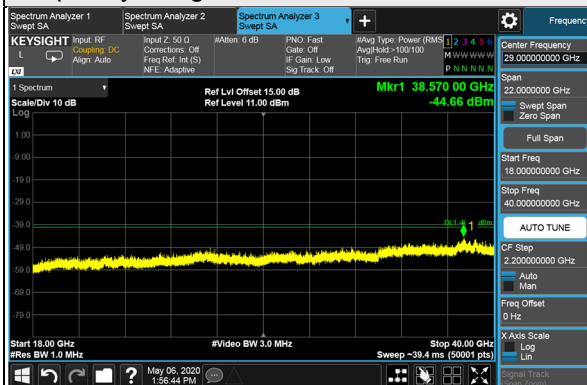

Frequency Range : 18GHz~40GHz