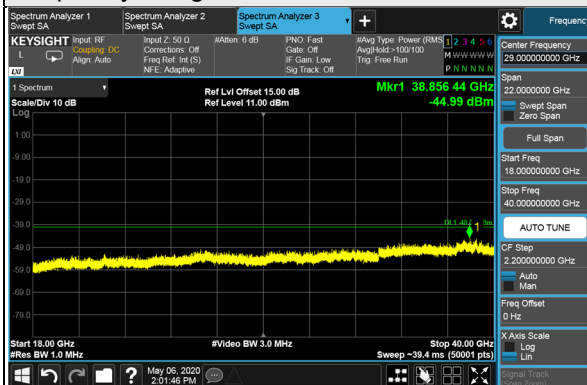

Channel Bandwidth 15MHz

Channel 55315 (3557.50MHz)

Frequency Range : 9kHz~1GHz

Frequency Range : 1GHz~18GHz

Frequency Range : 18GHz~40GHz

Channel Bandwidth 15MHz

Channel 55990 (3625.0MHz)

Frequency Range : 9kHz~1GHz