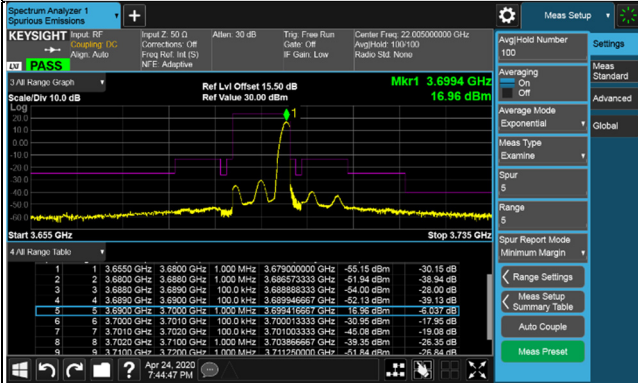

Channel Bandwidth 10MHz
Channel 56690 (3695.0MHz)

1RB

1RB 49

Full RB

Channel Bandwidth 10MHz

Channel 55290 (3555.0MHz)

Frequency Range : 9kHz~1GHz

Frequency Range : 1GHz~18GHz