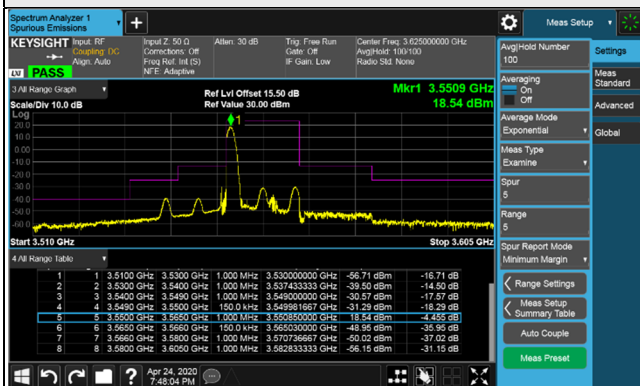

Frequency Range : 9kHz~1GHz

Frequency Range : 1GHz~18GHz

Frequency Range : 18GHz~40GHz

Channel Bandwidth 15MHz

Channel 55315 (3557.50MHz)

1RB

Channel 55990 (3625.0MHz)

1RB

1RB 74

1RB 74

Full RB

Full RB

Channel Bandwidth 15MHz
Channel 56665 (3692.5MHz)

1RB

1RB 74

Full RB