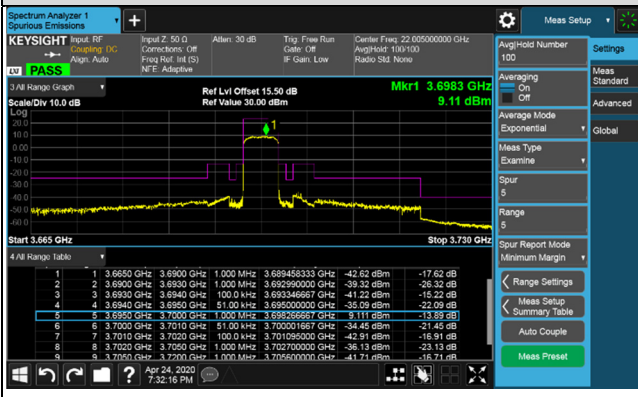

LTE Band 48

Channel Bandwidth 5MHz

Channel 55265 (3552.5MHz)

Channel 55990 (3625.0MHz)

Channel Bandwidth 5MHz
Channel 56715 (3697.5MHz)

1RB

1RB 24

Full RB

Channel Bandwidth 5MHz

Channel 55265 (3552.5MHz)

Frequency Range : 9kHz~1GHz

Frequency Range : 1GHz~18GHz

Frequency Range : 18GHz~40GHz

Channel Bandwidth 5MHz

Channel 55990 (3625.0MHz)

Frequency Range : 9kHz~1GHz