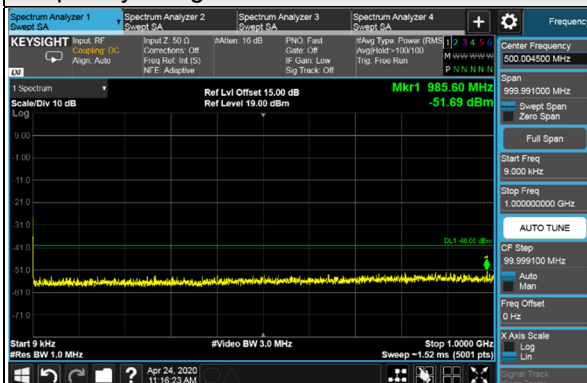

Channel Bandwidth 5MHz

Channel 56715 (3697.50MHz)

Frequency Range : 9kHz~1GHz