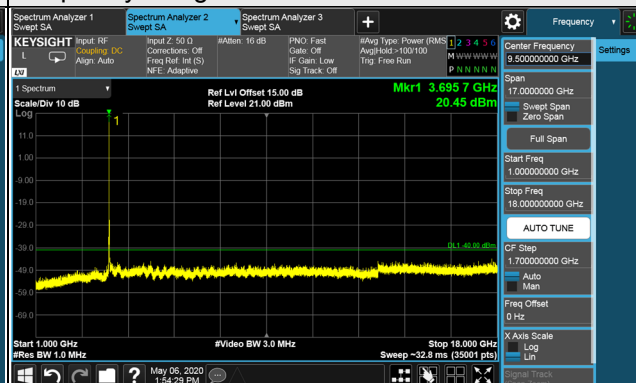

Frequency Range : 1GHz~18GHz