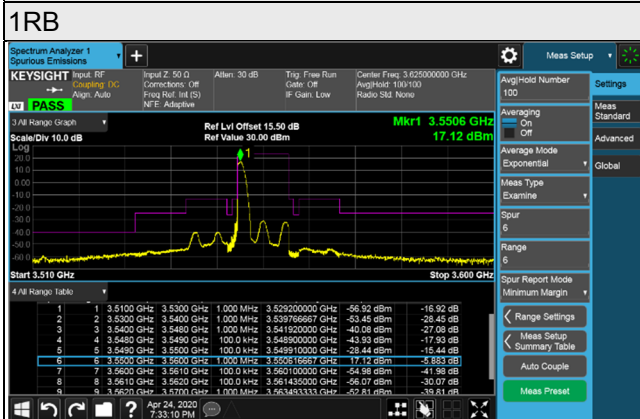

Frequency Range : 1GHz~18GHz

Frequency Range : 18GHz~40GHz

Channel Bandwidth 5MHz

Channel 56715 (3697.50MHz)

Frequency Range : 9kHz~1GHz

Frequency Range : 1GHz~18GHz

Frequency Range : 18GHz~40GHz

Channel Bandwidth 10MHz

Channel 55290 (3555.0MHz)

Channel 55990 (3625.0MHz)