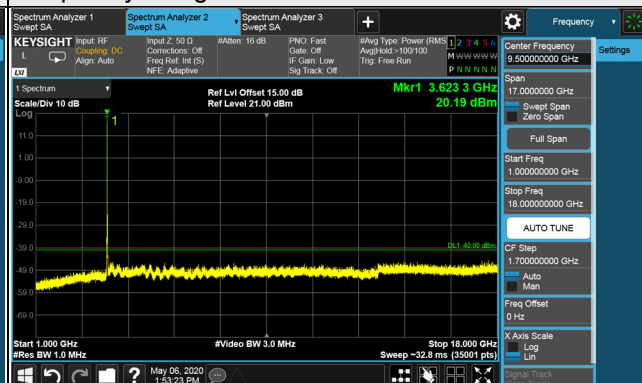

Frequency Range : 1GHz~18GHz