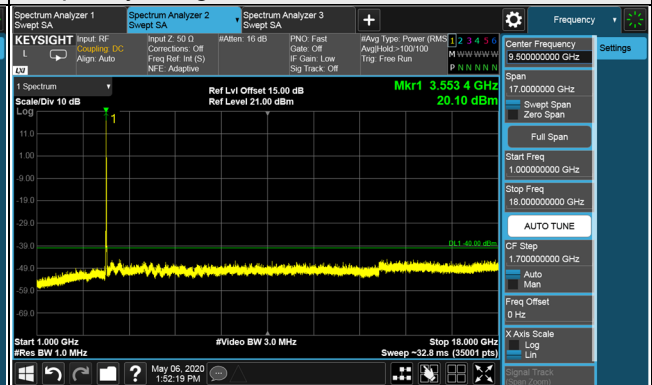

Frequency Range : 1GHz~18GHz