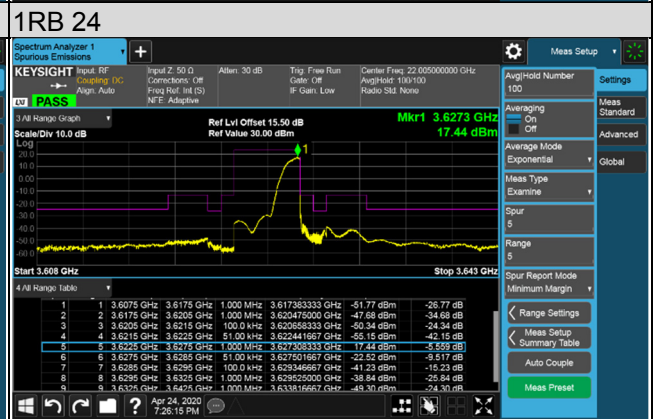

LTE Band 48

Channel Bandwidth 5MHz

Channel 55265 (3552.5MHz)

Channel 55990 (3625.0MHz)

Channel Bandwidth 5MHz
Channel 56715 (3697.5MHz)

1RB

1RB 24

Full RB

Channel Bandwidth 5MHz

Channel 55265 (3552.5MHz)

Frequency Range : 9kHz~1GHz

Frequency Range : 1GHz~18GHz

Frequency Range : 18GHz~40GHz

Channel Bandwidth 5MHz

Channel 55990 (3625.0MHz)

Frequency Range : 9kHz~1GHz