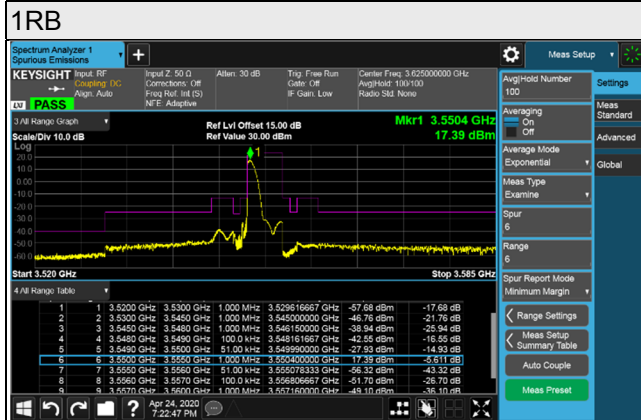

LTE Band 48

Channel Bandwidth 5MHz

Channel 55265 (3552.5MHz)

Channel 55990 (3625.0MHz)

Channel Bandwidth 5MHz
Channel 56715 (3697.5MHz)

1RB

1RB 24

Full RB

Channel Bandwidth 5MHz

Channel 55265 (3552.5MHz)

Frequency Range : 9kHz~1GHz

Frequency Range : 1GHz~18GHz

Frequency Range : 18GHz~40GHz

Channel Bandwidth 5MHz

Channel 55990 (3625.0MHz)

Frequency Range : 9kHz~1GHz