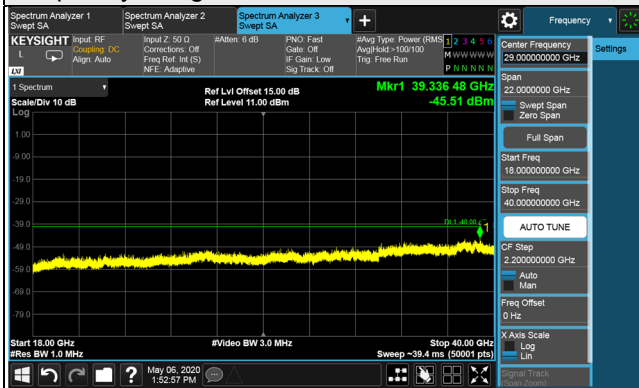

LTE Band 48

Channel Bandwidth 5MHz

Channel 55265 (3552.5MHz)

Channel 55990 (3625.0MHz)

Channel Bandwidth 5MHz
Channel 56715 (3697.5MHz)

1RB

1RB 24

Full RB

Channel Bandwidth 5MHz

Channel 55265 (3552.5MHz)

Frequency Range : 9kHz~1GHz

Frequency Range : 1GHz~18GHz

Frequency Range : 18GHz~40GHz

Channel Bandwidth 5MHz

Channel 55990 (3625.0MHz)

Frequency Range : 9kHz~1GHz