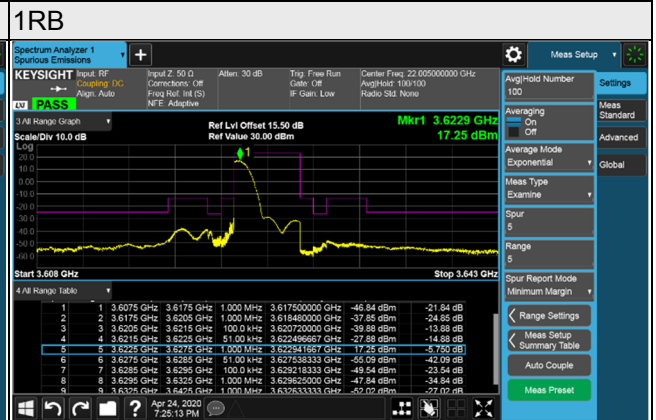

LTE Band 48

Channel Bandwidth 5MHz

Channel 55265 (3552.5MHz)

Channel 55990 (3625.0MHz)

Channel Bandwidth 5MHz
Channel 56715 (3697.5MHz)

1RB

1RB 24

Full RB

Channel Bandwidth 5MHz

Channel 55265 (3552.5MHz)

Frequency Range : 9kHz~1GHz

Frequency Range : 1GHz~18GHz

Frequency Range : 18GHz~40GHz

Channel Bandwidth 5MHz

Channel 55990 (3625.0MHz)

Frequency Range : 9kHz~1GHz