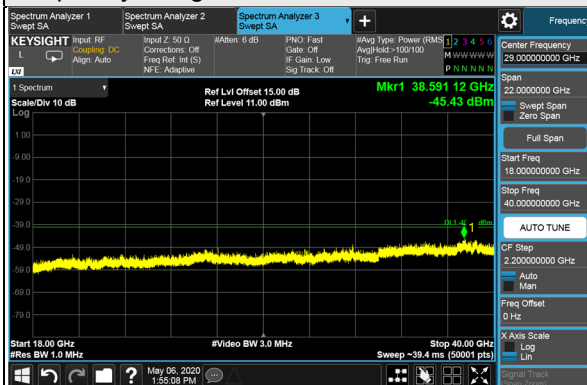

Frequency Range : 18GHz~40GHz