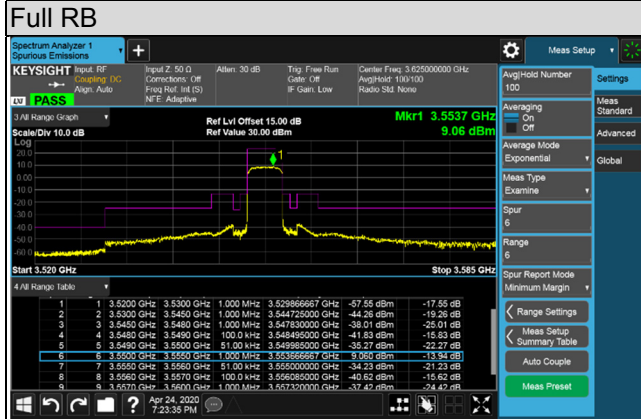

LTE Band 48

Channel Bandwidth 5MHz

Channel 55265 (3552.5MHz)

Channel 55990 (3625.0MHz)

Channel Bandwidth 5MHz
Channel 56715 (3697.5MHz)

1RB

1RB 24

Full RB