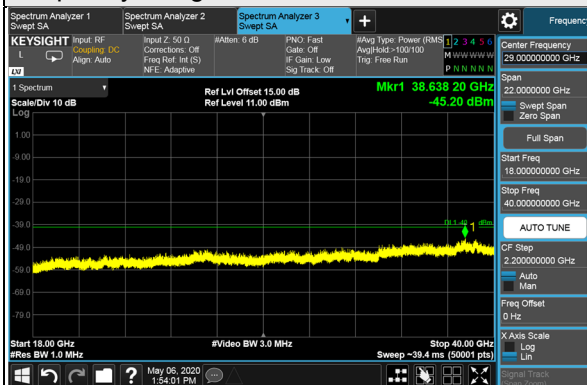

Frequency Range : 18GHz~40GHz