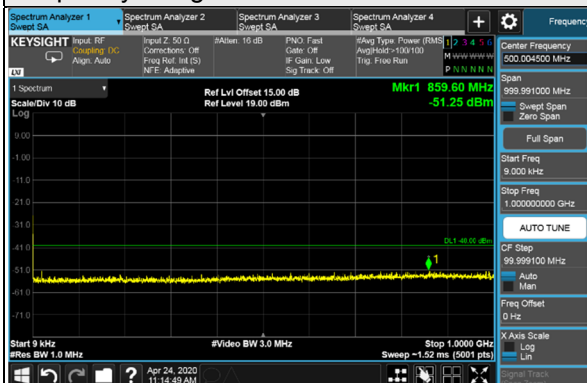

LTE Band 48

Channel Bandwidth 5MHz

Channel 55265 (3552.5MHz)

Channel 55990 (3625.0MHz)

Channel Bandwidth 5MHz
Channel 56715 (3697.5MHz)

1RB

1RB 24

Full RB

Channel Bandwidth 5MHz

Channel 55265 (3552.5MHz)

Frequency Range : 9kHz~1GHz

Frequency Range : 1GHz~18GHz

Frequency Range : 18GHz~40GHz

Channel Bandwidth 5MHz

Channel 55990 (3625.0MHz)

Frequency Range : 9kHz~1GHz