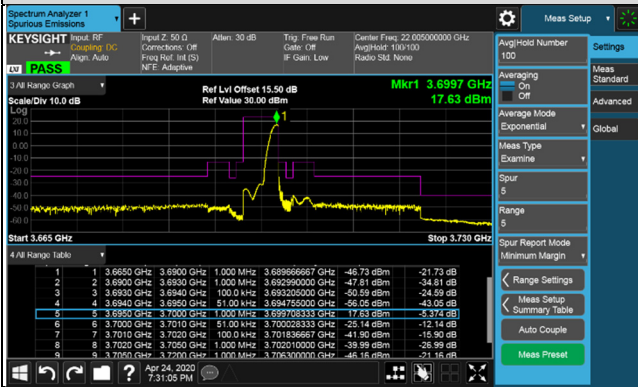

LTE Band 48

Channel Bandwidth 5MHz

Channel 55265 (3552.5MHz)

Channel 55990 (3625.0MHz)

Channel Bandwidth 5MHz
Channel 56715 (3697.5MHz)

1RB

1RB 24

Full RB

Channel Bandwidth 5MHz

Channel 55265 (3552.5MHz)

Frequency Range : 9kHz~1GHz

Frequency Range : 1GHz~18GHz

Frequency Range : 18GHz~40GHz

Channel Bandwidth 5MHz

Channel 55990 (3625.0MHz)

Frequency Range : 9kHz~1GHz