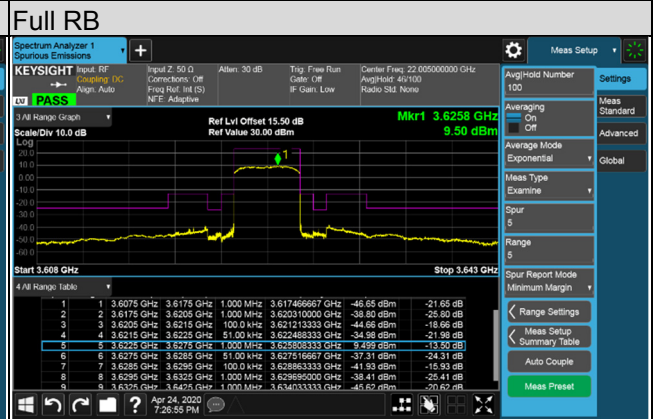

LTE Band 48

Channel Bandwidth 5MHz

Channel 55265 (3552.5MHz)

Channel 55990 (3625.0MHz)

Channel Bandwidth 5MHz
Channel 56715 (3697.5MHz)

1RB

1RB 24

Full RB

Channel Bandwidth 5MHz

Channel 55265 (3552.5MHz)

Frequency Range : 9kHz~1GHz

Frequency Range : 1GHz~18GHz

Frequency Range : 18GHz~40GHz

Channel Bandwidth 5MHz

Channel 55990 (3625.0MHz)

Frequency Range : 9kHz~1GHz