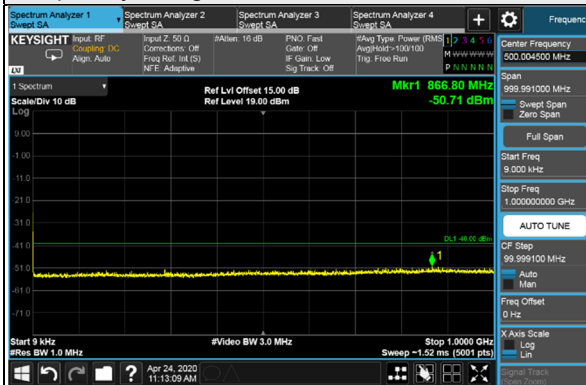

Channel Bandwidth 5MHz

Channel 55265 (3552.5MHz)

Frequency Range : 9kHz~1GHz