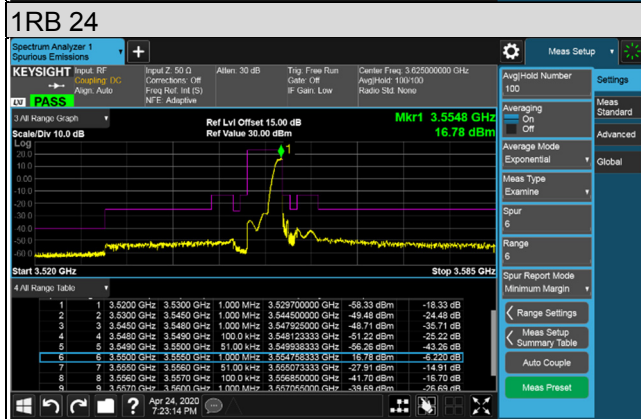

LTE Band 48

Channel Bandwidth 5MHz

Channel 55265 (3552.5MHz)

Channel 55990 (3625.0MHz)

Channel Bandwidth 5MHz
Channel 56715 (3697.5MHz)

1RB

1RB 24

Full RB

Channel Bandwidth 5MHz

Channel 55265 (3552.5MHz)

Frequency Range : 9kHz~1GHz

Frequency Range : 1GHz~18GHz

Frequency Range : 18GHz~40GHz

Channel Bandwidth 5MHz

Channel 55990 (3625.0MHz)

Frequency Range : 9kHz~1GHz