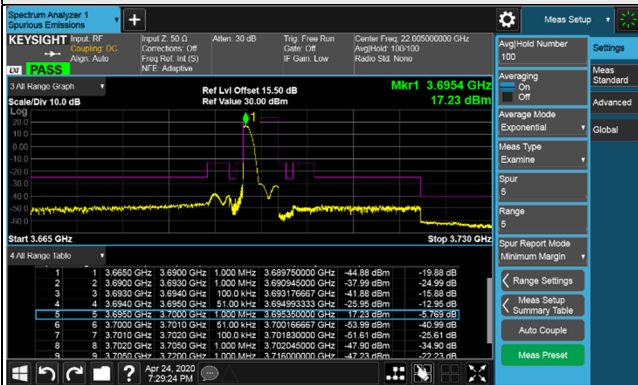

LTE Band 48

Channel Bandwidth 5MHz

Channel 55265 (3552.5MHz)

Channel 55990 (3625.0MHz)

Channel Bandwidth 5MHz
Channel 56715 (3697.5MHz)

1RB

1RB 24

Full RB

Channel Bandwidth 5MHz

Channel 55265 (3552.5MHz)

Frequency Range : 9kHz~1GHz

Frequency Range : 1GHz~18GHz

Frequency Range : 18GHz~40GHz

Channel Bandwidth 5MHz

Channel 55990 (3625.0MHz)

Frequency Range : 9kHz~1GHz