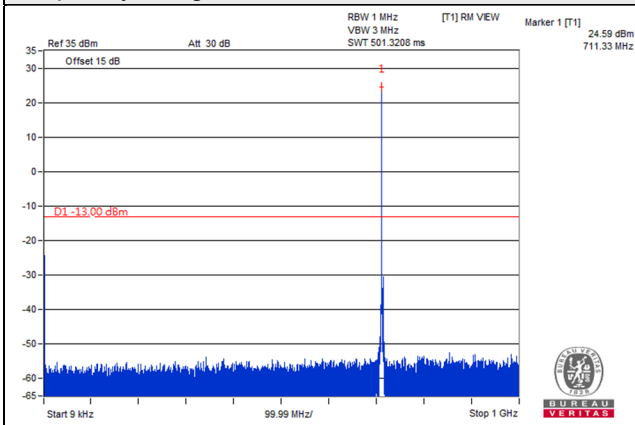

Channel 23155 (713.5MHz)

Frequency Range : 9kHz~1GHz