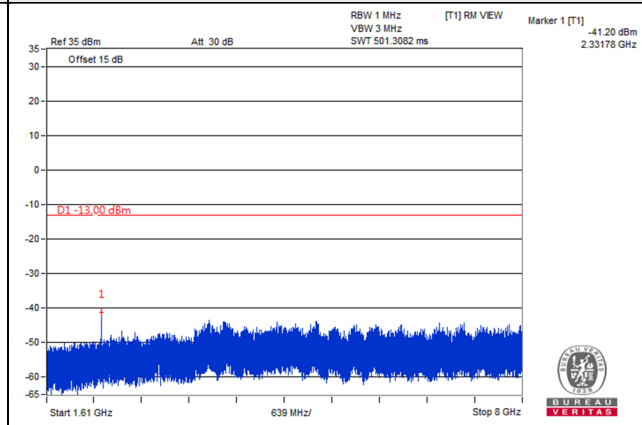

Channel 23205 (779.5MHz)

Frequency Range : 9kHz~1GHz

Frequency Range : 1GHz~1.559GHz

Frequency Range : 1.559GHz~1.61GHz

Frequency Range : 1.61GHz~8GHz

Channel Bandwidth: 5MHz

Channel 23230 (782.0MHz)

Frequency Range : 9kHz~1GHz