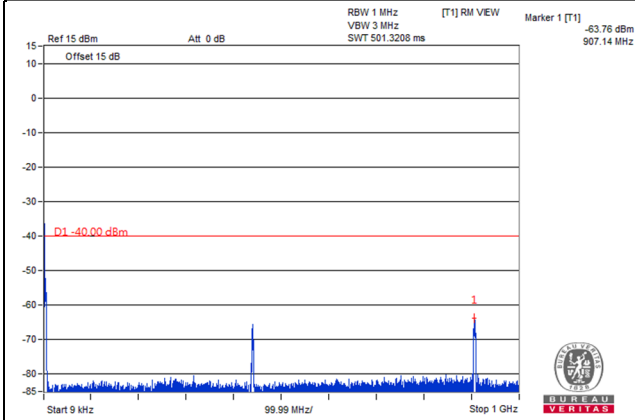

Frequency Range : 1.61GHz~8GHz

LTE Band 30

Channel Band width: 5MHz

Channel 27685 (2307.5MHz)

Frequency Range : 9kHz~1GHz

Frequency Range : 1GHz~2.288GHz

Frequency Range : 2.365GHz~24GHz

\*The 9kHz signal over the limit is from Spectrum.

Channel Band width: 5MHz

Channel 27710 (2310.0MHz)

Frequency Range : 9kHz~1GHz

Frequency Range : 1GHz~2.288GHz

Frequency Range : 2.365GHz~24GHz

\*The 9kHz signal over the limit is from Spectrum.

Channel Band width: 5MHz

Channel 27735 (2312.5MHz)

Frequency Range : 9kHz~1GHz

Frequency Range : 1GHz~2.288GHz

Frequency Range : 2.365GHz~24GHz

\*The 9kHz signal over the limit is from Spectrum.

Channel Band width: 10MHz

Channel 27710 (2310.0MHz)