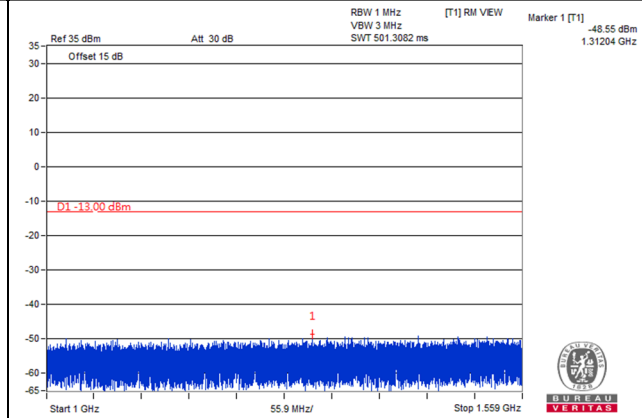

Frequency Range : 1GHz~1.559GHz