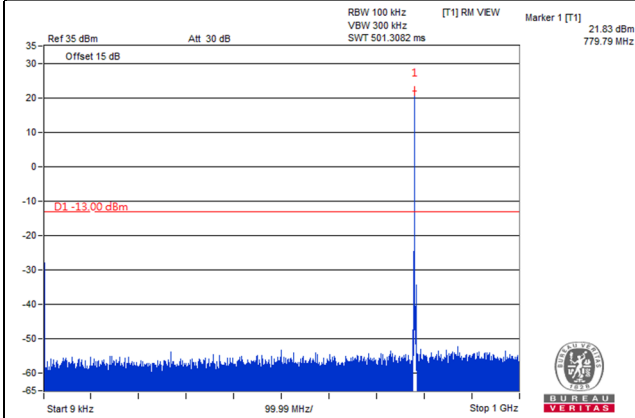

Channel 23205 (779.5MHz)

Frequency Range : 9kHz~1GHz

Frequency Range : 1GHz~1.559GHz

Frequency Range : 1.559GHz~1.61GHz

Frequency Range : 1.61GHz~8GHz

Channel Bandwidth: 5MHz

Channel 23230 (782.0MHz)

Frequency Range : 9kHz~1GHz