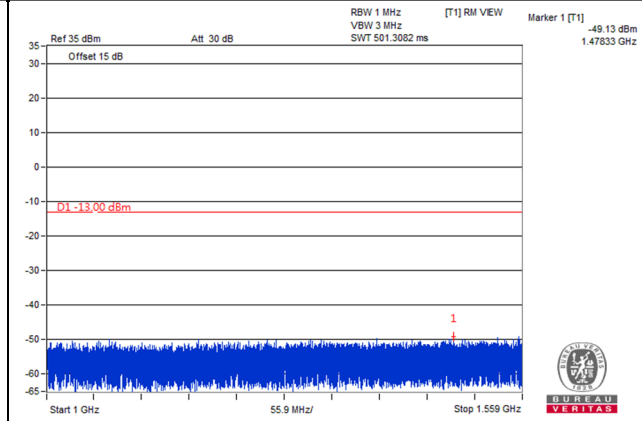

Frequency Range : 1GHz~1.559GHz