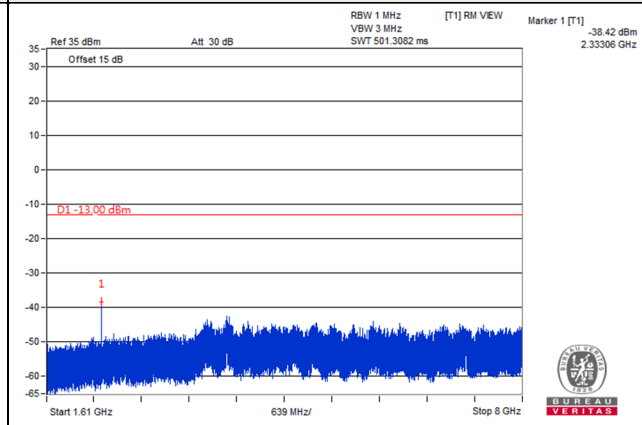

Frequency Range : 1.559GHz~1.61GHz

Frequency Range : 1.61GHz~8GHz

Channel Bandwidth: 10MHz

Channel 23230 (782.0MHz)

Frequency Range : 9kHz~1GHz

Frequency Range : 1GHz~1.559GHz

Frequency Range : 1.559GHz~1.61GHz

Frequency Range : 1.61GHz~8GHz

LTE Band 30

Channel Band width: 5MHz

Channel 27685 (2307.5MHz)

Frequency Range : 9kHz~1GHz

Frequency Range : 1GHz~2.288GHz

Frequency Range : 2.365GHz~24GHz

\*The 9kHz signal over the limit is from Spectrum.