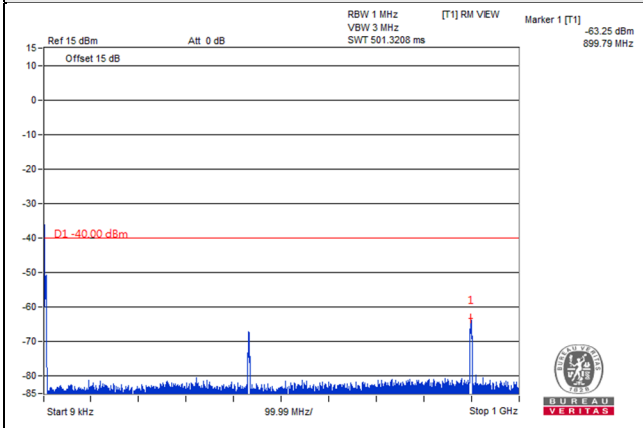

Frequency Range : 1.61GHz~8GHz

LTE Band 30

Channel Band width: 5MHz

Channel 27685 (2307.5MHz)

Frequency Range : 9kHz~1GHz

Frequency Range : 1GHz~2.288GHz

Frequency Range : 2.365GHz~24GHz

\*The 9kHz signal over the limit is from Spectrum.

Channel Band width: 5MHz

Channel 27710 (2310.0MHz)

Frequency Range : 9kHz~1GHz

Frequency Range : 1GHz~2.288GHz

Frequency Range : 2.365GHz~24GHz

\*The 9kHz signal over the limit is from Spectrum.

Channel Band width: 5MHz