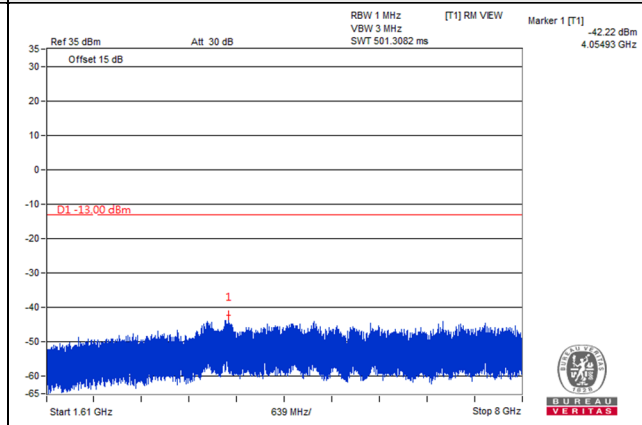

Frequency Range : 1.61GHz~8GHz