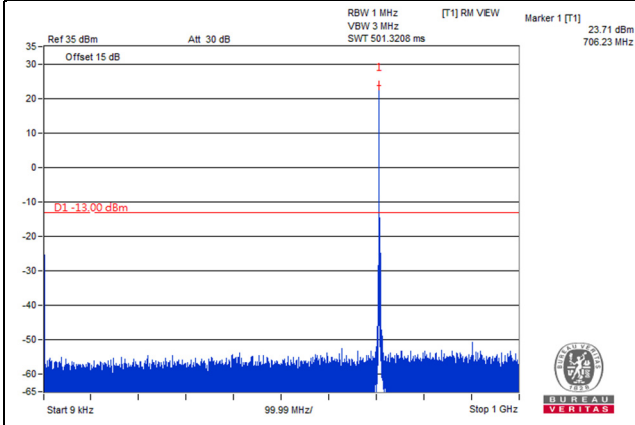

Channel Band width: 3MHz

Channel 23025 (700.5MHz)

Frequency Range : 9kHz~1GHz

Frequency Range : 1GHz~8GHz

Channel 23095 (707.5MHz)

Frequency Range : 9kHz~1GHz

Frequency Range : 1GHz~8GHz

Channel 23165 (714.5MHz)