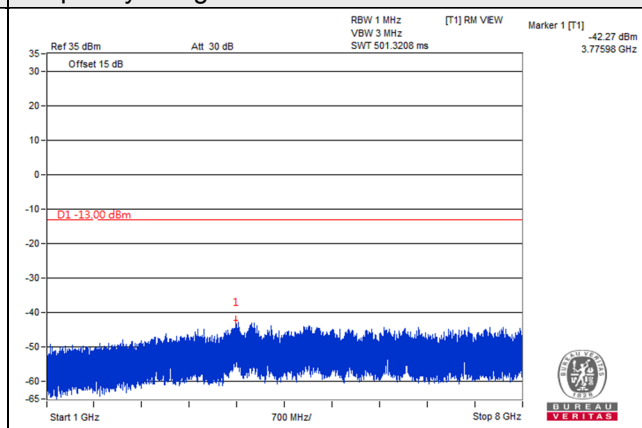

Channel 23095 (707.5MHz)

Frequency Range : 9kHz~1GHz

Frequency Range : 1GHz~8GHz

Channel 23130 (711MHz)

Frequency Range : 9kHz~1GHz

Frequency Range : 1GHz~8GHz

LTE Band 13

Channel Bandwidth: 5MHz

Channel 23205 (779.5MHz)

Frequency Range : 9kHz~1GHz

Frequency Range : 1GHz~1.559GHz

Frequency Range : 1.559GHz~1.61GHz

Frequency Range : 1.61GHz~8GHz

Channel Bandwidth: 5MHz

Channel 23230 (782.0MHz)

Frequency Range : 9kHz~1GHz