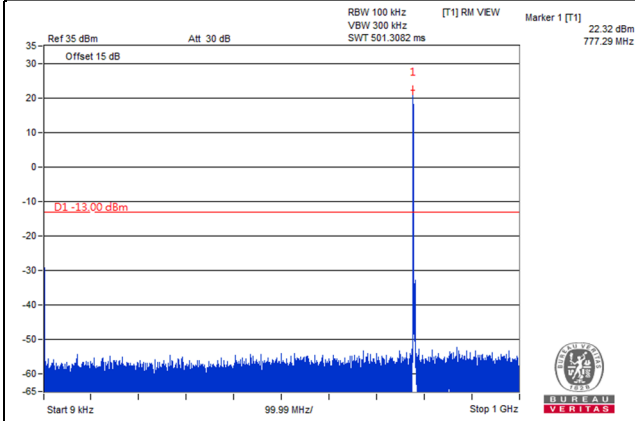

LTE Band 13

Channel Bandwidth: 5MHz

Channel 23205 (779.5MHz)

Frequency Range : 9kHz~1GHz