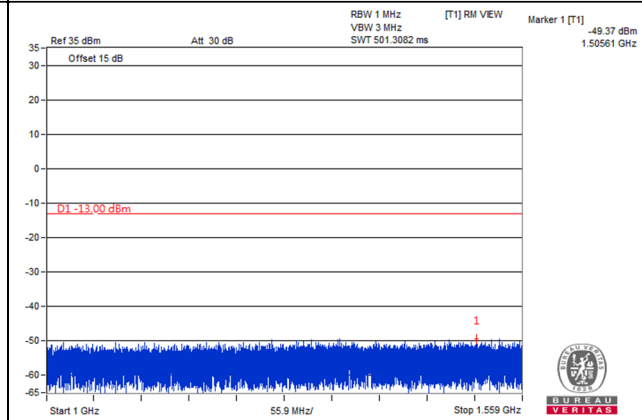

Frequency Range : 1GHz~1.559GHz

Frequency Range : 1.559GHz~1.61GHz

Frequency Range : 1.61GHz~8GHz

Channel Bandwidth: 5MHz

Channel 23255 (784.5MHz)

Frequency Range : 9kHz~1GHz

Frequency Range : 1GHz~1.559GHz

Frequency Range : 1.61GHz~8GHz

LTE Band 30

Channel Band width: 5MHz

Channel 27685 (2307.5MHz)

Frequency Range : 9kHz~1GHz

Frequency Range : 1GHz~2.288GHz

Frequency Range : 2.365GHz~24GHz

\*The 9kHz signal over the limit is from Spectrum.