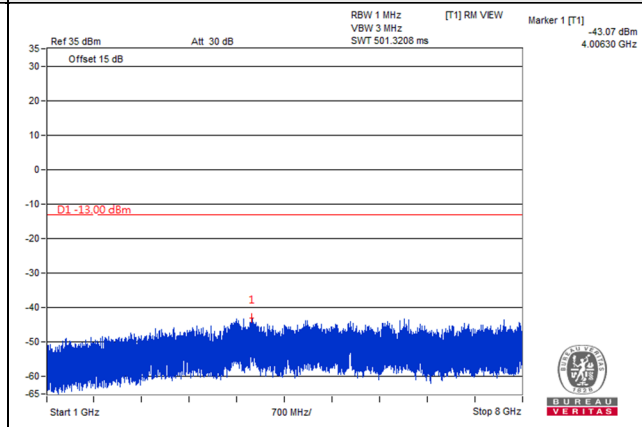

Frequency Range : 1GHz~8GHz