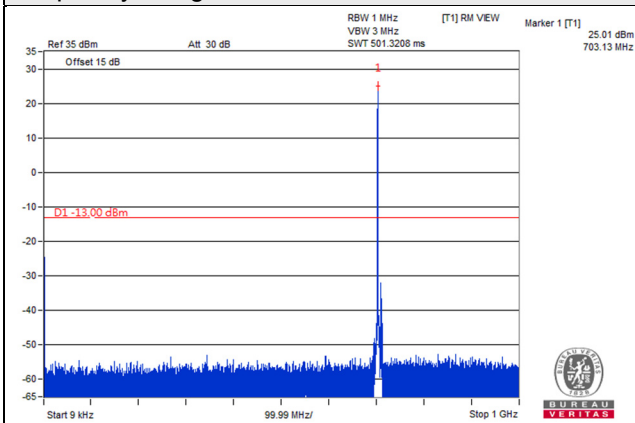

Frequency Range : 1GHz~8GHz

Channel 23155 (713.5MHz)

Frequency Range : 9kHz~1GHz

Frequency Range : 1GHz~8GHz

Channel Band width: 10MHz

Channel 23060 (704MHz)

Frequency Range : 9kHz~1GHz

Frequency Range : 1GHz~8GHz

Channel 23095 (707.5MHz)

Frequency Range : 9kHz~1GHz

Frequency Range : 1GHz~8GHz

Channel 23130 (711MHz)

Frequency Range : 9kHz~1GHz

Frequency Range : 1GHz~8GHz

LTE Band 13

Channel Bandwidth: 5MHz