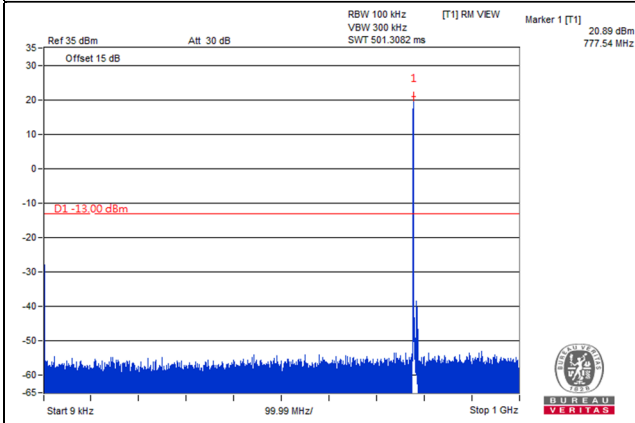

Frequency Range : 1.559GHz~1.61GHz

Frequency Range : 1.61GHz~8GHz

Channel Bandwidth: 10MHz

Channel 23230 (782.0MHz)

Frequency Range : 9kHz~1GHz

Frequency Range : 1GHz~1.559GHz

Frequency Range : 1.559GHz~1.61GHz

Frequency Range : 1.61GHz~8GHz

LTE Band 30

Channel Band width: 5MHz

Channel 27685 (2307.5MHz)

Frequency Range : 9kHz~1GHz

Frequency Range : 1GHz~2.288GHz

Frequency Range : 2.365GHz~24GHz

\*The 9kHz signal over the limit is from Spectrum.