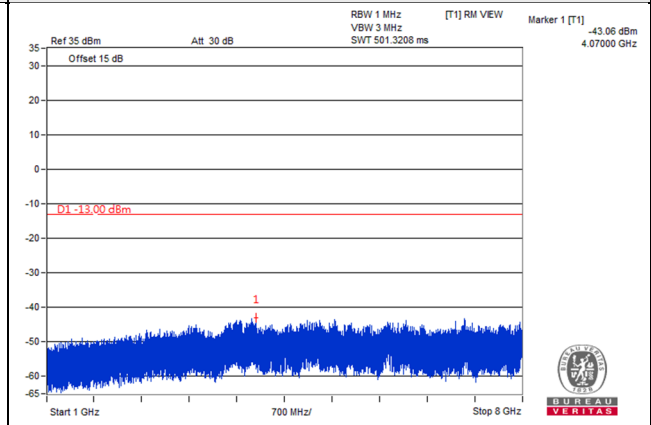

Frequency Range : 1GHz~8GHz