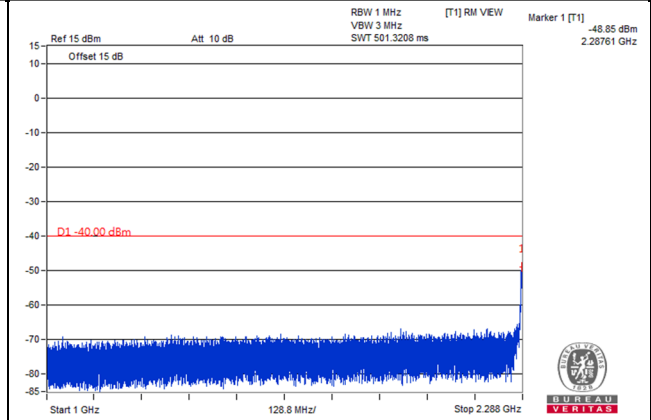

Frequency Range : 1.61GHz~8GHz

LTE Band 30

Channel Band width: 5MHz

Channel 27685 (2307.5MHz)

Frequency Range : 9kHz~1GHz

Frequency Range : 1GHz~2.288GHz

Frequency Range : 2.365GHz~24GHz

\*The 9kHz signal over the limit is from Spectrum.

Channel Band width: 5MHz

Channel 27710 (2310.0MHz)

Frequency Range : 9kHz~1GHz

Frequency Range : 1GHz~2.288GHz

Frequency Range : 2.365GHz~24GHz

\*The 9kHz signal over the limit is from Spectrum.

Channel Band width: 5MHz