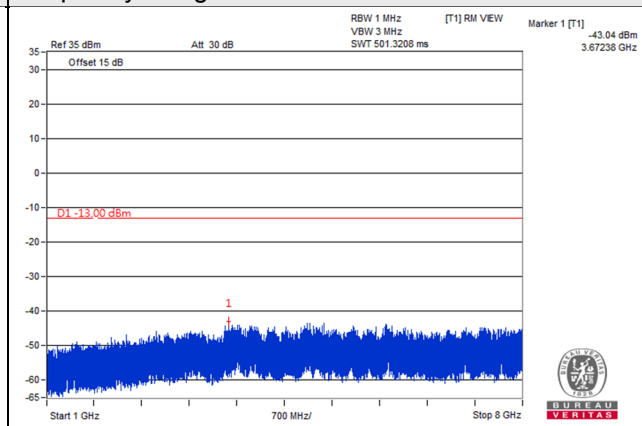

Frequency Range : 1GHz~8GHz

Channel 23155 (713.5MHz)

Frequency Range : 9kHz~1GHz

Frequency Range : 1GHz~8GHz

Channel Band width: 10MHz

Channel 23060 (704MHz)

Frequency Range : 9kHz~1GHz

Frequency Range : 1GHz~8GHz

Channel 23095 (707.5MHz)

Frequency Range : 9kHz~1GHz

Frequency Range : 1GHz~8GHz

Channel 23130 (711MHz)

Frequency Range : 9kHz~1GHz

Frequency Range : 1GHz~8GHz

LTE Band 13

Channel Bandwidth: 5MHz