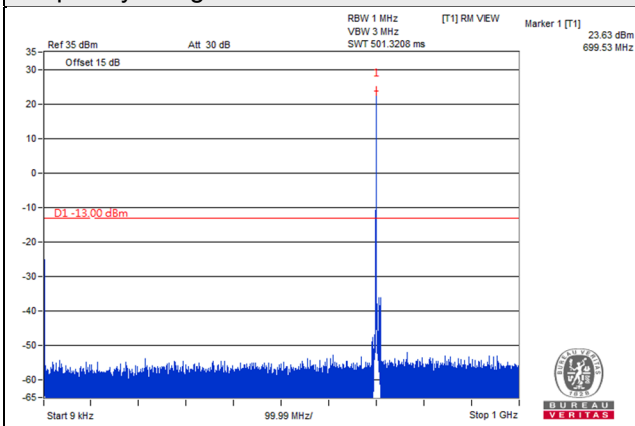

Frequency Range : 1GHz~8GHz

Channel 23155 (713.5MHz)

Frequency Range : 9kHz~1GHz

Frequency Range : 1GHz~8GHz

Channel Band width: 10MHz

Channel 23060 (704MHz)

Frequency Range : 9kHz~1GHz

Frequency Range : 1GHz~8GHz

Channel 23095 (707.5MHz)

Frequency Range : 9kHz~1GHz

Frequency Range : 1GHz~8GHz

Channel 23130 (711MHz)

Frequency Range : 9kHz~1GHz

Frequency Range : 1GHz~8GHz

LTE Band 13

Channel Bandwidth: 5MHz