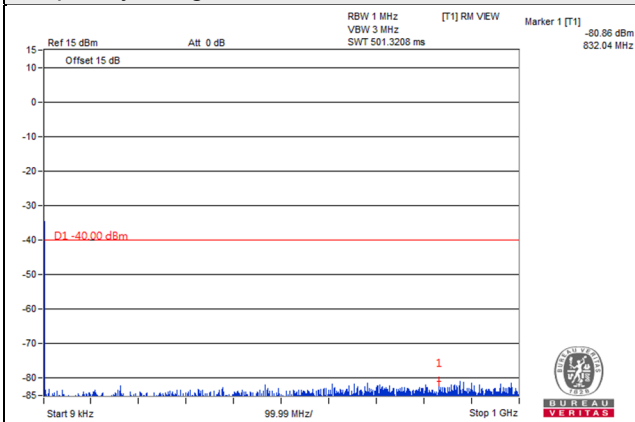

Frequency Range : 1.61GHz~8GHz

LTE Band 30

Channel Band width: 5MHz

Channel 27685 (2307.5MHz)

Frequency Range : 9kHz~1GHz

Frequency Range : 1GHz~2.288GHz

Frequency Range : 2.365GHz~24GHz

\*The 9kHz signal over the limit is from Spectrum.

Channel Band width: 5MHz

Channel 27710 (2310.0MHz)

Frequency Range : 9kHz~1GHz

Frequency Range : 1GHz~2.288GHz

Frequency Range : 2.365GHz~24GHz

\*The 9kHz signal over the limit is from Spectrum.

Channel Band width: 5MHz

Channel 27735 (2312.5MHz)

Frequency Range : 9kHz~1GHz

Frequency Range : 1GHz~2.288GHz

Frequency Range : 2.365GHz~24GHz

\*The 9kHz signal over the limit is from Spectrum.

Channel Band width: 10MHz

Channel 27710 (2310.0MHz)

Frequency Range : 9kHz~1GHz

Frequency Range : 1GHz~2.288GHz

Frequency Range : 2.365GHz~24GHz

\*The 9kHz signal over the limit is from Spectrum.