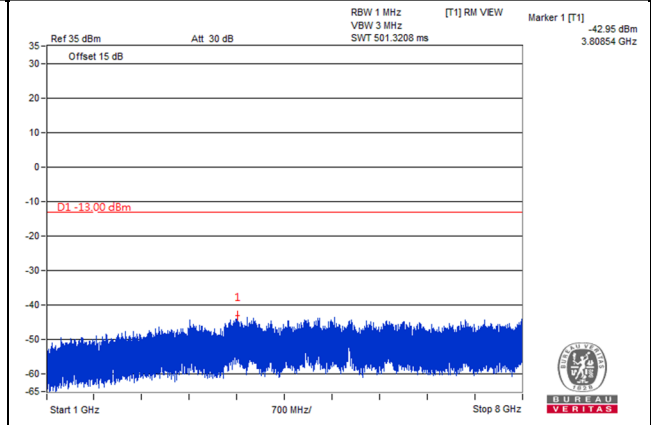

Frequency Range : 9kHz~1GHz

Frequency Range : 1GHz~8GHz

Channel Band width: 5MHz

Channel 23035 (701.5MHz)

Frequency Range : 9kHz~1GHz

Frequency Range : 1GHz~8GHz

Channel 23095 (707.5MHz)

Frequency Range : 9kHz~1GHz