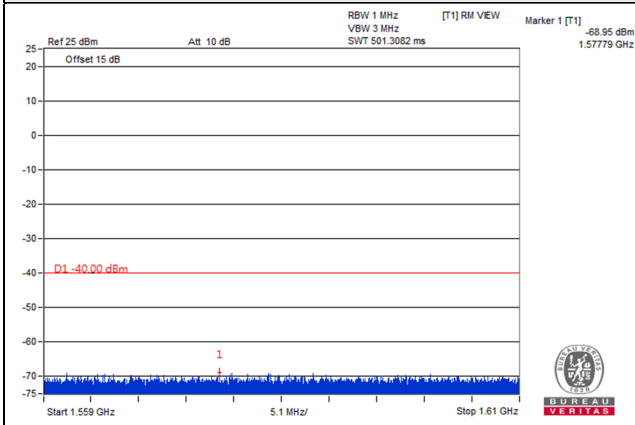

Frequency Range : 1.559GHz~1.61GHz

Frequency Range : 1.61GHz~8GHz

Channel Bandwidth: 10MHz

Channel 23230 (782.0MHz)

Frequency Range : 9kHz~1GHz

Frequency Range : 1GHz~1.559GHz

Frequency Range : 1.559GHz~1.61GHz

Frequency Range : 1.61GHz~8GHz

LTE Band 30

Channel Band width: 5MHz

Channel 27685 (2307.5MHz)

Frequency Range : 9kHz~1GHz

Frequency Range : 1GHz~2.288GHz

Frequency Range : 2.365GHz~24GHz

\*The 9kHz signal over the limit is from Spectrum.

Channel Band width: 5MHz

Channel 27710 (2310.0MHz)

Frequency Range : 9kHz~1GHz

Frequency Range : 1GHz~2.288GHz

Frequency Range : 2.365GHz~24GHz

\*The 9kHz signal over the limit is from Spectrum.

Channel Band width: 5MHz