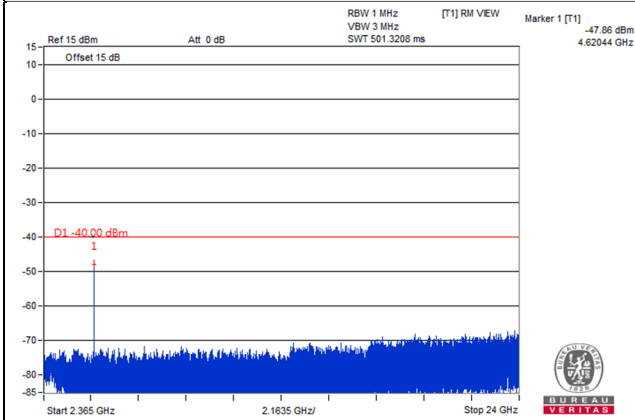

Frequency Range : 1.61GHz~8GHz

LTE Band 30

Channel Band width: 5MHz

Channel 27685 (2307.5MHz)

Frequency Range : 9kHz~1GHz

Frequency Range : 1GHz~2.288GHz

Frequency Range : 2.365GHz~24GHz

\*The 9kHz signal over the limit is from Spectrum.

Channel Band width: 5MHz

Channel 27710 (2310.0MHz)

Frequency Range : 9kHz~1GHz

Frequency Range : 1GHz~2.288GHz

Frequency Range : 2.365GHz~24GHz

\*The 9kHz signal over the limit is from Spectrum.

Channel Band width: 5MHz

Channel 27735 (2312.5MHz)

Frequency Range : 9kHz~1GHz

Frequency Range : 1GHz~2.288GHz

Frequency Range : 2.365GHz~24GHz

\*The 9kHz signal over the limit is from Spectrum.

Channel Band width: 10MHz

Channel 27710 (2310.0MHz)