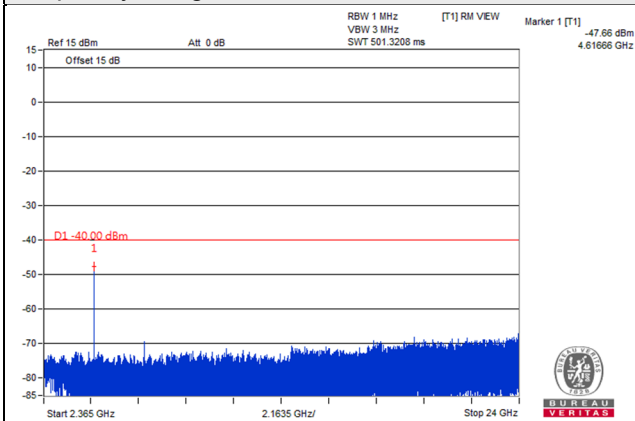

Frequency Range : 1.61GHz~8GHz

LTE Band 30

Channel Band width: 5MHz

Channel 27685 (2307.5MHz)

Frequency Range : 9kHz~1GHz

Frequency Range : 1GHz~2.288GHz

Frequency Range : 2.365GHz~24GHz

\*The 9kHz signal over the limit is from Spectrum.

Channel Band width: 5MHz

Channel 27710 (2310.0MHz)

Frequency Range : 9kHz~1GHz

Frequency Range : 1GHz~2.288GHz

Frequency Range : 2.365GHz~24GHz

\*The 9kHz signal over the limit is from Spectrum.

Channel Band width: 5MHz

Channel 27735 (2312.5MHz)

Frequency Range : 9kHz~1GHz

Frequency Range : 1GHz~2.288GHz

Frequency Range : 2.365GHz~24GHz

\*The 9kHz signal over the limit is from Spectrum.

Channel Band width: 10MHz

Channel 27710 (2310.0MHz)

Frequency Range : 9kHz~1GHz

Frequency Range : 1GHz~2.288GHz

Frequency Range : 2.365GHz~24GHz

\*The 9kHz signal over the limit is from Spectrum.