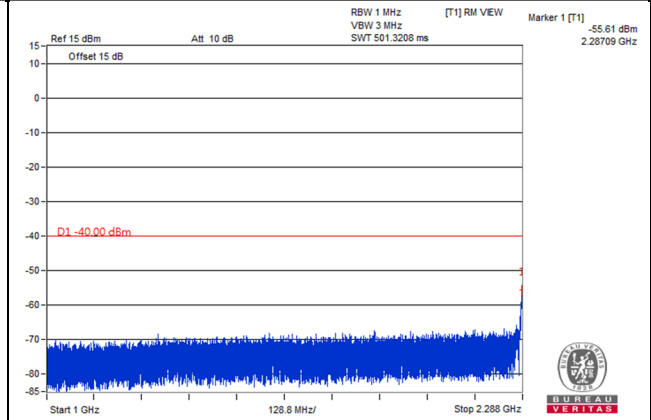

Frequency Range : 1.61GHz~8GHz

LTE Band 30

Channel Band width: 5MHz

Channel 27685 (2307.5MHz)

Frequency Range : 9kHz~1GHz

Frequency Range : 1GHz~2.288GHz

Frequency Range : 2.365GHz~24GHz

\*The 9kHz signal over the limit is from Spectrum.

Channel Band width: 5MHz

Channel 27710 (2310.0MHz)

Frequency Range : 9kHz~1GHz

Frequency Range : 1GHz~2.288GHz

Frequency Range : 2.365GHz~24GHz

\*The 9kHz signal over the limit is from Spectrum.

Channel Band width: 5MHz

Channel 27735 (2312.5MHz)

Frequency Range : 9kHz~1GHz

Frequency Range : 1GHz~2.288GHz

Frequency Range : 2.365GHz~24GHz

\*The 9kHz signal over the limit is from Spectrum.

Channel Band width: 10MHz

Channel 27710 (2310.0MHz)