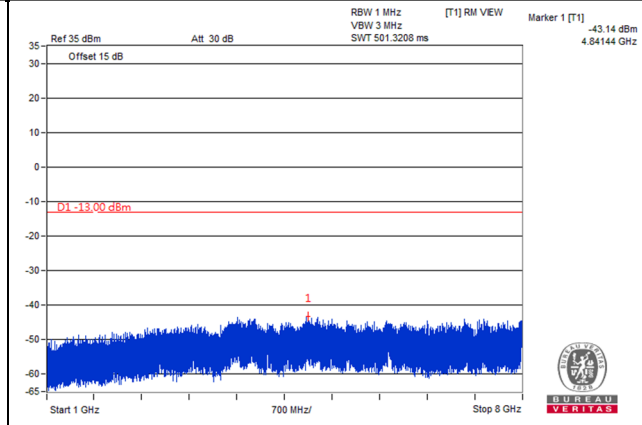

Channel Band width: 3MHz

Channel 23025 (700.5MHz)

Frequency Range : 9kHz~1GHz

Frequency Range : 1GHz~8GHz

Channel 23095 (707.5MHz)

Frequency Range : 9kHz~1GHz

Frequency Range : 1GHz~8GHz

Channel 23165 (714.5MHz)