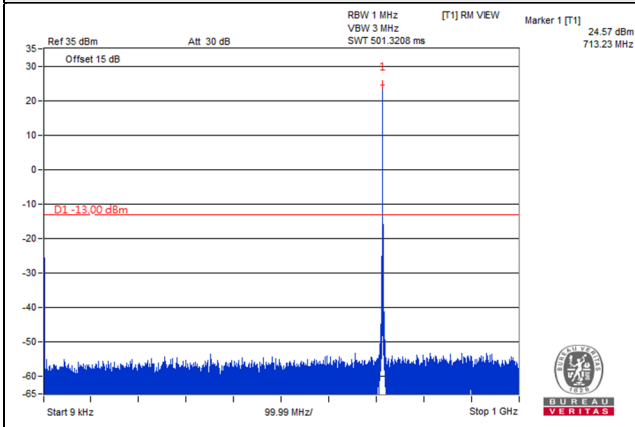

Channel 23165 (714.5MHz)

Frequency Range : 9kHz~1GHz