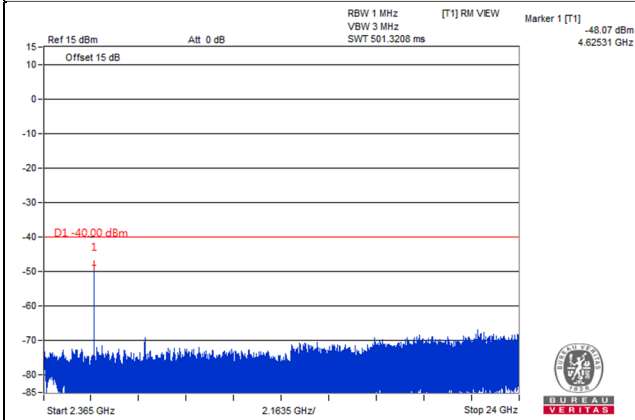

Frequency Range : 1.61GHz~8GHz

LTE Band 30

Channel Band width: 5MHz

Channel 27685 (2307.5MHz)

Frequency Range : 9kHz~1GHz

Frequency Range : 1GHz~2.288GHz

Frequency Range : 2.365GHz~24GHz

\*The 9kHz signal over the limit is from Spectrum.

Channel Band width: 5MHz

Channel 27710 (2310.0MHz)

Frequency Range : 9kHz~1GHz

Frequency Range : 1GHz~2.288GHz

Frequency Range : 2.365GHz~24GHz

\*The 9kHz signal over the limit is from Spectrum.

Channel Band width: 5MHz

Channel 27735 (2312.5MHz)

Frequency Range : 9kHz~1GHz

Frequency Range : 1GHz~2.288GHz

Frequency Range : 2.365GHz~24GHz

\*The 9kHz signal over the limit is from Spectrum.

Channel Band width: 10MHz

Channel 27710 (2310.0MHz)

Frequency Range : 9kHz~1GHz

Frequency Range : 1GHz~2.288GHz

Frequency Range : 2.365GHz~24GHz

\*The 9kHz signal over the limit is from Spectrum.