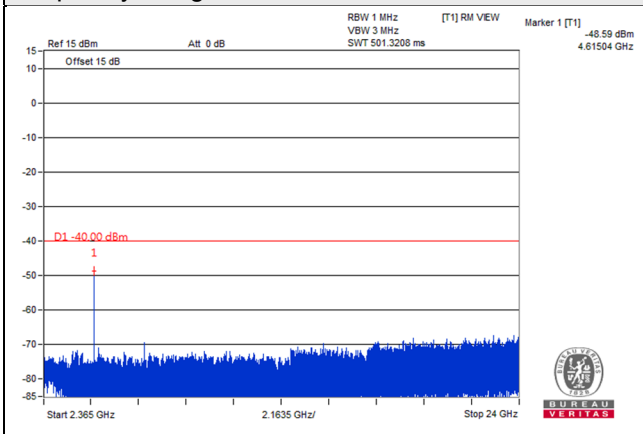

Frequency Range : 1.61GHz~8GHz

LTE Band 30

Channel Band width: 5MHz

Channel 27685 (2307.5MHz)

Frequency Range : 9kHz~1GHz

Frequency Range : 1GHz~2.288GHz

Frequency Range : 2.365GHz~24GHz

\*The 9kHz signal over the limit is from Spectrum.

Channel Band width: 5MHz

Channel 27710 (2310.0MHz)

Frequency Range : 9kHz~1GHz

Frequency Range : 1GHz~2.288GHz

Frequency Range : 2.365GHz~24GHz

\*The 9kHz signal over the limit is from Spectrum.

Channel Band width: 5MHz