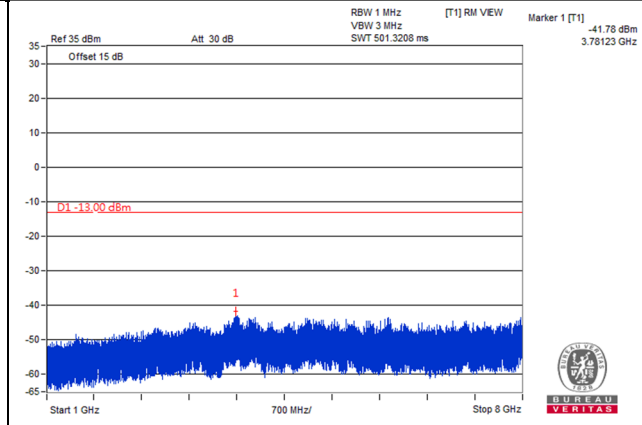

Channel Band width: 3MHz

Channel 23025 (700.5MHz)

Frequency Range : 9kHz~1GHz

Frequency Range : 1GHz~8GHz

Channel 23095 (707.5MHz)

Frequency Range : 9kHz~1GHz

Frequency Range : 1GHz~8GHz

Channel 23165 (714.5MHz)