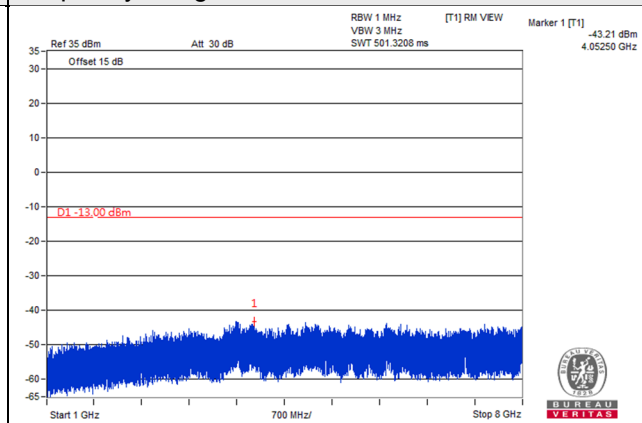

Frequency Range : 1GHz~8GHz

Channel 23155 (713.5MHz)

Frequency Range : 9kHz~1GHz

Frequency Range : 1GHz~8GHz

Channel Band width: 10MHz

Channel 23060 (704MHz)

Frequency Range : 9kHz~1GHz

Frequency Range : 1GHz~8GHz

Channel 23095 (707.5MHz)

Frequency Range : 9kHz~1GHz

Frequency Range : 1GHz~8GHz

Channel 23130 (711MHz)

Frequency Range : 9kHz~1GHz

Frequency Range : 1GHz~8GHz

LTE Band 13

Channel Bandwidth: 5MHz