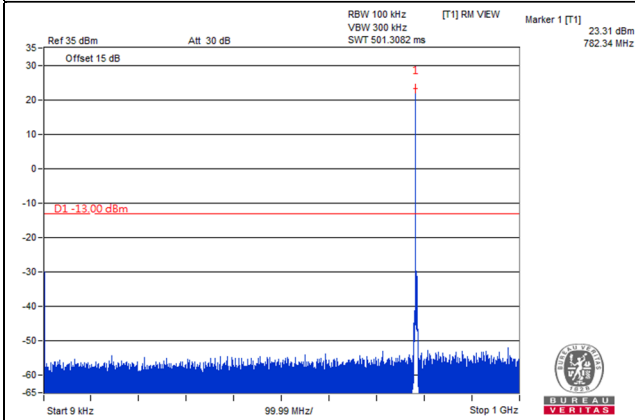

Frequency Range : 1GHz~1.559GHz

Frequency Range : 1.559GHz~1.61GHz

Frequency Range : 1.61GHz~8GHz

Channel Bandwidth: 5MHz

Channel 23255 (784.5MHz)

Frequency Range : 9kHz~1GHz

Frequency Range : 1GHz~1.559GHz

Frequency Range : 1.61GHz~8GHz

LTE Band 30

Channel Band width: 5MHz

Channel 27685 (2307.5MHz)

Frequency Range : 9kHz~1GHz

Frequency Range : 1GHz~2.288GHz

Frequency Range : 2.365GHz~24GHz

\*The 9kHz signal over the limit is from Spectrum.