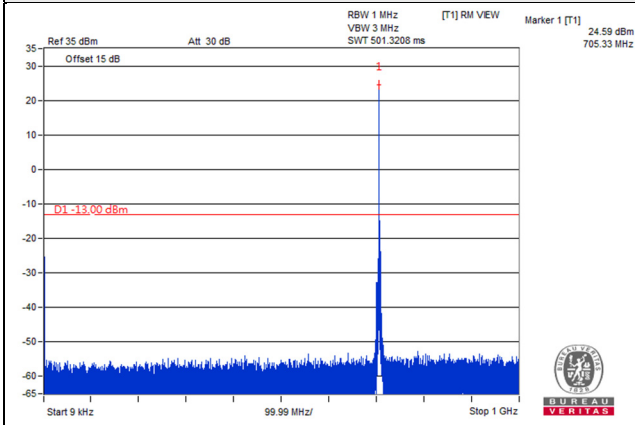

Frequency Range : 9kHz~1GHz

Frequency Range : 1GHz~8GHz

Channel Band width: 5MHz

Channel 23035 (701.5MHz)

Frequency Range : 9kHz~1GHz

Frequency Range : 1GHz~8GHz

Channel 23095 (707.5MHz)

Frequency Range : 9kHz~1GHz