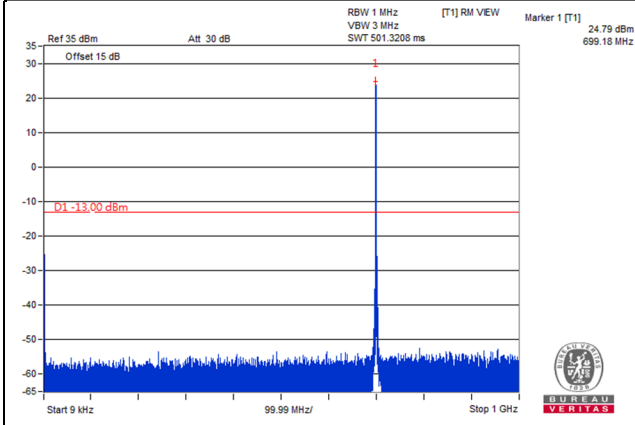

Channel Band width: 3MHz

Channel 23025 (700.5MHz)

Frequency Range : 9kHz~1GHz

Frequency Range : 1GHz~8GHz

Channel 23095 (707.5MHz)

Frequency Range : 9kHz~1GHz

Frequency Range : 1GHz~8GHz

Channel 23165 (714.5MHz)