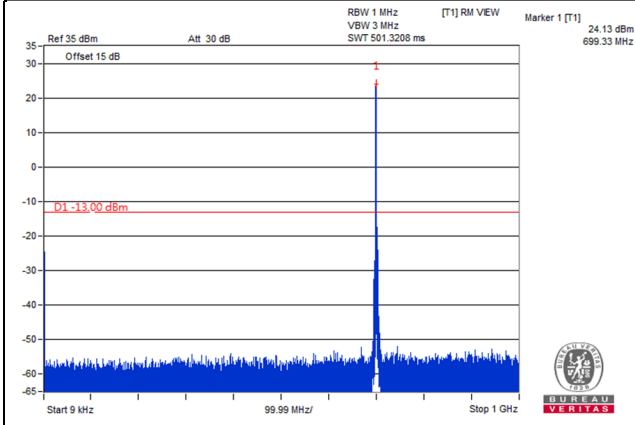

Frequency Range : 9kHz~1GHz

Frequency Range : 1GHz~8GHz

Channel Band width: 5MHz

Channel 23035 (701.5MHz)

Frequency Range : 9kHz~1GHz

Frequency Range : 1GHz~8GHz

Channel 23095 (707.5MHz)

Frequency Range : 9kHz~1GHz

Channel 23095 (707.5MHz)

Frequency Range : 9kHz~1GHz

Frequency Range : 1GHz~8GHz

Channel 23130 (711MHz)

Frequency Range : 9kHz~1GHz

Frequency Range : 1GHz~8GHz

LTE Band 13

Channel Bandwidth: 5MHz