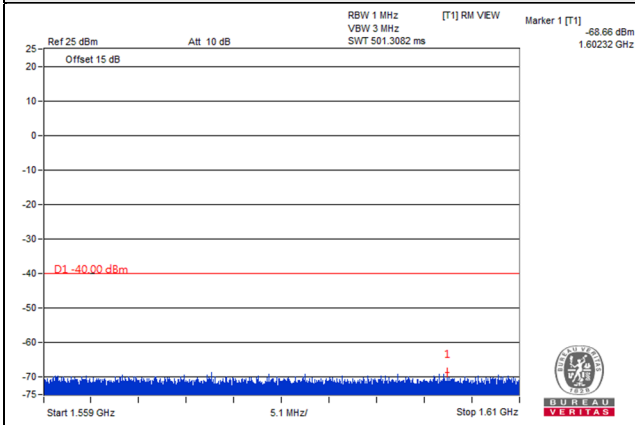

Channel 23205 (779.5MHz)

Frequency Range : 9kHz~1GHz

Frequency Range : 1GHz~1.559GHz

Frequency Range : 1.559GHz~1.61GHz

Frequency Range : 1.61GHz~8GHz

Channel Bandwidth: 5MHz

Channel 23230 (782.0MHz)

Frequency Range : 9kHz~1GHz