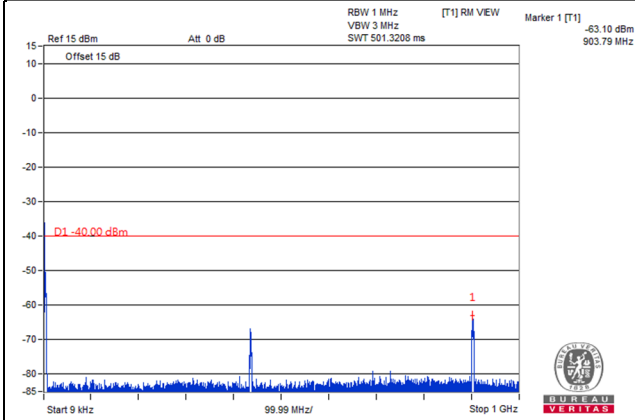

Frequency Range : 1.61GHz~8GHz

LTE Band 30

Channel Band width: 5MHz

Channel 27685 (2307.5MHz)

Frequency Range : 9kHz~1GHz

Frequency Range : 1GHz~2.288GHz

Frequency Range : 2.365GHz~24GHz

\*The 9kHz signal over the limit is from Spectrum.

Channel Band width: 5MHz

Channel 27710 (2310.0MHz)

Frequency Range : 9kHz~1GHz

Frequency Range : 1GHz~2.288GHz

Frequency Range : 2.365GHz~24GHz

\*The 9kHz signal over the limit is from Spectrum.

Channel Band width: 5MHz