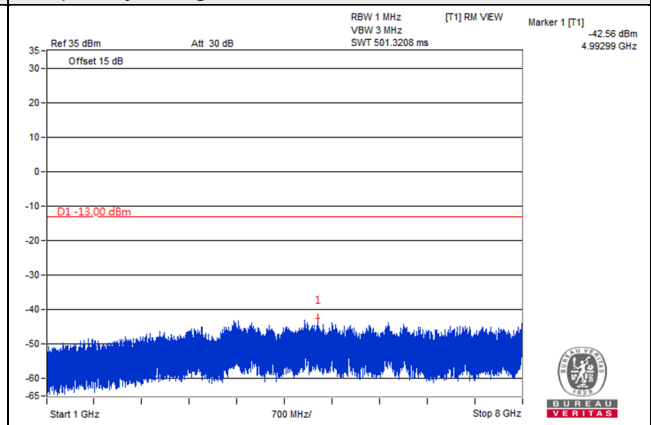

Frequency Range : 1GHz~8GHz

Channel 23155 (713.5MHz)

Frequency Range : 9kHz~1GHz

Frequency Range : 1GHz~8GHz

Channel Band width: 10MHz

Channel 23060 (704MHz)

Frequency Range : 9kHz~1GHz

Frequency Range : 1GHz~8GHz

Channel 23095 (707.5MHz)

Frequency Range : 9kHz~1GHz

Frequency Range : 1GHz~8GHz

Channel 23130 (711MHz)

Frequency Range : 9kHz~1GHz

Frequency Range : 1GHz~8GHz

LTE Band 13

Channel Bandwidth: 5MHz