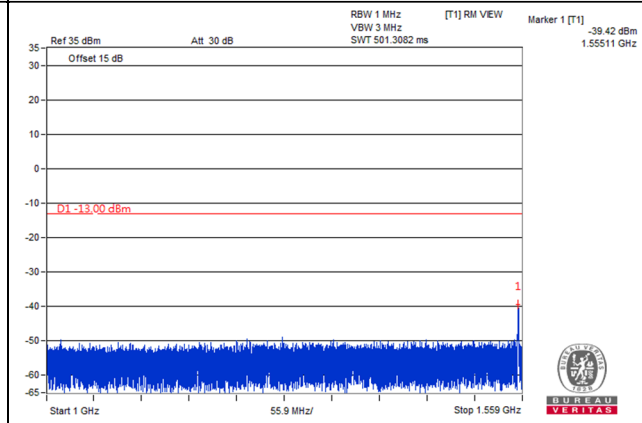

Frequency Range : 1.559GHz~1.61GHz

Frequency Range : 1.61GHz~8GHz

Channel Bandwidth: 10MHz

Channel 23230 (782.0MHz)

Frequency Range : 9kHz~1GHz

Frequency Range : 1GHz~1.559GHz

Frequency Range : 1.559GHz~1.61GHz

Frequency Range : 1.61GHz~8GHz

LTE Band 30

Channel Band width: 5MHz

Channel 27685 (2307.5MHz)

Frequency Range : 9kHz~1GHz

Frequency Range : 1GHz~2.288GHz

Frequency Range : 2.365GHz~24GHz

\*The 9kHz signal over the limit is from Spectrum.