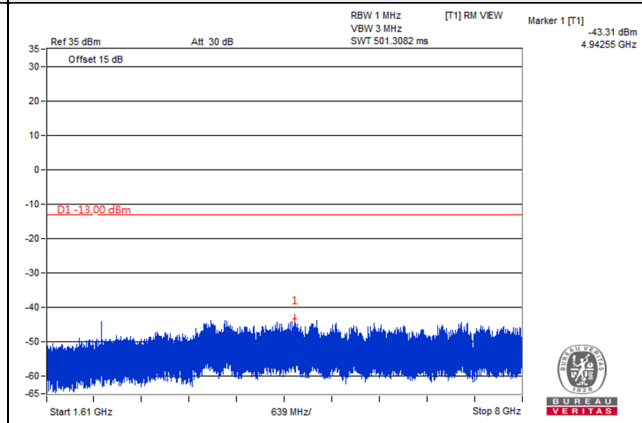

Frequency Range : 1.61GHz~8GHz