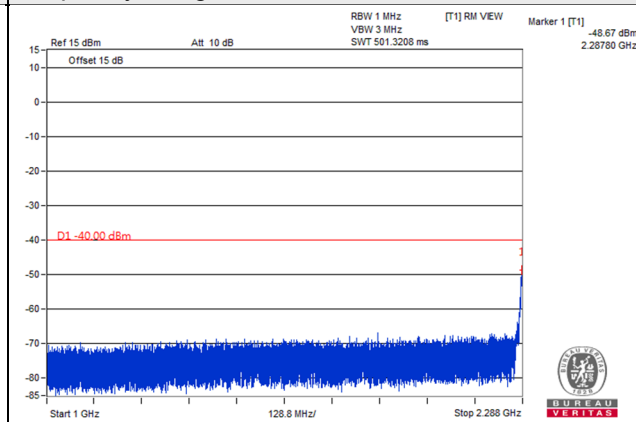

Frequency Range : 1.61GHz~8GHz

LTE Band 30

Channel Band width: 5MHz

Channel 27685 (2307.5MHz)

Frequency Range : 9kHz~1GHz

Frequency Range : 1GHz~2.288GHz

Frequency Range : 2.365GHz~24GHz

\*The 9kHz signal over the limit is from Spectrum.

Channel Band width: 5MHz

Channel 27710 (2310.0MHz)

Frequency Range : 9kHz~1GHz

Frequency Range : 1GHz~2.288GHz

Frequency Range : 2.365GHz~24GHz

\*The 9kHz signal over the limit is from Spectrum.

Channel Band width: 5MHz

Channel 27735 (2312.5MHz)

Frequency Range : 9kHz~1GHz

Frequency Range : 1GHz~2.288GHz

Frequency Range : 2.365GHz~24GHz

\*The 9kHz signal over the limit is from Spectrum.

Channel Band width: 10MHz

Channel 27710 (2310.0MHz)

Frequency Range : 9kHz~1GHz

Frequency Range : 1GHz~2.288GHz

Frequency Range : 2.365GHz~24GHz

\*The 9kHz signal over the limit is from Spectrum.