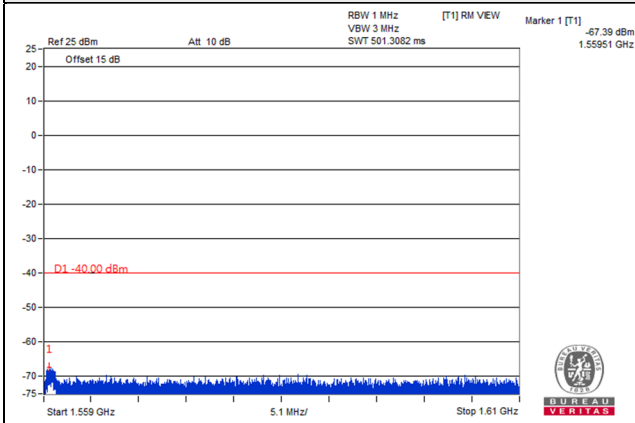

Frequency Range : 1.559GHz~1.61GHz