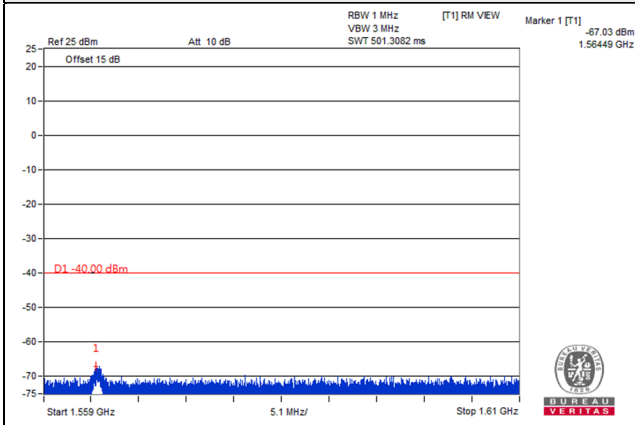

Frequency Range : 1.559GHz~1.61GHz