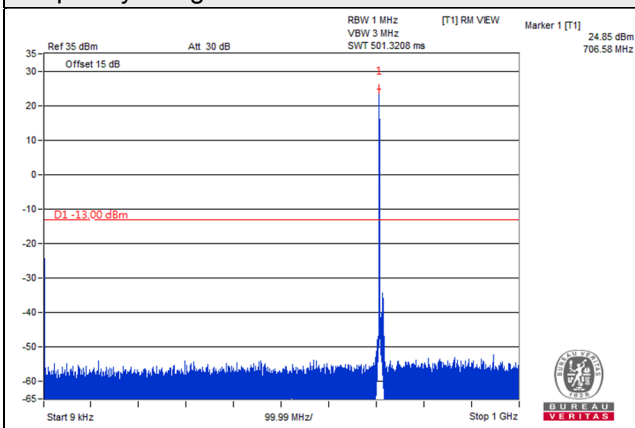

Channel 23095 (707.5MHz)

Frequency Range : 9kHz~1GHz

Frequency Range : 1GHz~8GHz

Channel 23130 (711MHz)

Frequency Range : 9kHz~1GHz

Frequency Range : 1GHz~8GHz

LTE Band 13

Channel Bandwidth: 5MHz