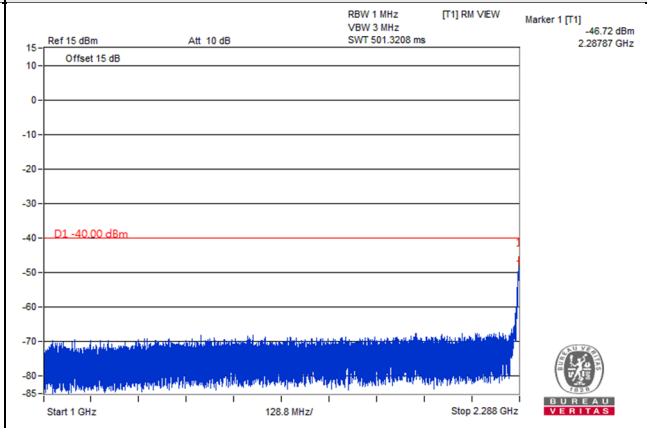

Frequency Range : 1.61GHz~8GHz

LTE Band 30

Channel Band width: 5MHz

Channel 27685 (2307.5MHz)

Frequency Range : 9kHz~1GHz

Frequency Range : 1GHz~2.288GHz

Frequency Range : 2.365GHz~24GHz

\*The 9kHz signal over the limit is from Spectrum.

Channel Band width: 5MHz

Channel 27710 (2310.0MHz)

Frequency Range : 9kHz~1GHz

Frequency Range : 1GHz~2.288GHz

Frequency Range : 2.365GHz~24GHz

\*The 9kHz signal over the limit is from Spectrum.

Channel Band width: 5MHz