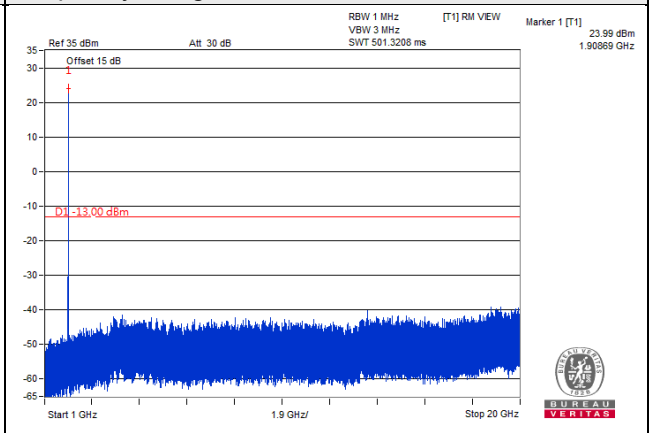

Frequency Range : 18GHz~30GHz

*The 9kHz signal over the limit is from Spectrum.

BUREAU
VERITAS

LTE Band 2

Channel Bandwidth 1.4MHz

Channel 18607 (1850.70MHz)

Frequency Range : 9kHz~1GHz

Frequency Range : 1GHz~20GHz

Channel 18900 (1880.00MHz)

Frequency Range : 9kHz~1GHz

Frequency Range : 1GHz~20GHz

Channel 19193 (1909.30MHz)

Frequency Range : 9kHz~1GHz

Frequency Range : 1GHz~20GHz

Channel Bandwidth 3MHz

Channel 18615 (1851.50MHz)