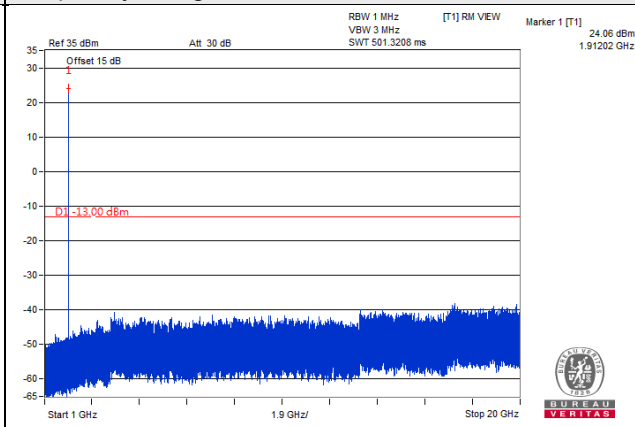

Frequency Range : 9kHz~1GHz

Frequency Range : 1GHz~20GHz

Channel 26675 (1913.5MHz)

Frequency Range : 9kHz~1GHz

Frequency Range : 1GHz~20GHz

Channel Bandwidth 5MHz

Channel 26065 (1852.5MHz)

Frequency Range : 9kHz~1GHz