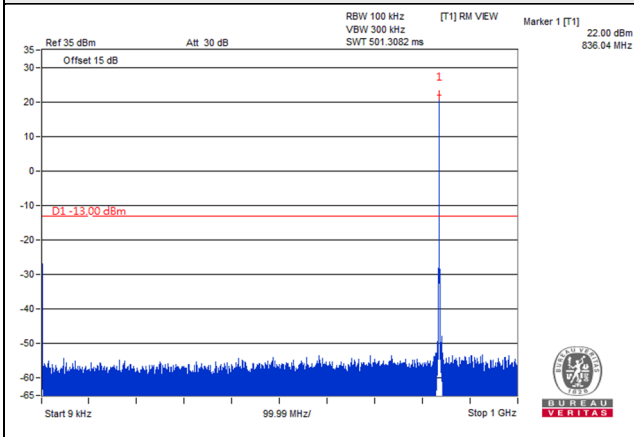

Frequency Range : 9kHz~1GHz

Frequency Range : 1GHz~20GHz

Channel 26590 (1905.0MHz)

Frequency Range : 9kHz~1GHz

Frequency Range : 1GHz~20GHz

LTE Band 26 (Part 22)

Channel Bandwidth 1.4MHz

Channel 26797 (824.7MHz)

Frequency Range : 9kHz~1GHz

Frequency Range : 1GHz~9GHz

Channel 26915 (836.5MHz)

Frequency Range : 9kHz~1GHz

Frequency Range : 1GHz~9GHz

Channel 27033 (848.3MHz)

Frequency Range : 9kHz~1GHz

Frequency Range : 1GHz~9GHz