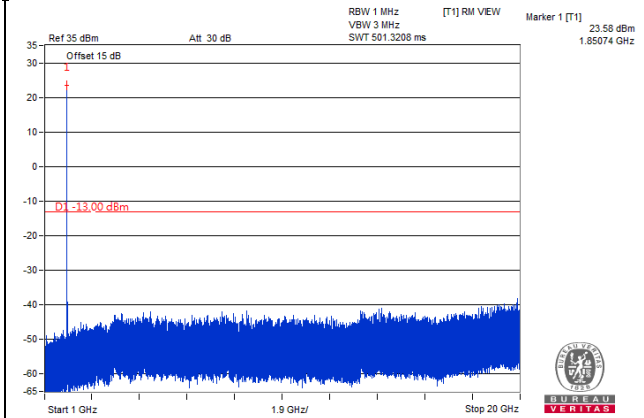

Frequency Range : 1GHz~20GHz

Channel 19150 (1905.00MHz)

Frequency Range : 9kHz~1GHz

Frequency Range : 1GHz~20GHz

Channel Bandwidth 15MHz

Channel 18675 (1857.50MHz)

Frequency Range : 9kHz~1GHz

Frequency Range : 1GHz~20GHz