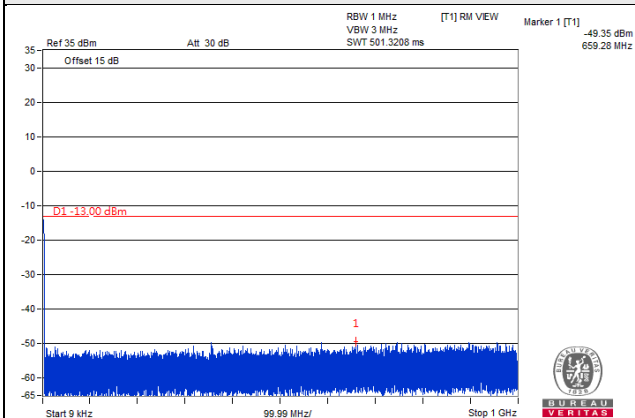

LTE Band 25

Channel Bandwidth 1.4MHz

Channel 26047 (1850.7MHz)

Frequency Range : 9kHz~1GHz

Frequency Range : 1GHz~20GHz

Channel 26365 (1882.5MHz)

Frequency Range : 9kHz~1GHz

Frequency Range : 1GHz~20GHz