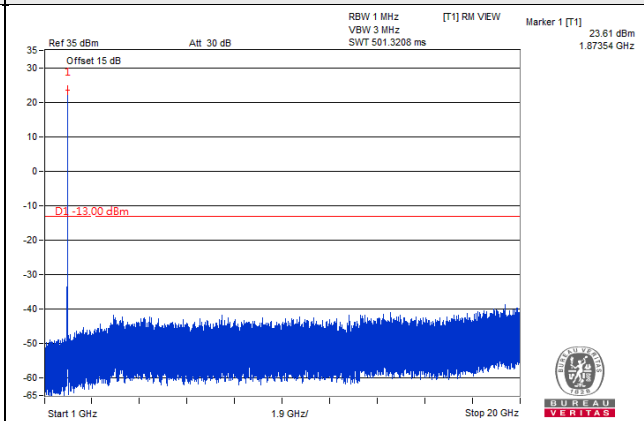

Frequency Range : 1GHz~20GHz