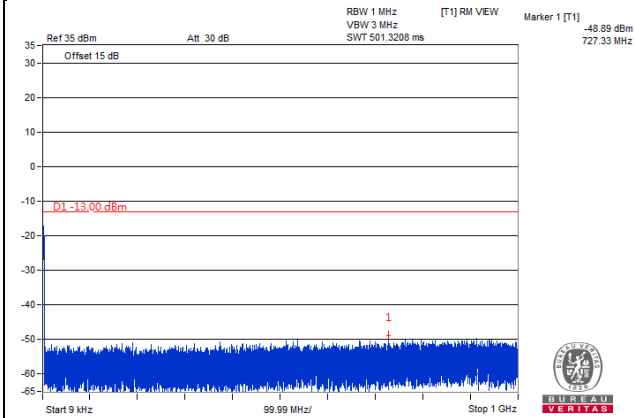

Frequency Range : 1GHz~20GHz

Channel 19150 (1905.00MHz)

Frequency Range : 9kHz~1GHz

Frequency Range : 1GHz~20GHz

Channel Bandwidth 15MHz

Channel 18675 (1857.50MHz)

Frequency Range : 9kHz~1GHz

Frequency Range : 1GHz~20GHz