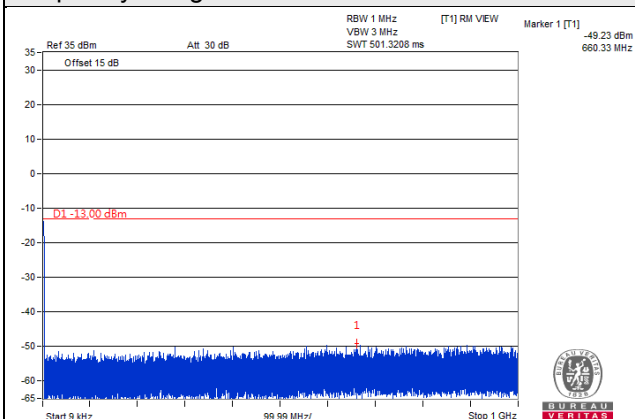

Channel 26683 (1914.3MHz)

Frequency Range : 9kHz~1GHz