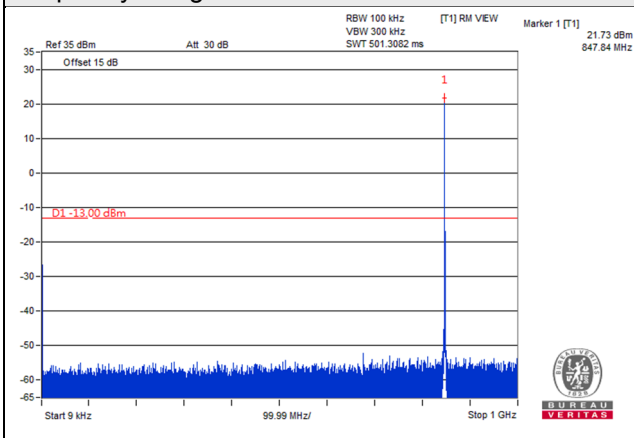

Frequency Range : 9kHz~1GHz

Frequency Range : 1GHz~20GHz

Channel 26590 (1905.0MHz)

Frequency Range : 9kHz~1GHz

Frequency Range : 1GHz~20GHz

LTE Band 26 (Part 22)

Channel Bandwidth 1.4MHz

Channel 26797 (824.7MHz)

Frequency Range : 9kHz~1GHz

Frequency Range : 1GHz~9GHz

Channel 26915 (836.5MHz)

Frequency Range : 9kHz~1GHz

Frequency Range : 1GHz~9GHz

Channel 27033 (848.3MHz)

Frequency Range : 9kHz~1GHz

Frequency Range : 1GHz~9GHz