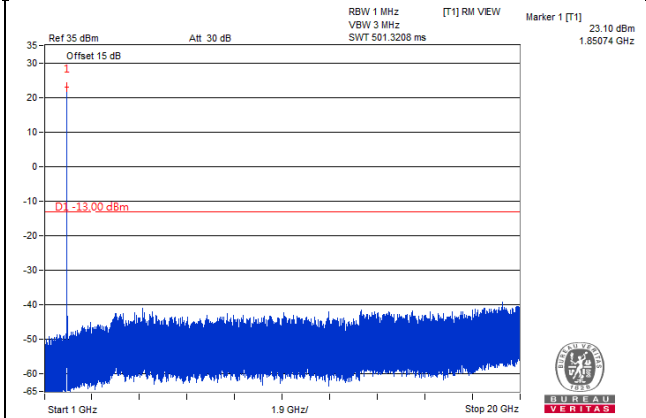

Frequency Range : 9kHz~1GHz

Frequency Range : 1GHz~20GHz

Channel Bandwidth 10MHz

Channel 18650 (1855.00MHz)

Frequency Range : 9kHz~1GHz

Frequency Range : 1GHz~20GHz

Channel 18900 (1880.00MHz)

Frequency Range : 9kHz~1GHz