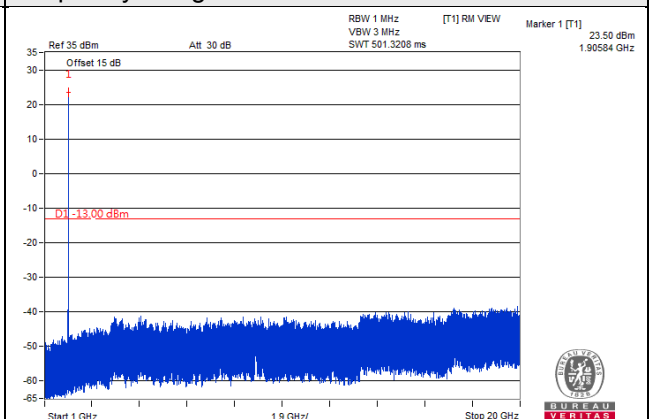

Frequency Range : 1GHz~20GHz