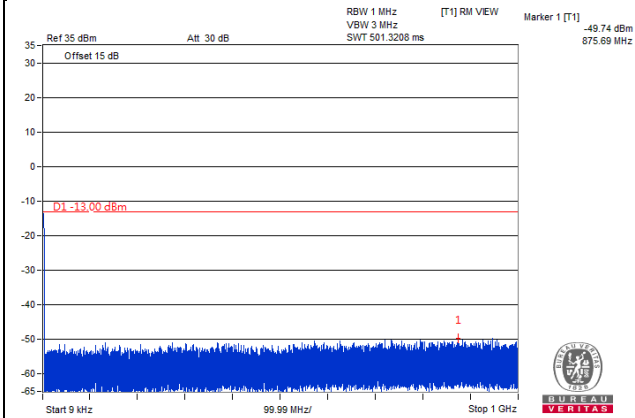

Channel Bandwidth 10MHz

Channel 26090 (1855.0MHz)

Frequency Range : 9kHz~1GHz