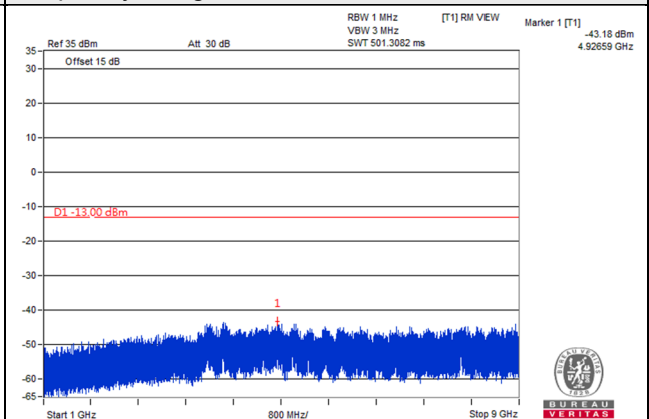

Frequency Range : 1GHz~9GHz