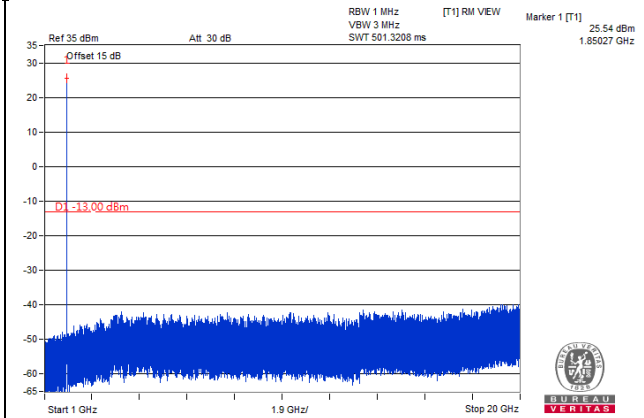

Frequency Range : 1GHz~20GHz