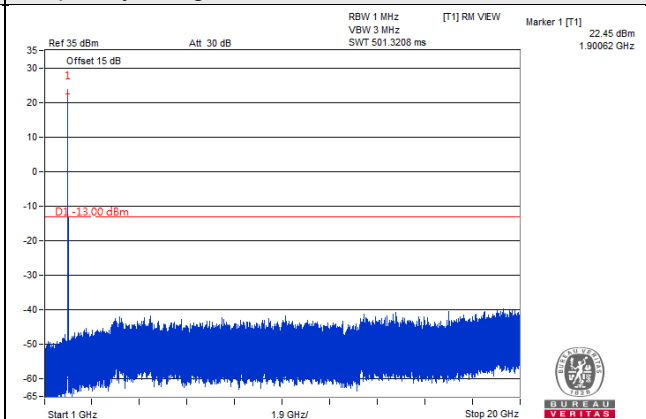

Frequency Range : 1GHz~20GHz

Channel 19150 (1905.00MHz)

Frequency Range : 9kHz~1GHz

Frequency Range : 1GHz~20GHz

Channel Bandwidth 15MHz

Channel 18675 (1857.50MHz)

Frequency Range : 9kHz~1GHz

Frequency Range : 1GHz~20GHz