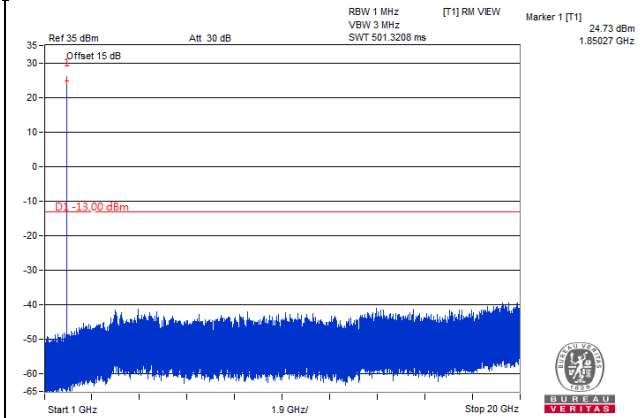

Frequency Range : 1GHz~20GHz