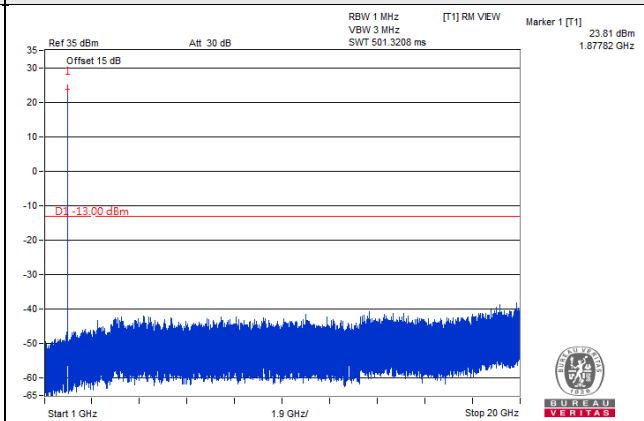

Channel Bandwidth 5MHz

Channel 18625 (1852.50MHz)

Frequency Range : 9kHz~1GHz

Frequency Range : 1GHz~20GHz

Channel 18900 (1880.00MHz)

Frequency Range : 9kHz~1GHz

Frequency Range : 1GHz~20GHz

Channel 19175 (1907.50MHz)