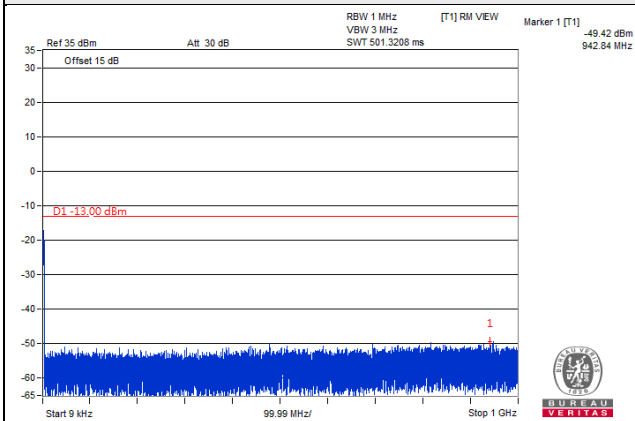

Frequency Range : 9kHz~1GHz

Frequency Range : 1GHz~20GHz

Channel 18900 (1880.00MHz)

Frequency Range : 9kHz~1GHz

Frequency Range : 1GHz~20GHz

Channel 19185 (1908.50MHz)

Frequency Range : 9kHz~1GHz

Frequency Range : 1GHz~20GHz