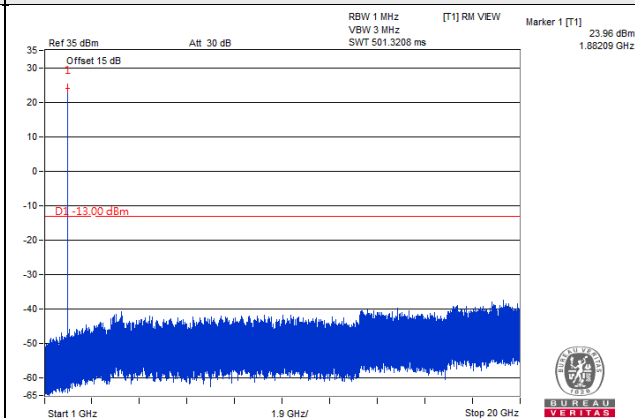

LTE Band 25

Channel Bandwidth 1.4MHz

Channel 26047 (1850.7MHz)

Frequency Range : 9kHz~1GHz

Frequency Range : 1GHz~20GHz

Channel 26365 (1882.5MHz)

Frequency Range : 9kHz~1GHz

Frequency Range : 1GHz~20GHz