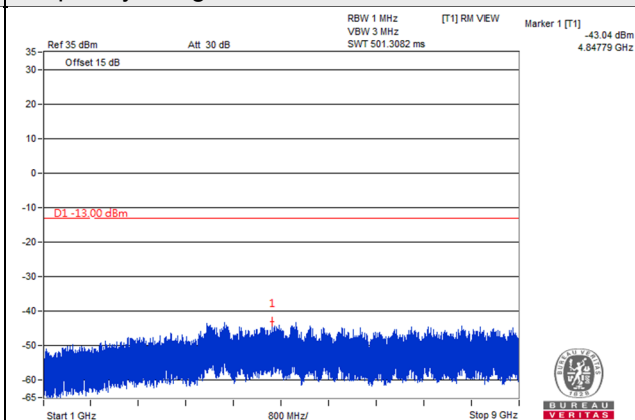

Frequency Range : 9kHz~1GHz

Frequency Range : 1GHz~9GHz

Channel Bandwidth 5MHz

Channel 26815 (826.5MHz)

Frequency Range : 9kHz~1GHz

Frequency Range : 1GHz~9GHz

Channel 26915 (836.5MHz)

Frequency Range : 9kHz~1GHz

Frequency Range : 1GHz~9GHz

Channel 27015 (846.5MHz)

Frequency Range : 9kHz~1GHz

Frequency Range : 1GHz~9GHz

*The 9kHz signal over the limit is from Spectrum.