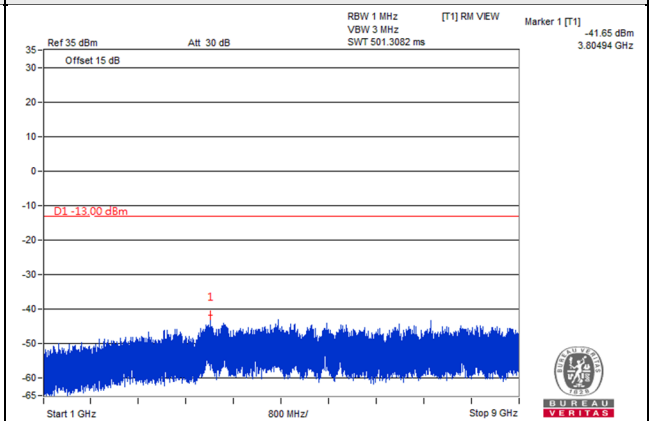

Channel Bandwidth 3MHz

Channel 26805 (825.5MHz)

Frequency Range : 9kHz~1GHz

Frequency Range : 1GHz~9GHz

Channel 26915 (836.5MHz)

Frequency Range : 9kHz~1GHz

Frequency Range : 1GHz~9GHz

Channel 27025 (847.5MHz)

Frequency Range : 1GHz~9GHz

Channel 27015 (846.5MHz)

Frequency Range : 9kHz~1GHz

Frequency Range : 1GHz~9GHz

*The 9kHz signal over the limit is from Spectrum.