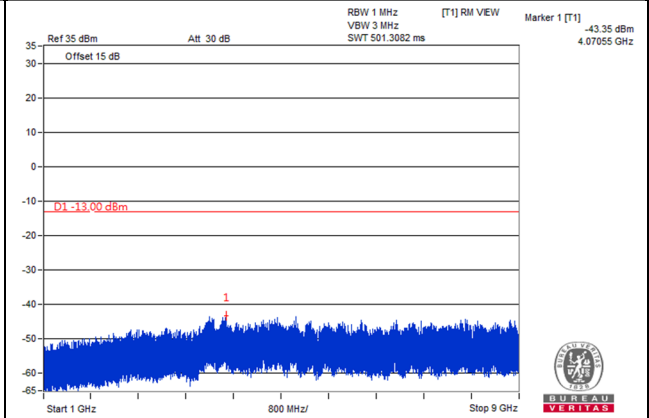

Frequency Range : 1GHz~9GHz