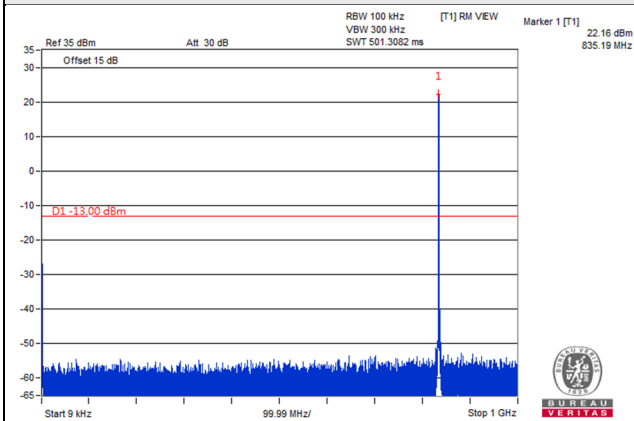

Channel Bandwidth 3MHz

Channel 26805 (825.5MHz)

Frequency Range : 9kHz~1GHz

Frequency Range : 1GHz~9GHz

Channel 26915 (836.5MHz)

Frequency Range : 9kHz~1GHz

Frequency Range : 1GHz~9GHz

Channel 27025 (847.5MHz)