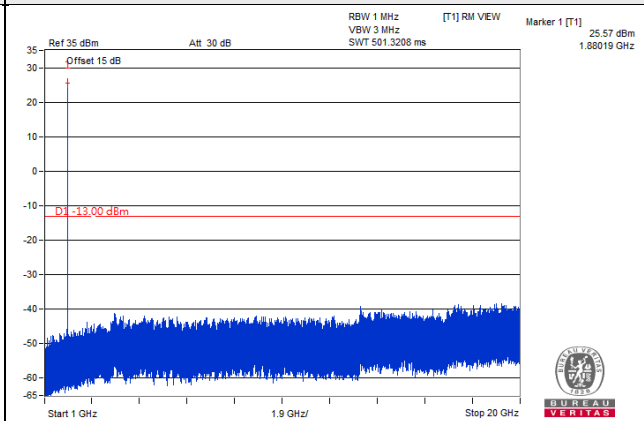

Frequency Range : 1GHz~20GHz

Channel 26365 (1882.5MHz)

Frequency Range : 9kHz~1GHz

Frequency Range : 1GHz~20GHz

Channel 26665 (1912.5MHz)

Frequency Range : 9kHz~1GHz

Frequency Range : 1GHz~20GHz

Channel Bandwidth 10MHz