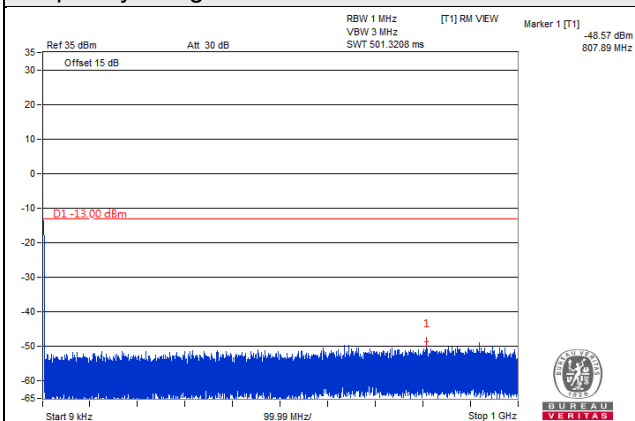

Frequency Range : 9kHz~1GHz

Frequency Range : 1GHz~20GHz

Channel 26590 (1905.0MHz)

Frequency Range : 9kHz~1GHz

Frequency Range : 1GHz~20GHz

LTE Band 26 (Part 22)

Channel Bandwidth 1.4MHz

Channel 26797 (824.7MHz)