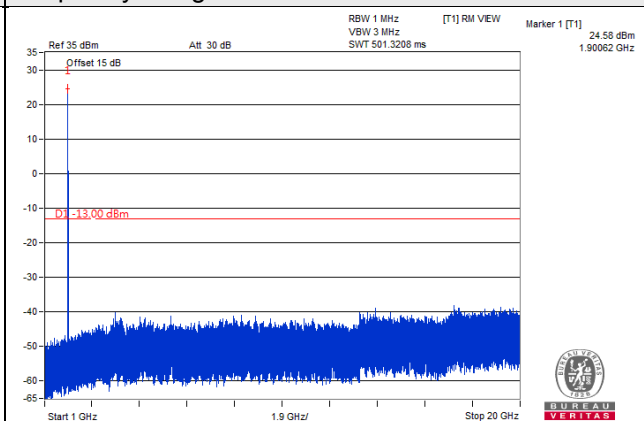

Frequency Range : 1GHz~20GHz