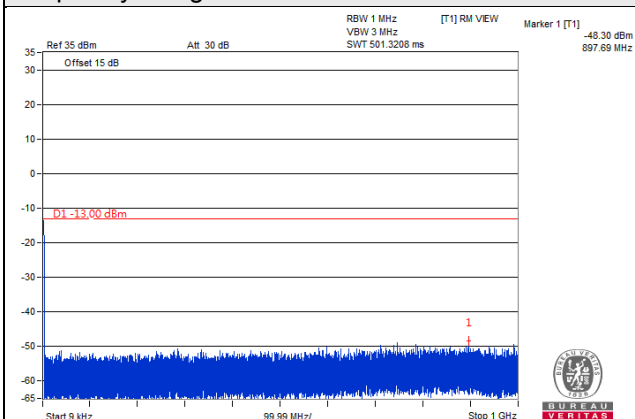

Channel 26090 (1855.0MHz)

Frequency Range : 9kHz~1GHz

Frequency Range : 1GHz~20GHz

Channel 26365 (1882.5MHz)

Frequency Range : 9kHz~1GHz

Frequency Range : 1GHz~20GHz

Channel 26640 (1910.0MHz)

Frequency Range : 9kHz~1GHz