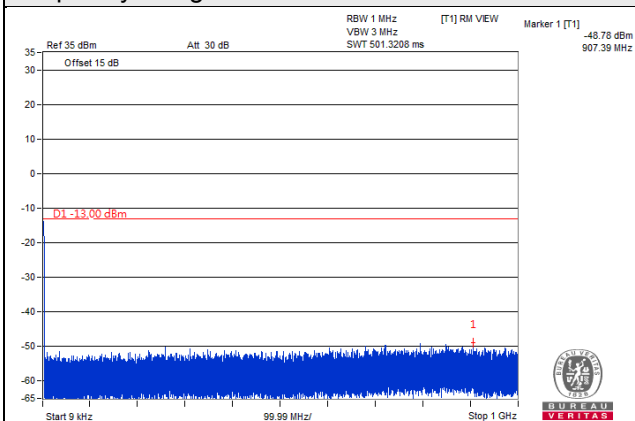

Frequency Range : 1GHz~20GHz

Channel 26365 (1882.5MHz)

Frequency Range : 9kHz~1GHz

Frequency Range : 1GHz~20GHz

Channel 26665 (1912.5MHz)

Frequency Range : 9kHz~1GHz

Frequency Range : 1GHz~20GHz

Channel Bandwidth 10MHz