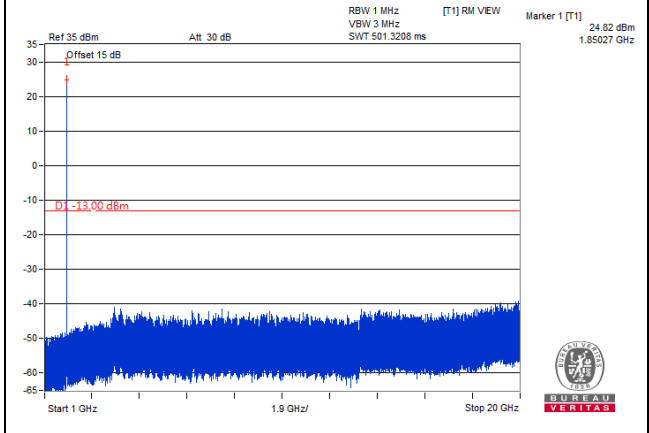

Frequency Range : 18GHz~30GHz

*The 9kHz signal over the limit is from Spectrum.

BUREAU
VERITAS

LTE Band 2

Channel Bandwidth 1.4MHz

Channel 18607 (1850.70MHz)

Frequency Range : 9kHz~1GHz

Frequency Range : 1GHz~20GHz