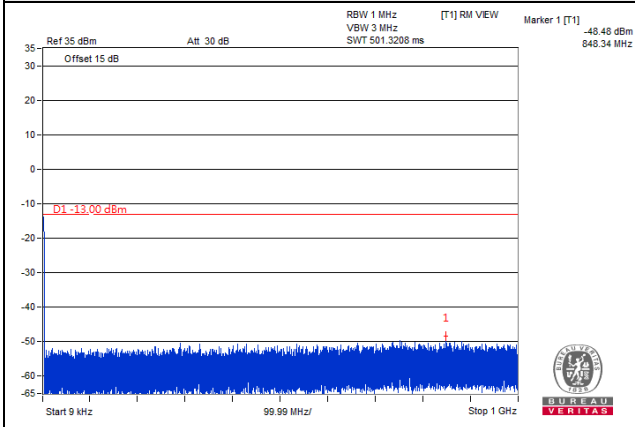

Channel 26365 (1882.5MHz)

Frequency Range : 9kHz~1GHz