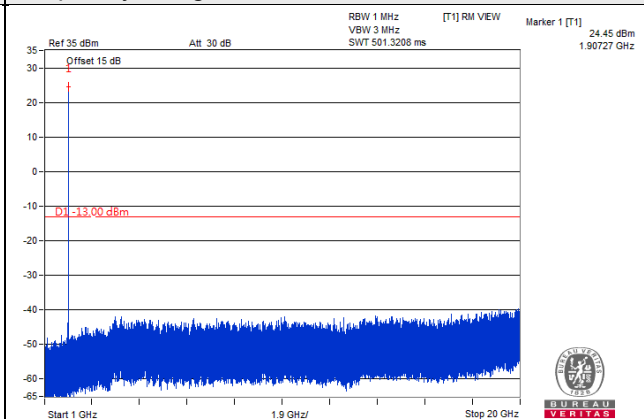

Frequency Range : 9kHz~1GHz

Frequency Range : 1GHz~20GHz

Channel 18900 (1880.00MHz)

Frequency Range : 9kHz~1GHz

Frequency Range : 1GHz~20GHz

Channel 19185 (1908.50MHz)

Frequency Range : 9kHz~1GHz

Frequency Range : 1GHz~20GHz