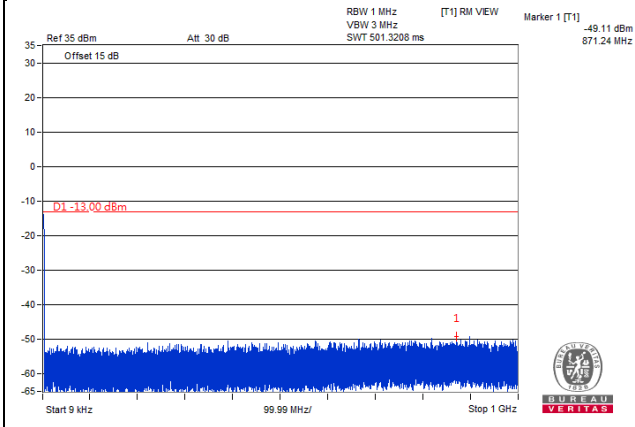

Channel Bandwidth 3MHz

Channel 26055 (1851.5MHz)

Frequency Range : 9kHz~1GHz