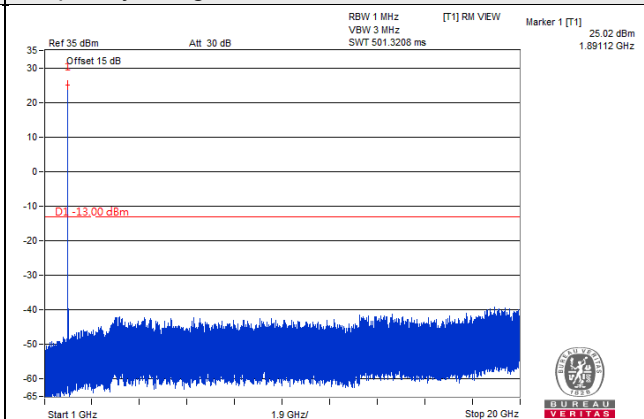

Frequency Range : 9kHz~1GHz

Frequency Range : 1GHz~20GHz

Channel 18900 (1880.00MHz)

Frequency Range : 9kHz~1GHz

Frequency Range : 1GHz~20GHz

Channel 19100 (1900.00MHz)

Frequency Range : 9kHz~1GHz

Frequency Range : 1GHz~20GHz

LTE Band 25

Channel Bandwidth 1.4MHz

Channel 26047 (1850.7MHz)

Frequency Range : 9kHz~1GHz

Frequency Range : 1GHz~20GHz

Channel 26365 (1882.5MHz)

Frequency Range : 9kHz~1GHz

Frequency Range : 1GHz~20GHz