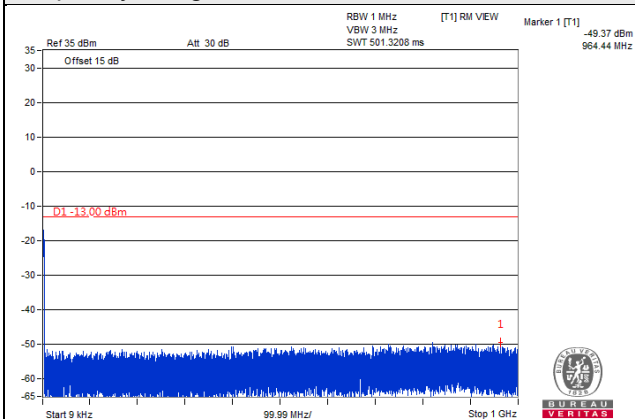

Channel 18900 (1880.00MHz)

Frequency Range : 9kHz~1GHz

Frequency Range : 1GHz~20GHz

Channel 19125 (1902.50MHz)

Frequency Range : 9kHz~1GHz

Frequency Range : 1GHz~20GHz

Channel Bandwidth 20MHz

Channel 18700 (1860.00MHz)