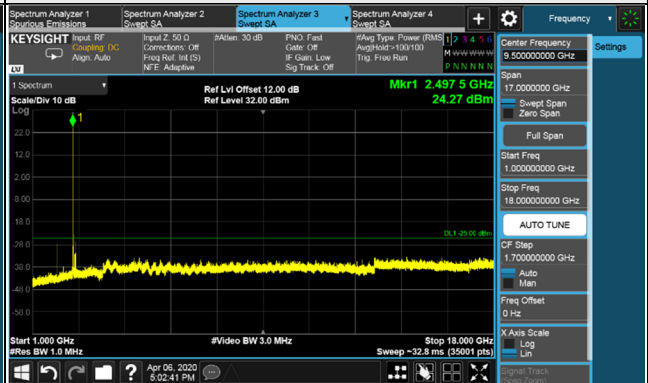

Frequency Range : 1GHz~18GHz