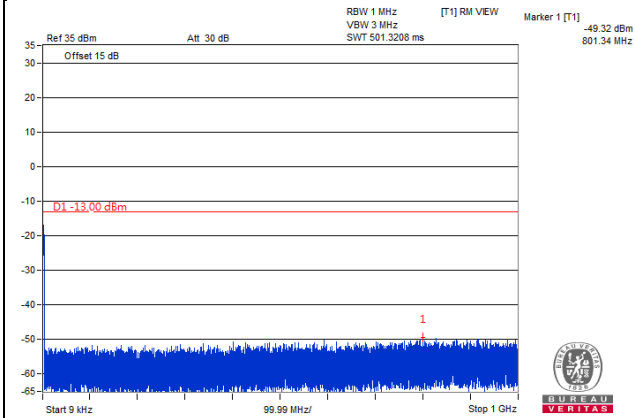

Channel Bandwidth 5MHz

Channel 18625 (1852.50MHz)

Frequency Range : 9kHz~1GHz