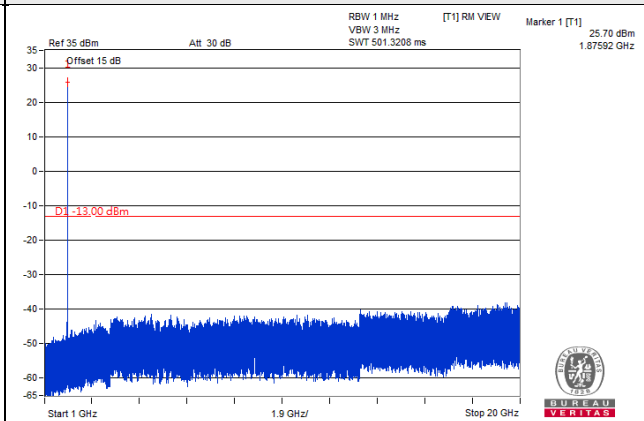

Frequency Range : 1GHz~20GHz

Channel Bandwidth 15MHz

Channel 26115 (1857.5MHz)

Frequency Range : 9kHz~1GHz

Frequency Range : 1GHz~20GHz

Channel 26365 (1882.5MHz)

Frequency Range : 9kHz~1GHz

Frequency Range : 1GHz~20GHz