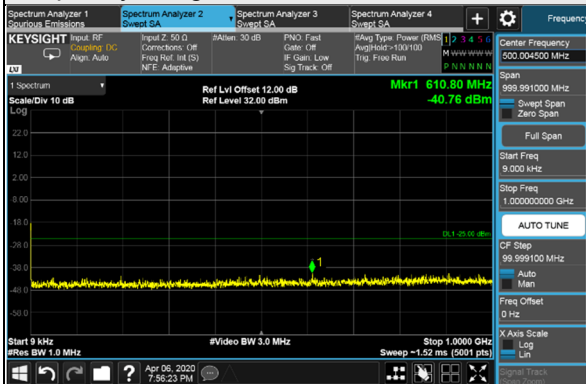

Frequency Range : 1GHz~18GHz

Frequency Range : 18GHz~30GHz

*The 9kHz signal over the limit is from Spectrum.

Channel Bandwidth: 100MHz

Channel 528000 (2640.00MHz)

Frequency Range : 9kHz~1GHz

Frequency Range : 1GHz~18GHz

Frequency Range : 18GHz~30GHz

*The 9kHz signal over the limit is from Spectrum.

BUREAU
VERITAS

LTE Band 2

Channel Bandwidth 1.4MHz

Channel 18607 (1850.70MHz)

Frequency Range : 9kHz~1GHz

Frequency Range : 1GHz~20GHz