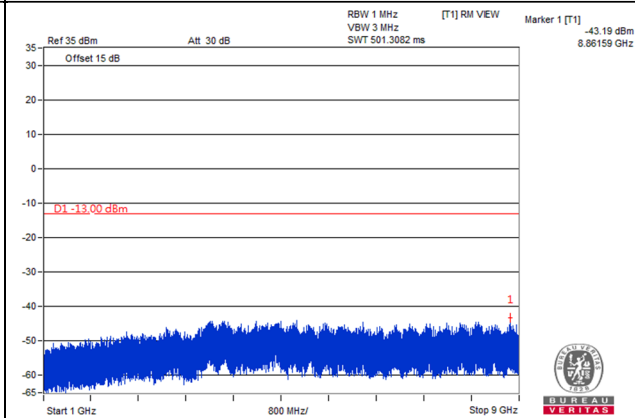

Frequency Range : 9kHz~1GHz

Frequency Range : 1GHz~9GHz

Channel Bandwidth 5MHz

Channel 26815 (826.5MHz)

Frequency Range : 9kHz~1GHz

Frequency Range : 1GHz~9GHz

Channel 26915 (836.5MHz)

Frequency Range : 9kHz~1GHz

Frequency Range : 1GHz~9GHz

Channel 27015 (846.5MHz)

Frequency Range : 9kHz~1GHz

Frequency Range : 1GHz~9GHz

*The 9kHz signal over the limit is from Spectrum.