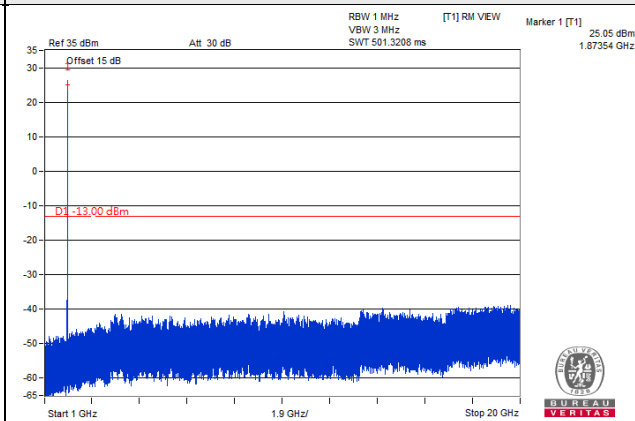

Channel 26615 (1907.5MHz)

Frequency Range : 9kHz~1GHz

Frequency Range : 1GHz~20GHz

Channel Bandwidth 20MHz

Channel 26140 (1860.0MHz)

Frequency Range : 9kHz~1GHz

Frequency Range : 1GHz~20GHz

Channel 26365 (1882.5MHz)

Frequency Range : 9kHz~1GHz

Frequency Range : 1GHz~20GHz

Channel 26590 (1905.0MHz)

Frequency Range : 9kHz~1GHz

Frequency Range : 1GHz~20GHz

LTE Band 26 (Part 22)

Channel Bandwidth 1.4MHz

Channel 26797 (824.7MHz)