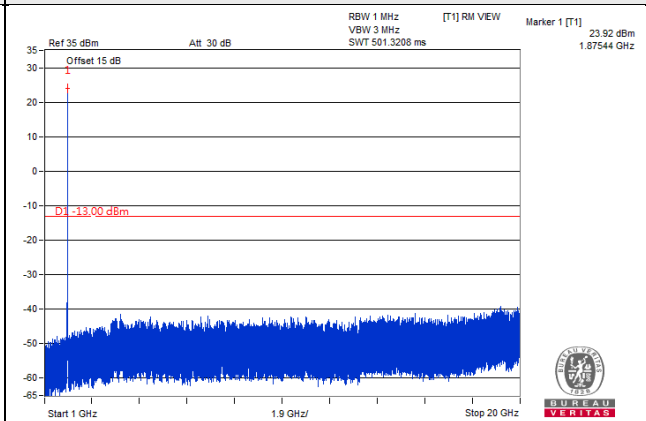

Frequency Range : 1GHz~20GHz