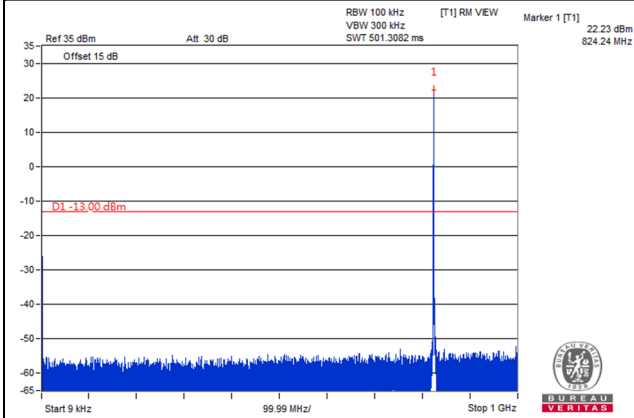

Channel Bandwidth 3MHz

Channel 26805 (825.5MHz)

Frequency Range : 9kHz~1GHz