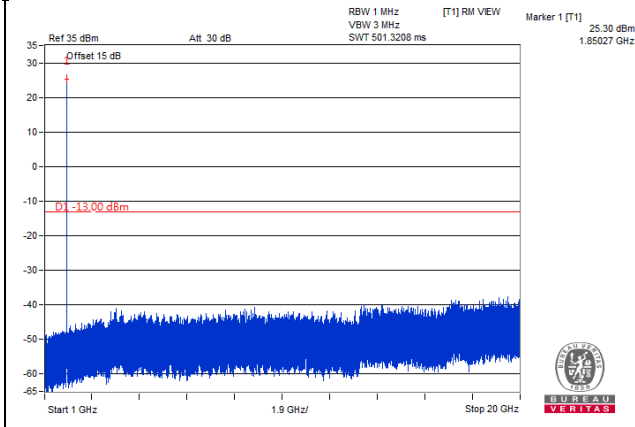

LTE Band 25

Channel Bandwidth 1.4MHz

Channel 26047 (1850.7MHz)

Frequency Range : 9kHz~1GHz

Frequency Range : 1GHz~20GHz

Channel 26365 (1882.5MHz)

Frequency Range : 9kHz~1GHz

Frequency Range : 1GHz~20GHz

Channel 26683 (1914.3MHz)

Frequency Range : 9kHz~1GHz

Frequency Range : 1GHz~20GHz

Channel Bandwidth 3MHz

Channel 26055 (1851.5MHz)

Frequency Range : 9kHz~1GHz

Frequency Range : 1GHz~20GHz

Channel 26365 (1882.5MHz)