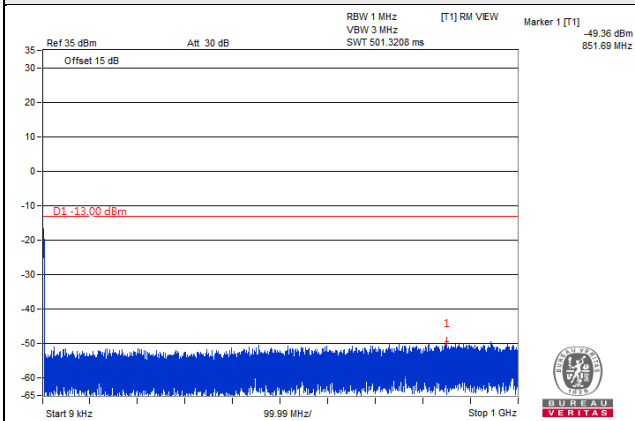

Channel 18900 (1880.00MHz)

Frequency Range : 9kHz~1GHz