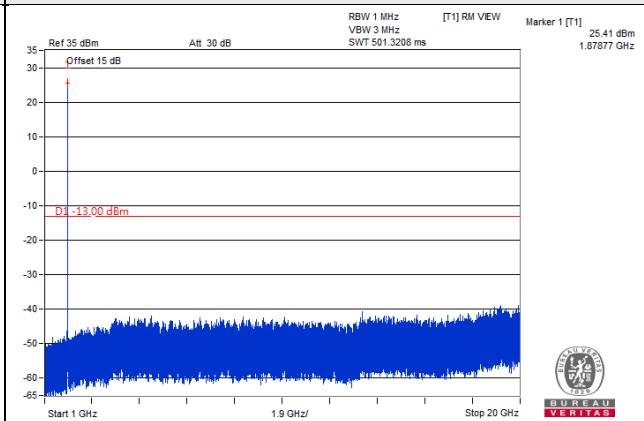

Frequency Range : 9kHz~1GHz

Frequency Range : 1GHz~20GHz

Channel 18900 (1880.00MHz)

Frequency Range : 9kHz~1GHz

Frequency Range : 1GHz~20GHz

Channel 19185 (1908.50MHz)

Frequency Range : 9kHz~1GHz

Frequency Range : 1GHz~20GHz