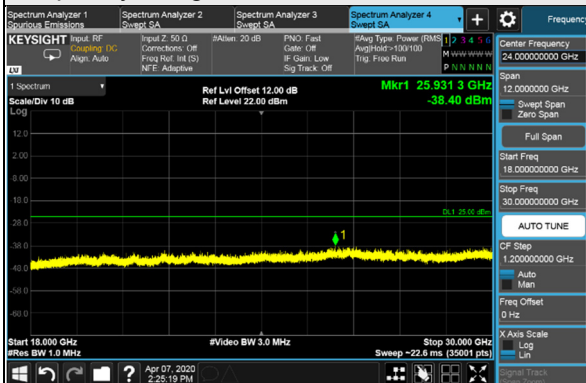

Channel Bandwidth: 90MHz

Channel 518598 (2592.99MHz)

Frequency Range : 9kHz~1GHz

Frequency Range : 1GHz~18GHz

Frequency Range : 18GHz~30GHz

*The 9kHz signal over the limit is from Spectrum.

Channel Bandwidth: 90MHz

Channel 528996 (2644.98MHz)

Frequency Range : 9kHz~1GHz

Frequency Range : 1GHz~18GHz

Frequency Range : 18GHz~30GHz

*The 9kHz signal over the limit is from Spectrum.

Channel Bandwidth: 100MHz

Channel 509202 (2546.01MHz)