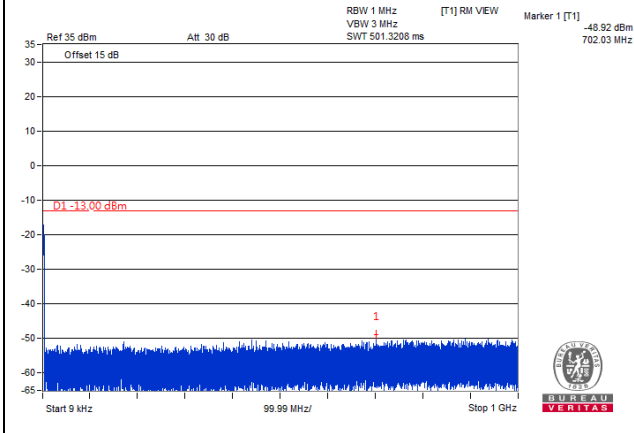

Frequency Range : 18GHz~30GHz

*The 9kHz signal over the limit is from Spectrum.

BUREAU
VERITAS

LTE Band 2

Channel Bandwidth 1.4MHz

Channel 18607 (1850.70MHz)

Frequency Range : 9kHz~1GHz

Frequency Range : 1GHz~20GHz