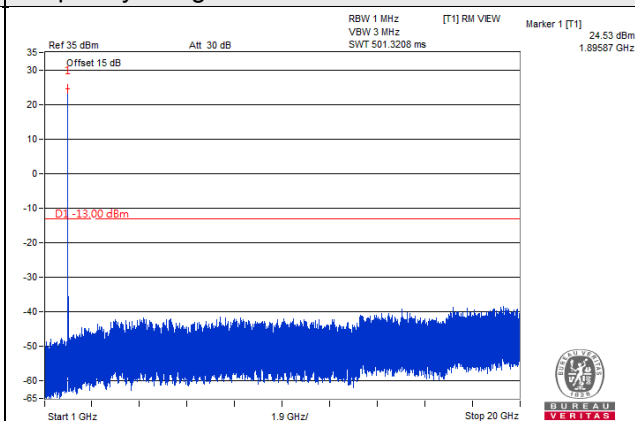

Frequency Range : 9kHz~1GHz

Frequency Range : 1GHz~20GHz

Channel 26590 (1905.0MHz)

Frequency Range : 9kHz~1GHz

Frequency Range : 1GHz~20GHz

LTE Band 26 (Part 22)

Channel Bandwidth 1.4MHz

Channel 26797 (824.7MHz)

Frequency Range : 9kHz~1GHz

Frequency Range : 1GHz~9GHz

Channel 26915 (836.5MHz)

Frequency Range : 9kHz~1GHz

Frequency Range : 1GHz~9GHz

Channel 27033 (848.3MHz)

Frequency Range : 9kHz~1GHz

Frequency Range : 1GHz~9GHz