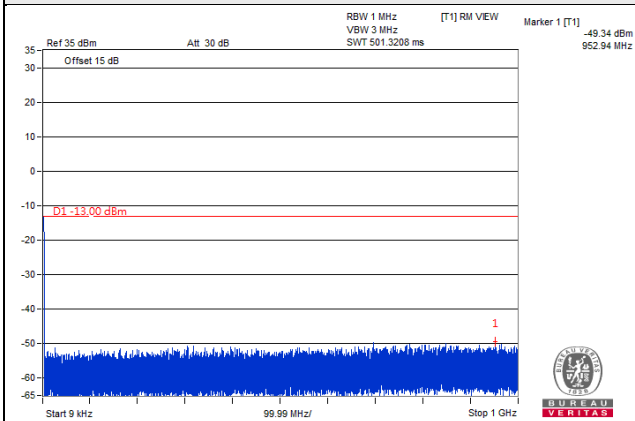

Frequency Range : 1GHz~20GHz

Channel Bandwidth 15MHz

Channel 26115 (1857.5MHz)

Frequency Range : 9kHz~1GHz

Frequency Range : 1GHz~20GHz

Channel 26365 (1882.5MHz)

Frequency Range : 9kHz~1GHz

Frequency Range : 1GHz~20GHz