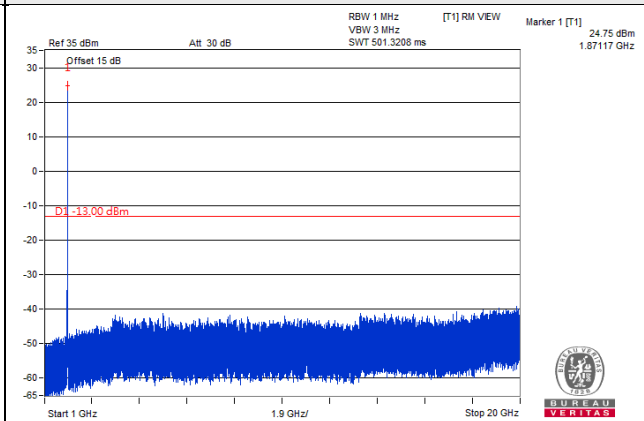

Frequency Range : 9kHz~1GHz

Frequency Range : 1GHz~20GHz

Channel 18900 (1880.00MHz)

Frequency Range : 9kHz~1GHz

Frequency Range : 1GHz~20GHz

Channel 19100 (1900.00MHz)

Frequency Range : 9kHz~1GHz

Frequency Range : 1GHz~20GHz

LTE Band 25

Channel Bandwidth 1.4MHz

Channel 26047 (1850.7MHz)

Frequency Range : 9kHz~1GHz

Frequency Range : 1GHz~20GHz

Channel 26365 (1882.5MHz)

Frequency Range : 9kHz~1GHz

Frequency Range : 1GHz~20GHz