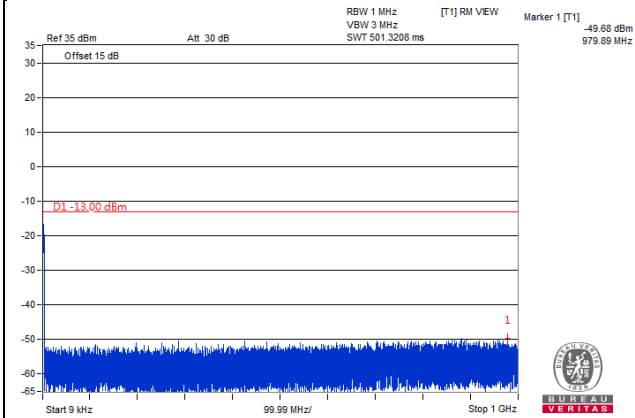

Channel Bandwidth 20MHz

Channel 18700 (1860.00MHz)

Frequency Range : 9kHz~1GHz