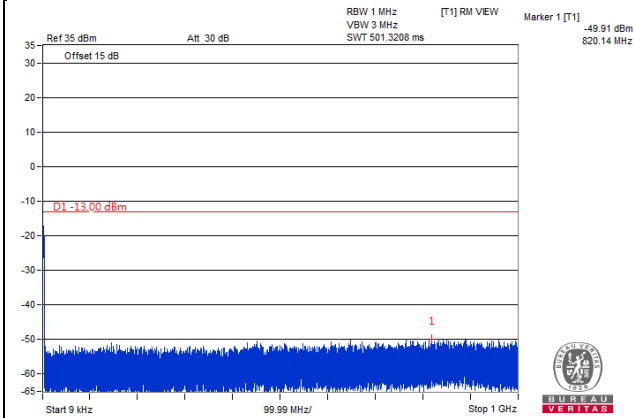

Frequency Range : 9kHz~1GHz

Frequency Range : 1GHz~20GHz

Channel Bandwidth 10MHz

Channel 18650 (1855.00MHz)

Frequency Range : 9kHz~1GHz

Frequency Range : 1GHz~20GHz

Channel 18900 (1880.00MHz)

Frequency Range : 9kHz~1GHz