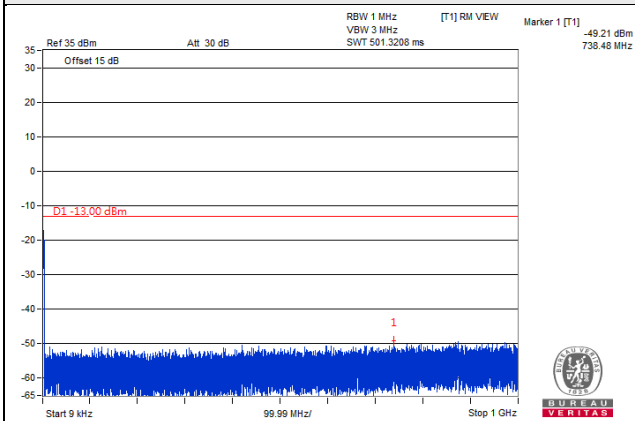

Frequency Range : 9kHz~1GHz

Frequency Range : 1GHz~20GHz

Channel Bandwidth 10MHz

Channel 18650 (1855.00MHz)

Frequency Range : 9kHz~1GHz

Frequency Range : 1GHz~20GHz

Channel 18900 (1880.00MHz)

Frequency Range : 9kHz~1GHz