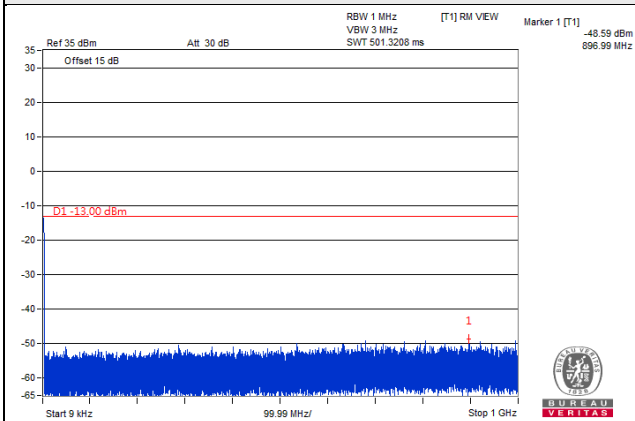

Channel 26365 (1882.5MHz)

Frequency Range : 9kHz~1GHz