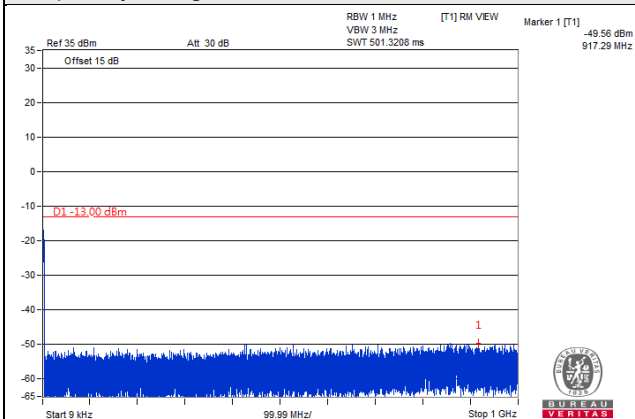

Frequency Range : 9kHz~1GHz

Frequency Range : 1GHz~20GHz

Channel 18900 (1880.00MHz)

Frequency Range : 9kHz~1GHz

Frequency Range : 1GHz~20GHz

Channel 19185 (1908.50MHz)

Frequency Range : 9kHz~1GHz

Frequency Range : 1GHz~20GHz