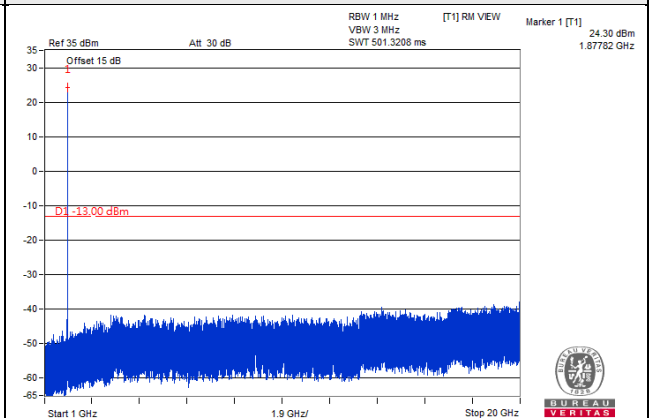

Channel 26090 (1855.0MHz)

Frequency Range : 9kHz~1GHz

Frequency Range : 1GHz~20GHz

Channel 26365 (1882.5MHz)

Frequency Range : 9kHz~1GHz

Frequency Range : 1GHz~20GHz

Channel 26640 (1910.0MHz)

Frequency Range : 9kHz~1GHz