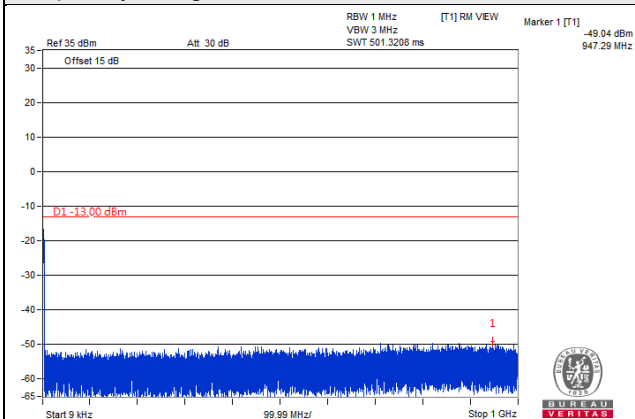

Frequency Range : 9kHz~1GHz

Frequency Range : 1GHz~20GHz

Channel 18900 (1880.00MHz)

Frequency Range : 9kHz~1GHz

Frequency Range : 1GHz~20GHz

Channel 19100 (1900.00MHz)

Frequency Range : 9kHz~1GHz

Frequency Range : 1GHz~20GHz

LTE Band 25

Channel Bandwidth 1.4MHz

Channel 26047 (1850.7MHz)

Frequency Range : 9kHz~1GHz

Frequency Range : 1GHz~20GHz

Channel 26365 (1882.5MHz)

Frequency Range : 9kHz~1GHz

Frequency Range : 1GHz~20GHz