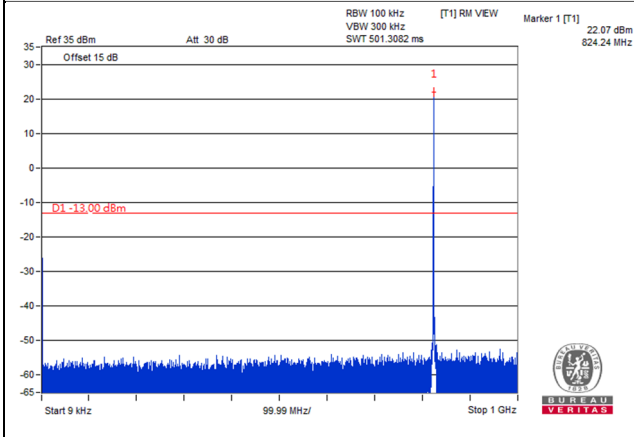

LTE Band 26 (Part 22)

Channel Bandwidth 1.4MHz

Channel 26797 (824.7MHz)

Frequency Range : 9kHz~1GHz