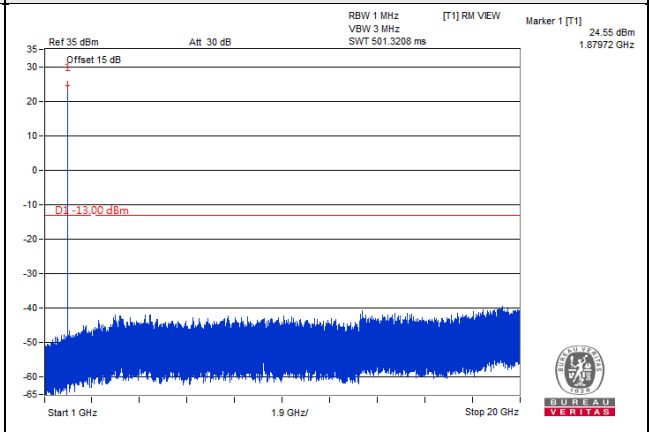

Frequency Range : 1GHz~20GHz