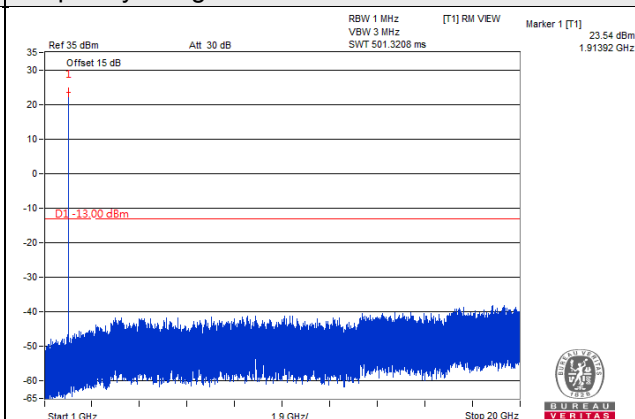

Frequency Range : 1GHz~20GHz