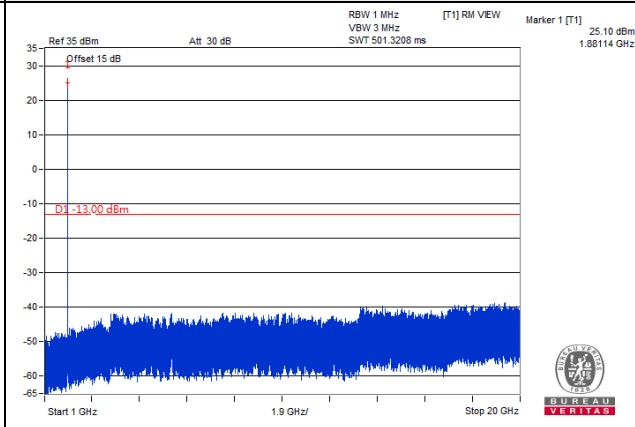

Frequency Range : 1GHz~20GHz