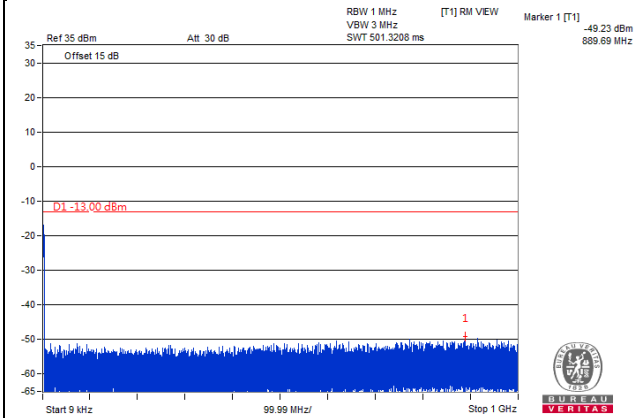

Channel Bandwidth 3MHz

Channel 18615 (1851.50MHz)

Frequency Range : 9kHz~1GHz