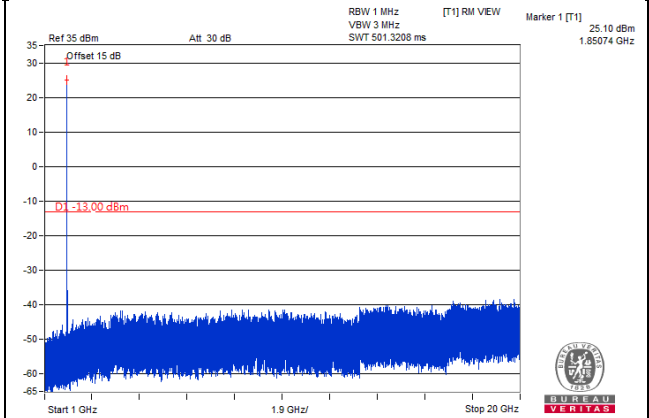

Frequency Range : 1GHz~20GHz