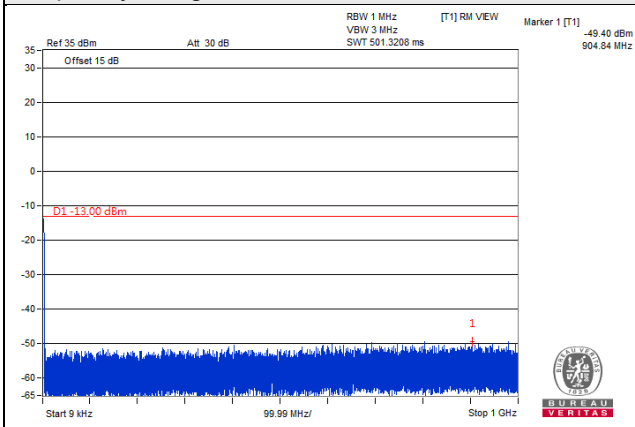

Frequency Range : 9kHz~1GHz

Frequency Range : 1GHz~20GHz

Channel 26675 (1913.5MHz)

Frequency Range : 9kHz~1GHz

Frequency Range : 1GHz~20GHz

Channel Bandwidth 5MHz

Channel 26065 (1852.5MHz)

Frequency Range : 9kHz~1GHz