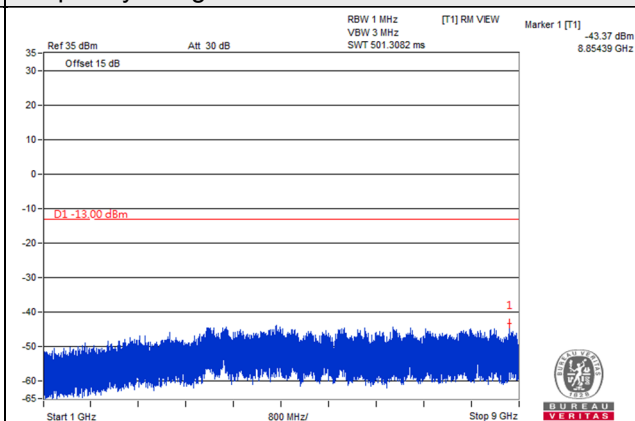

Frequency Range : 1GHz~9GHz

Channel 27015 (846.5MHz)

Frequency Range : 9kHz~1GHz

Frequency Range : 1GHz~9GHz

*The 9kHz signal over the limit is from Spectrum.