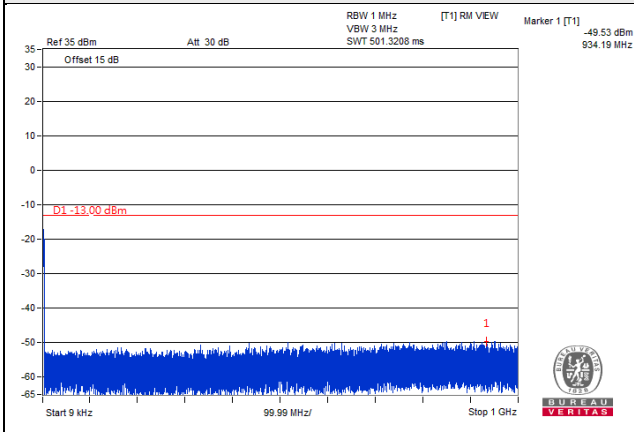

Channel 18900 (1880.00MHz)

Frequency Range : 9kHz~1GHz