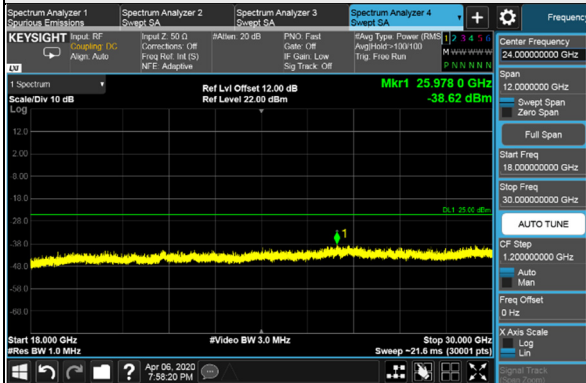

Frequency Range : 1GHz~18GHz

Frequency Range : 18GHz~30GHz

*The 9kHz signal over the limit is from Spectrum.

Channel Bandwidth: 100MHz

Channel 528000 (2640.00MHz)

Frequency Range : 9kHz~1GHz

Frequency Range : 1GHz~18GHz

Frequency Range : 18GHz~30GHz

*The 9kHz signal over the limit is from Spectrum.

BUREAU
VERITAS

LTE Band 2

Channel Bandwidth 1.4MHz

Channel 18607 (1850.70MHz)

Frequency Range : 9kHz~1GHz

Frequency Range : 1GHz~20GHz