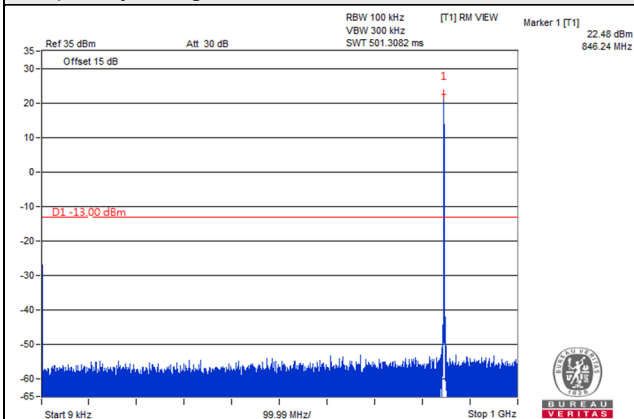

Channel 27025 (847.5MHz)

Frequency Range : 9kHz~1GHz