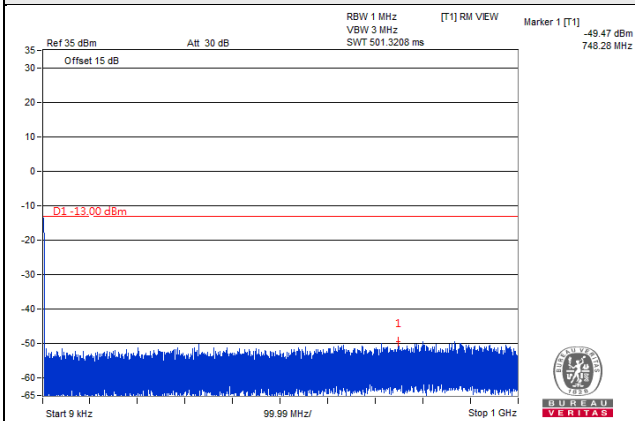

Channel 26615 (1907.5MHz)

Frequency Range : 9kHz~1GHz

Frequency Range : 1GHz~20GHz

Channel Bandwidth 20MHz

Channel 26140 (1860.0MHz)

Frequency Range : 9kHz~1GHz

Frequency Range : 1GHz~20GHz

Channel 26365 (1882.5MHz)

Frequency Range : 9kHz~1GHz

Frequency Range : 1GHz~20GHz

Channel 26590 (1905.0MHz)

Frequency Range : 9kHz~1GHz

Frequency Range : 1GHz~20GHz

LTE Band 26 (Part 22)

Channel Bandwidth 1.4MHz

Channel 26797 (824.7MHz)