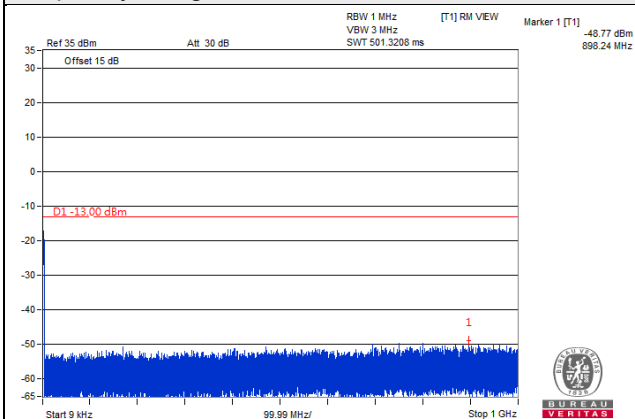

Channel 19150 (1905.00MHz)

Frequency Range : 9kHz~1GHz