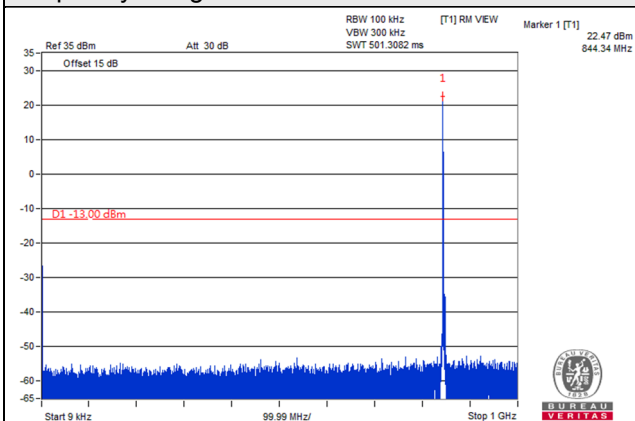

Frequency Range : 9kHz~1GHz

Frequency Range : 1GHz~9GHz

Channel Bandwidth 5MHz

Channel 26815 (826.5MHz)

Frequency Range : 9kHz~1GHz

Frequency Range : 1GHz~9GHz

Channel 26915 (836.5MHz)

Frequency Range : 9kHz~1GHz

Frequency Range : 1GHz~9GHz

Channel 27015 (846.5MHz)

Frequency Range : 9kHz~1GHz

Frequency Range : 1GHz~9GHz

*The 9kHz signal over the limit is from Spectrum.