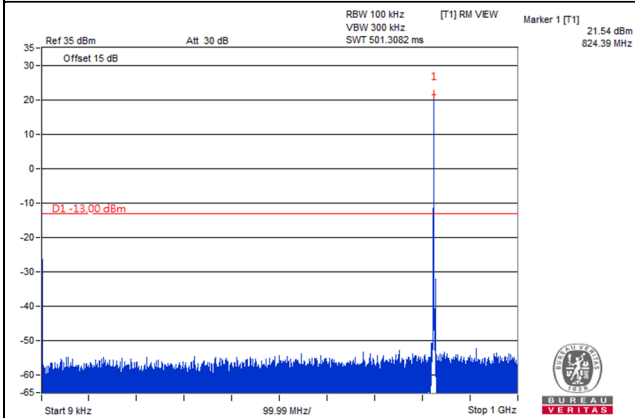

Frequency Range : 9kHz~1GHz

Frequency Range : 1GHz~9GHz

Channel Bandwidth 5MHz

Channel 26815 (826.5MHz)

Frequency Range : 9kHz~1GHz

Frequency Range : 1GHz~9GHz

Channel 26915 (836.5MHz)

Frequency Range : 9kHz~1GHz

Frequency Range : 1GHz~9GHz

Channel 27015 (846.5MHz)

Frequency Range : 9kHz~1GHz

Frequency Range : 1GHz~9GHz

*The 9kHz signal over the limit is from Spectrum.