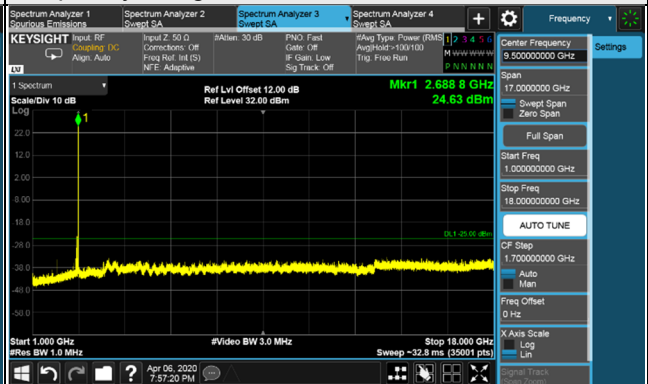

Frequency Range : 1GHz~18GHz

Frequency Range : 18GHz~30GHz

*The 9kHz signal over the limit is from Spectrum.

Channel Bandwidth: 100MHz

Channel 528000 (2640.00MHz)

Frequency Range : 9kHz~1GHz

Frequency Range : 1GHz~18GHz

Frequency Range : 18GHz~30GHz

*The 9kHz signal over the limit is from Spectrum.

BUREAU
VERITAS

LTE Band 2

Channel Bandwidth 1.4MHz

Channel 18607 (1850.70MHz)

Frequency Range : 9kHz~1GHz

Frequency Range : 1GHz~20GHz