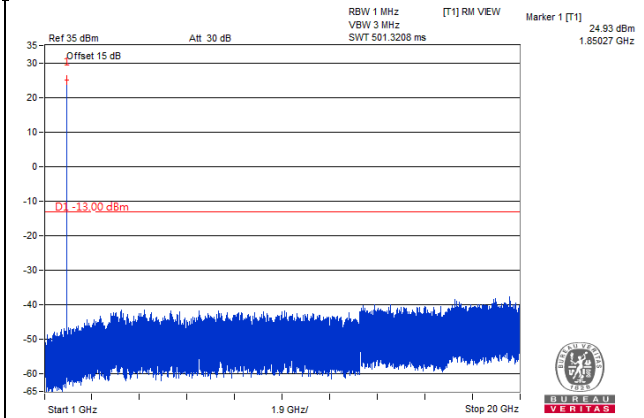

Frequency Range : 1GHz~20GHz