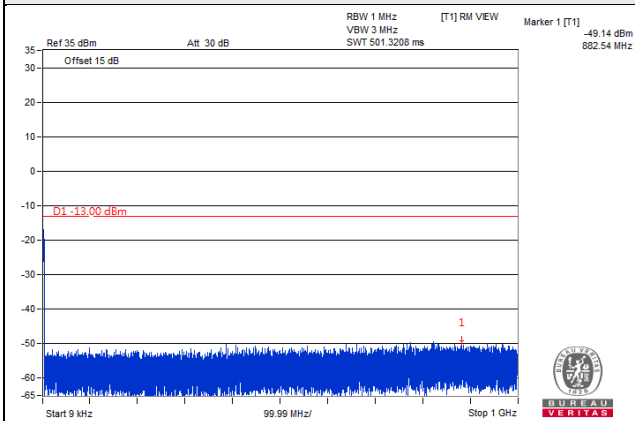

Channel Bandwidth 5MHz

Channel 18625 (1852.50MHz)

Frequency Range : 9kHz~1GHz

Frequency Range : 1GHz~20GHz

Channel 18900 (1880.00MHz)

Frequency Range : 9kHz~1GHz

Frequency Range : 1GHz~20GHz

Channel 19175 (1907.50MHz)