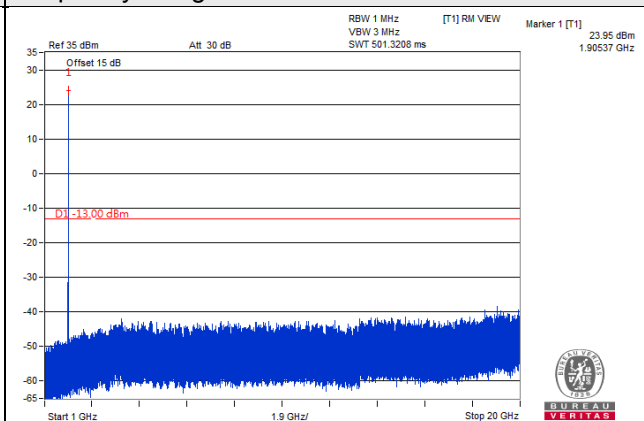

Frequency Range : 1GHz~20GHz