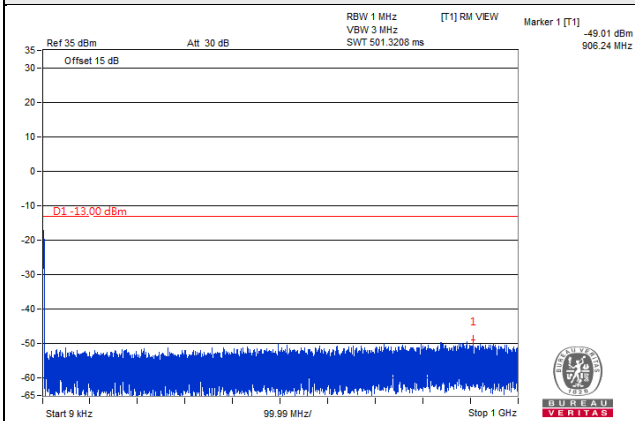

Frequency Range : 9kHz~1GHz

Frequency Range : 1GHz~20GHz

Channel 18900 (1880.00MHz)

Frequency Range : 9kHz~1GHz

Frequency Range : 1GHz~20GHz

Channel 19100 (1900.00MHz)

Frequency Range : 9kHz~1GHz

Frequency Range : 1GHz~20GHz

LTE Band 25

Channel Bandwidth 1.4MHz

Channel 26047 (1850.7MHz)

Frequency Range : 9kHz~1GHz

Frequency Range : 1GHz~20GHz

Channel 26365 (1882.5MHz)

Frequency Range : 9kHz~1GHz

Frequency Range : 1GHz~20GHz