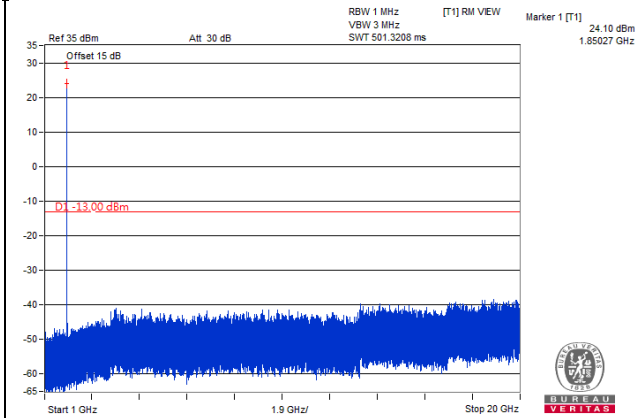

LTE Band 25

Channel Bandwidth 1.4MHz

Channel 26047 (1850.7MHz)

Frequency Range : 9kHz~1GHz

Frequency Range : 1GHz~20GHz

Channel 26365 (1882.5MHz)

Frequency Range : 9kHz~1GHz

Frequency Range : 1GHz~20GHz