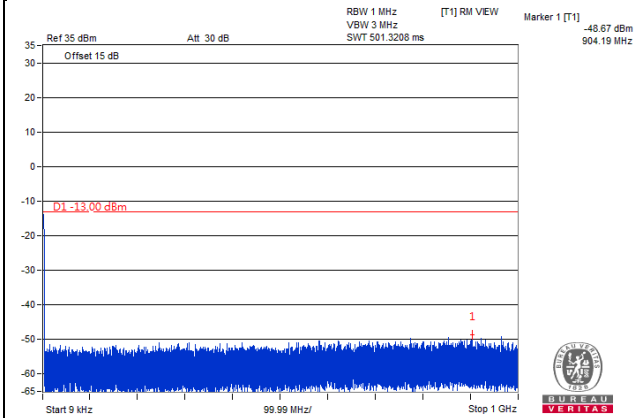

Frequency Range : 9kHz~1GHz

Frequency Range : 1GHz~20GHz

Channel 18900 (1880.00MHz)

Frequency Range : 9kHz~1GHz

Frequency Range : 1GHz~20GHz

Channel 19100 (1900.00MHz)

Frequency Range : 9kHz~1GHz

Frequency Range : 1GHz~20GHz

LTE Band 25

Channel Bandwidth 1.4MHz

Channel 26047 (1850.7MHz)

Frequency Range : 9kHz~1GHz

Frequency Range : 1GHz~20GHz

Channel 26365 (1882.5MHz)

Frequency Range : 9kHz~1GHz

Frequency Range : 1GHz~20GHz