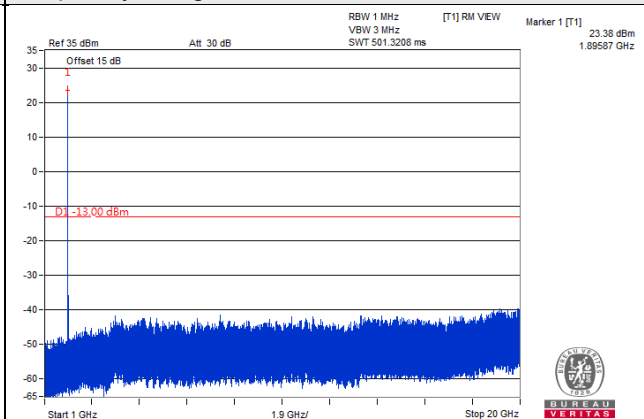

Channel 18900 (1880.00MHz)

Frequency Range : 9kHz~1GHz

Frequency Range : 1GHz~20GHz

Channel 19125 (1902.50MHz)

Frequency Range : 9kHz~1GHz

Frequency Range : 1GHz~20GHz

Channel Bandwidth 20MHz

Channel 18700 (1860.00MHz)