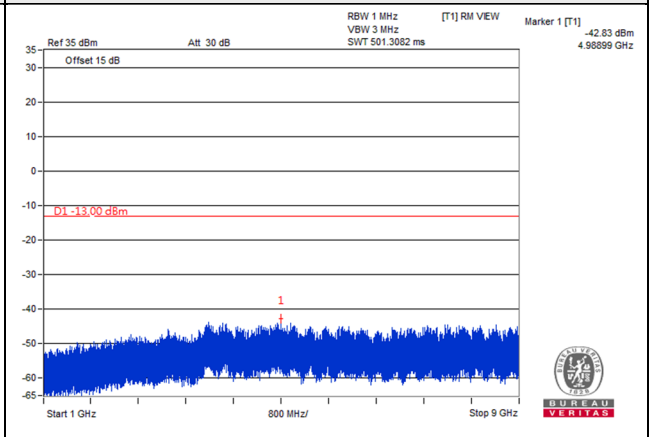

Frequency Range : 9kHz~1GHz

Frequency Range : 1GHz~20GHz

Channel 26590 (1905.0MHz)

Frequency Range : 9kHz~1GHz

Frequency Range : 1GHz~20GHz

LTE Band 26 (Part 22)

Channel Bandwidth 1.4MHz

Channel 26797 (824.7MHz)

Frequency Range : 9kHz~1GHz

Frequency Range : 1GHz~9GHz

Channel 26915 (836.5MHz)

Frequency Range : 9kHz~1GHz

Frequency Range : 1GHz~9GHz

Channel 27033 (848.3MHz)

Frequency Range : 9kHz~1GHz

Frequency Range : 1GHz~9GHz