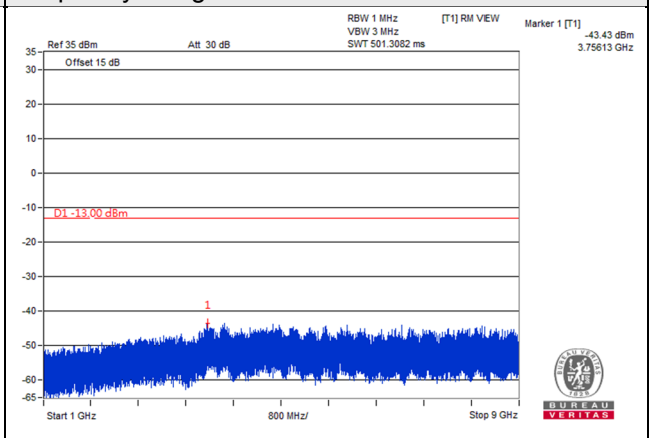

Frequency Range : 9kHz~1GHz

Frequency Range : 1GHz~20GHz

Channel 26590 (1905.0MHz)

Frequency Range : 9kHz~1GHz

Frequency Range : 1GHz~20GHz

LTE Band 26 (Part 22)

Channel Bandwidth 1.4MHz

Channel 26797 (824.7MHz)

Frequency Range : 9kHz~1GHz

Frequency Range : 1GHz~9GHz

Channel 26915 (836.5MHz)

Frequency Range : 9kHz~1GHz

Frequency Range : 1GHz~9GHz

Channel 27033 (848.3MHz)

Frequency Range : 9kHz~1GHz

Frequency Range : 1GHz~9GHz