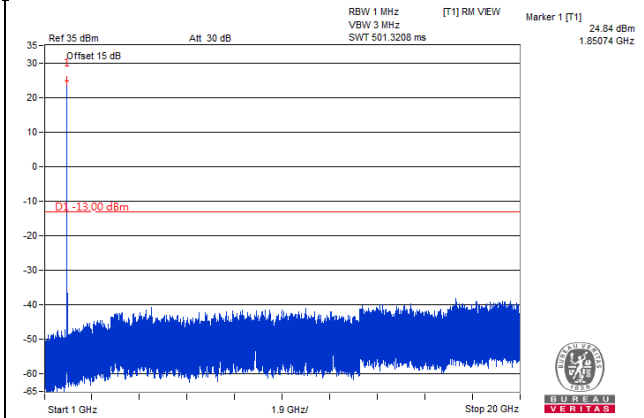

Frequency Range : 1GHz~20GHz

Channel Bandwidth 15MHz

Channel 26115 (1857.5MHz)

Frequency Range : 9kHz~1GHz

Frequency Range : 1GHz~20GHz

Channel 26365 (1882.5MHz)

Frequency Range : 9kHz~1GHz

Frequency Range : 1GHz~20GHz