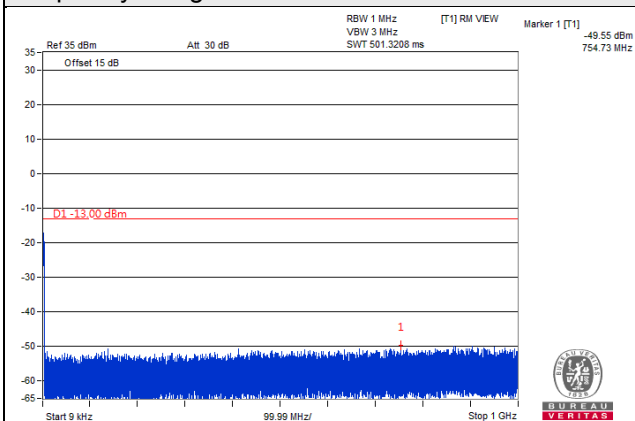

Channel 19175 (1907.50MHz)

Frequency Range : 9kHz~1GHz