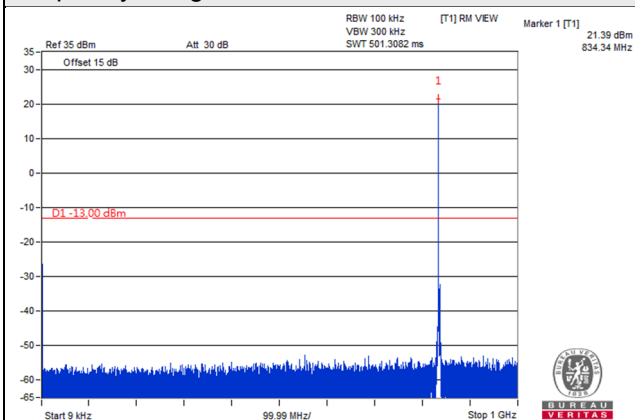

Frequency Range : 9kHz~1GHz

Frequency Range : 1GHz~9GHz

Channel Bandwidth 5MHz

Channel 26815 (826.5MHz)

Frequency Range : 9kHz~1GHz

Frequency Range : 1GHz~9GHz

Channel 26915 (836.5MHz)

Frequency Range : 9kHz~1GHz

Frequency Range : 1GHz~9GHz

Channel 27015 (846.5MHz)

Frequency Range : 9kHz~1GHz

Frequency Range : 1GHz~9GHz

*The 9kHz signal over the limit is from Spectrum.