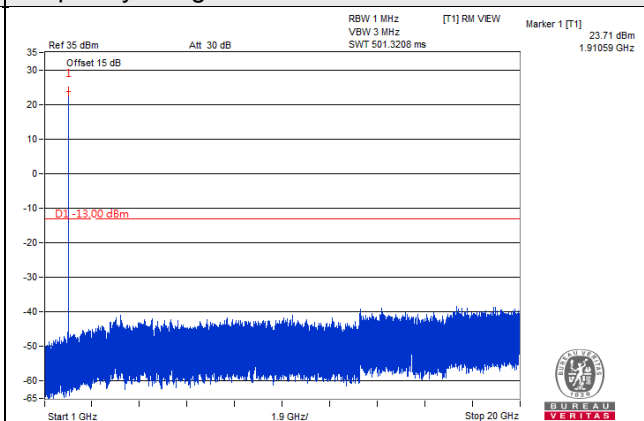

Frequency Range : 1GHz~20GHz

Channel 26365 (1882.5MHz)

Frequency Range : 9kHz~1GHz

Frequency Range : 1GHz~20GHz

Channel 26665 (1912.5MHz)

Frequency Range : 9kHz~1GHz

Frequency Range : 1GHz~20GHz

Channel Bandwidth 10MHz