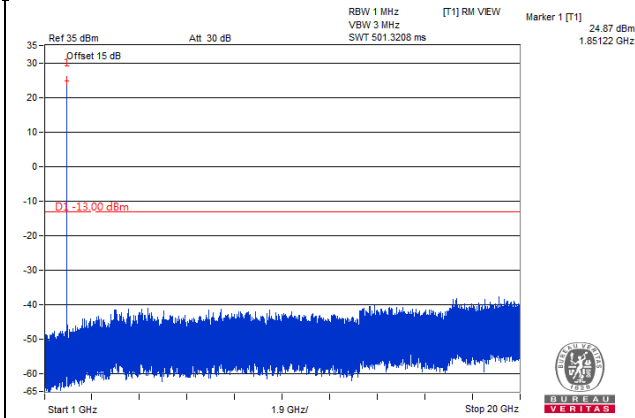

Channel 26615 (1907.5MHz)

Frequency Range : 9kHz~1GHz

Frequency Range : 1GHz~20GHz

Channel Bandwidth 20MHz

Channel 26140 (1860.0MHz)

Frequency Range : 9kHz~1GHz

Frequency Range : 1GHz~20GHz

Channel 26365 (1882.5MHz)

Frequency Range : 9kHz~1GHz

Frequency Range : 1GHz~20GHz

Channel 26590 (1905.0MHz)

Frequency Range : 9kHz~1GHz

Frequency Range : 1GHz~20GHz

LTE Band 26 (Part 22)

Channel Bandwidth 1.4MHz

Channel 26797 (824.7MHz)