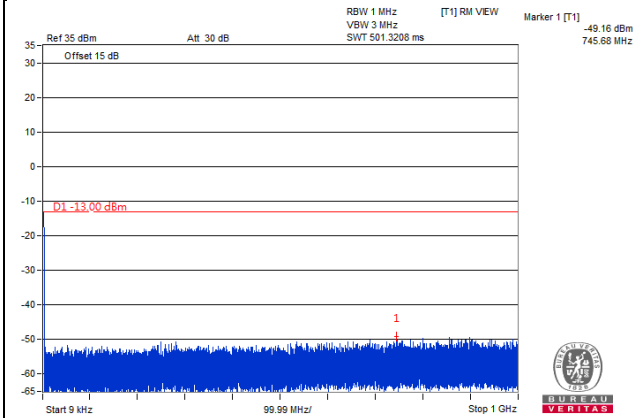

Channel Bandwidth 15MHz

Channel 26115 (1857.5MHz)

Frequency Range : 9kHz~1GHz