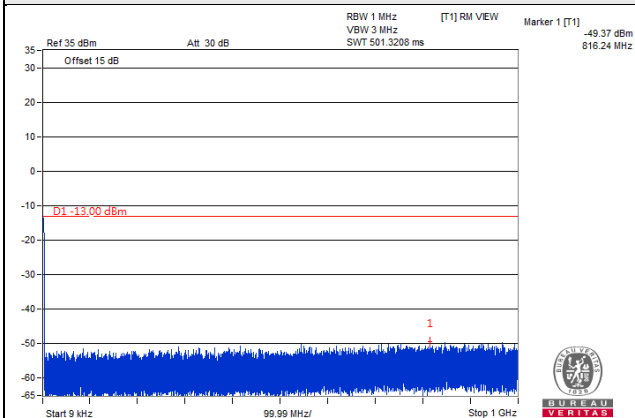

Channel 26090 (1855.0MHz)

Frequency Range : 9kHz~1GHz

Frequency Range : 1GHz~20GHz

Channel 26365 (1882.5MHz)

Frequency Range : 9kHz~1GHz

Frequency Range : 1GHz~20GHz

Channel 26640 (1910.0MHz)

Frequency Range : 9kHz~1GHz