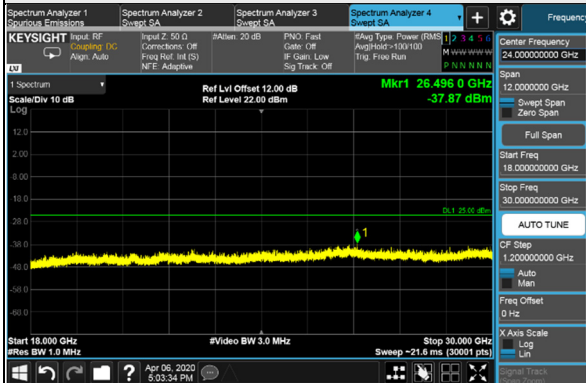

Frequency Range : 18GHz~30GHz