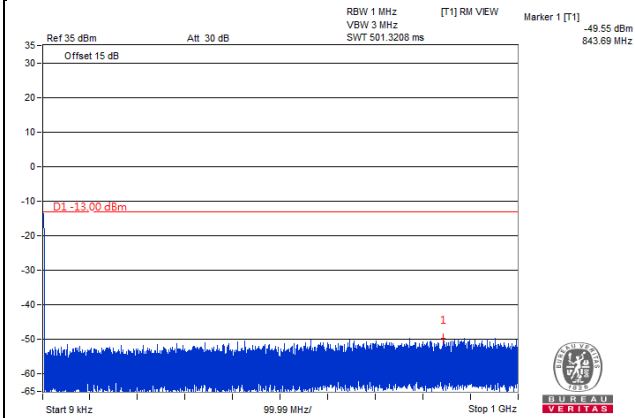

Channel 26615 (1907.5MHz)

Frequency Range : 9kHz~1GHz

Frequency Range : 1GHz~20GHz

Channel Bandwidth 20MHz

Channel 26140 (1860.0MHz)

Frequency Range : 9kHz~1GHz

Frequency Range : 1GHz~20GHz

Channel 26365 (1882.5MHz)

Frequency Range : 9kHz~1GHz

Frequency Range : 1GHz~20GHz

Channel 26590 (1905.0MHz)

Frequency Range : 9kHz~1GHz

Frequency Range : 1GHz~20GHz

LTE Band 26 (Part 22)

Channel Bandwidth 1.4MHz

Channel 26797 (824.7MHz)