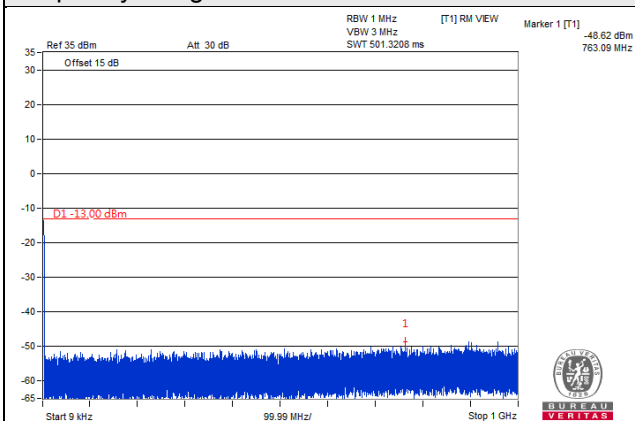

Channel 26615 (1907.5MHz)

Frequency Range : 9kHz~1GHz