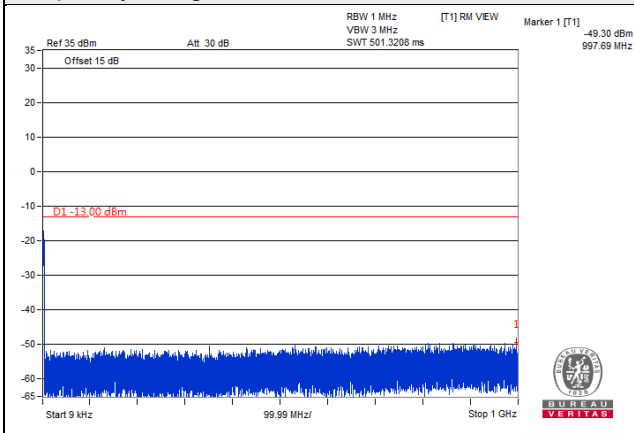

Frequency Range : 18GHz~30GHz

*The 9kHz signal over the limit is from Spectrum.

BUREAU
VERITAS

LTE Band 2

Channel Bandwidth 1.4MHz

Channel 18607 (1850.70MHz)

Frequency Range : 9kHz~1GHz

Frequency Range : 1GHz~20GHz

Channel 18900 (1880.00MHz)

Frequency Range : 9kHz~1GHz

Frequency Range : 1GHz~20GHz

Channel 19193 (1909.30MHz)

Frequency Range : 9kHz~1GHz

Frequency Range : 1GHz~20GHz

Channel Bandwidth 3MHz

Channel 18615 (1851.50MHz)