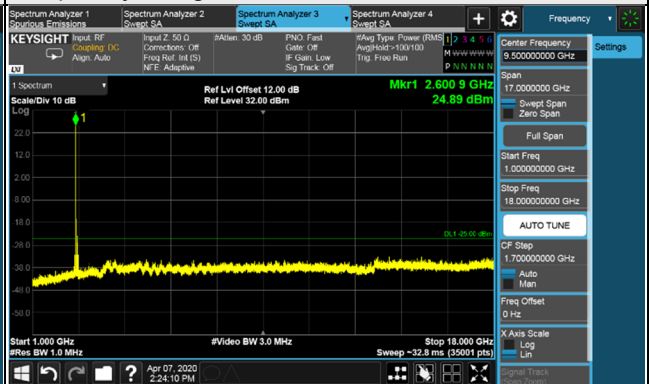

Frequency Range : 1GHz~18GHz