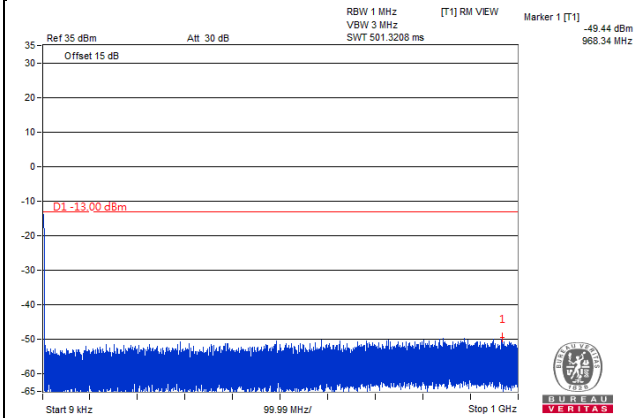

Frequency Range : 9kHz~1GHz

Frequency Range : 1GHz~20GHz

Channel 26675 (1913.5MHz)

Frequency Range : 9kHz~1GHz

Frequency Range : 1GHz~20GHz

Channel Bandwidth 5MHz

Channel 26065 (1852.5MHz)

Frequency Range : 9kHz~1GHz