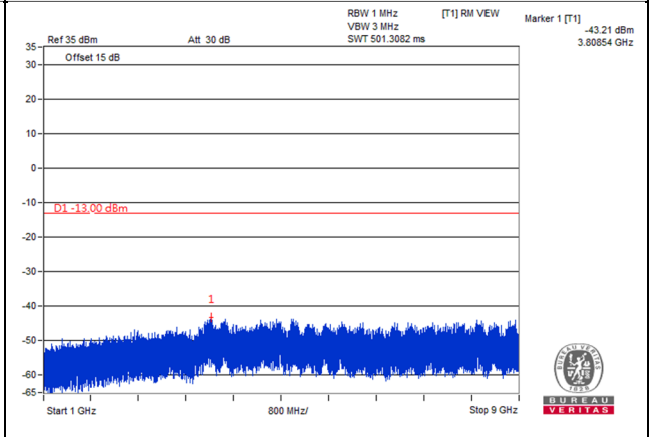

Frequency Range : 1GHz~9GHz