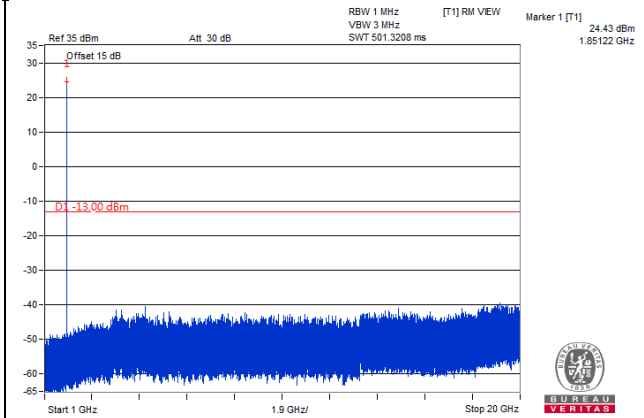

Frequency Range : 1GHz~20GHz