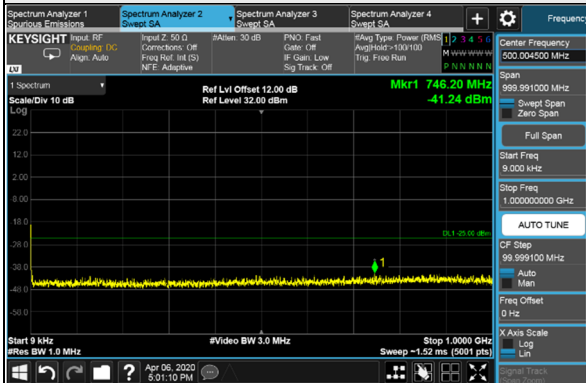

Channel Bandwidth: 100MHz

Channel 509202 (2546.01MHz)

Frequency Range : 9kHz~1GHz