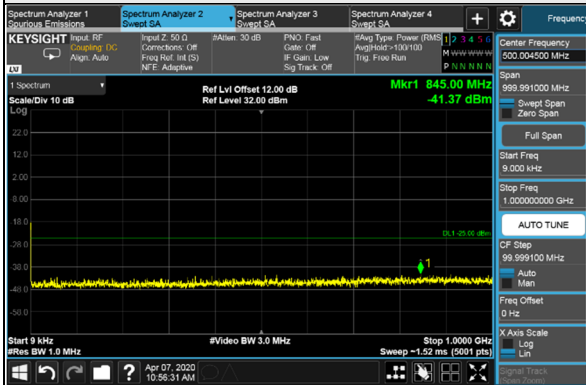

\*The 9kHz signal over the limit is from Spectrum.

Channel Bandwidth: 80MHz

Channel 518598 (2592.99MHz)

Frequency Range : 9kHz~1GHz

Frequency Range : 1GHz~18GHz

Frequency Range : 18GHz~30GHz

\*The 9kHz signal over the limit is from Spectrum.

Channel Bandwidth: 80MHz

Channel 529998 (2649.99MHz)

Frequency Range : 9kHz~1GHz

Frequency Range : 1GHz~18GHz

Frequency Range : 18GHz~30GHz

\*The 9kHz signal over the limit is from Spectrum.

Channel Bandwidth: 90MHz

Channel 508200 (2541.00MHz)

Frequency Range : 9kHz~1GHz

Frequency Range : 1GHz~18GHz

Frequency Range : 18GHz~30GHz

\*The 9kHz signal over the limit is from Spectrum.