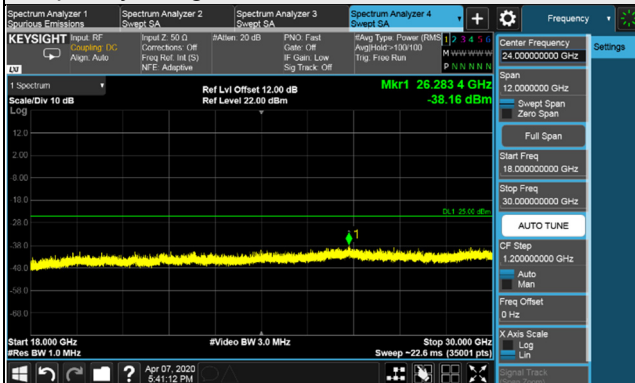

Frequency Range : 18GHz~30GHz