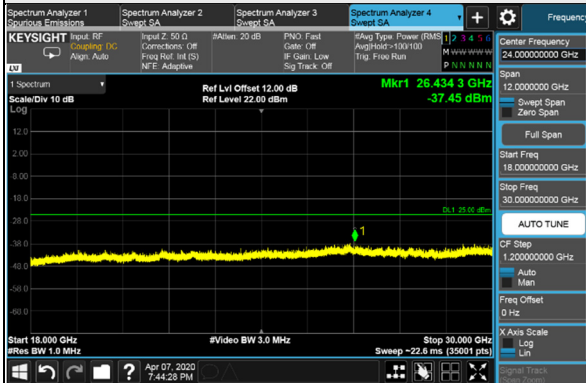

Frequency Range : 18GHz~30GHz