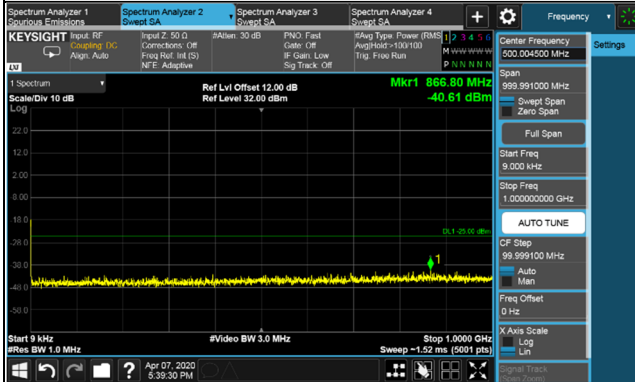

Channel Bandwidth: 60MHz

Channel 505200 (2526.00MHz)

Frequency Range : 9kHz~1GHz

Frequency Range : 1GHz~18GHz