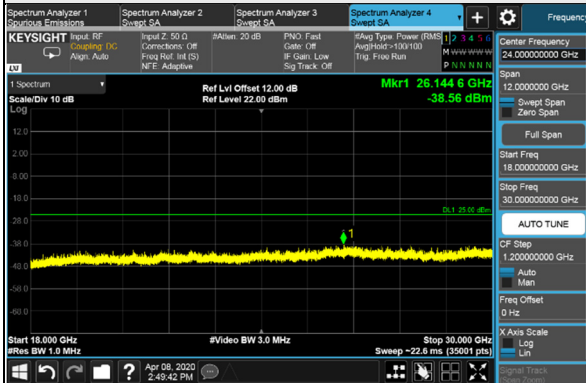

Channel Bandwidth: 50MHz

Channel 518598 (2592.99MHz)

Frequency Range : 9kHz~1GHz

Frequency Range : 1GHz~18GHz

Frequency Range : 18GHz~30GHz

\*The 9kHz signal over the limit is from Spectrum.

Channel Bandwidth: 50MHz

Channel 532998 (2664.99MHz)

Frequency Range : 9kHz~1GHz

Frequency Range : 1GHz~18GHz

Frequency Range : 18GHz~30GHz

\*The 9kHz signal over the limit is from Spectrum.

Channel Bandwidth: 60MHz

Channel 505200 (2526.00MHz)