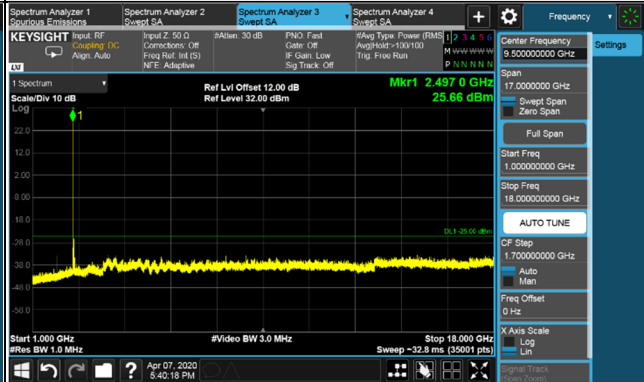

Channel Bandwidth: 60MHz

Channel 505200 (2526.00MHz)

Frequency Range : 9kHz~1GHz

Frequency Range : 1GHz~18GHz

Frequency Range : 18GHz~30GHz

*The 9kHz signal over the limit is from Spectrum.