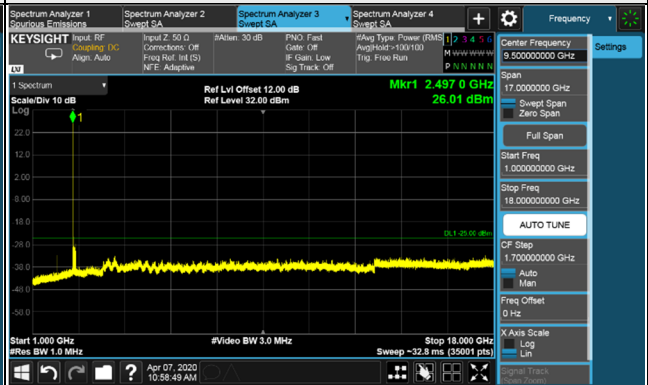

\*The 9kHz signal over the limit is from Spectrum.

Channel Bandwidth: 80MHz

Channel 518598 (2592.99MHz)

Frequency Range : 9kHz~1GHz

Frequency Range : 1GHz~18GHz

Frequency Range : 18GHz~30GHz

\*The 9kHz signal over the limit is from Spectrum.

Channel Bandwidth: 80MHz

Channel 529998 (2649.99MHz)

Frequency Range : 9kHz~1GHz

Frequency Range : 1GHz~18GHz

Frequency Range : 18GHz~30GHz

\*The 9kHz signal over the limit is from Spectrum.

Channel Bandwidth: 90MHz

Channel 508200 (2541.00MHz)

Frequency Range : 9kHz~1GHz

Frequency Range : 1GHz~18GHz

Frequency Range : 18GHz~30GHz

\*The 9kHz signal over the limit is from Spectrum.