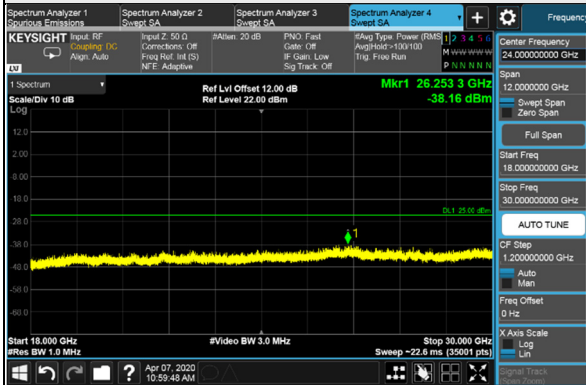

Channel Bandwidth: 80MHz

Channel 529998 (2649.99MHz)

Frequency Range : 9kHz~1GHz

Frequency Range : 1GHz~18GHz

Frequency Range : 18GHz~30GHz

\*The 9kHz signal over the limit is from Spectrum.

Channel Bandwidth: 90MHz

Channel 508200 (2541.00MHz)

Frequency Range : 9kHz~1GHz

Frequency Range : 1GHz~18GHz

Frequency Range : 18GHz~30GHz

\*The 9kHz signal over the limit is from Spectrum.