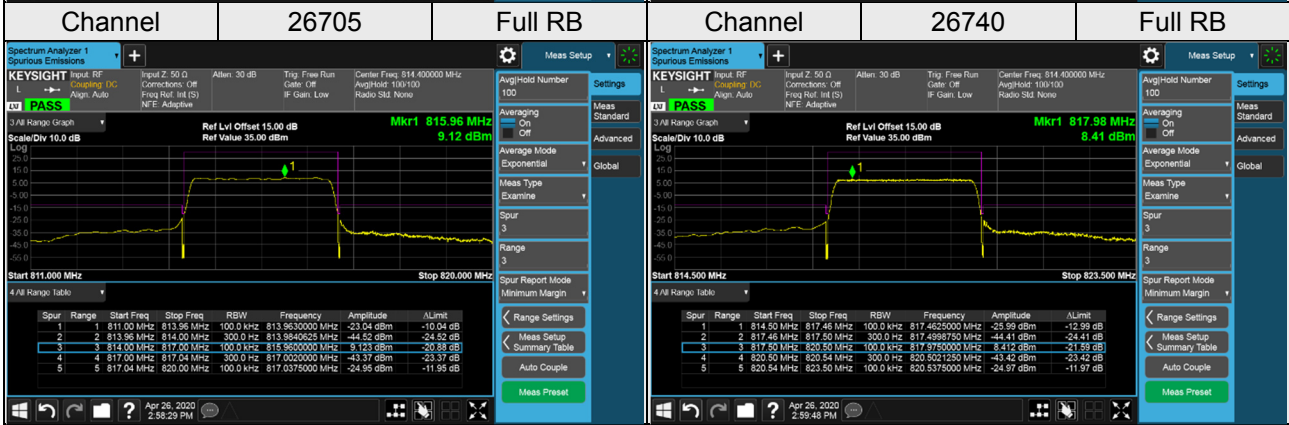

LTE Band 26 (Part 90)

Channel Bandwidth: 3 MHz / QPSK

LTE Band 26 (Part 90)

Channel Bandwidth: 3 MHz / QPSK

LTE Band 26 (Part 90)

Channel Bandwidth: 5 MHz / QPSK

LTE Band 26 (Part 90)

Channel Bandwidth: 5 MHz / QPSK

LTE Band 26 (Part 90)

Channel Bandwidth: 10 MHz / QPSK