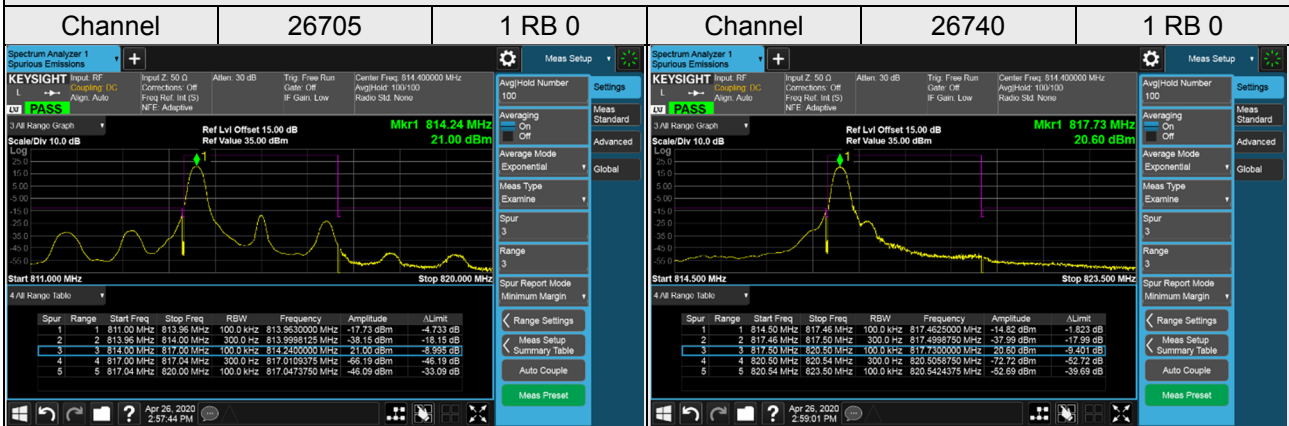

LTE Band 26 (Part 90)

Channel Bandwidth: 3 MHz / QPSK

LTE Band 26 (Part 90)

Channel Bandwidth: 3 MHz / QPSK

LTE Band 26 (Part 90)

Channel Bandwidth: 5 MHz / QPSK

LTE Band 26 (Part 90)

Channel Bandwidth: 5 MHz / QPSK

LTE Band 26 (Part 90)

Channel Bandwidth: 10 MHz / QPSK