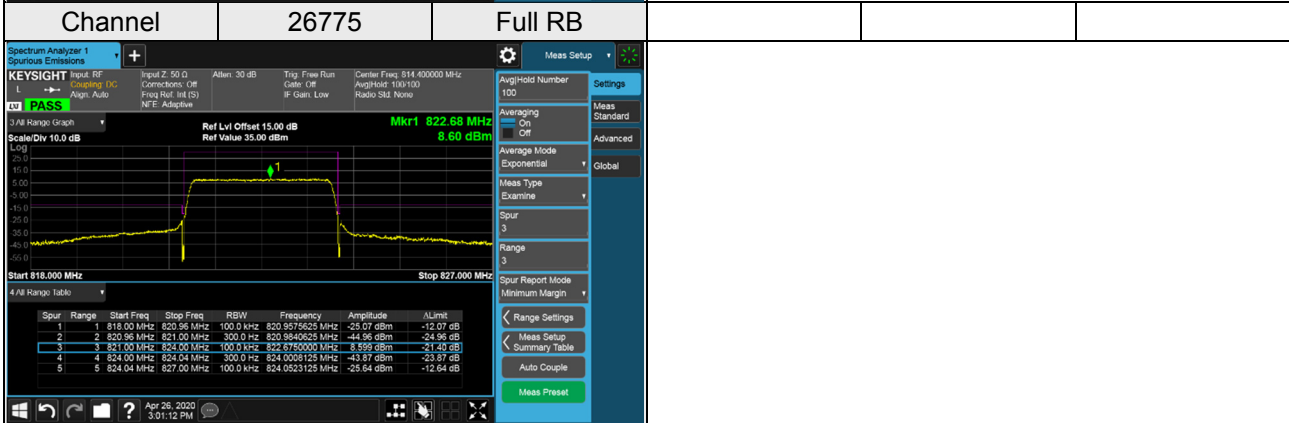

LTE Band 26 (Part 90)

Channel Bandwidth: 3 MHz / QPSK

LTE Band 26 (Part 90)

Channel Bandwidth: 3 MHz / QPSK

LTE Band 26 (Part 90)

Channel Bandwidth: 5 MHz / QPSK

LTE Band 26 (Part 90)

Channel Bandwidth: 5 MHz / QPSK

LTE Band 26 (Part 90)

Channel Bandwidth: 10 MHz / QPSK