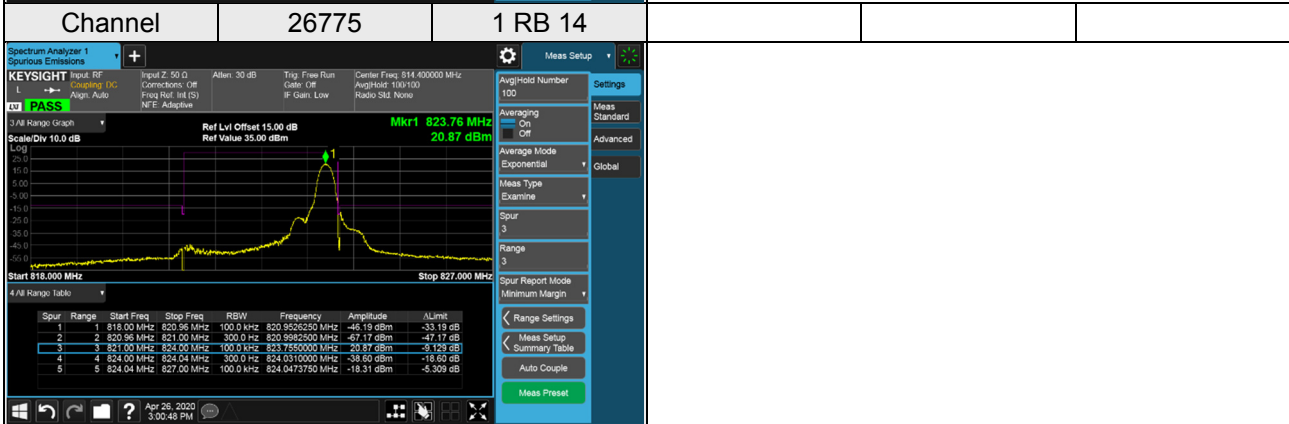

LTE Band 26 (Part 90)

Channel Bandwidth: 3 MHz / QPSK

LTE Band 26 (Part 90)

Channel Bandwidth: 3 MHz / QPSK

LTE Band 26 (Part 90)

Channel Bandwidth: 5 MHz / QPSK

LTE Band 26 (Part 90)

Channel Bandwidth: 5 MHz / QPSK

LTE Band 26 (Part 90)

Channel Bandwidth: 10 MHz / QPSK