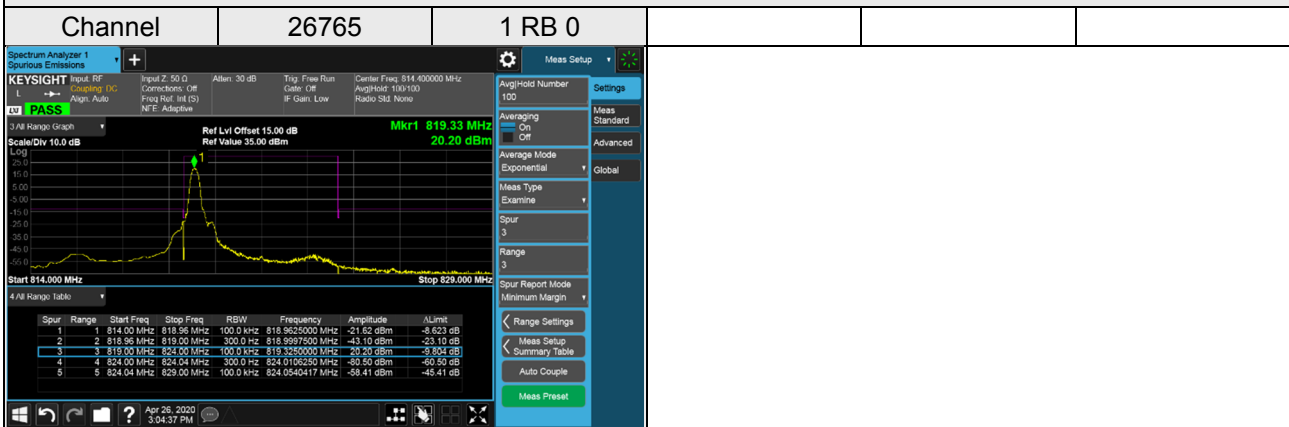

LTE Band 26 (Part 90)

Channel Bandwidth: 3 MHz / QPSK

LTE Band 26 (Part 90)

Channel Bandwidth: 3 MHz / QPSK

LTE Band 26 (Part 90)

Channel Bandwidth: 5 MHz / QPSK

LTE Band 26 (Part 90)

Channel Bandwidth: 5 MHz / QPSK

LTE Band 26 (Part 90)

Channel Bandwidth: 10 MHz / QPSK