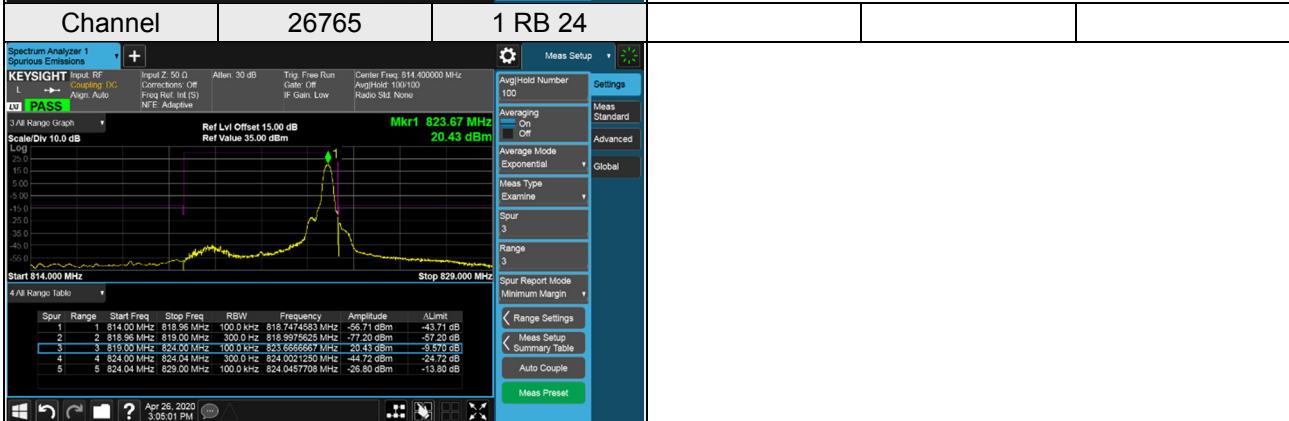

LTE Band 26 (Part 90)

Channel Bandwidth: 3 MHz / QPSK

LTE Band 26 (Part 90)

Channel Bandwidth: 3 MHz / QPSK

LTE Band 26 (Part 90)

Channel Bandwidth: 5 MHz / QPSK

LTE Band 26 (Part 90)

Channel Bandwidth: 5 MHz / QPSK

LTE Band 26 (Part 90)

Channel Bandwidth: 10 MHz / QPSK