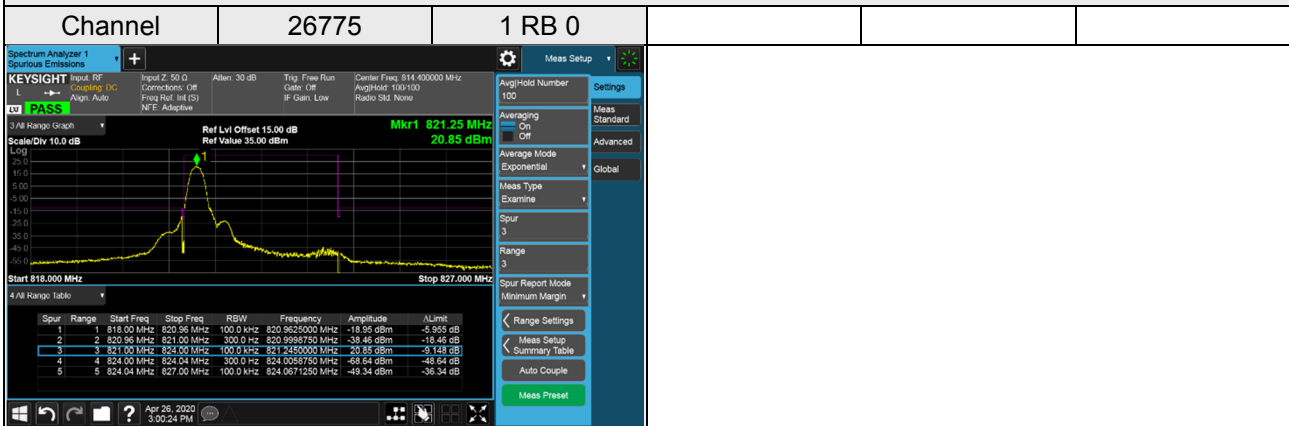

LTE Band 26 (Part 90)

Channel Bandwidth: 3 MHz / QPSK

LTE Band 26 (Part 90)

Channel Bandwidth: 3 MHz / QPSK

LTE Band 26 (Part 90)

Channel Bandwidth: 5 MHz / QPSK

LTE Band 26 (Part 90)

Channel Bandwidth: 5 MHz / QPSK

LTE Band 26 (Part 90)

Channel Bandwidth: 10 MHz / QPSK