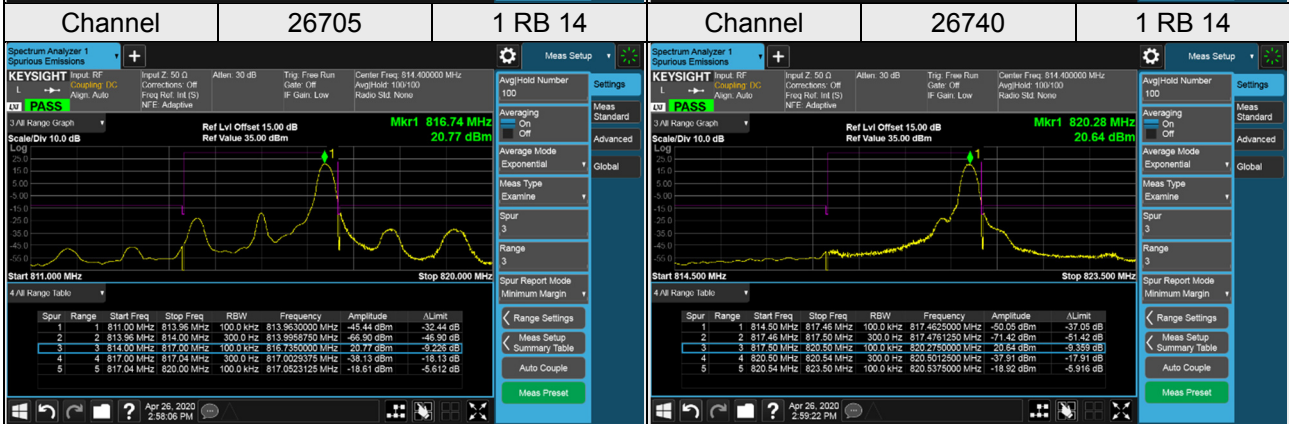

LTE Band 26 (Part 90)

Channel Bandwidth: 3 MHz / QPSK

LTE Band 26 (Part 90)

Channel Bandwidth: 3 MHz / QPSK

LTE Band 26 (Part 90)

Channel Bandwidth: 5 MHz / QPSK

LTE Band 26 (Part 90)

Channel Bandwidth: 5 MHz / QPSK

LTE Band 26 (Part 90)

Channel Bandwidth: 10 MHz / QPSK