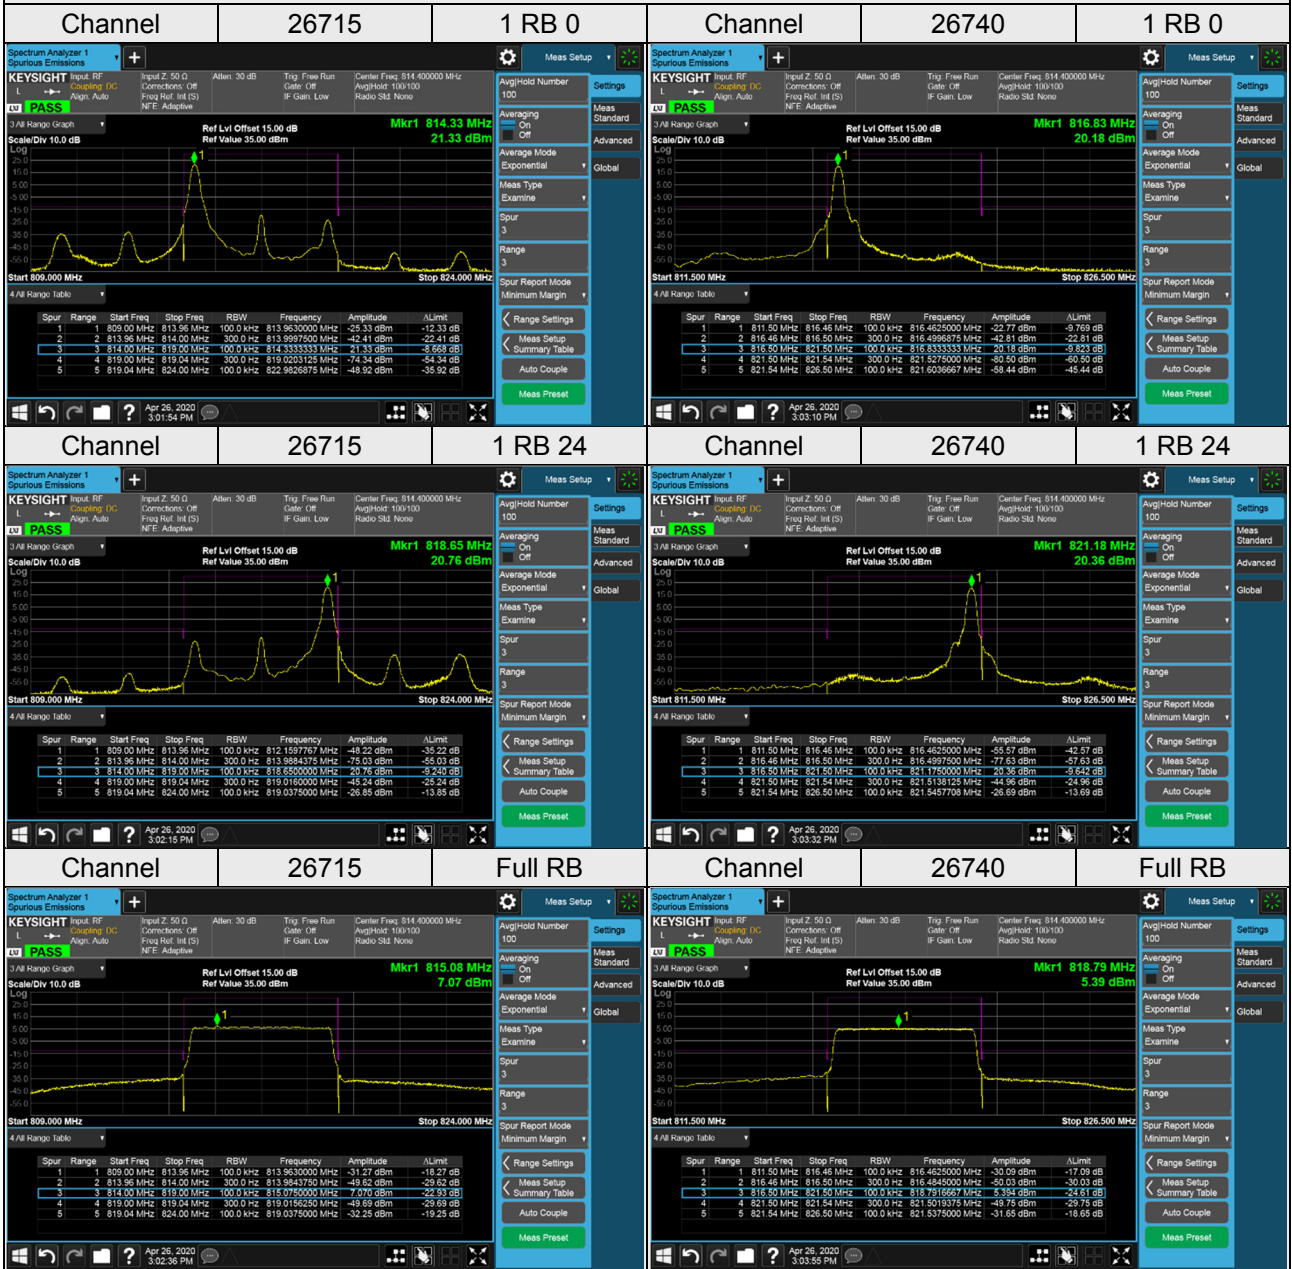

LTE Band 26 (Part 90)

Channel Bandwidth: 3 MHz / QPSK

LTE Band 26 (Part 90)

Channel Bandwidth: 3 MHz / QPSK

LTE Band 26 (Part 90)

Channel Bandwidth: 5 MHz / QPSK

LTE Band 26 (Part 90)

Channel Bandwidth: 5 MHz / QPSK

LTE Band 26 (Part 90)

Channel Bandwidth: 10 MHz / QPSK