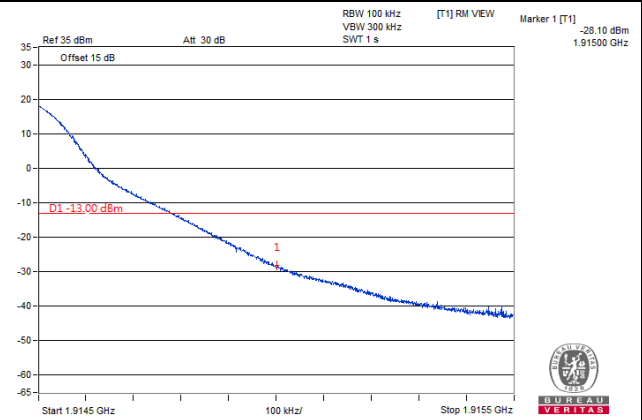

Channel Bandwidth 10MHz

Channel 26090 (1855.0MHz)	QPSK	1 RB / 0 RB Offset	Channel 26640 (1910.0MHz)	QPSK	1 RB / 49 RB Offset