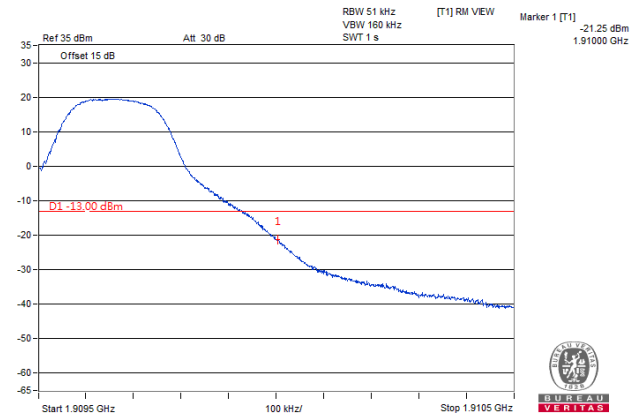

Channel Bandwidth 5MHz

**Channel 18625
(1852.50MHz)**

QPSK

1 RB / 0 RB Offset

**Channel 19175
(1907.50MHz)**

QPSK

1 RB / 24 RB Offset