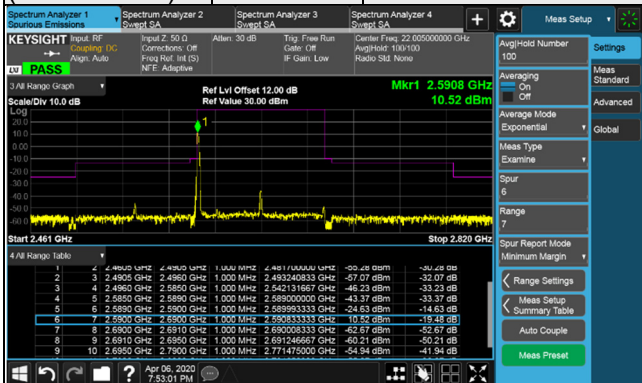

Channel Bandwidth: 100MHz

Channel 509202 (2546.01MHz) $\pi/2$ BPSK 1 RB / 0 RB Offset

Channel 518598 (2592.99MHz) $\pi/2$ BPSK 1 RB / 0 RB Offset

Channel 509202 (2546.01MHz) $\pi/2$ BPSK 1 RB / 272 RB Offset

Channel 518598 (2592.99MHz) $\pi/2$ BPSK 1 RB / 272 RB Offset

Channel 509202 (2546.01MHz) $\pi/2$ BPSK 273 RB / 0 RB Offset

Channel 518598 (2592.99MHz) $\pi/2$ BPSK 273 RB / 0 RB Offset

Channel Bandwidth: 100MHz

Channel 528000 (2640.00MHz) $\pi/2$ BPSK 1 RB / 0 RB Offset

Channel 528000 (2640.00MHz) $\pi/2$ BPSK 1 RB / 272 RB Offset

Channel 528000 (2640.00MHz) $\pi/2$ BPSK 273 RB / 0 RB Offset

LTE Band 2

Channel Bandwidth 1.4MHz