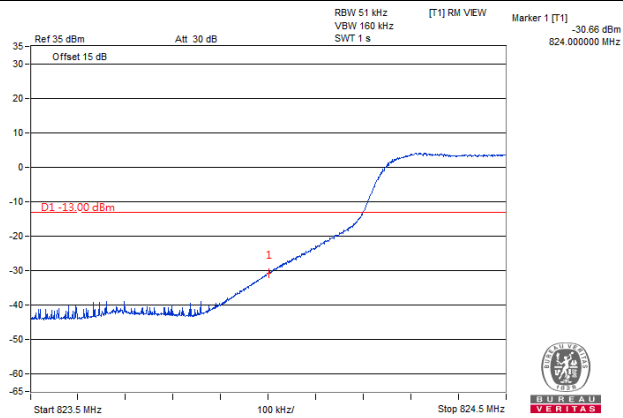

Channel 26815 (826.5MHz)	QPSK	25 RB / 0 RB Offset	Channel 27015 (846.5MHz)	QPSK	25 RB / 0 RB Offset