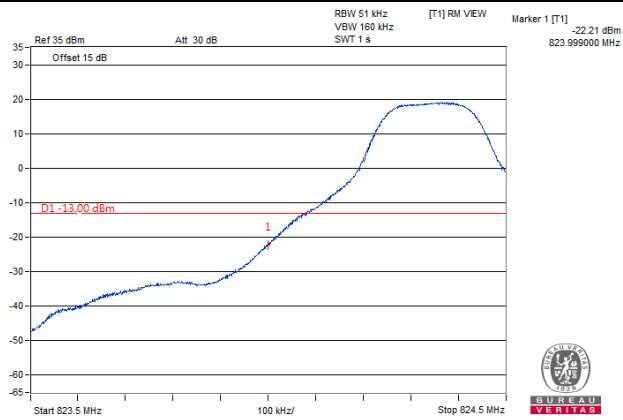

Channel Bandwidth 5MHz

Channel 26815 (826.5MHz)	QPSK	1 RB / 0 RB Offset	Channel 27015 (846.5MHz)	QPSK	1 RB / 24 RB Offset