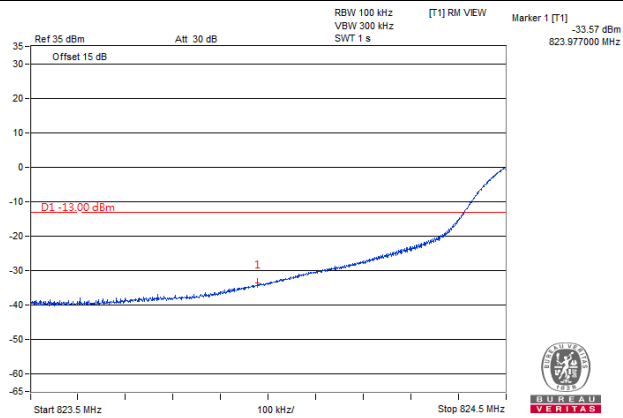

Channel 26840 (829MHz)	QPSK	50 RB / 0 RB Offset	Channel 26990 (844MHz)	QPSK	50 RB / 0 RB Offset