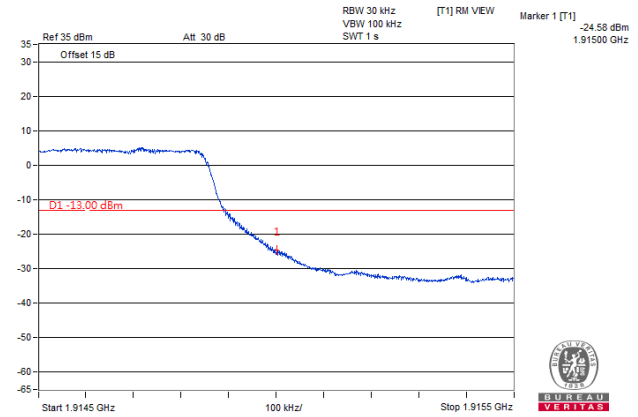

**Channel 26055
(1851.5MHz)**

QPSK

15 RB / 0 RB Offset

**Channel 26675
(1913.5MHz)**

QPSK

15 RB / 0 RB Offset