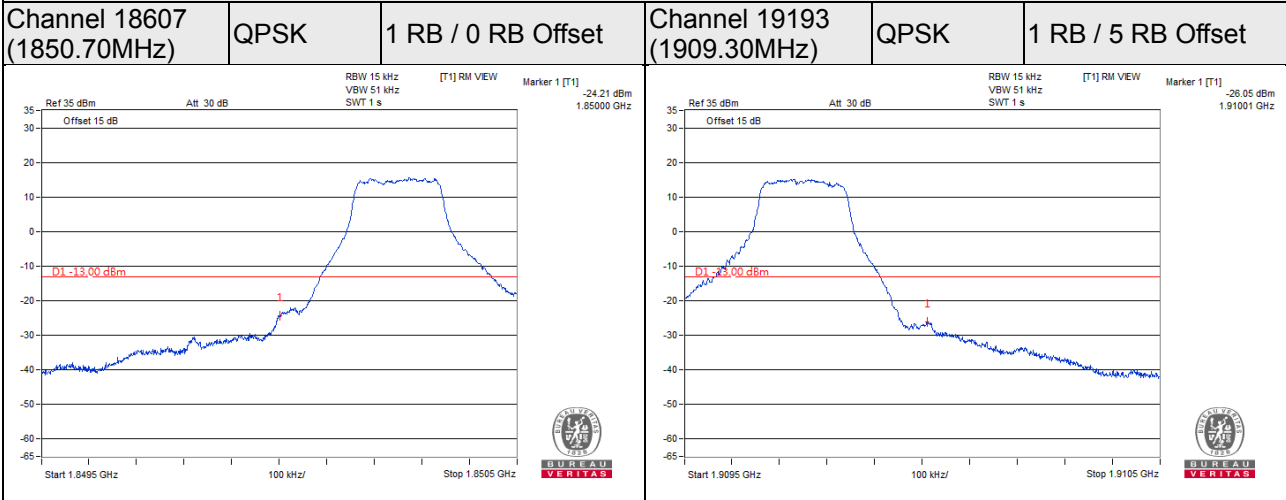

Channel 518598 (2592.99MHz) $\pi/2$ BPSK 1 RB / 272 RB Offset

Channel 509202 (2546.01MHz) $\pi/2$ BPSK 273 RB / 0 RB Offset

Channel 518598 (2592.99MHz) $\pi/2$ BPSK 273 RB / 0 RB Offset

Channel Bandwidth: 100MHz

Channel 528000 (2640.00MHz) $\pi/2$ BPSK 1 RB / 0 RB Offset

Channel 528000 (2640.00MHz) $\pi/2$ BPSK 1 RB / 272 RB Offset

Channel 528000 (2640.00MHz) $\pi/2$ BPSK 273 RB / 0 RB Offset

LTE Band 2

Channel Bandwidth 1.4MHz

Channel Bandwidth 3MHz

**Channel 18615
(1851.50MHz)**

QPSK

1 RB / 0 RB Offset

**Channel 19185
(1908.50MHz)**

QPSK

1 RB / 14 RB Offset

**Channel 18615
(1851.50MHz)**