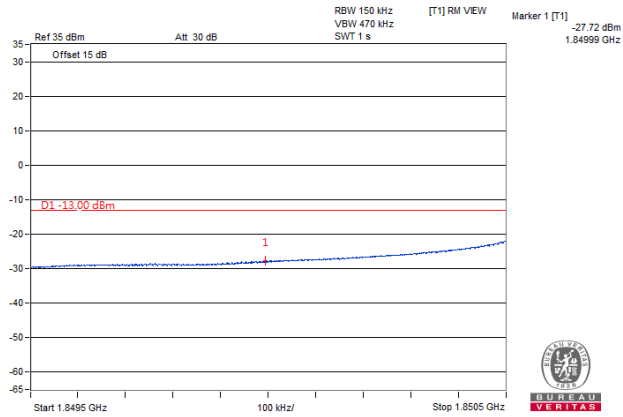

**Channel 18675
(1857.50MHz)**

QPSK

1 RB / 0 RB Offset

**Channel 19125
(1902.50MHz)**

QPSK

1 RB / 74 RB Offset

**Channel 18675
(1857.50MHz)**

QPSK

75 RB / 0 RB Offset

**Channel 19125
(1902.50MHz)**

QPSK

75 RB / 0 RB Offset

Channel Bandwidth 20MHz

**Channel 18700
(1860.00MHz)**

QPSK

1 RB / 0 RB Offset