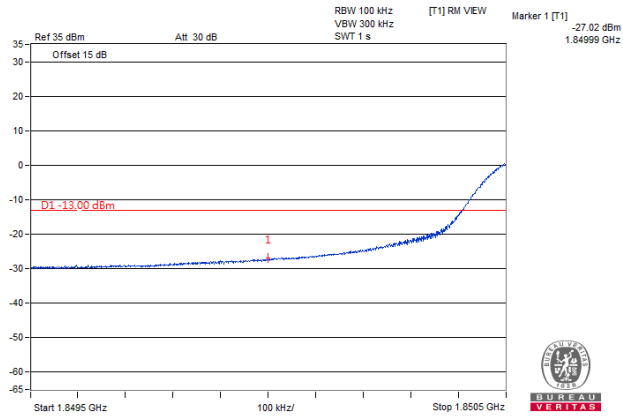

1 RB / 49 RB Offset

**Channel 18650
(1855.00MHz)**

QPSK

50 RB / 0 RB Offset

**Channel 19150
(1905.00MHz)**

QPSK

50 RB / 0 RB Offset

Channel Bandwidth 15MHz