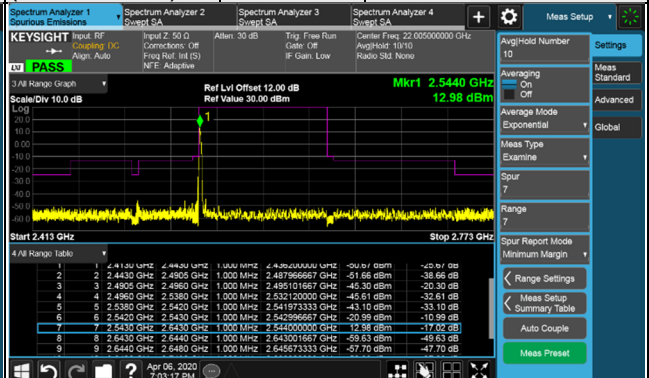

Channel Bandwidth: 100MHz

Channel 509202 (2546.01MHz) $\pi/2$ BPSK 1 RB / 0 RB Offset

Channel 518598 (2592.99MHz) $\pi/2$ BPSK 1 RB / 0 RB Offset

Channel 509202 (2546.01MHz) $\pi/2$ BPSK 1 RB / 272 RB Offset

Channel 518598 (2592.99MHz) $\pi/2$ BPSK 1 RB / 272 RB Offset

Channel 509202 (2546.01MHz) $\pi/2$ BPSK 273 RB / 0 RB Offset

Channel 518598 (2592.99MHz) $\pi/2$ BPSK 273 RB / 0 RB Offset

Channel Bandwidth: 100MHz

Channel 528000 (2640.00MHz) $\pi/2$ BPSK 1 RB / 0 RB Offset

Channel 528000 (2640.00MHz) $\pi/2$ BPSK 1 RB / 272 RB Offset

Channel 528000 (2640.00MHz) $\pi/2$ BPSK 273 RB / 0 RB Offset

LTE Band 2

Channel Bandwidth 1.4MHz