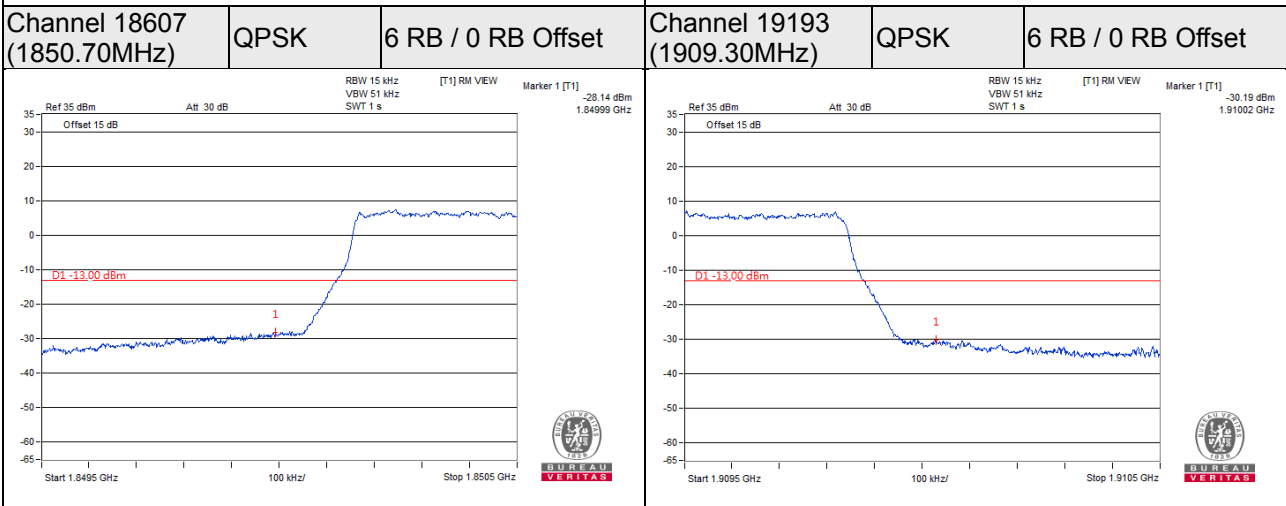

Channel 518598 (2592.99MHz) $\pi/2$ BPSK 1 RB / 272 RB Offset

Channel 509202 (2546.01MHz) $\pi/2$ BPSK 273 RB / 0 RB Offset

Channel 518598 (2592.99MHz) $\pi/2$ BPSK 273 RB / 0 RB Offset

Channel Bandwidth: 100MHz

Channel 528000 (2640.00MHz) $\pi/2$ BPSK 1 RB / 0 RB Offset

Channel 528000 (2640.00MHz) $\pi/2$ BPSK 1 RB / 272 RB Offset

Channel 528000 (2640.00MHz) $\pi/2$ BPSK 273 RB / 0 RB Offset

LTE Band 2

Channel Bandwidth 1.4MHz

Channel Bandwidth 3MHz

**Channel 18615
(1851.50MHz)**

QPSK

1 RB / 0 RB Offset

**Channel 19185
(1908.50MHz)**

QPSK

1 RB / 14 RB Offset

**Channel 18615
(1851.50MHz)**