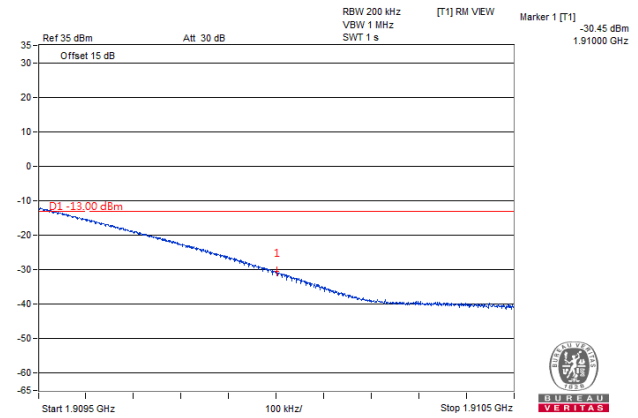

Channel Bandwidth 20MHz

**Channel 18700
(1860.00MHz)**

QPSK

1 RB / 0 RB Offset

**Channel 19100
(1900.00 MHz)**

QPSK

1 RB / 99 RB Offset