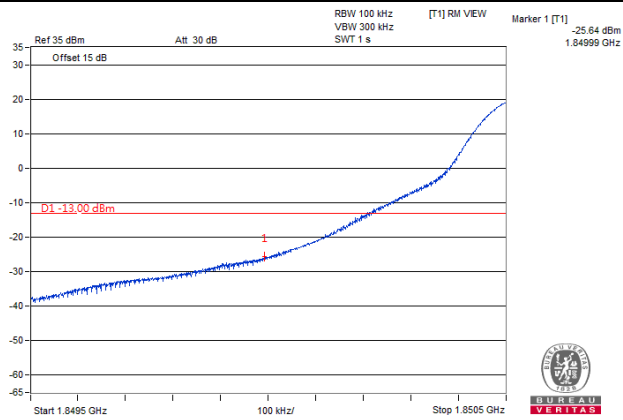

Channel Bandwidth 10MHz

Channel 26090 (1855.0MHz)	QPSK	1 RB / 0 RB Offset	Channel 26640 (1910.0MHz)	QPSK	1 RB / 49 RB Offset