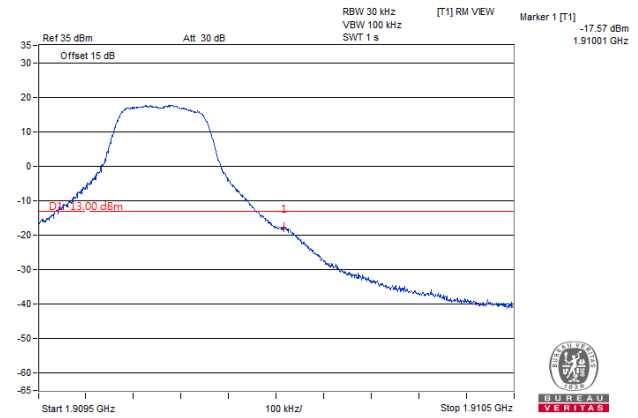

Channel 528000 (2640.00MHz) $\pi/2$ BPSK 1 RB / 0 RB Offset

Channel 528000 (2640.00MHz) $\pi/2$ BPSK 1 RB / 272 RB Offset

Channel 528000 (2640.00MHz) $\pi/2$ BPSK 273 RB / 0 RB Offset

LTE Band 2

Channel Bandwidth 1.4MHz

Channel Bandwidth 3MHz

**Channel 18615
(1851.50MHz)**

QPSK

1 RB / 0 RB Offset

**Channel 19185
(1908.50MHz)**

QPSK

1 RB / 14 RB Offset

**Channel 18615
(1851.50MHz)**