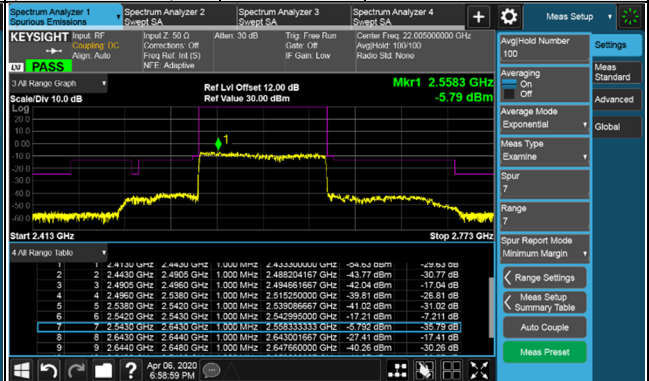

Channel Bandwidth: 100MHz

Channel 509202 (2546.01MHz) $\pi/2$ BPSK 1 RB / 0 RB Offset

Channel 518598 (2592.99MHz) $\pi/2$ BPSK 1 RB / 0 RB Offset

Channel 509202 (2546.01MHz) $\pi/2$ BPSK 1 RB / 272 RB Offset

Channel 518598 (2592.99MHz) $\pi/2$ BPSK 1 RB / 272 RB Offset

Channel 509202 (2546.01MHz) $\pi/2$ BPSK 273 RB / 0 RB Offset

Channel 518598 (2592.99MHz) $\pi/2$ BPSK 273 RB / 0 RB Offset

Channel Bandwidth: 100MHz

Channel 528000 (2640.00MHz) $\pi/2$ BPSK 1 RB / 0 RB Offset

Channel 528000 (2640.00MHz) $\pi/2$ BPSK 1 RB / 272 RB Offset

Channel 528000 (2640.00MHz) $\pi/2$ BPSK 273 RB / 0 RB Offset

LTE Band 2

Channel Bandwidth 1.4MHz