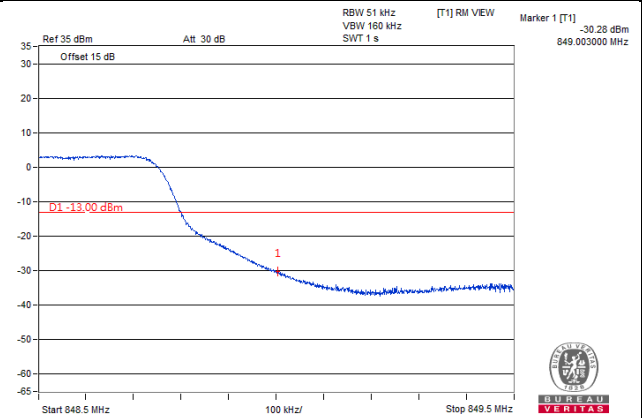

Channel 26815 (826.5MHz)	QPSK	25 RB / 0 RB Offset	Channel 27015 (846.5MHz)	QPSK	25 RB / 0 RB Offset