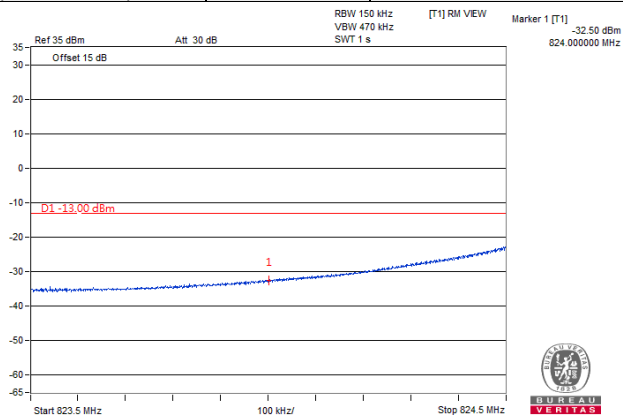

Channel 26865 (831.5MHz)	QPSK	75 RB / 0 RB Offset	Channel 26965 (841.5MHz)	QPSK	75 RB / 0 RB Offset