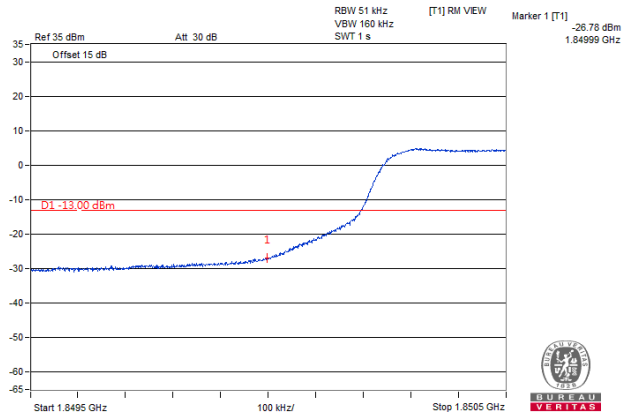

**Channel 18625
(1852.50MHz)**

QPSK

25 RB / 0 RB Offset

**Channel 19175
(1907.50MHz)**

QPSK

25 RB / 0 RB Offset