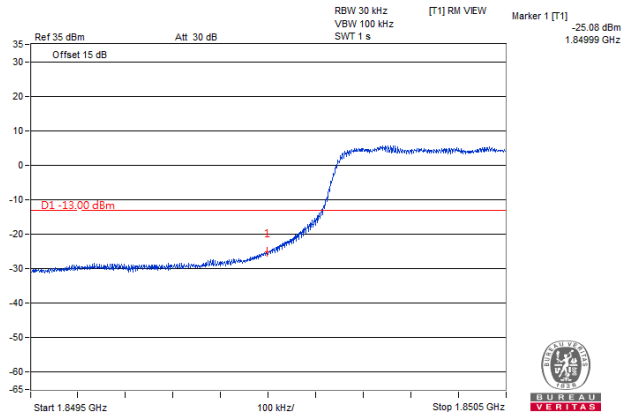

**Channel 18615
(1851.50MHz)**

QPSK

15 RB / 0 RB Offset

**Channel 19185
(1908.50MHz)**

QPSK

15 RB / 0 RB Offset