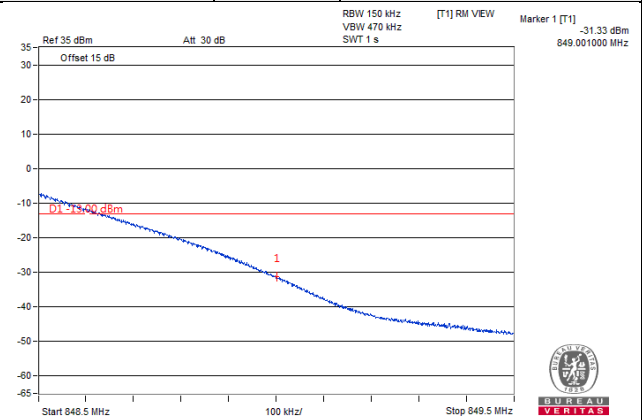

Channel Bandwidth 15MHz

Channel 26865 (831.5MHz)	QPSK	1 RB / 0 RB Offset	Channel 26965 (841.5MHz)	QPSK	1 RB / 74 RB Offset