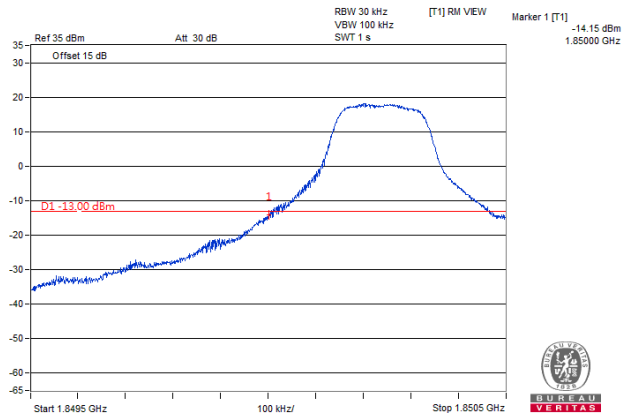

Channel Bandwidth 3MHz

**Channel 26055
(1851.5MHz)**

QPSK

1 RB / 0 RB Offset

**Channel 26675
(1913.5MHz)**

QPSK

1 RB / 14 RB Offset

**Channel 26055
(1851.5MHz)**