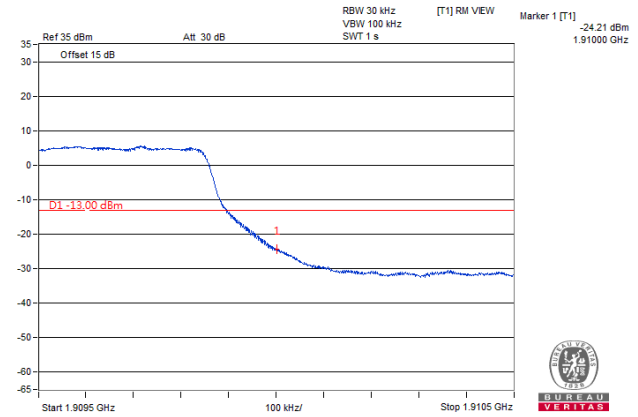

**Channel 18615
(1851.50MHz)**

QPSK

15 RB / 0 RB Offset

**Channel 19185
(1908.50MHz)**

QPSK

15 RB / 0 RB Offset