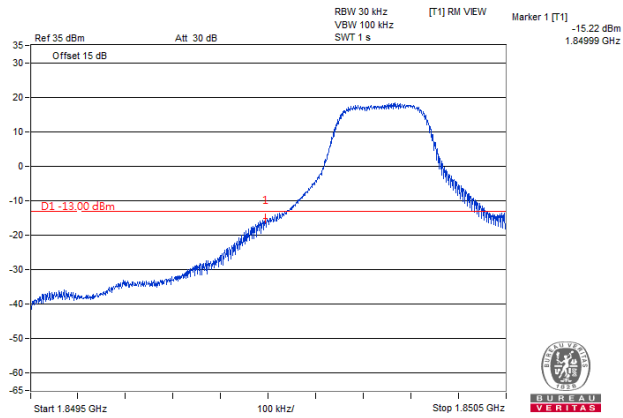

Channel 528000 (2640.00MHz) $\pi/2$ BPSK 1 RB / 0 RB Offset

Channel 528000 (2640.00MHz) $\pi/2$ BPSK 1 RB / 272 RB Offset

Channel 528000 (2640.00MHz) $\pi/2$ BPSK 273 RB / 0 RB Offset

LTE Band 2

Channel Bandwidth 1.4MHz

Channel Bandwidth 3MHz

**Channel 18615
(1851.50MHz)**

QPSK

1 RB / 0 RB Offset

**Channel 19185
(1908.50MHz)**

QPSK

1 RB / 14 RB Offset

**Channel 18615
(1851.50MHz)**