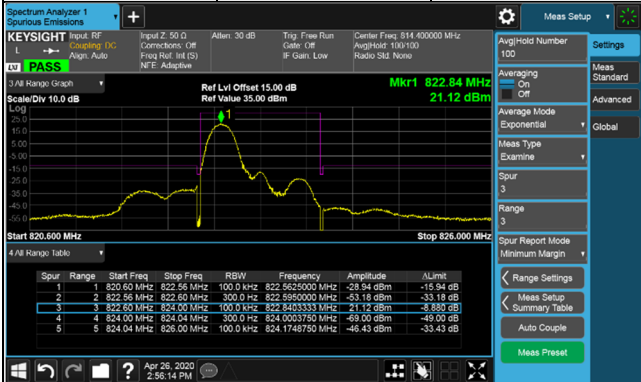

LTE Band 26 (Part 90)

Channel Bandwidth: 1.4 MHz / QPSK

LTE Band 26 (Part 90)

Channel Bandwidth: 1.4 MHz / QPSK

Channel 26783 1 RB 0

Channel 26783 1 RB 5

Channel 26783 Full RB