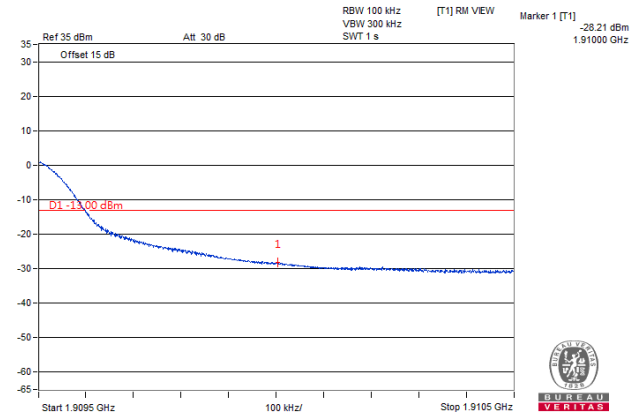

1 RB / 49 RB Offset

**Channel 18650
(1855.00MHz)**

QPSK

50 RB / 0 RB Offset

**Channel 19150
(1905.00MHz)**

QPSK

50 RB / 0 RB Offset

Channel Bandwidth 15MHz