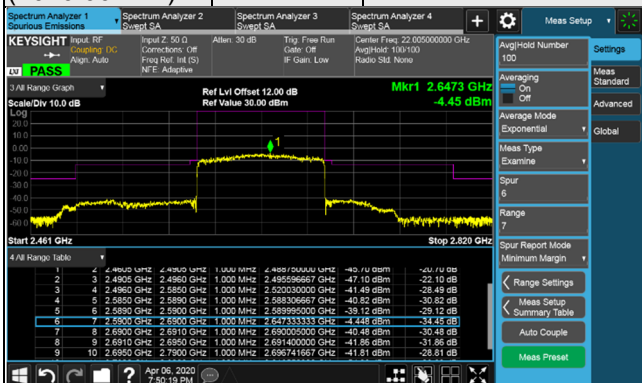

Channel Bandwidth: 100MHz

Channel 509202 (2546.01MHz) $\pi/2$ BPSK 1 RB / 0 RB Offset

Channel 518598 (2592.99MHz) $\pi/2$ BPSK 1 RB / 0 RB Offset

Channel 509202 (2546.01MHz) $\pi/2$ BPSK 1 RB / 272 RB Offset

Channel 518598 (2592.99MHz) $\pi/2$ BPSK 1 RB / 272 RB Offset

Channel 509202 (2546.01MHz) $\pi/2$ BPSK 273 RB / 0 RB Offset

Channel 518598 (2592.99MHz) $\pi/2$ BPSK 273 RB / 0 RB Offset

Channel Bandwidth: 100MHz

Channel 528000 (2640.00MHz) $\pi/2$ BPSK 1 RB / 0 RB Offset

Channel 528000 (2640.00MHz) $\pi/2$ BPSK 1 RB / 272 RB Offset

Channel 528000 (2640.00MHz) $\pi/2$ BPSK 273 RB / 0 RB Offset

LTE Band 2

Channel Bandwidth 1.4MHz