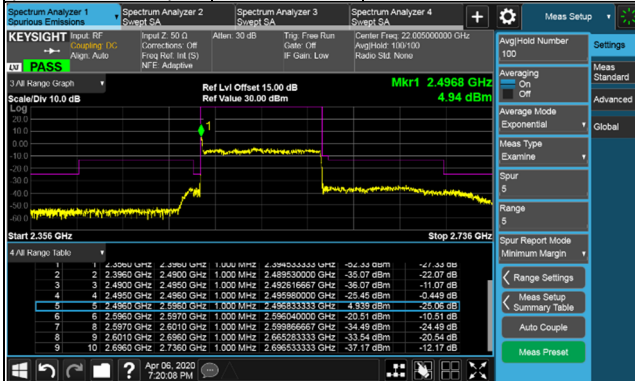

Channel Bandwidth: 100MHz

Channel 509202 (2546.01MHz) $\pi/2$ BPSK 1 RB / 0 RB Offset

Channel 518598 (2592.99MHz) $\pi/2$ BPSK 1 RB / 0 RB Offset

Channel 509202 (2546.01MHz) $\pi/2$ BPSK 1 RB / 272 RB Offset

Channel 518598 (2592.99MHz) $\pi/2$ BPSK 1 RB / 272 RB Offset

Channel 509202 (2546.01MHz) $\pi/2$ BPSK 273 RB / 0 RB Offset

Channel 518598 (2592.99MHz) $\pi/2$ BPSK 273 RB / 0 RB Offset

Channel Bandwidth: 100MHz

Channel 528000 (2640.00MHz) $\pi/2$ BPSK 1 RB / 0 RB Offset

Channel 528000 (2640.00MHz) $\pi/2$ BPSK 1 RB / 272 RB Offset

Channel 528000 (2640.00MHz) $\pi/2$ BPSK 273 RB / 0 RB Offset

LTE Band 2

Channel Bandwidth 1.4MHz