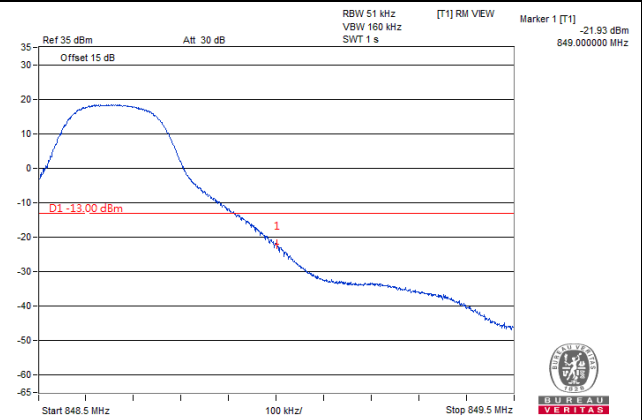

Channel Bandwidth 5MHz

Channel 26815 (826.5MHz)	QPSK	1 RB / 0 RB Offset	Channel 27015 (846.5MHz)	QPSK	1 RB / 24 RB Offset