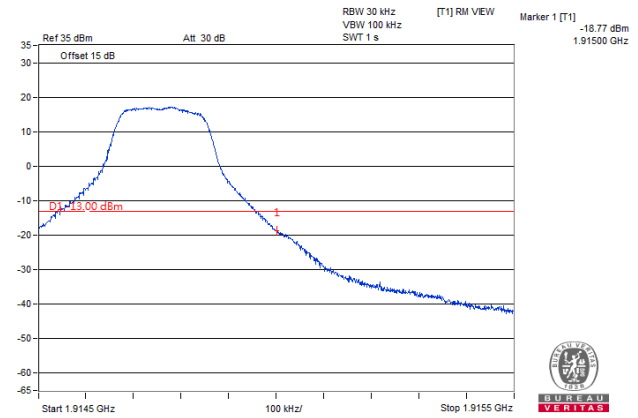

Channel Bandwidth 3MHz

**Channel 26055
(1851.5MHz)**

QPSK

1 RB / 0 RB Offset

**Channel 26675
(1913.5MHz)**

QPSK

1 RB / 14 RB Offset

**Channel 26055
(1851.5MHz)**