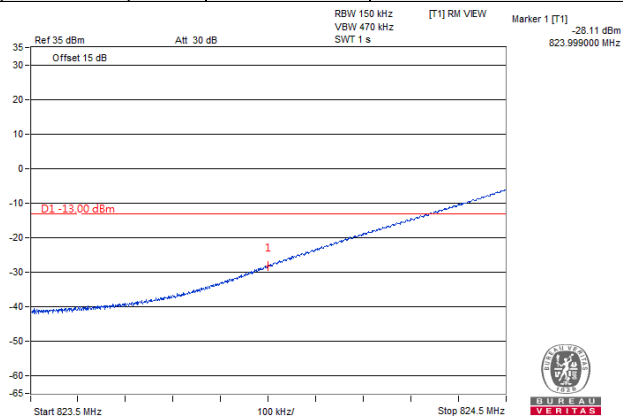

Channel Bandwidth 15MHz

Channel 26865 (831.5MHz)	QPSK	1 RB / 0 RB Offset	Channel 26965 (841.5MHz)	QPSK	1 RB / 74 RB Offset