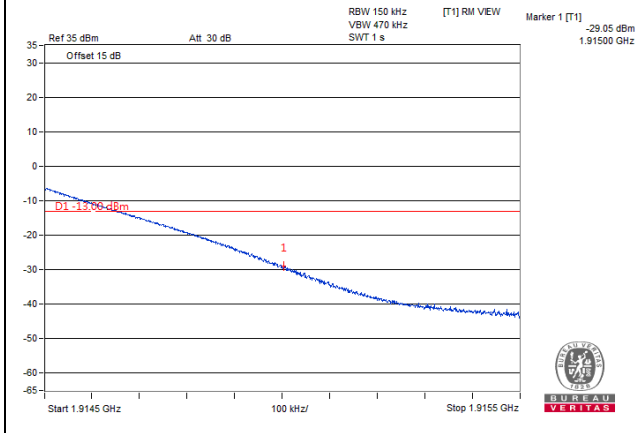

Channel Bandwidth 15MHz

**Channel 26115
(1857.5MHz)**

QPSK

1 RB / 0 RB Offset

**Channel 26615
(1907.5MHz)**

QPSK

1 RB / 74 RB Offset

**Channel 26115
(1857.5MHz)**