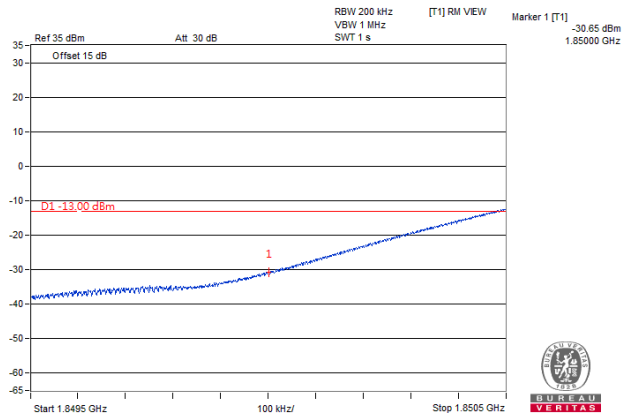

Channel Bandwidth 20MHz

**Channel 18700
(1860.00MHz)**

QPSK

1 RB / 0 RB Offset

**Channel 19100
(1900.00 MHz)**

QPSK

1 RB / 99 RB Offset