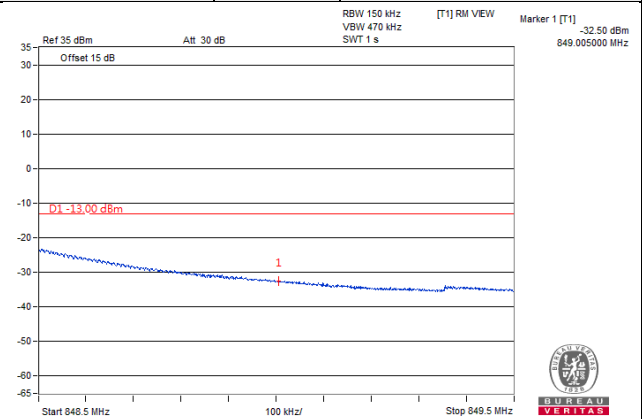

Channel 26865 (831.5MHz)	QPSK	75 RB / 0 RB Offset	Channel 26965 (841.5MHz)	QPSK	75 RB / 0 RB Offset