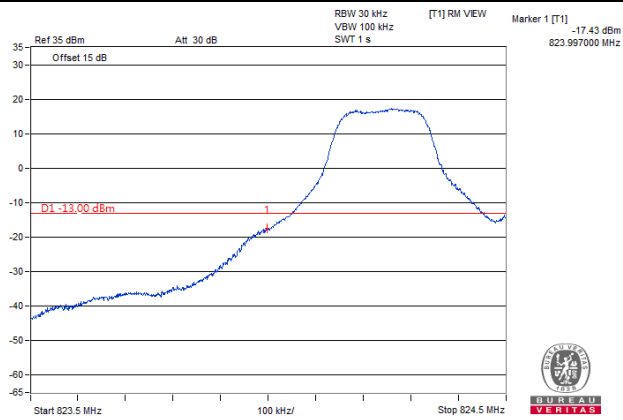

Channel Bandwidth 3MHz

Channel 26805 (825.5MHz)	QPSK	1 RB / 0 RB Offset	Channel 27025 (847.5MHz)	QPSK	1 RB / 14 RB Offset