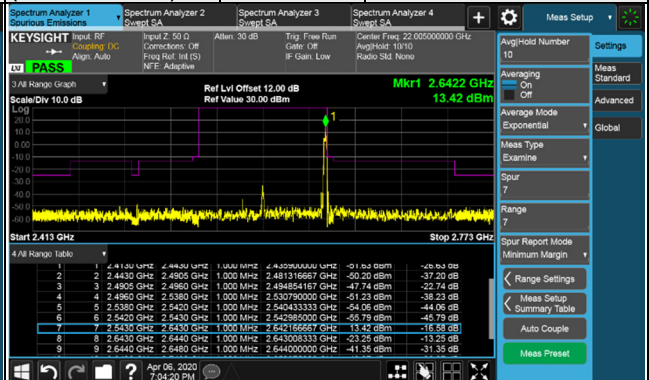

Channel Bandwidth: 100MHz

Channel 509202 (2546.01MHz) $\pi/2$ BPSK 1 RB / 0 RB Offset

Channel 518598 (2592.99MHz) $\pi/2$ BPSK 1 RB / 0 RB Offset

Channel 509202 (2546.01MHz) $\pi/2$ BPSK 1 RB / 272 RB Offset

Channel 518598 (2592.99MHz) $\pi/2$ BPSK 1 RB / 272 RB Offset

Channel 509202 (2546.01MHz) $\pi/2$ BPSK 273 RB / 0 RB Offset

Channel 518598 (2592.99MHz) $\pi/2$ BPSK 273 RB / 0 RB Offset

Channel Bandwidth: 100MHz

Channel 528000 (2640.00MHz) $\pi/2$ BPSK 1 RB / 0 RB Offset

Channel 528000 (2640.00MHz) $\pi/2$ BPSK 1 RB / 272 RB Offset

Channel 528000 (2640.00MHz) $\pi/2$ BPSK 273 RB / 0 RB Offset

LTE Band 2

Channel Bandwidth 1.4MHz