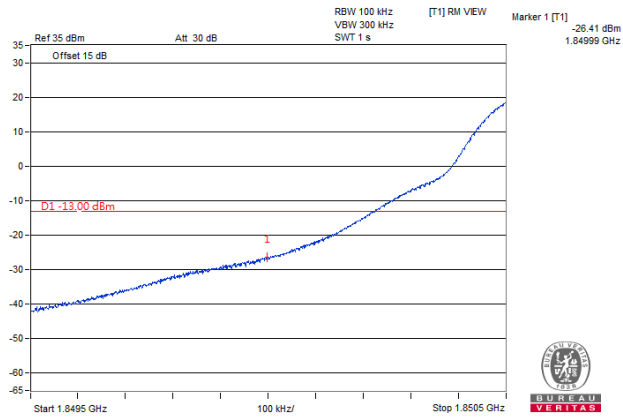

Channel Bandwidth 10MHz

**Channel 18650
(1855.00MHz)**

QPSK

1 RB / 0 RB Offset

**Channel 19150
(1905.00MHz)**

QPSK

1 RB / 49 RB Offset