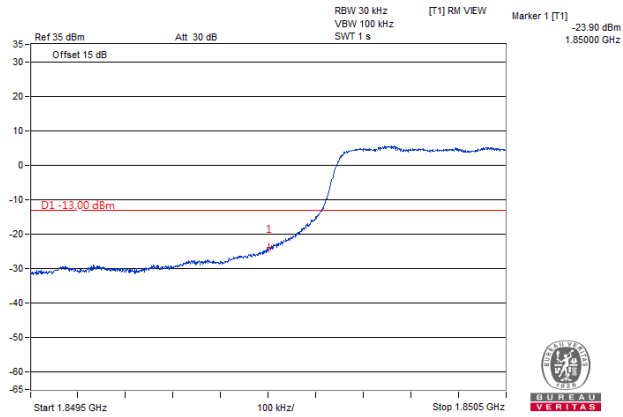

**Channel 26055
(1851.5MHz)**

QPSK

15 RB / 0 RB Offset

**Channel 26675
(1913.5MHz)**

QPSK

15 RB / 0 RB Offset