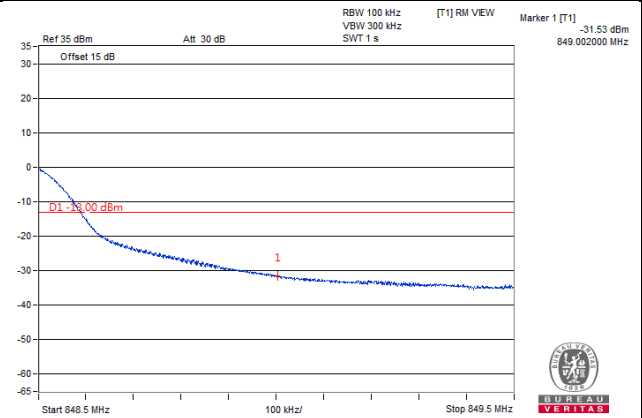

Channel 26840 (829MHz)	QPSK	50 RB / 0 RB Offset	Channel 26990 (844MHz)	QPSK	50 RB / 0 RB Offset