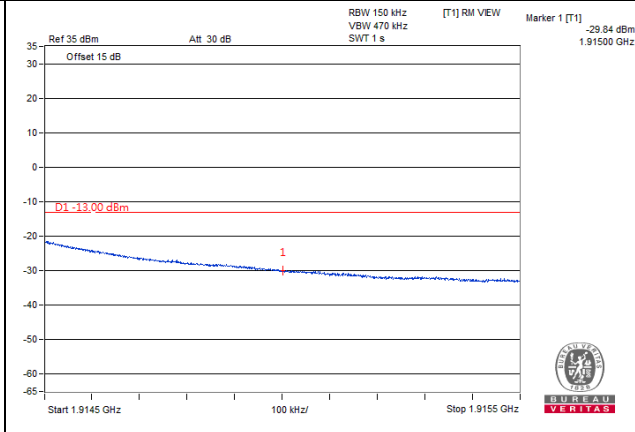

**Channel 26115
(1857.5MHz)**

QPSK

75 RB / 0 RB Offset

**Channel 26615
(1907.5MHz)**

QPSK

75 RB / 0 RB Offset