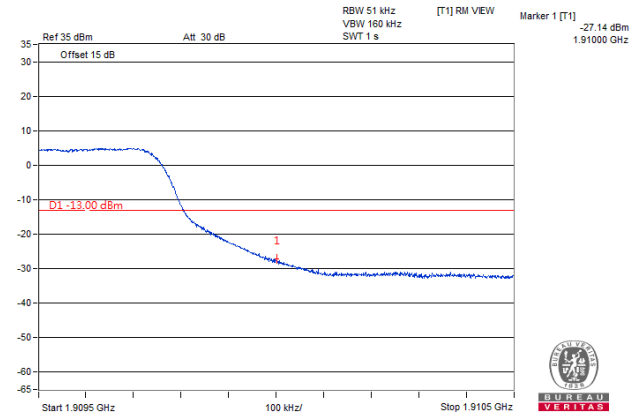

**Channel 18625
(1852.50MHz)**

QPSK

25 RB / 0 RB Offset

**Channel 19175
(1907.50MHz)**

QPSK

25 RB / 0 RB Offset