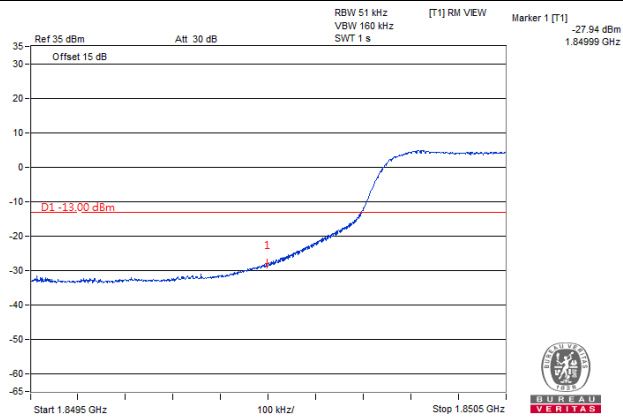

Channel 26065 (1852.5MHz)	QPSK	25 RB / 0 RB Offset	Channel 26665 (1912.5MHz)	QPSK	25 RB / 0 RB Offset