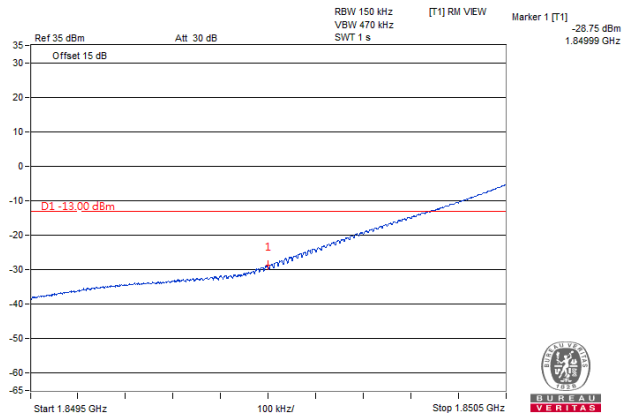

**Channel 18675
(1857.50MHz)**

QPSK

1 RB / 0 RB Offset

**Channel 19125
(1902.50MHz)**

QPSK

1 RB / 74 RB Offset

**Channel 18675
(1857.50MHz)**

QPSK