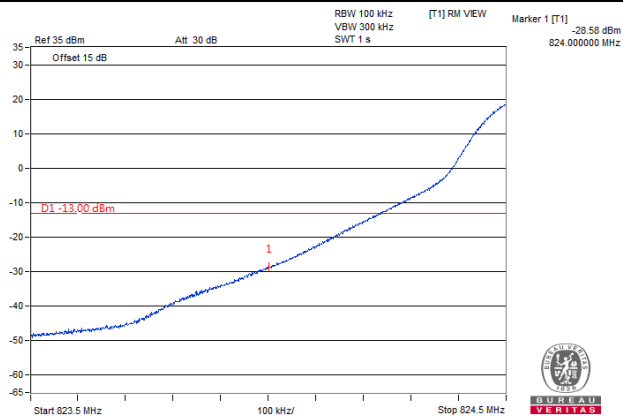

Channel Bandwidth 10MHz

Channel 26840 (829MHz)	QPSK	1 RB / 0 RB Offset	Channel 26990 (844MHz)	QPSK	1 RB / 49 RB Offset