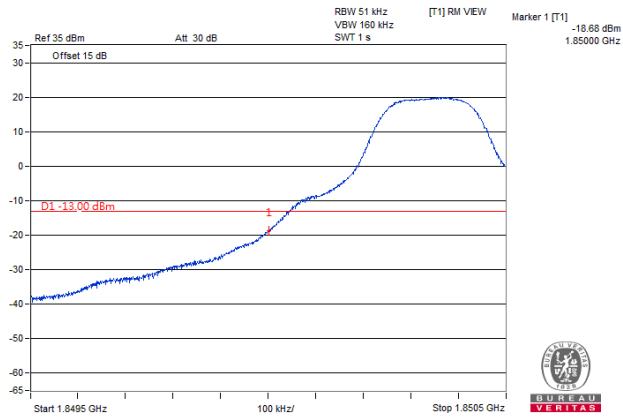

Channel Bandwidth 5MHz

**Channel 18625
(1852.50MHz)**

QPSK

1 RB / 0 RB Offset

**Channel 19175
(1907.50MHz)**

QPSK

1 RB / 24 RB Offset