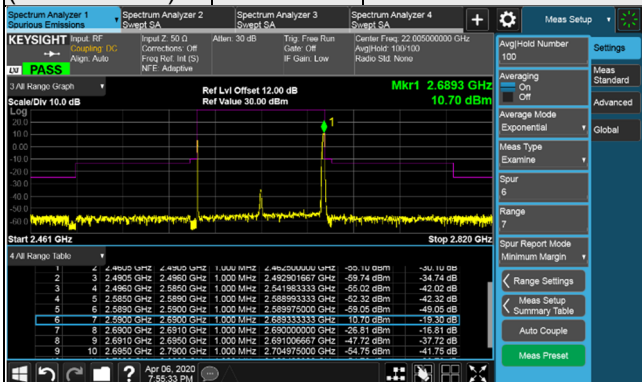

Channel Bandwidth: 100MHz

Channel 509202 (2546.01MHz) $\pi/2$ BPSK 1 RB / 0 RB Offset

Channel 518598 (2592.99MHz) $\pi/2$ BPSK 1 RB / 0 RB Offset

Channel 509202 (2546.01MHz) $\pi/2$ BPSK 1 RB / 272 RB Offset

Channel 518598 (2592.99MHz) $\pi/2$ BPSK 1 RB / 272 RB Offset

Channel 509202 (2546.01MHz) $\pi/2$ BPSK 273 RB / 0 RB Offset

Channel 518598 (2592.99MHz) $\pi/2$ BPSK 273 RB / 0 RB Offset

Channel Bandwidth: 100MHz

Channel 528000 (2640.00MHz) $\pi/2$ BPSK 1 RB / 0 RB Offset

Channel 528000 (2640.00MHz) $\pi/2$ BPSK 1 RB / 272 RB Offset

Channel 528000 (2640.00MHz) $\pi/2$ BPSK 273 RB / 0 RB Offset

LTE Band 2

Channel Bandwidth 1.4MHz