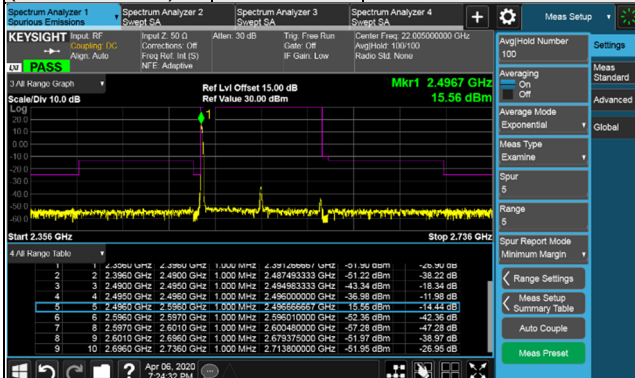

Channel Bandwidth: 100MHz

Channel 509202 (2546.01MHz) $\pi/2$ BPSK 1 RB / 0 RB Offset

Channel 518598 (2592.99MHz) $\pi/2$ BPSK 1 RB / 0 RB Offset

Channel 509202 (2546.01MHz) $\pi/2$ BPSK 1 RB / 272 RB Offset

Channel 518598 (2592.99MHz) $\pi/2$ BPSK 1 RB / 272 RB Offset

Channel 509202 (2546.01MHz) $\pi/2$ BPSK 273 RB / 0 RB Offset

Channel 518598 (2592.99MHz) $\pi/2$ BPSK 273 RB / 0 RB Offset

Channel Bandwidth: 100MHz

Channel 528000 (2640.00MHz) $\pi/2$ BPSK 1 RB / 0 RB Offset

Channel 528000 (2640.00MHz) $\pi/2$ BPSK 1 RB / 272 RB Offset

Channel 528000 (2640.00MHz) $\pi/2$ BPSK 273 RB / 0 RB Offset

LTE Band 2

Channel Bandwidth 1.4MHz