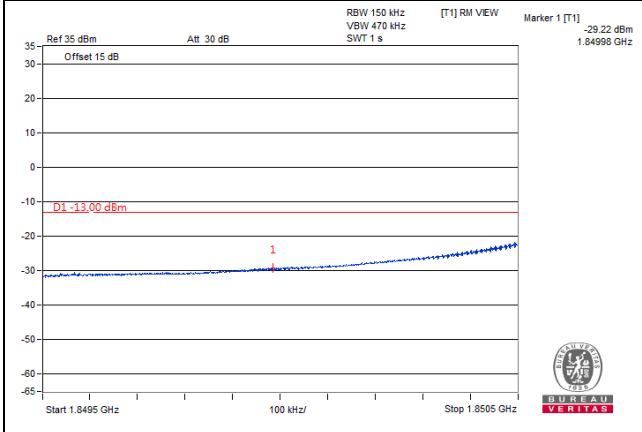

**Channel 26115
(1857.5MHz)**

QPSK

75 RB / 0 RB Offset

**Channel 26615
(1907.5MHz)**

QPSK

75 RB / 0 RB Offset