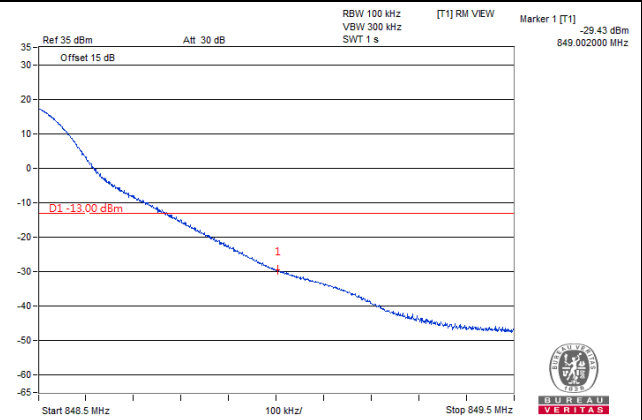

Channel Bandwidth 10MHz

Channel 26840 (829MHz)	QPSK	1 RB / 0 RB Offset	Channel 26990 (844MHz)	QPSK	1 RB / 49 RB Offset