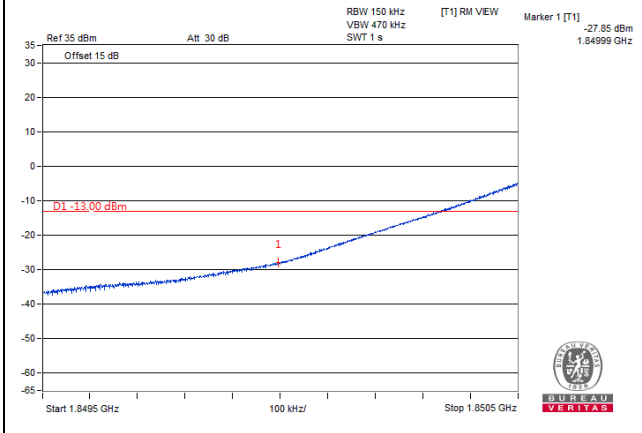

Channel Bandwidth 15MHz

**Channel 26115
(1857.5MHz)**

QPSK

1 RB / 0 RB Offset

**Channel 26615
(1907.5MHz)**

QPSK

1 RB / 74 RB Offset

**Channel 26115
(1857.5MHz)**