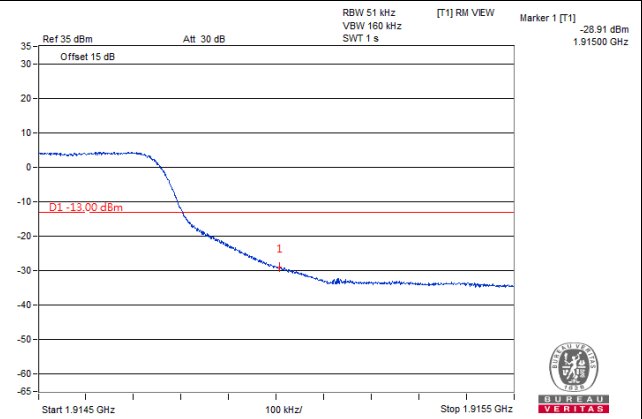

Channel 26065 (1852.5MHz)	QPSK	25 RB / 0 RB Offset	Channel 26665 (1912.5MHz)	QPSK	25 RB / 0 RB Offset