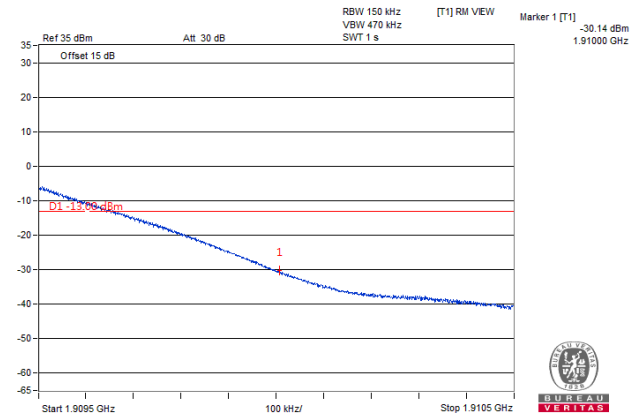

**Channel 18675
(1857.50MHz)**

QPSK

1 RB / 0 RB Offset

**Channel 19125
(1902.50MHz)**

QPSK

1 RB / 74 RB Offset

**Channel 18675
(1857.50MHz)**

QPSK

75 RB / 0 RB Offset

**Channel 19125
(1902.50MHz)**

QPSK

75 RB / 0 RB Offset

Channel Bandwidth 20MHz

**Channel 18700
(1860.00MHz)**

QPSK

1 RB / 0 RB Offset