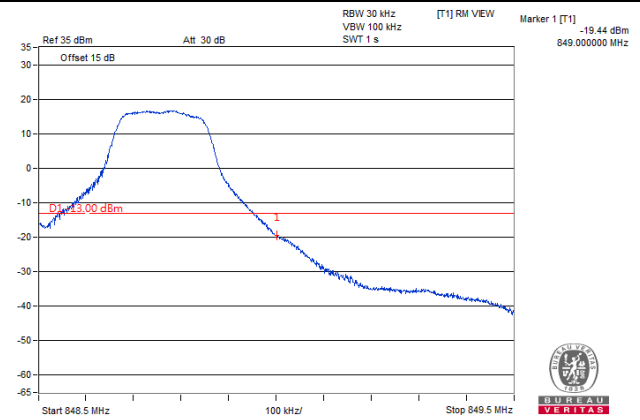

Channel Bandwidth 3MHz

Channel 26805 (825.5MHz)	QPSK	1 RB / 0 RB Offset	Channel 27025 (847.5MHz)	QPSK	1 RB / 14 RB Offset