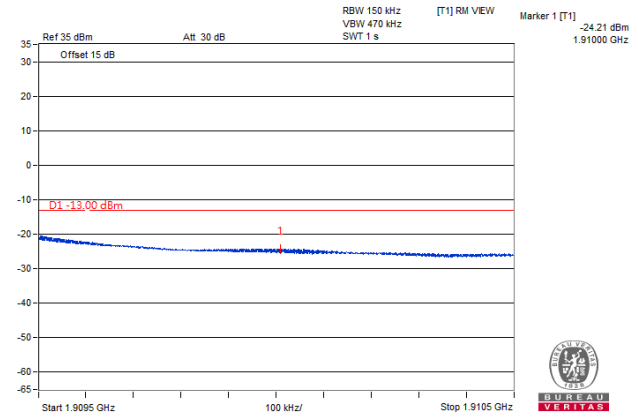

**Channel 18675
(1857.50MHz)**

QPSK

75 RB / 0 RB Offset

**Channel 19125
(1902.50MHz)**

QPSK

75 RB / 0 RB Offset