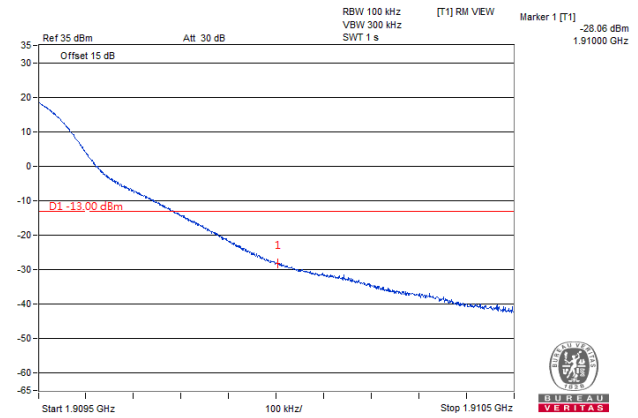

Channel Bandwidth 10MHz

**Channel 18650
(1855.00MHz)**

QPSK

1 RB / 0 RB Offset

**Channel 19150
(1905.00MHz)**

QPSK

1 RB / 49 RB Offset