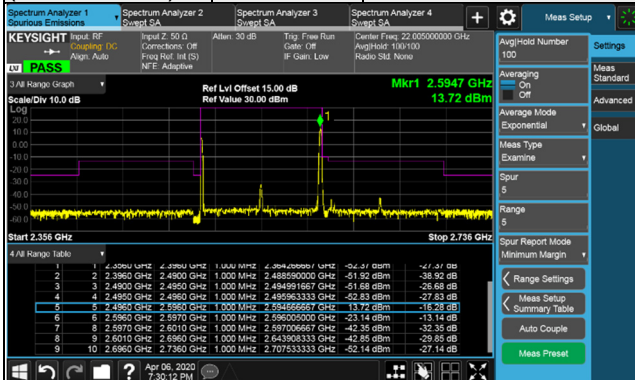

Channel Bandwidth: 100MHz

Channel 509202 (2546.01MHz) $\pi/2$ BPSK 1 RB / 0 RB Offset

Channel 518598 (2592.99MHz) $\pi/2$ BPSK 1 RB / 0 RB Offset

Channel 509202 (2546.01MHz) $\pi/2$ BPSK 1 RB / 272 RB Offset

Channel 518598 (2592.99MHz) $\pi/2$ BPSK 1 RB / 272 RB Offset

Channel 509202 (2546.01MHz) $\pi/2$ BPSK 273 RB / 0 RB Offset

Channel 518598 (2592.99MHz) $\pi/2$ BPSK 273 RB / 0 RB Offset

Channel Bandwidth: 100MHz

Channel 528000 (2640.00MHz) $\pi/2$ BPSK 1 RB / 0 RB Offset

Channel 528000 (2640.00MHz) $\pi/2$ BPSK 1 RB / 272 RB Offset

Channel 528000 (2640.00MHz) $\pi/2$ BPSK 273 RB / 0 RB Offset

LTE Band 2

Channel Bandwidth 1.4MHz