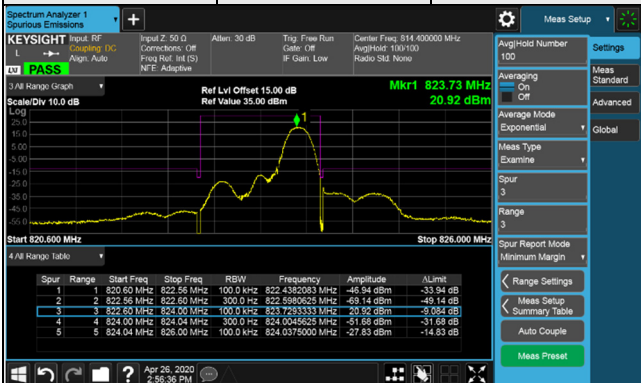

LTE Band 26 (Part 90)

Channel Bandwidth: 1.4 MHz / QPSK

LTE Band 26 (Part 90)

Channel Bandwidth: 1.4 MHz / QPSK

Channel 26783 1 RB 0

Channel 26783 1 RB 5

Channel 26783 Full RB